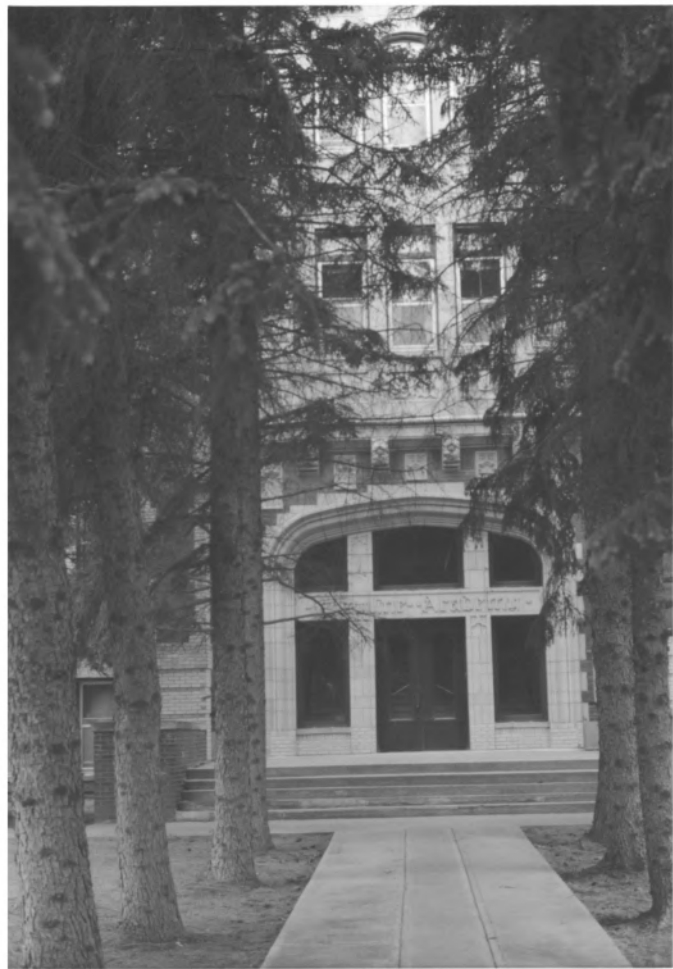

URSULINE ACADEMY

Great Falls, Montana, Cascade County

photo by Kenneth Sievert

date 6-14-1991

neg. in photographers files

View:

East Elevation

URSULINE ACADEMY