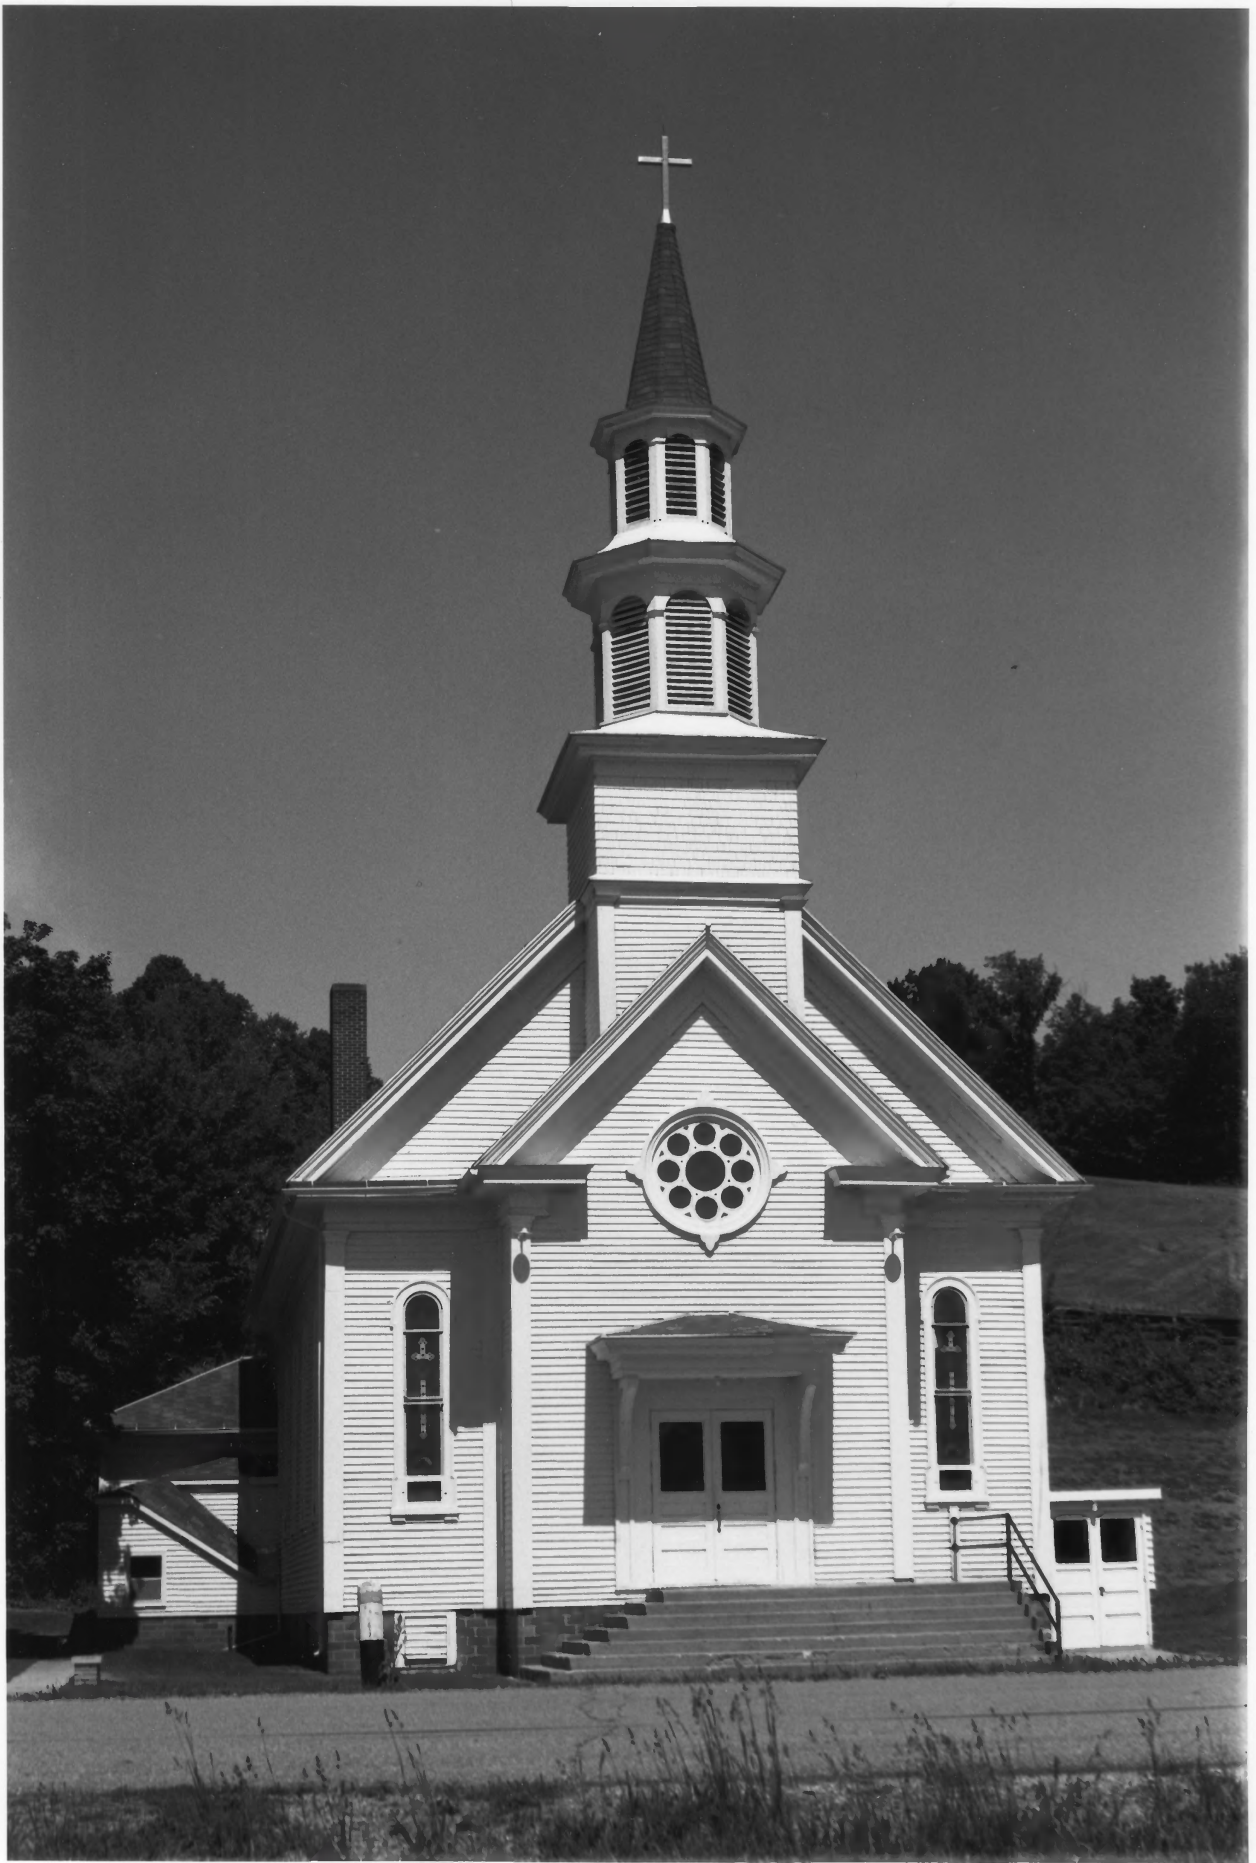

Church of St. Thomas (Catholic)
Vicinity of Henderson, MD

09855 #21

Church of St. Thomas (Catholic)

Vicinity of Henderson, MN

Liz Holm Johnson

May 1987

MN Hist. Soc. 690 Cedar St. St. Paul, MN 55101

Camera facing West