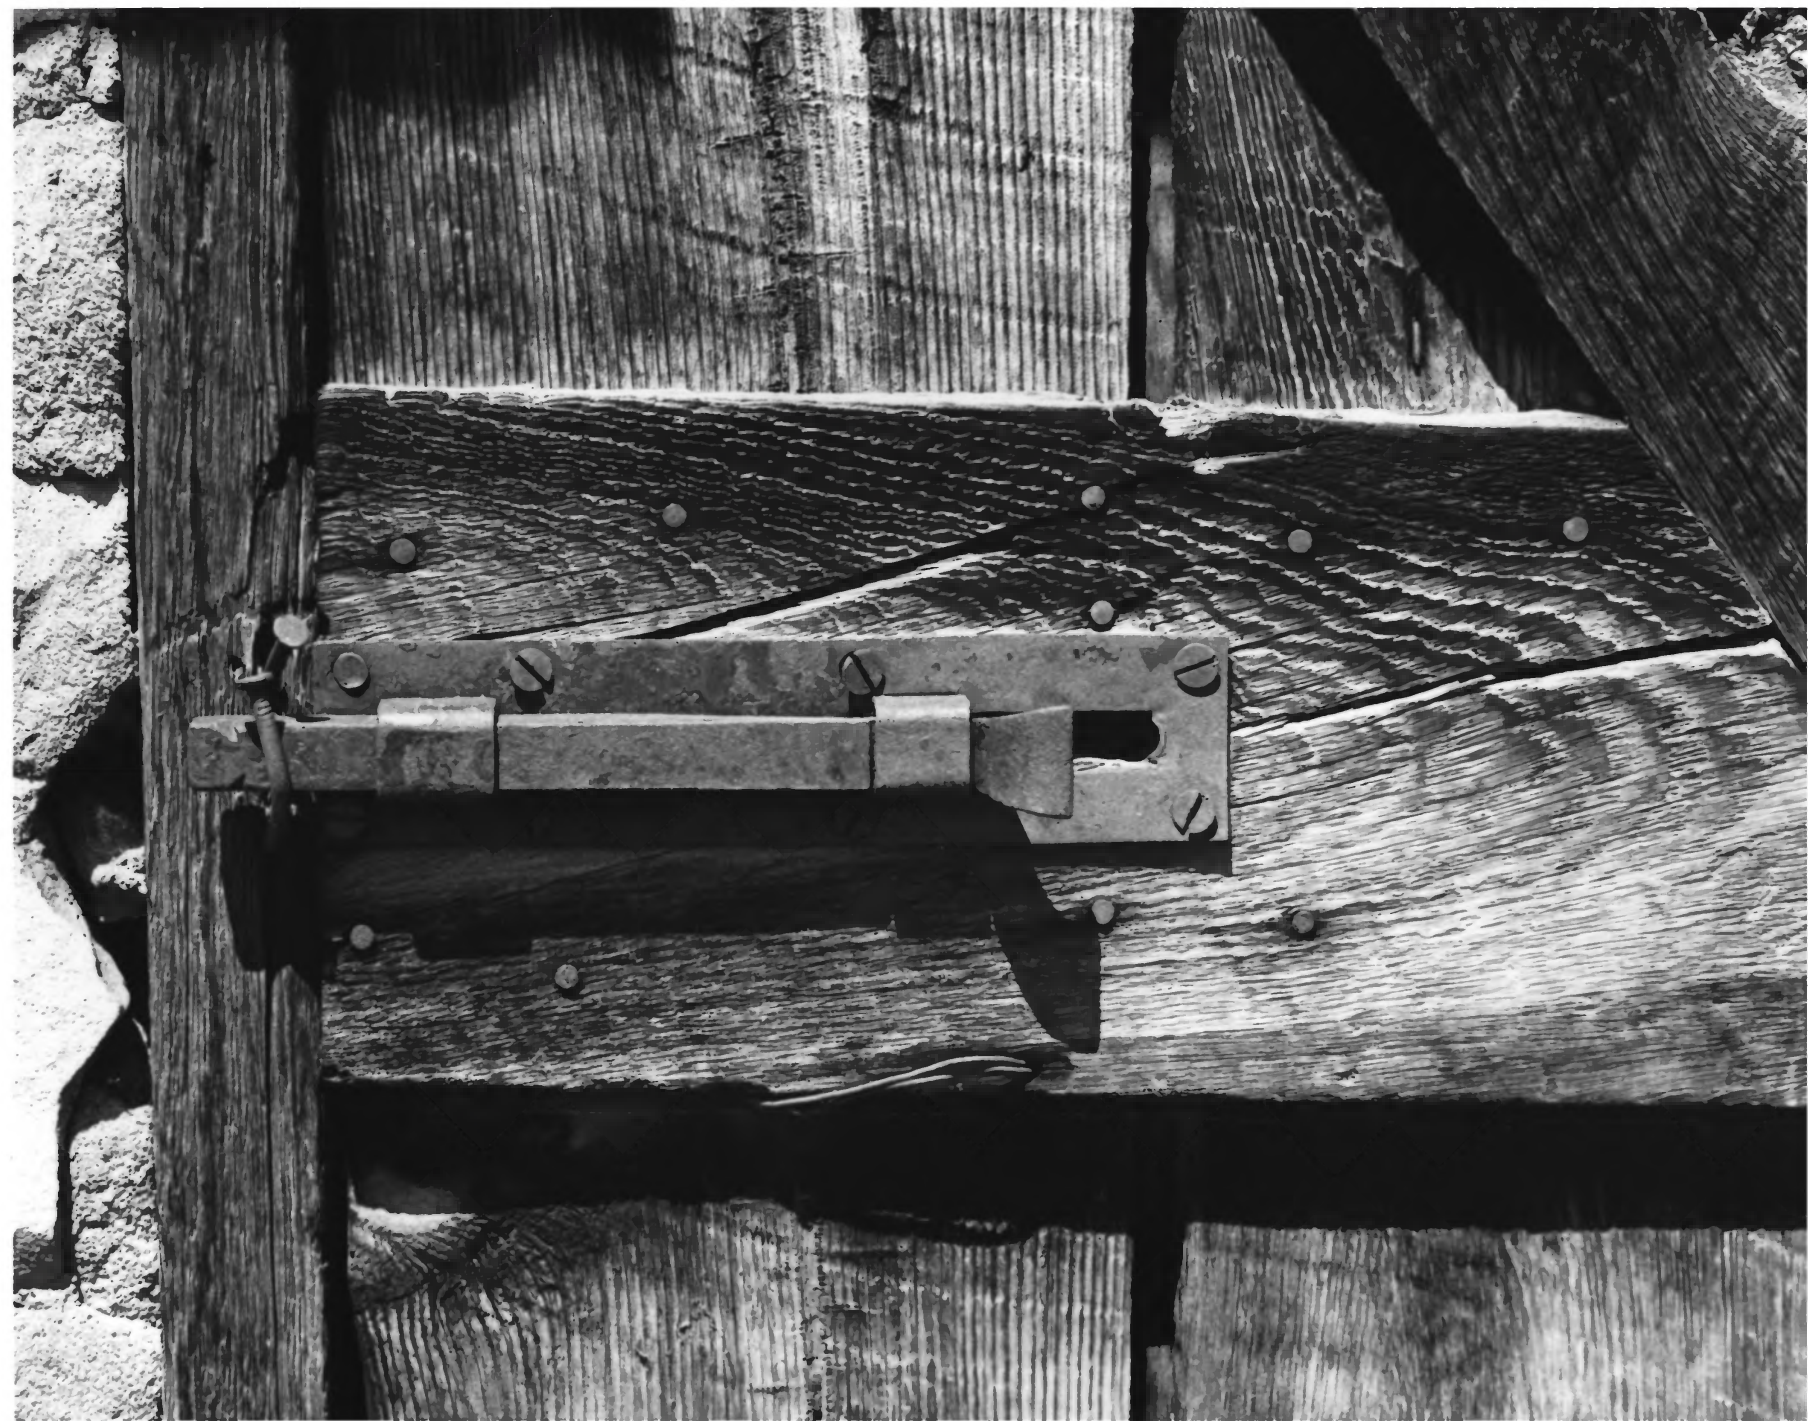

Structure #5; Rock Barn

Detail of stone construction

Phot & Neg; HRA, Box 7086

1979

Missoula, MT

AUG 27 1980

JUN 5

1980