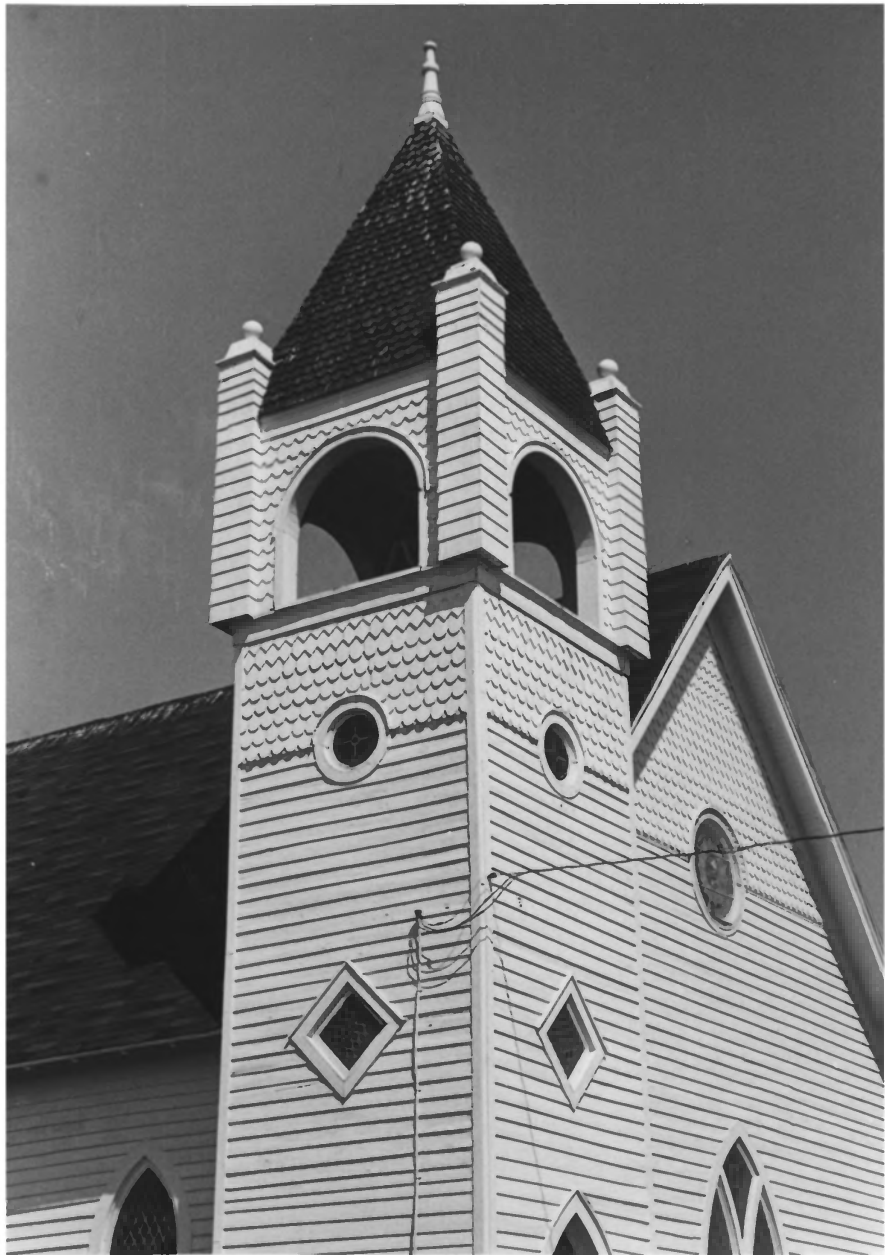

3/6

St. Peter's M. E. Church

S-289

HOPEWELL VICINITY, SUMNER CO., MD.

SOUTHWEST ELEVATION

5/08, PAUL TOURSET, PHOTOGRAPHER

NEG. / MD. HIST. TRUST

4/6