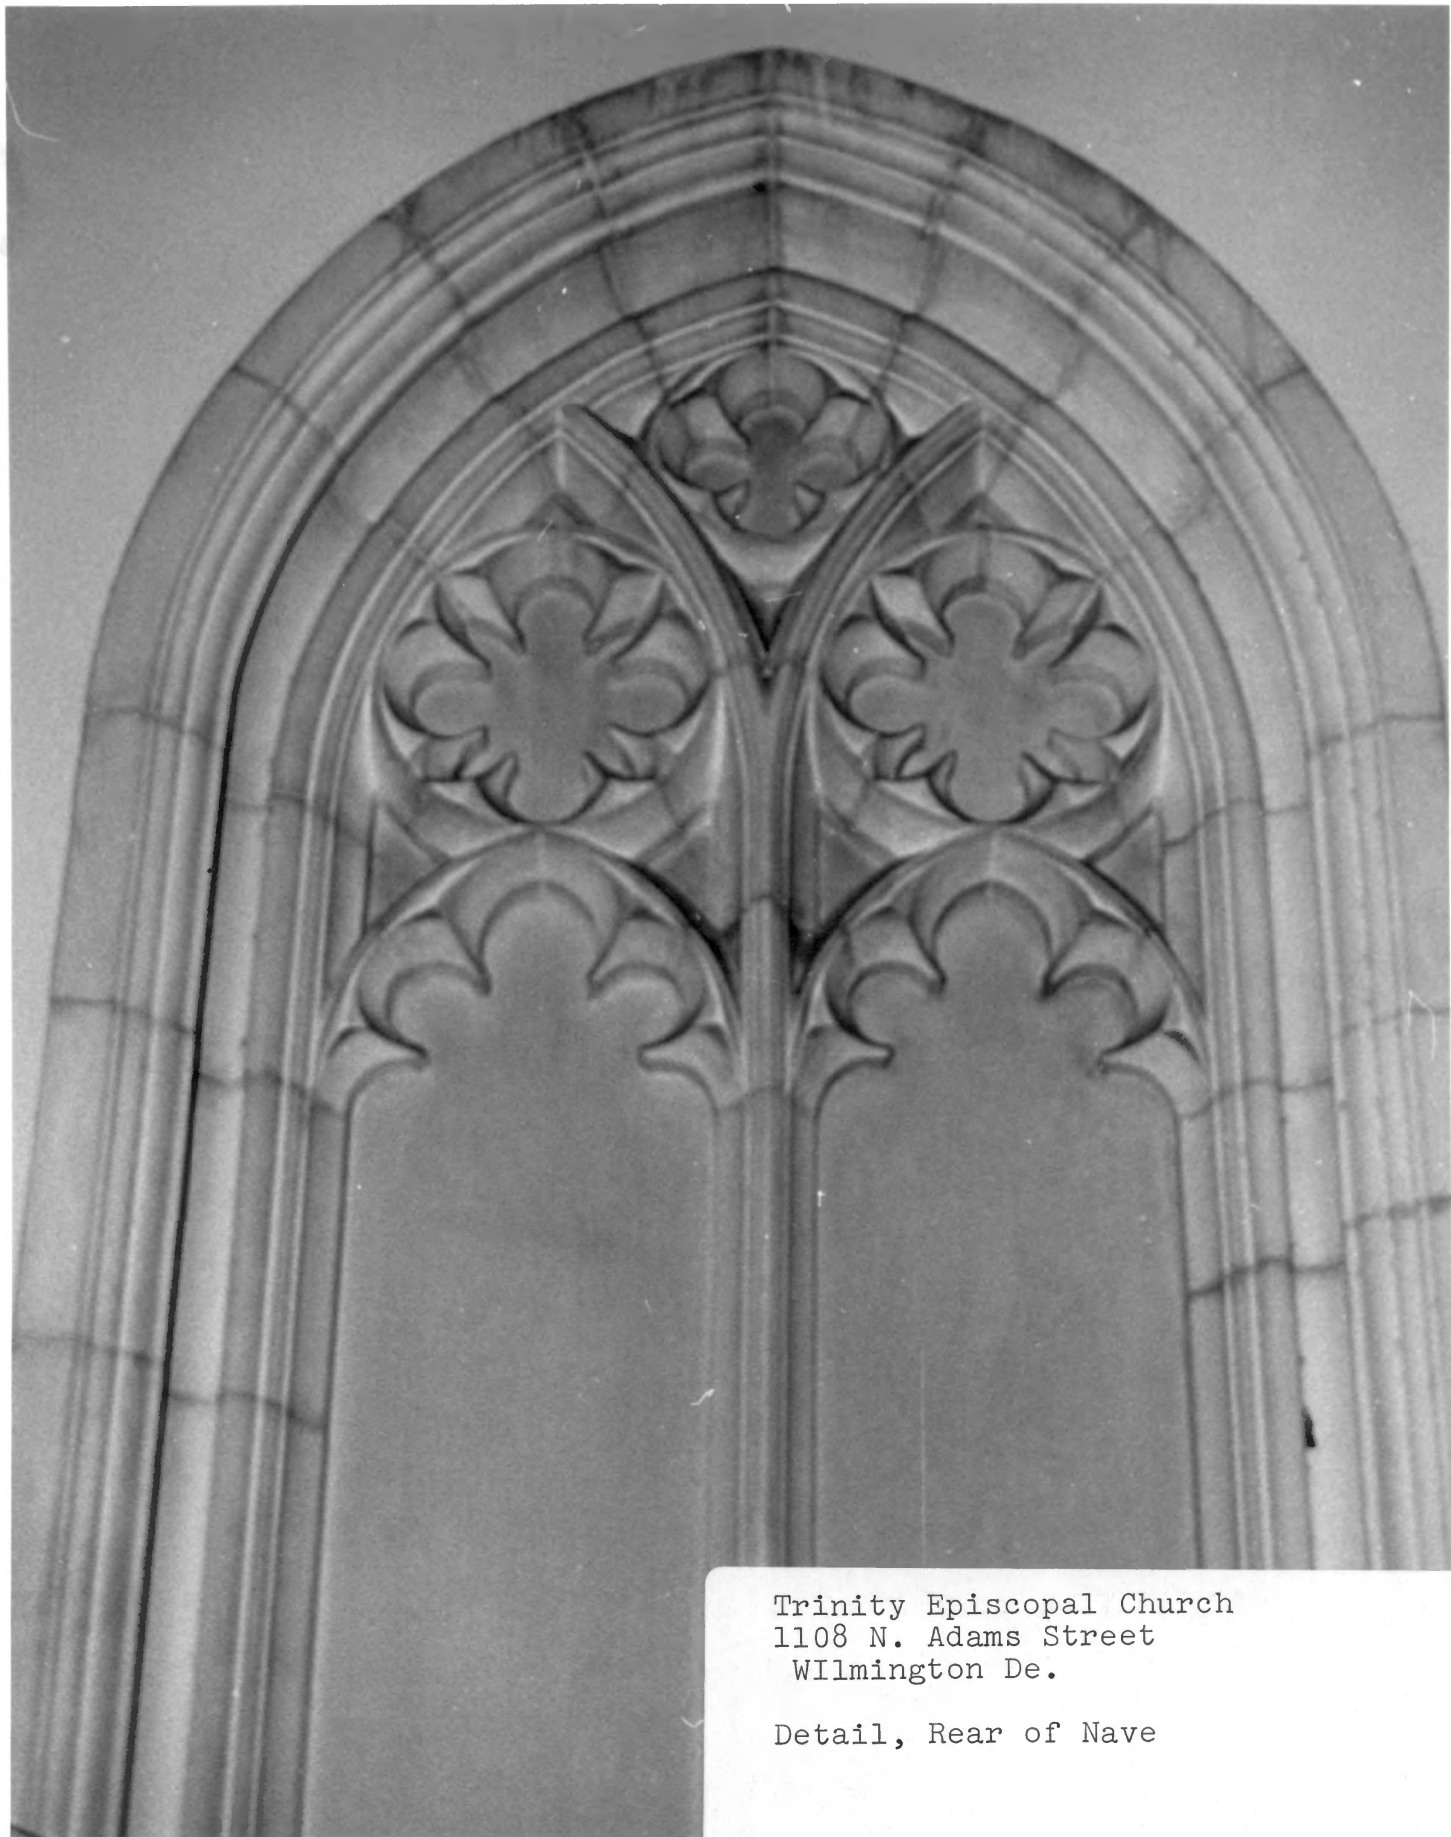

Date: 11//83

Location of Negative:

Wilmington Planning Office

Description: Carved Baptismal Font, 1872, moved from the previous church at Fifth and King Streets

Photograph Number:

9 of 25

Trinity Episcopal Church
1108 N. Adams Street
Wilmington De.