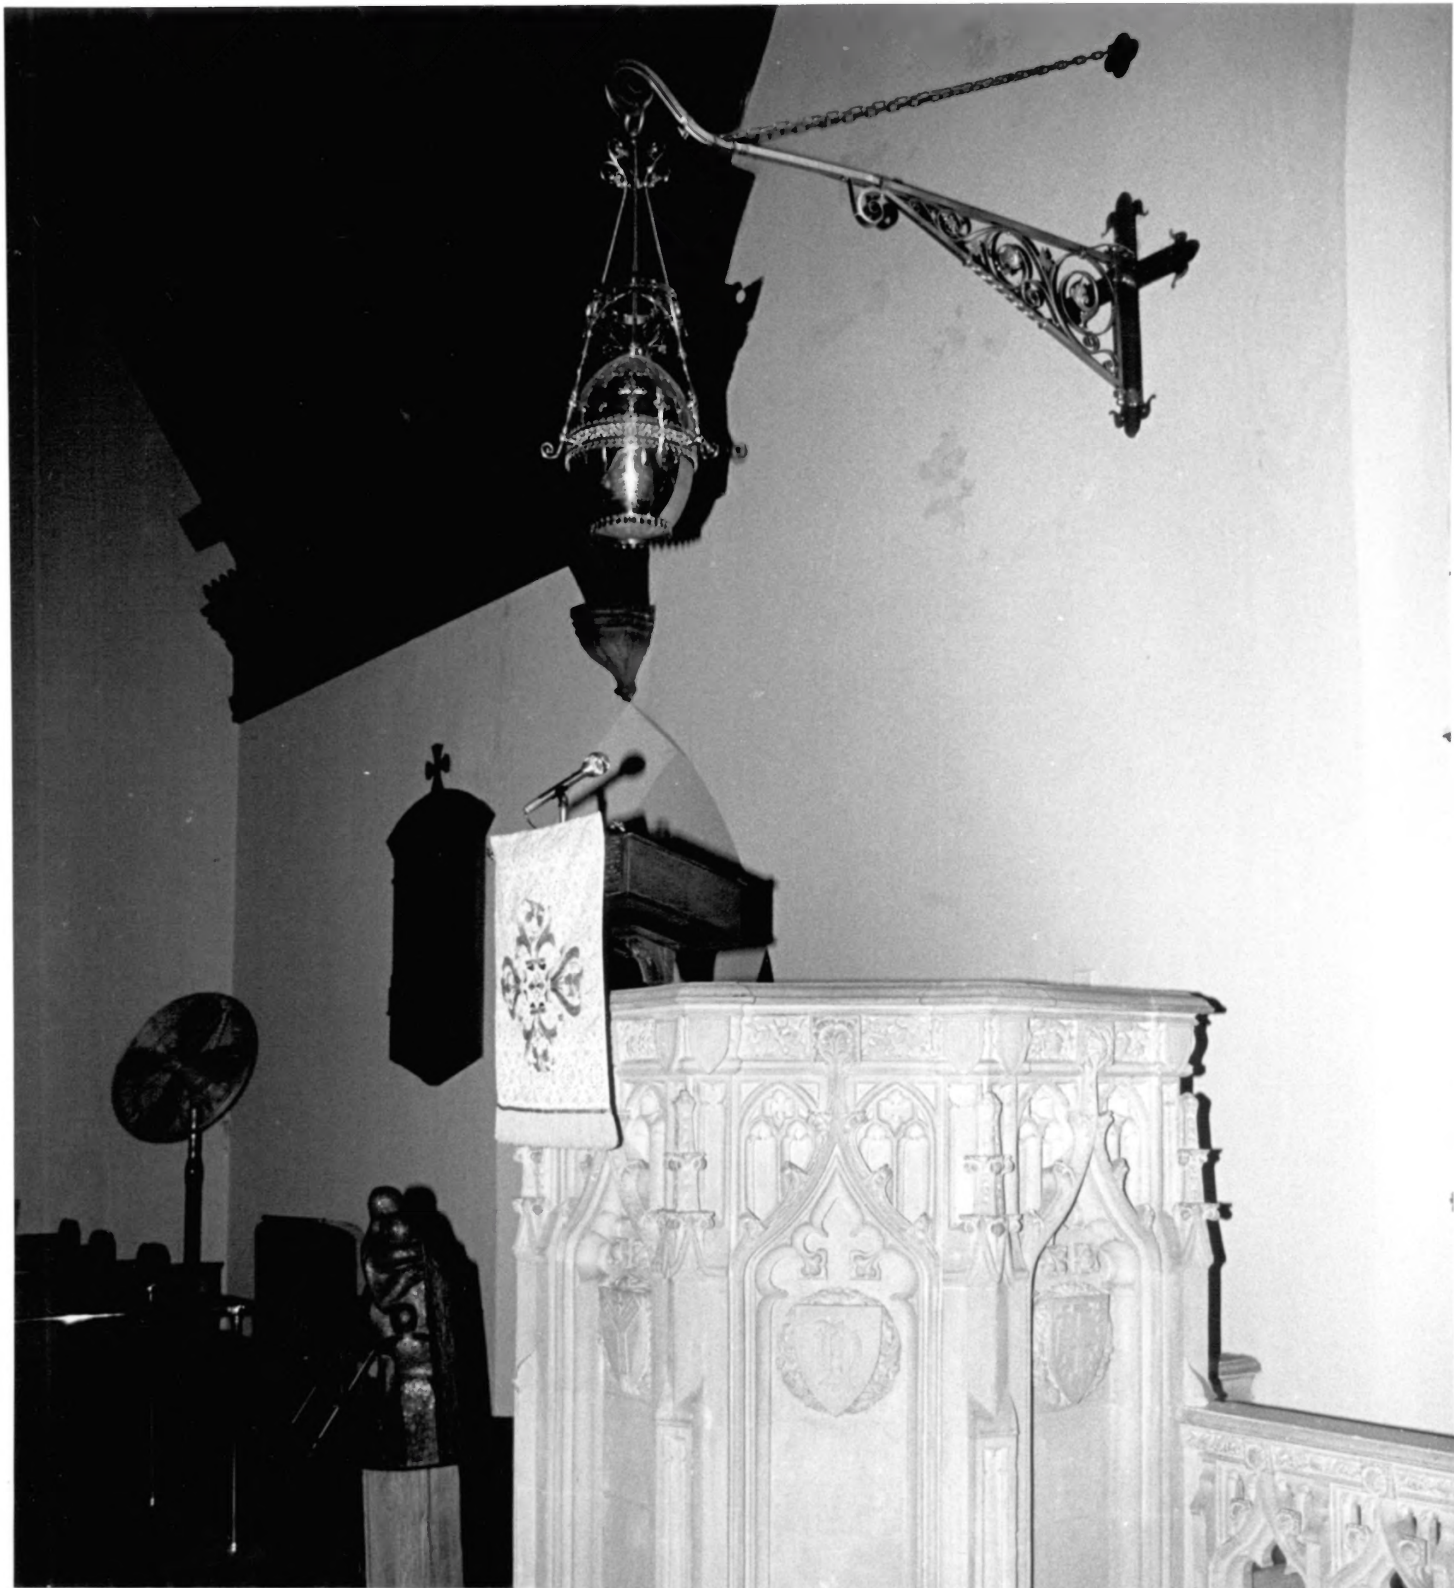

Trinity Episcopal Church
1108 N. Adams Street,
Wilmington, DE.

Stone Pulpit, memorial gift
1913