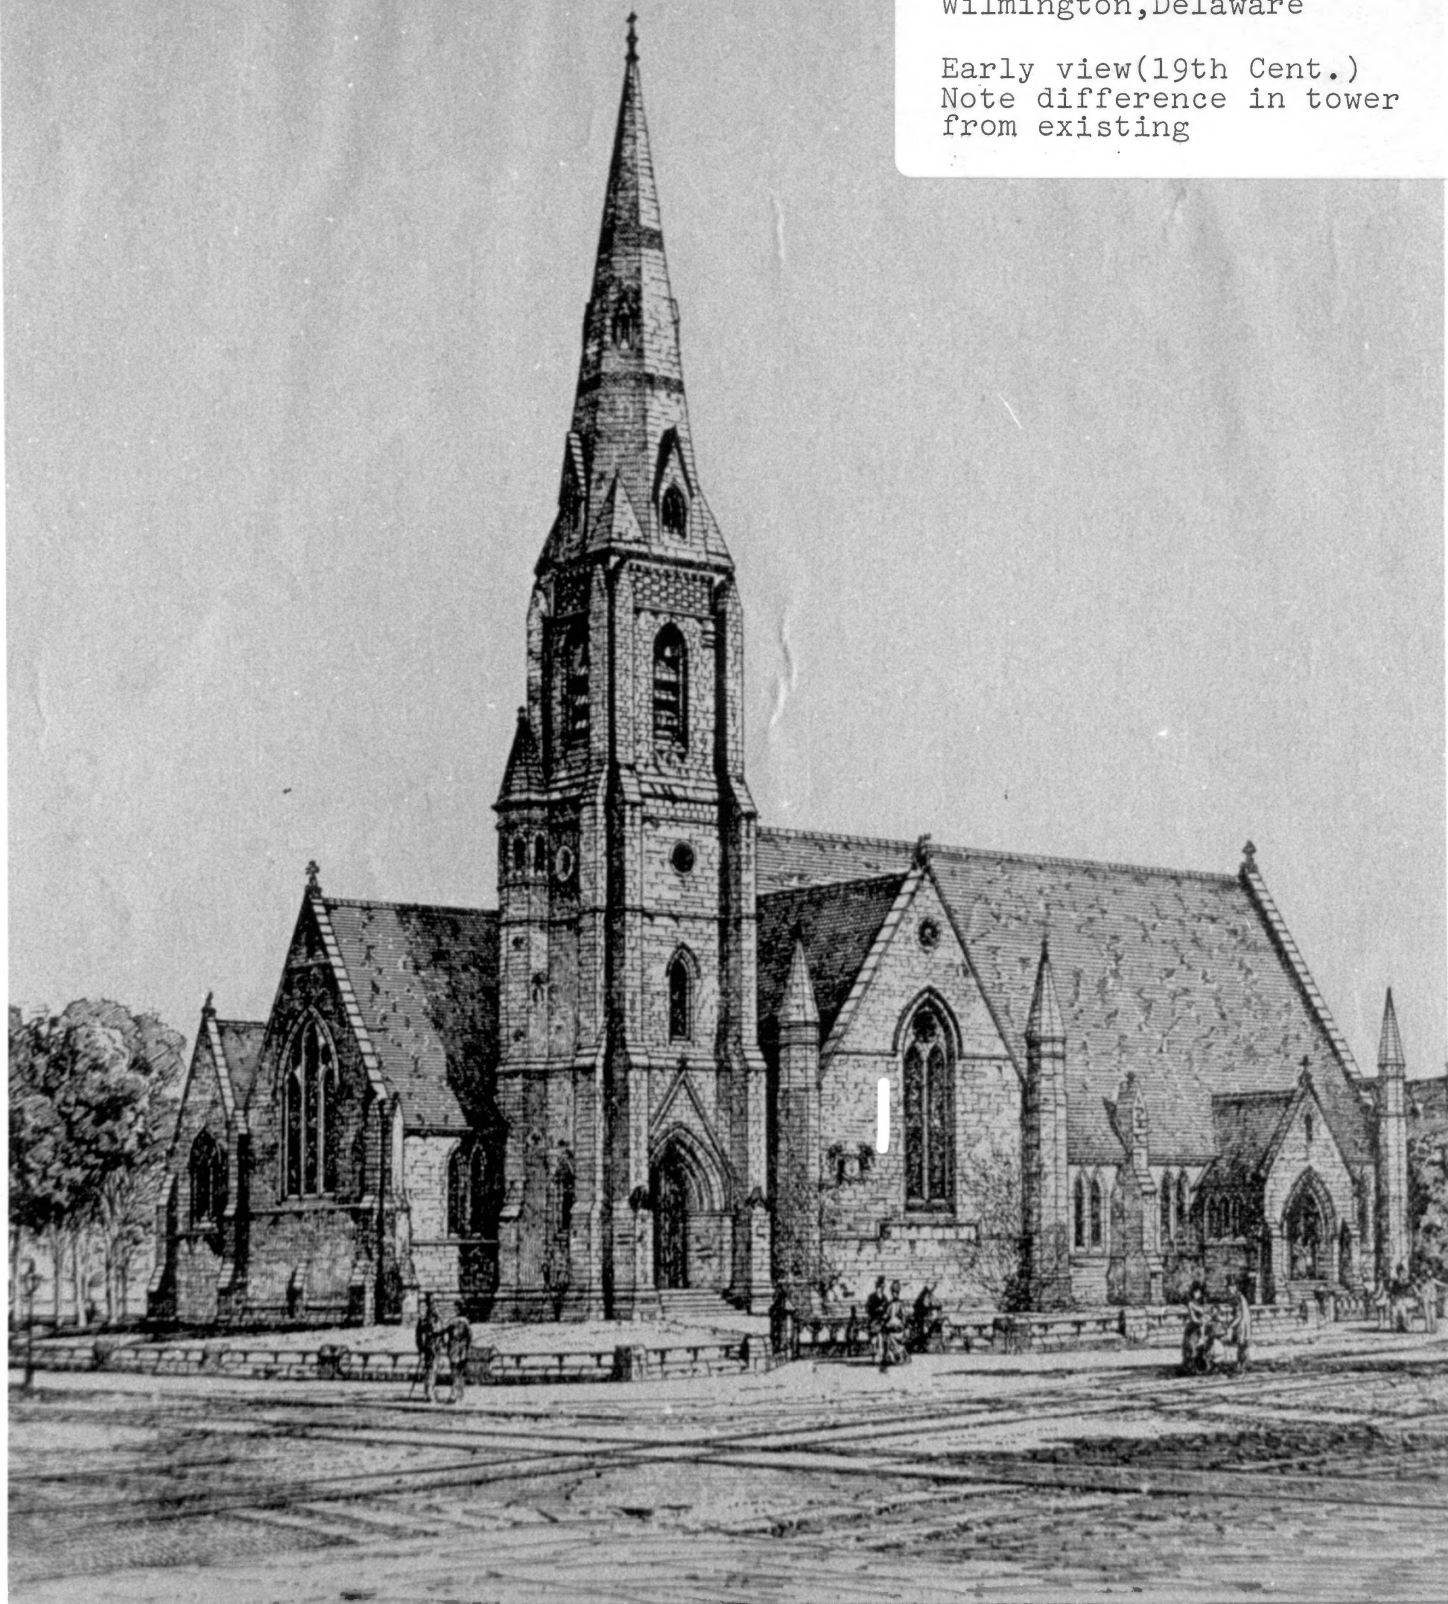

Trinity Episcopal Church
1108 N. Adams Street
Wilmington, Delaware

Early view (19th Cent.)
Note difference in tower
from existing

THE NEW TRINITY EPISCOPAL CHURCH.