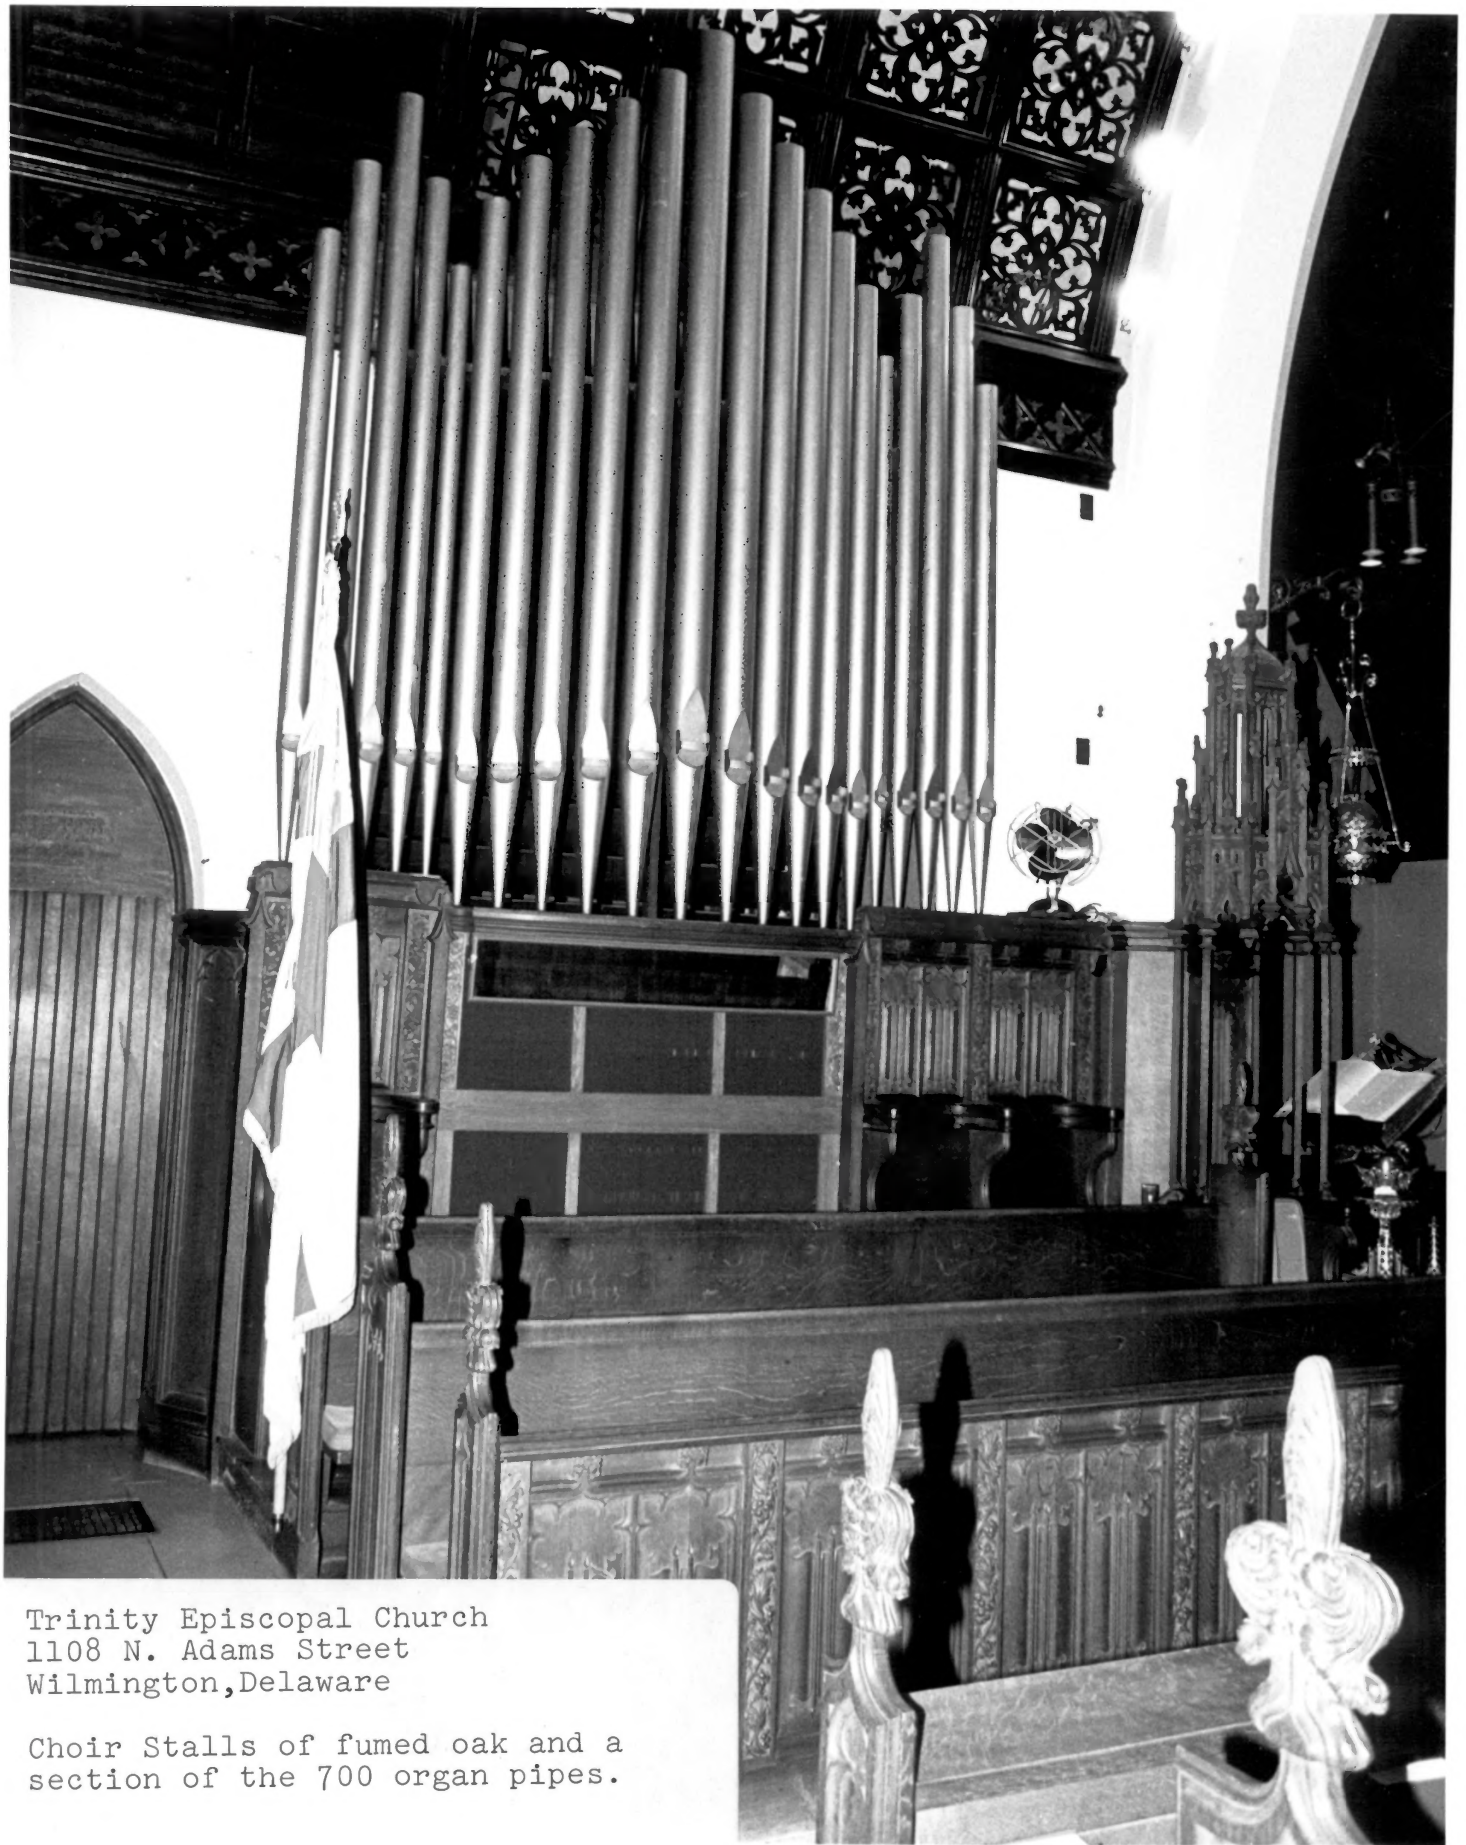

Trinity Episcopal Church
1108 N. Adams Street
Wilmington, Delaware

Choir Stalls of fumed oak and a
section of the 700 organ pipes.