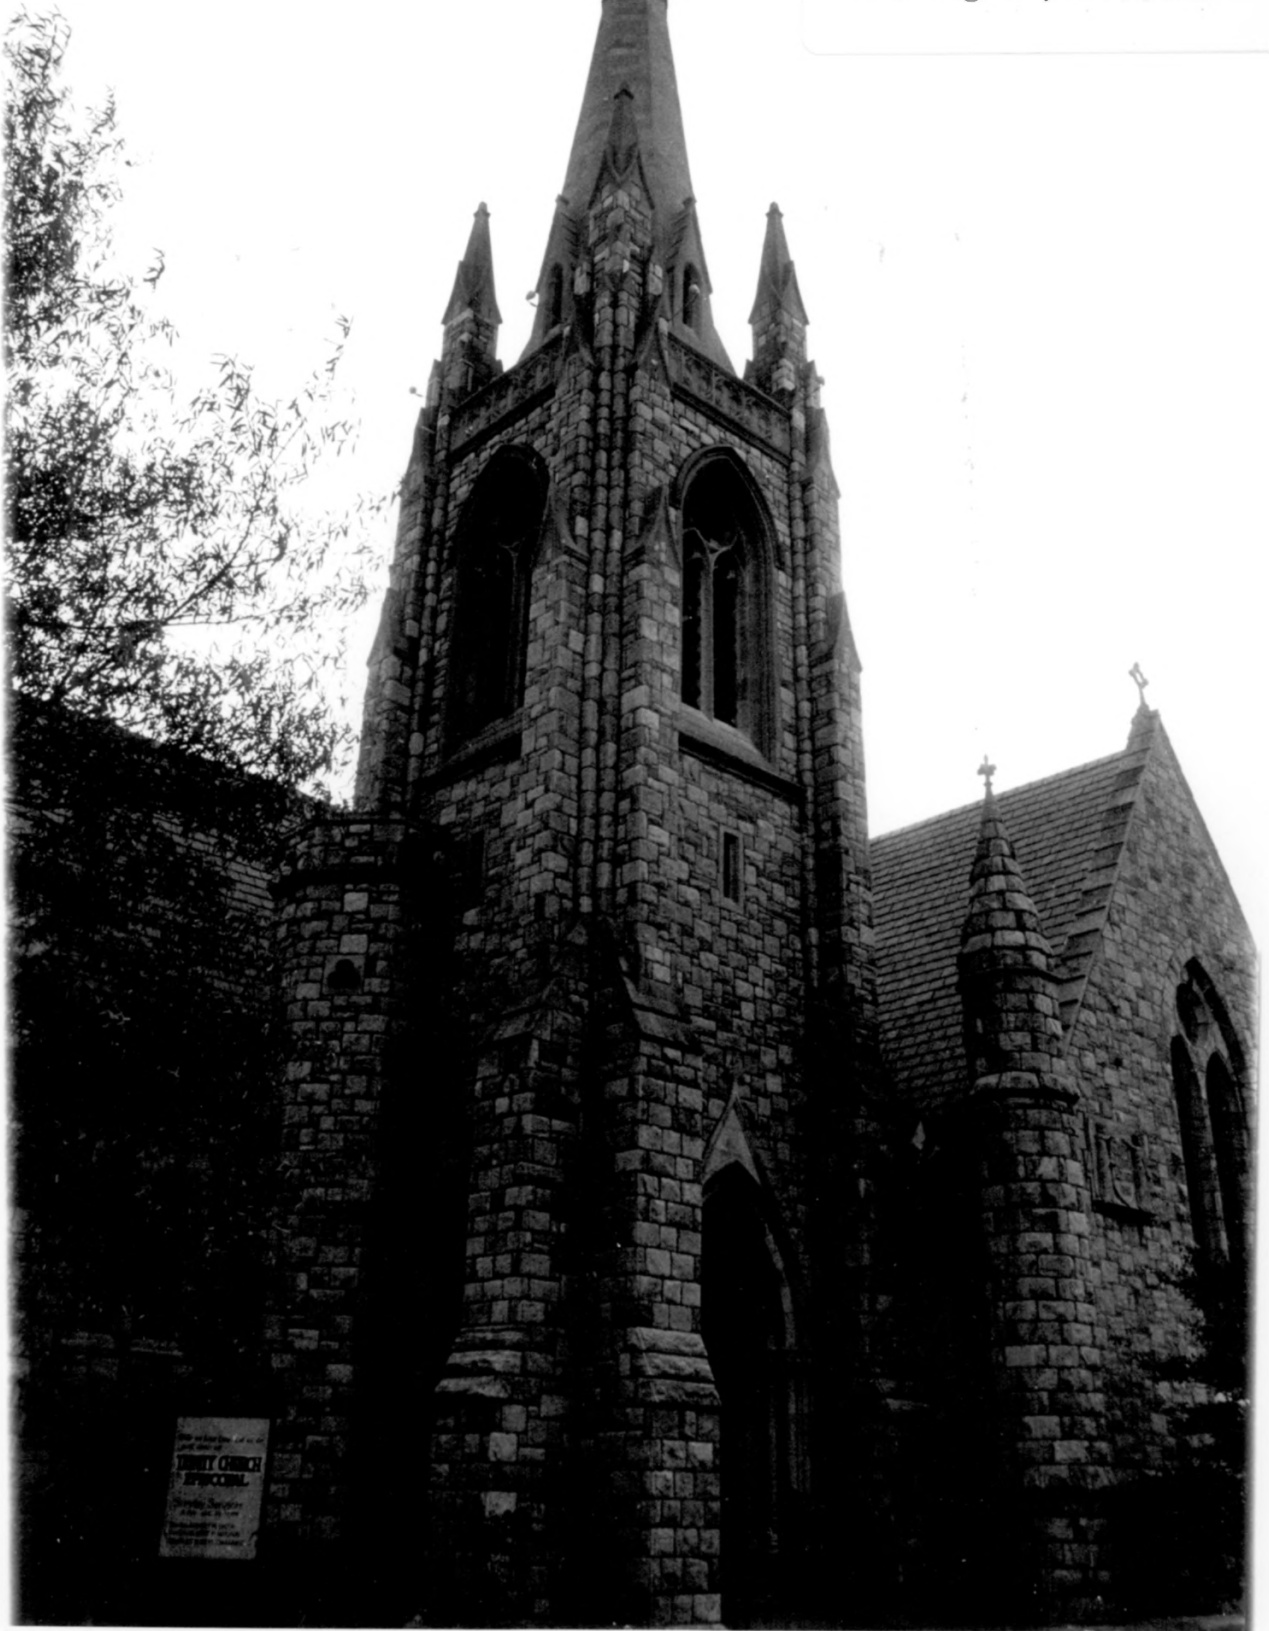

Trinity Episcopal Church
1108 N. Adams Street
Wilmington, Delaware

THE HISTORY OF THE
TRINITY CHURCH
EPISCOPAL