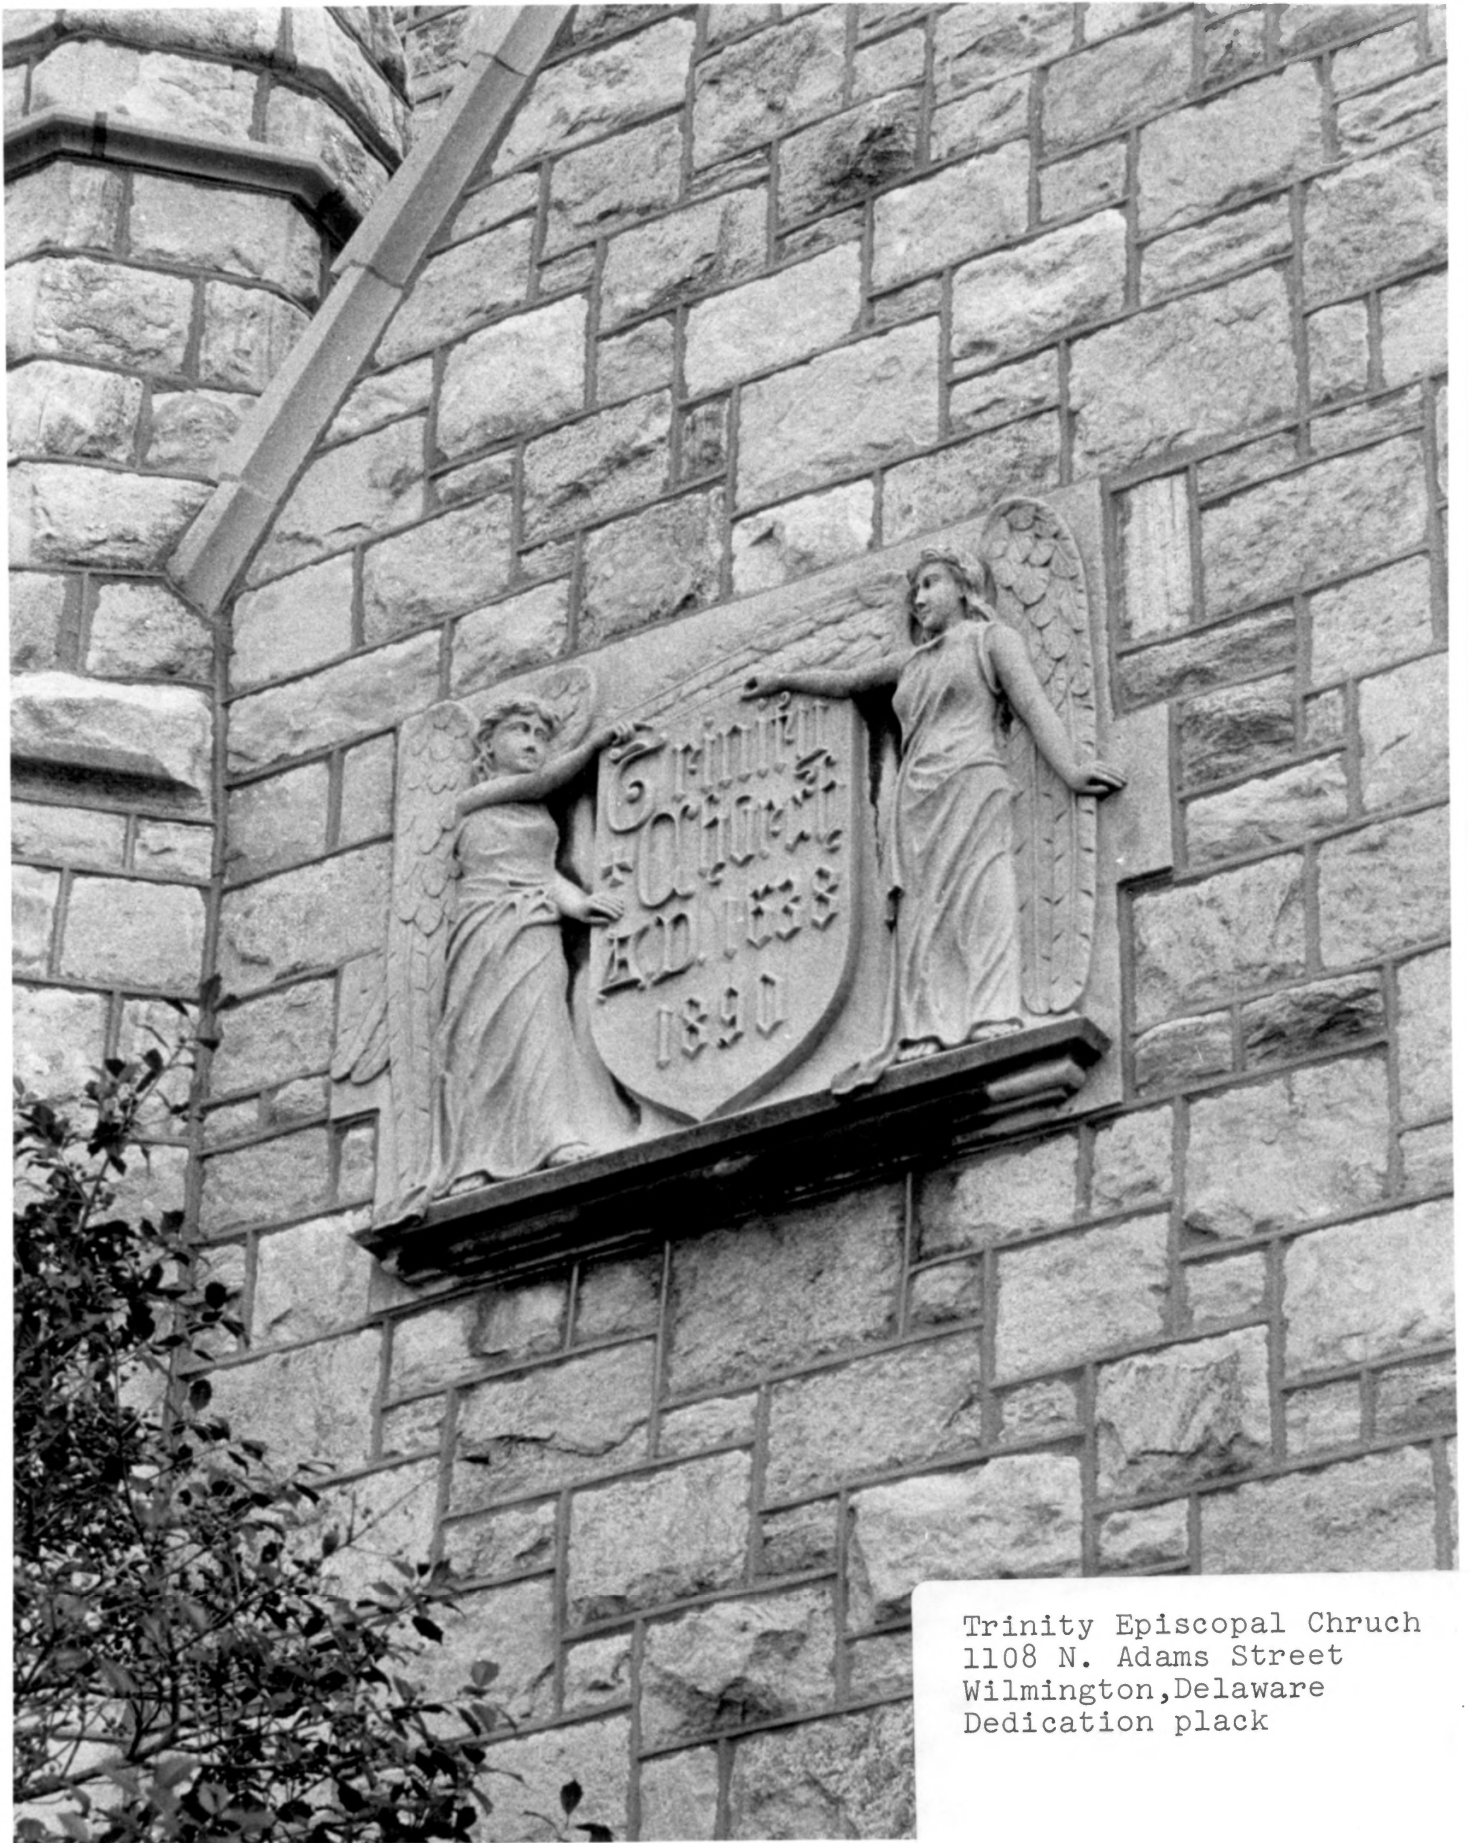

Trinity Episcopal Church
1108 N. Adams Street
Wilmington, Delaware
Dedication plack