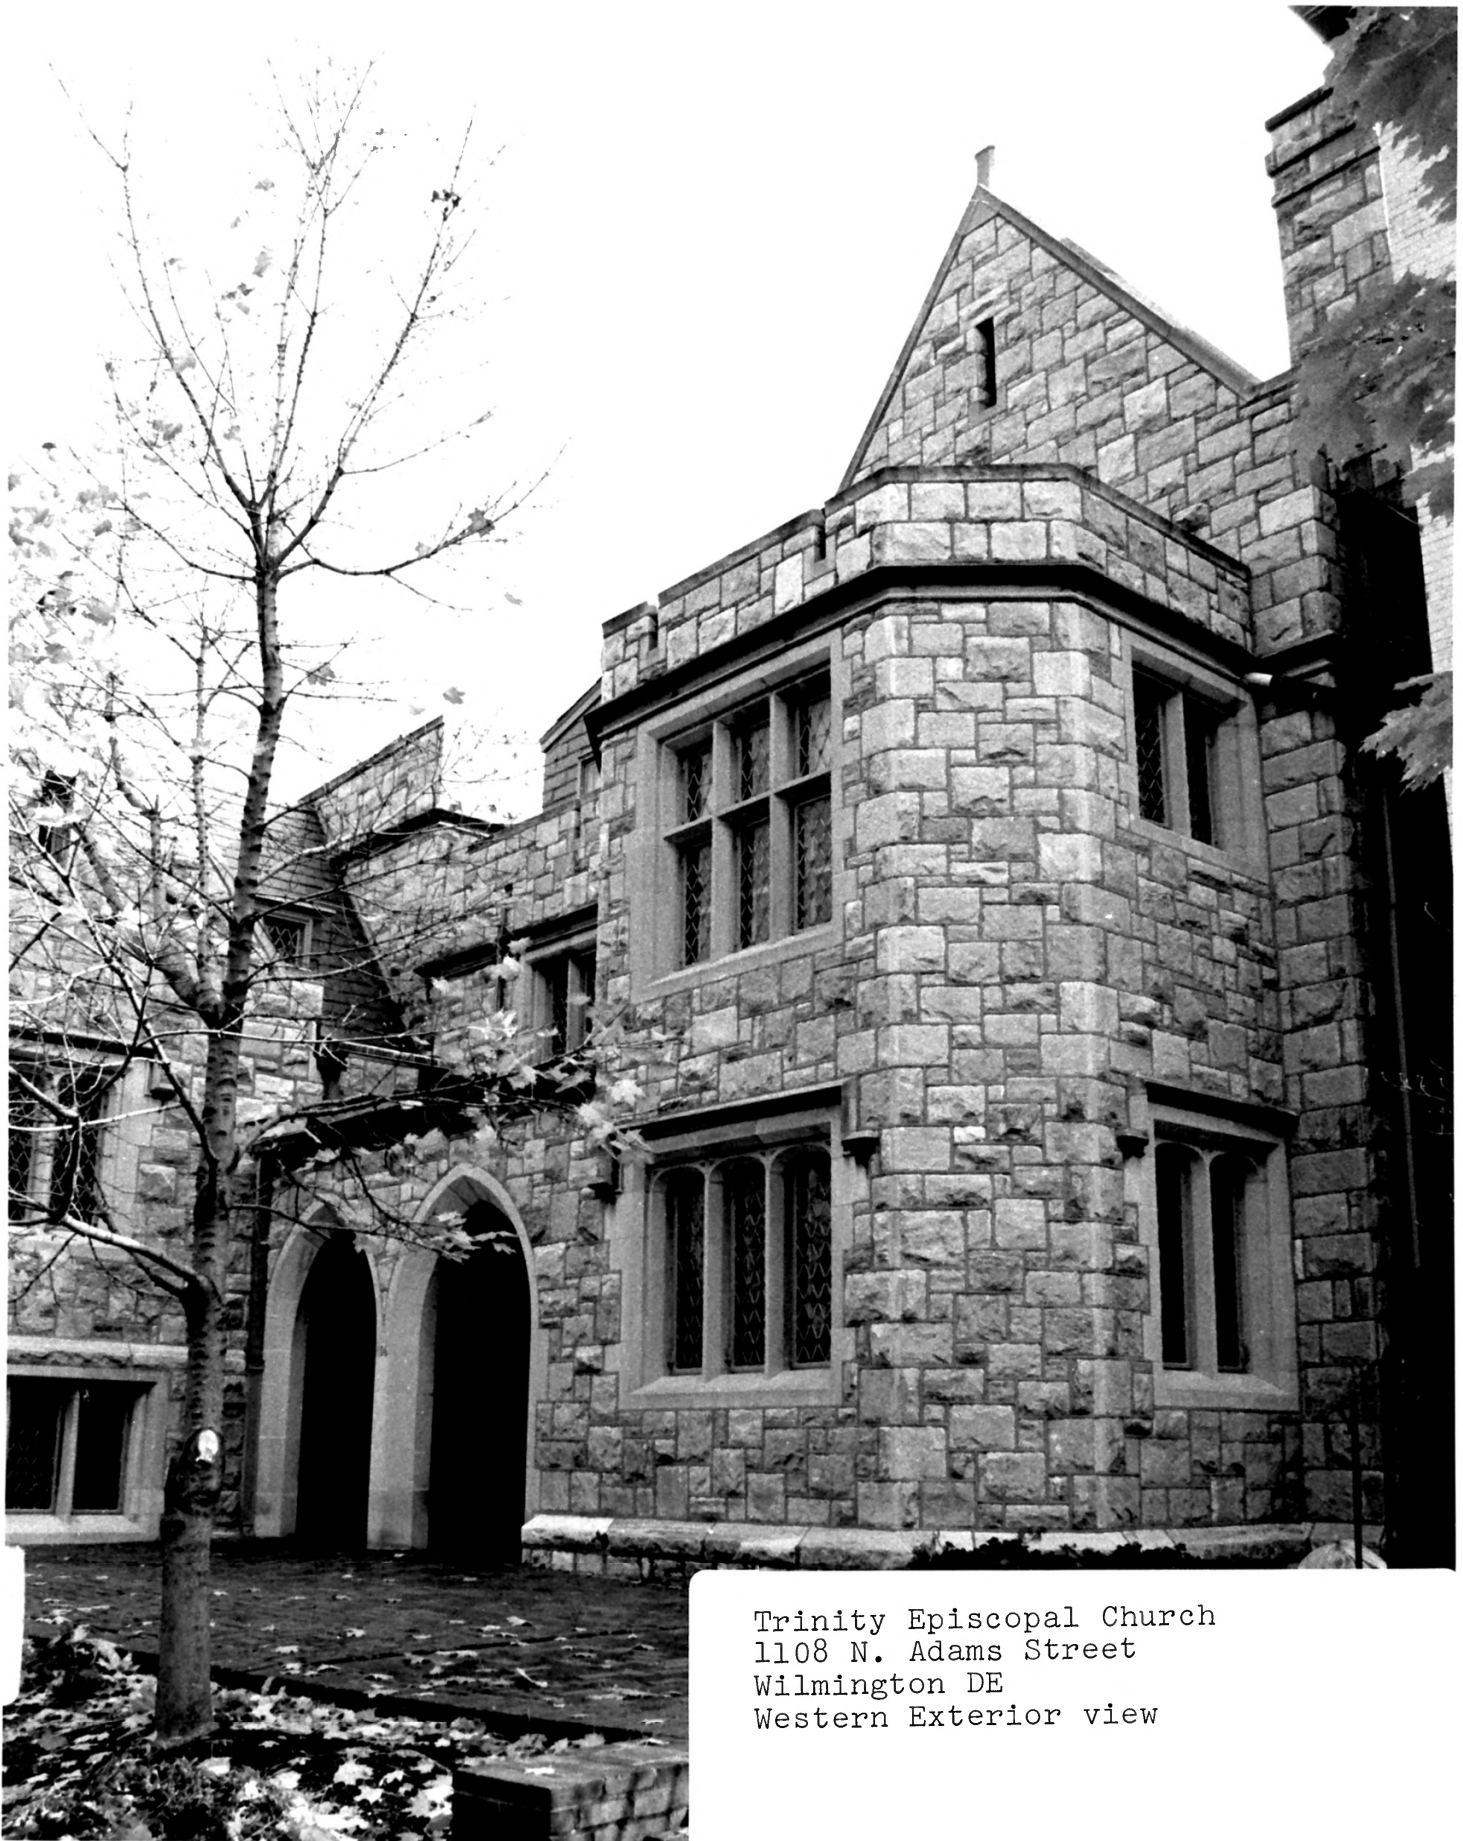

Trinity Episcopal Church
1108 N. Adams Street
Wilmington DE
Western Exterior view