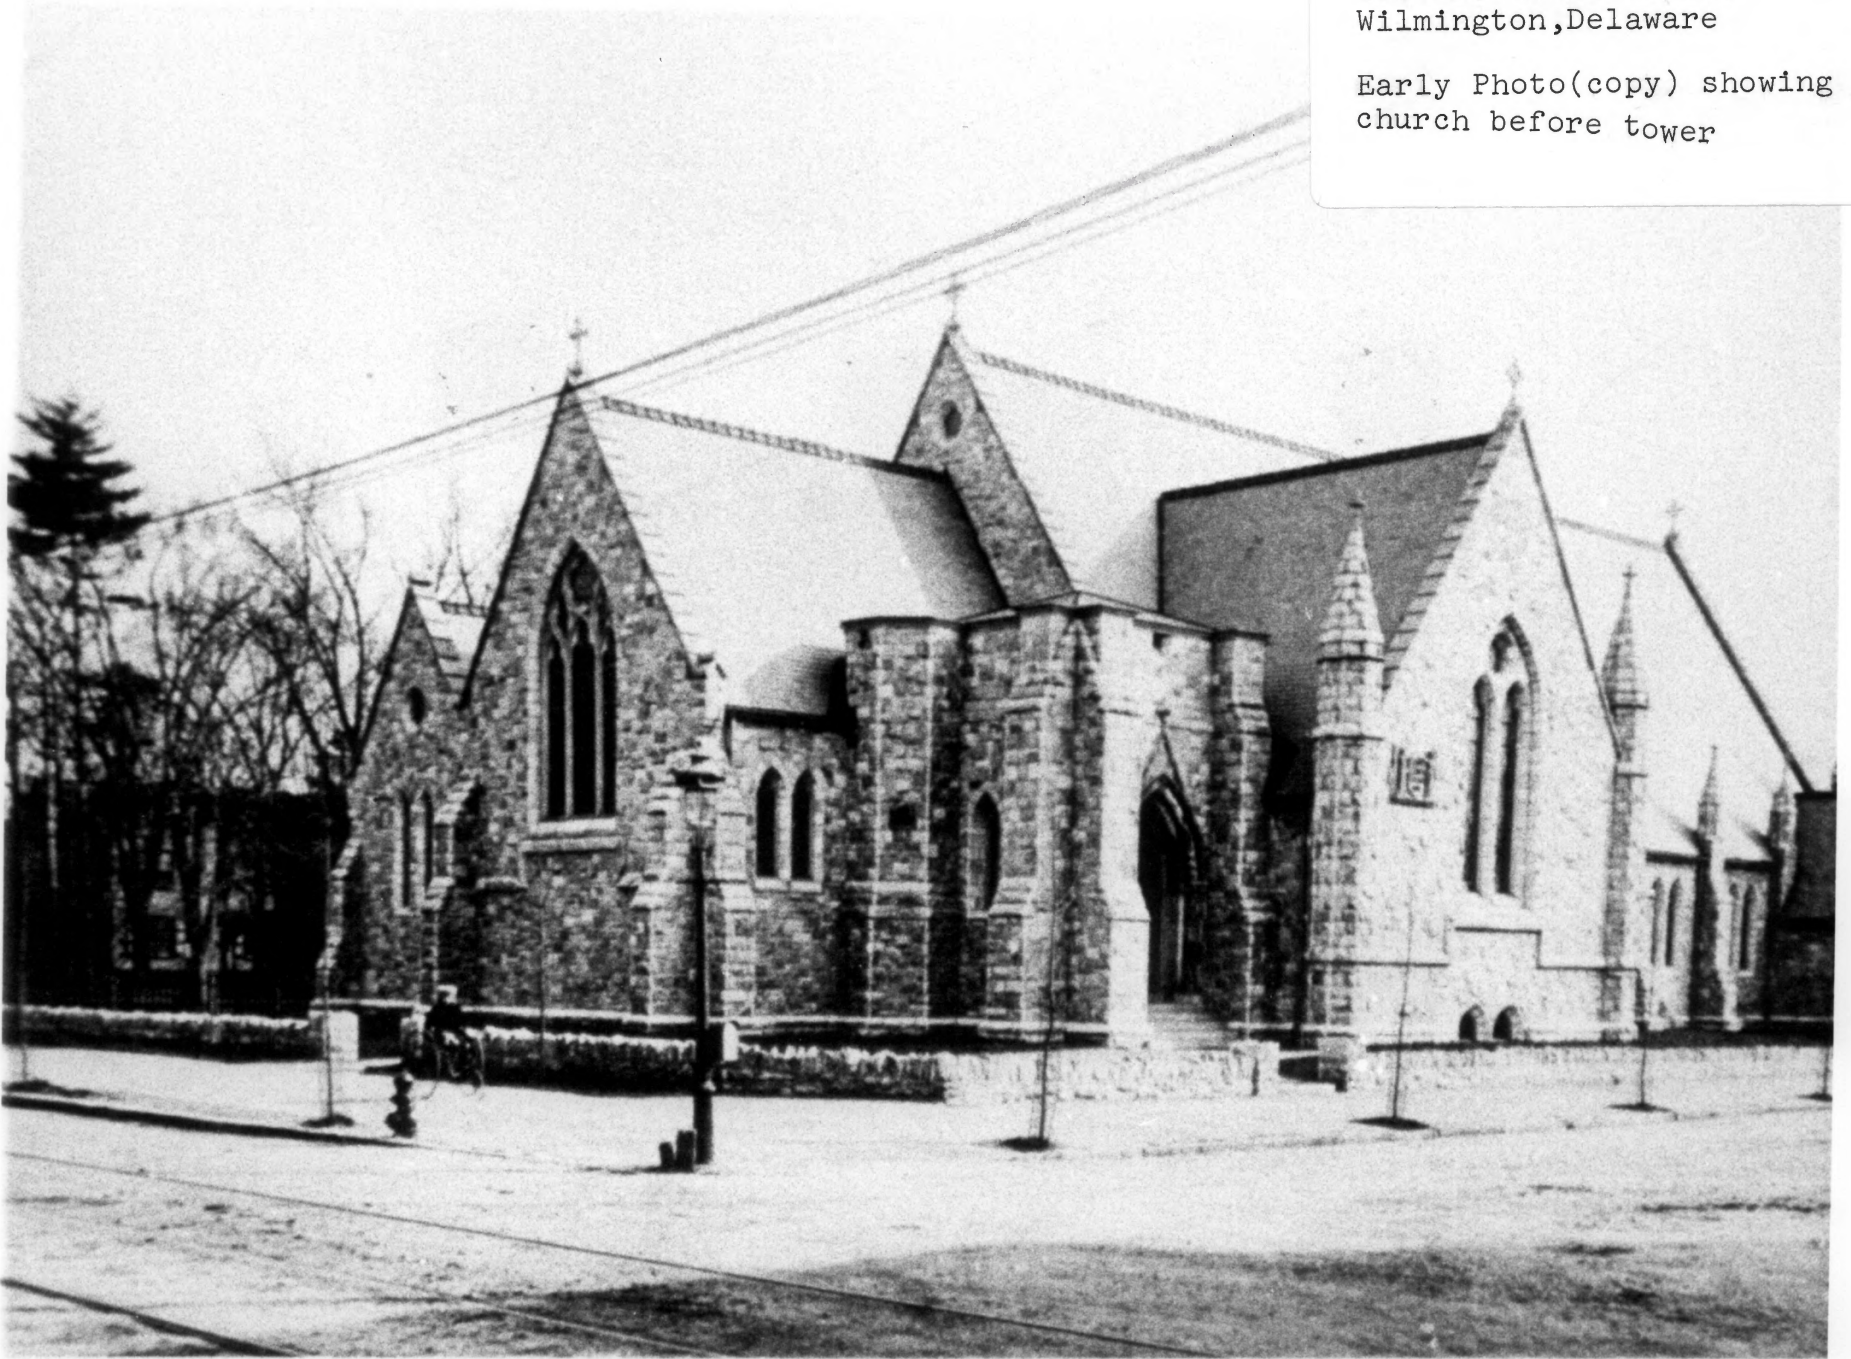

Trinity Episcopal Church
1108 N. Adams Street
Wilmington, Delaware

Early Photo(copy) showing
church before tower