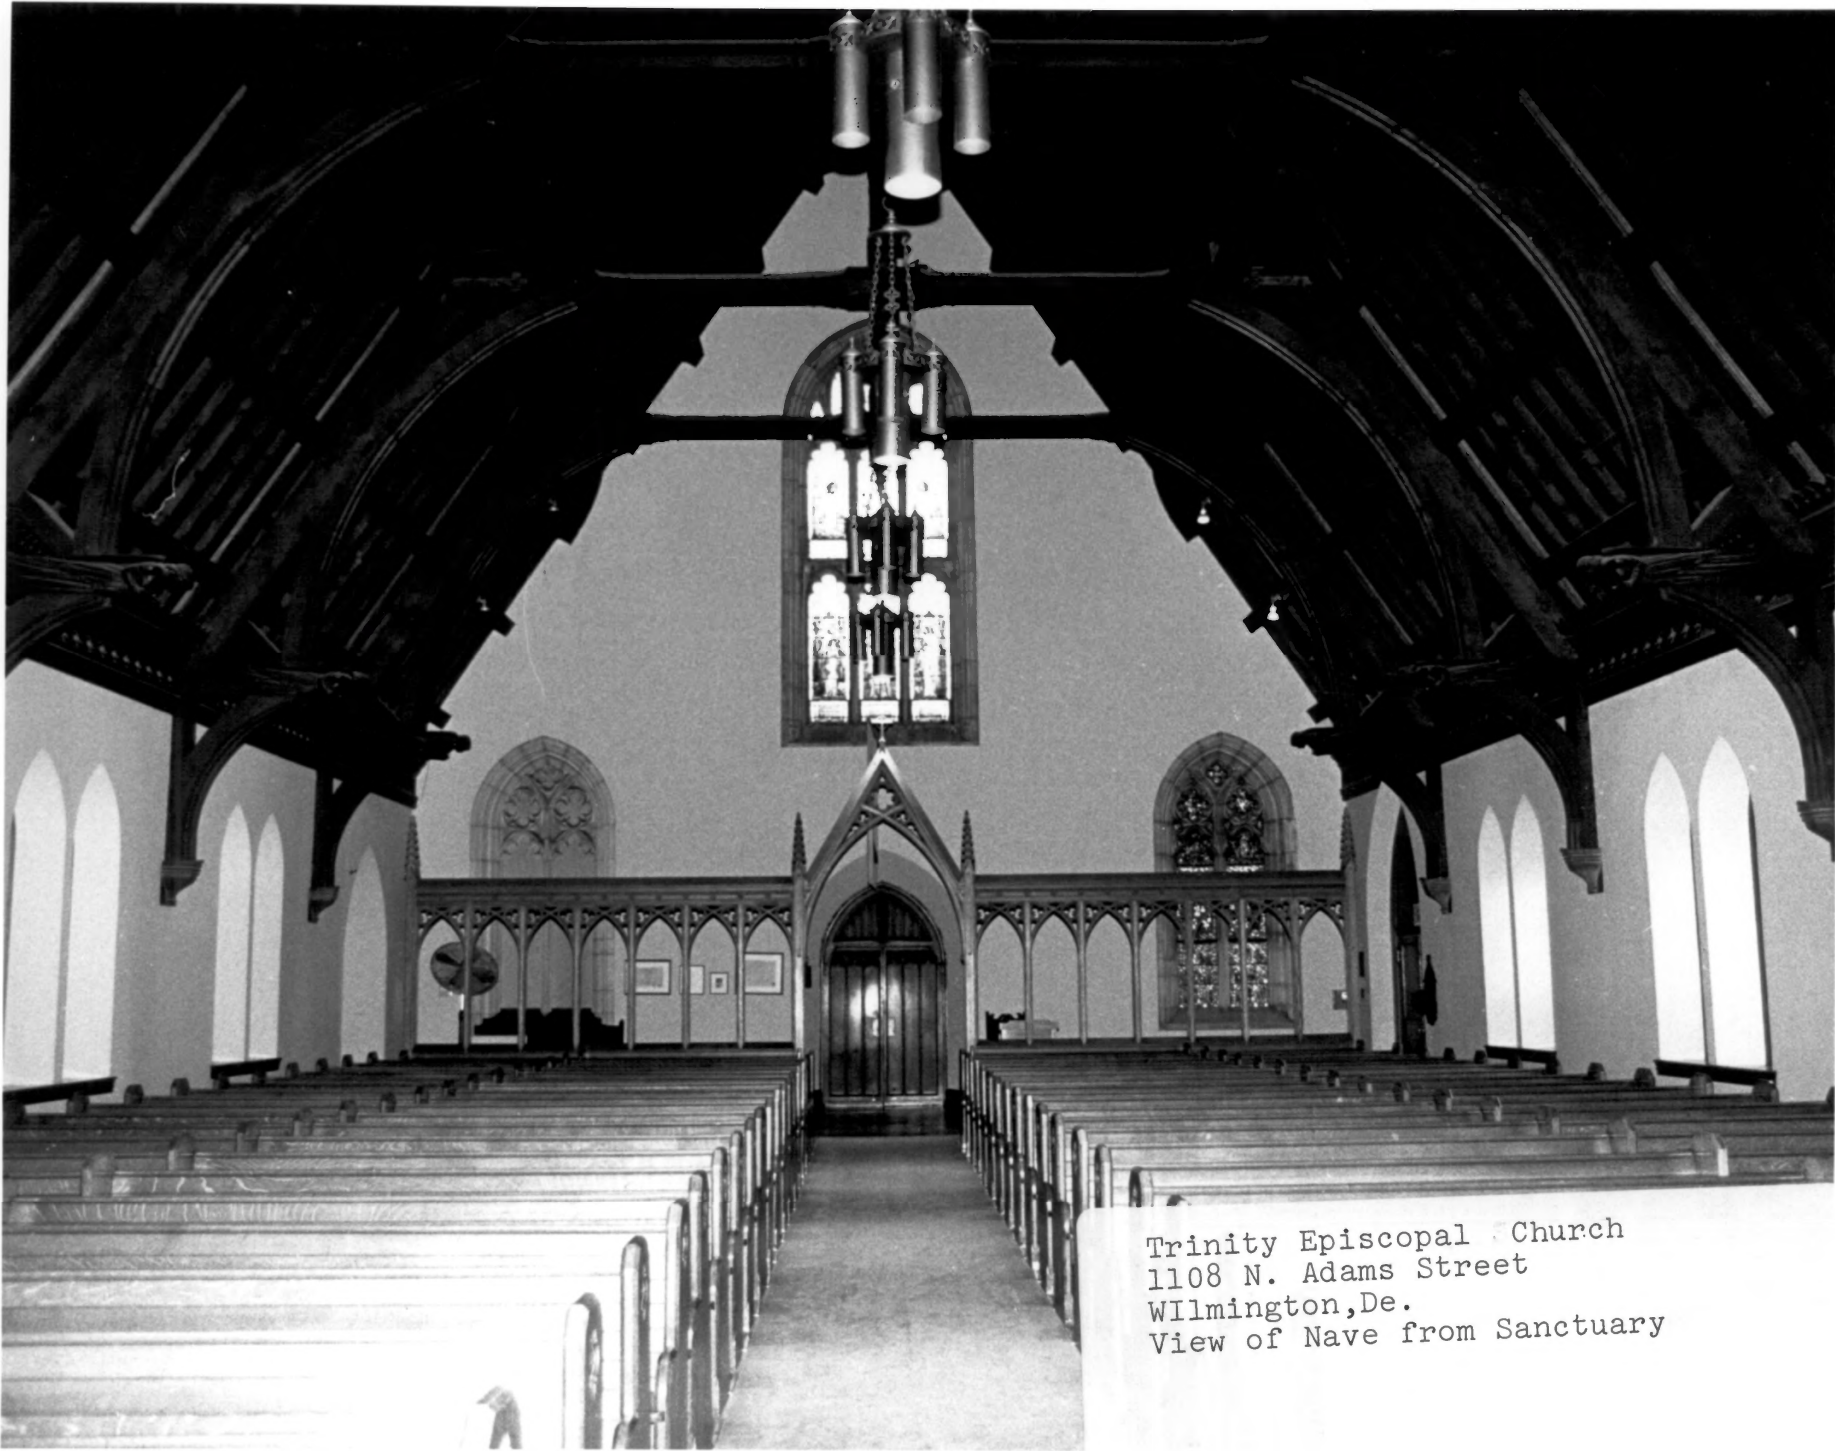

Description: Hammer beam that supports the wooden arches
displays a hand carved wooden angel.

Photograph Number:

18 of 25

Trinity Episcopal Church
1108 N. Adams Street
Wilmington, De.
View of Nave from Sanctuary