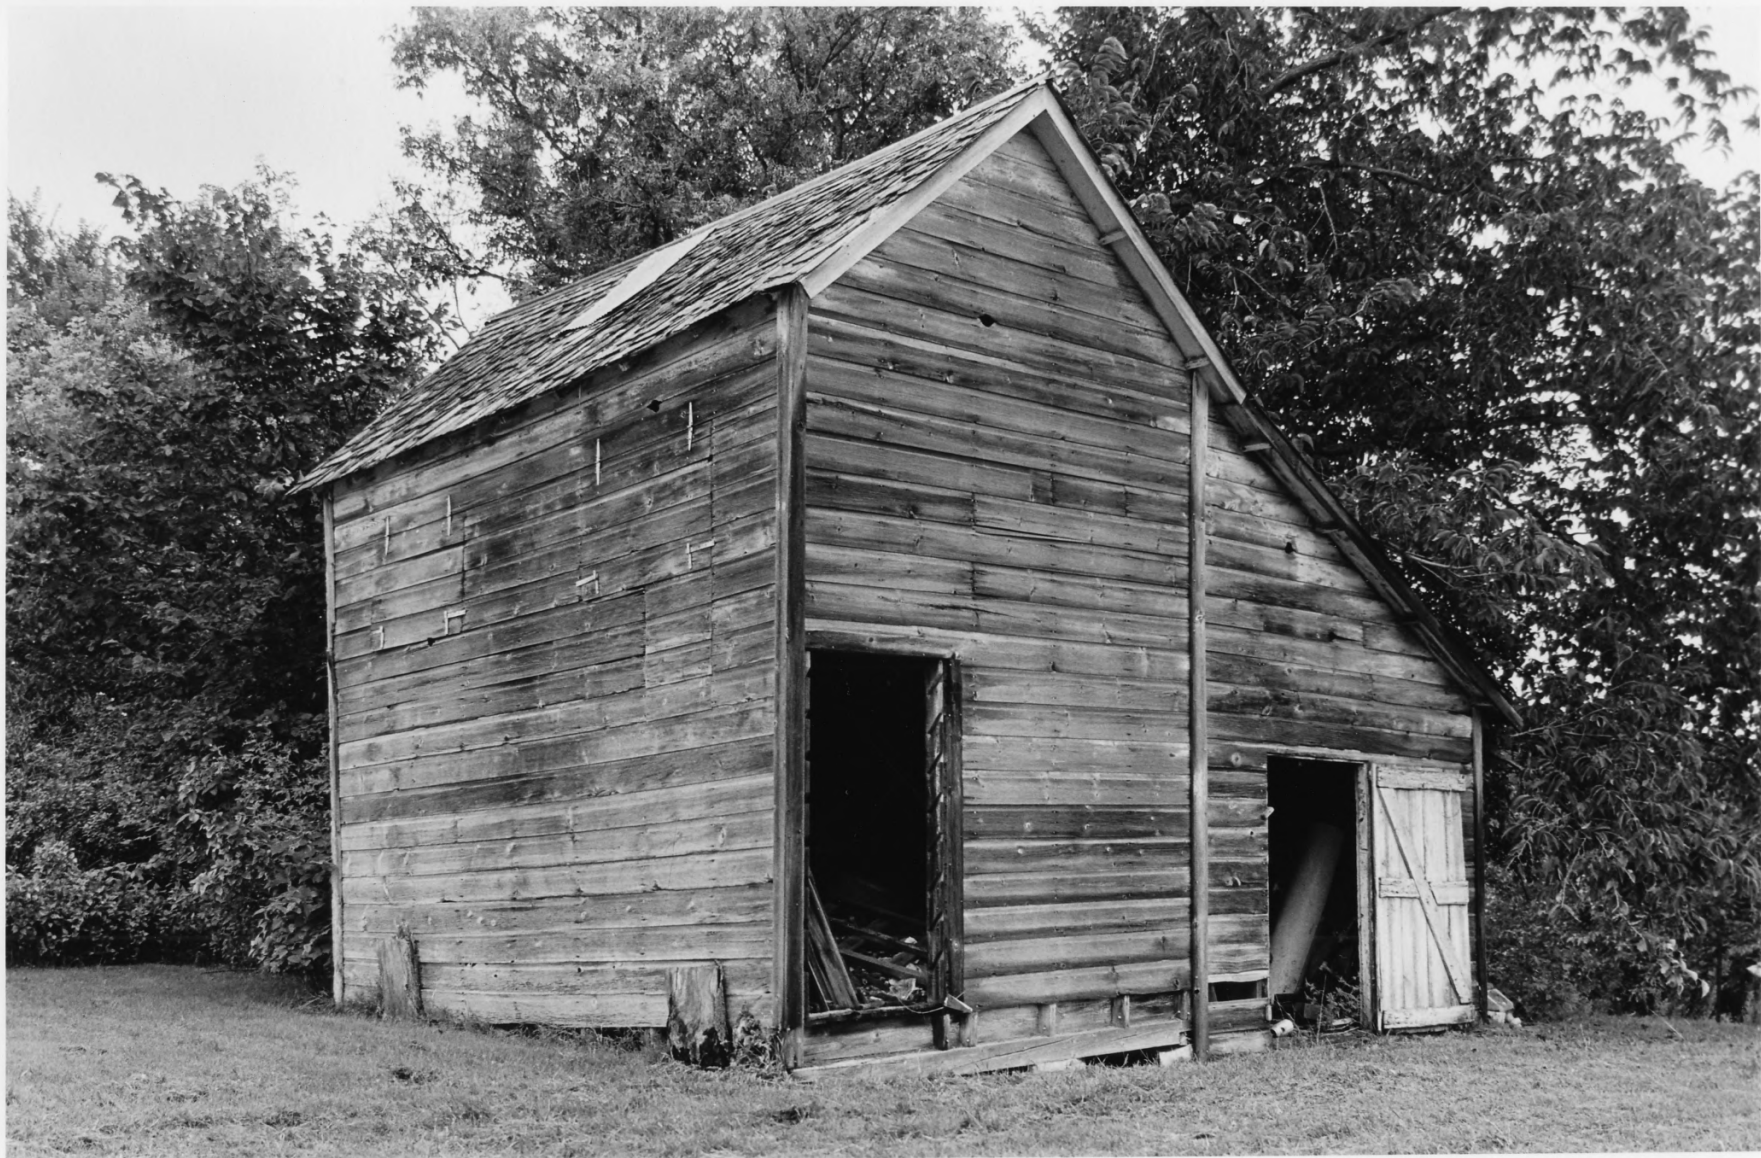

Photo #10 of 15

Christopher Knoell Farmstead (DD00-50)
Rural Dodge County, Nebraska

Photo by Joni Gilkerson, Nebraska
State Historical Society
September, 1982 (NSHS 8209/1:17a)

General view looking northeast showing
the wash house and cob house and a
partial view of the brick house in the
left foreground.