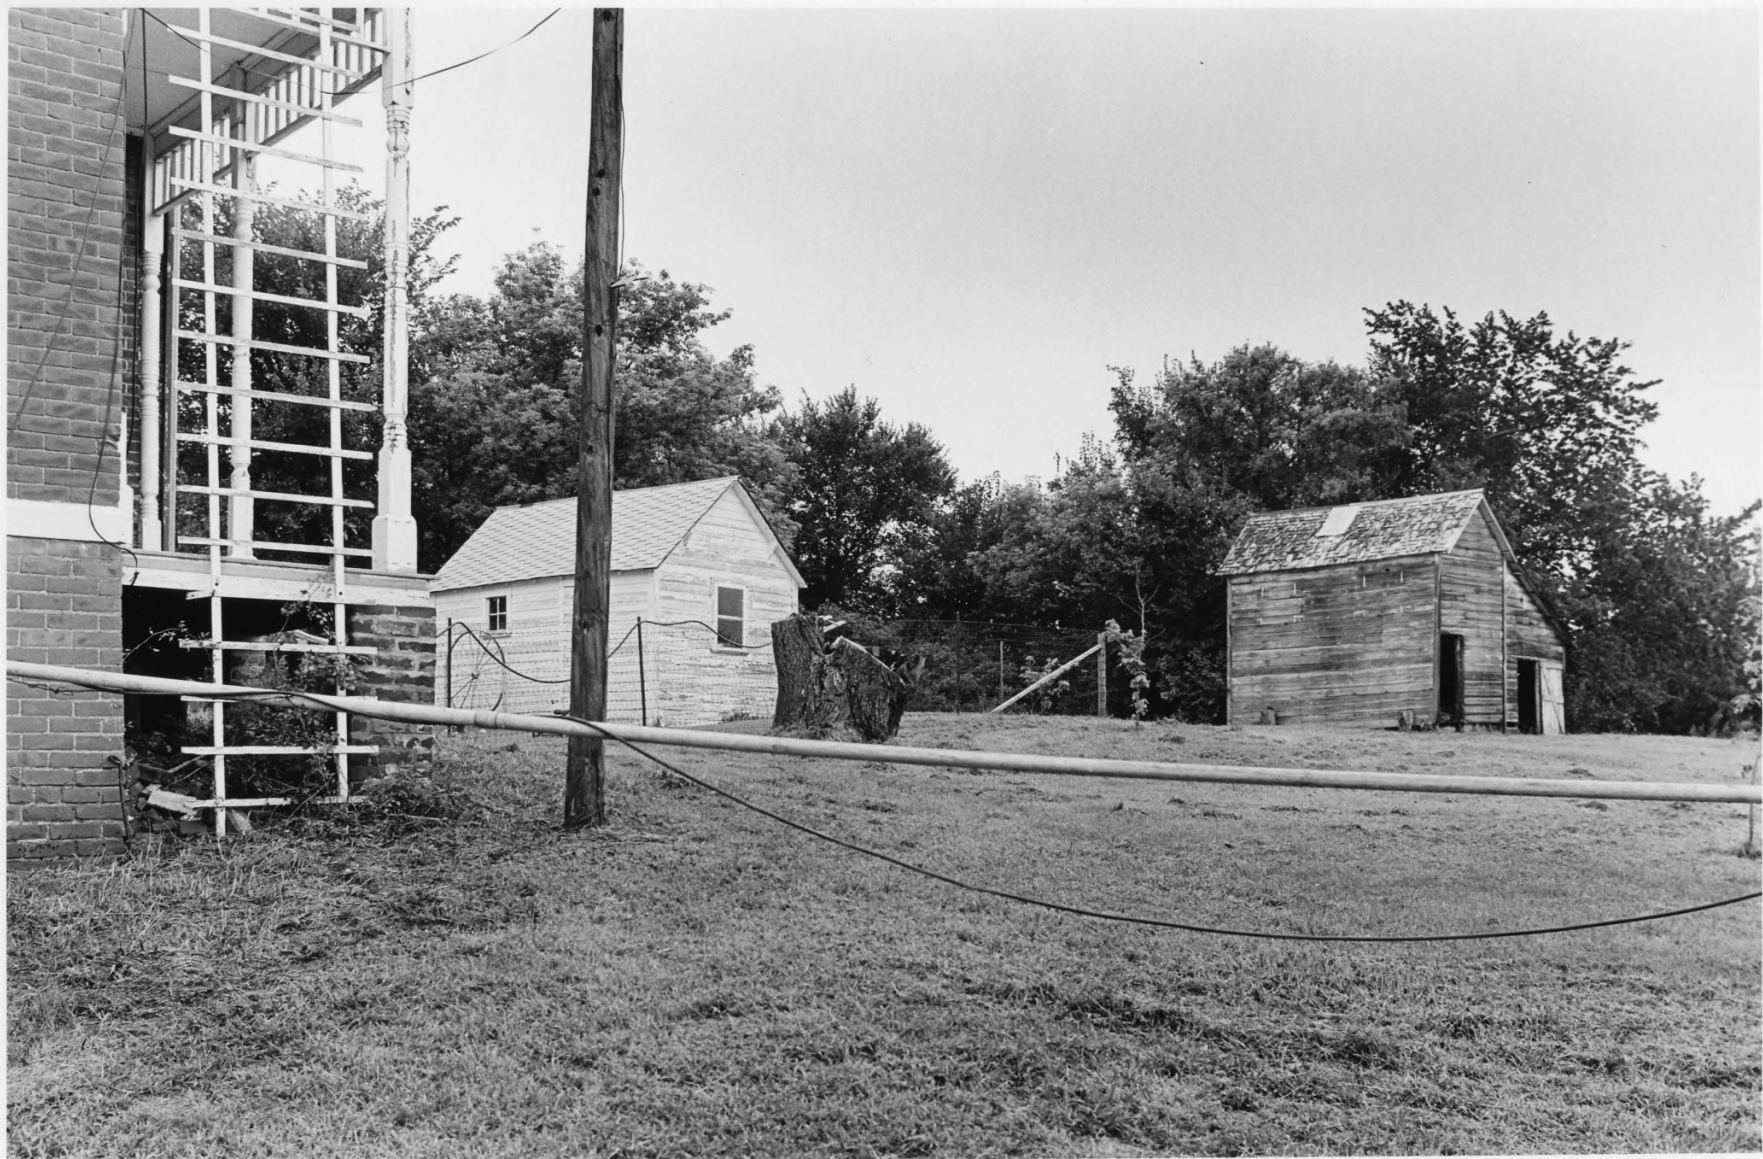

Photo #9 of 15

Christopher Knoell Farmstead (DD00-50)
Rural Dodge County, Nebraska

Photo by D. Murphy, Nebraska State
Historical Society
July, 1979 (NSHS 7907/16:21)

View looking southeast showing the
north and west facades of the washhouse.