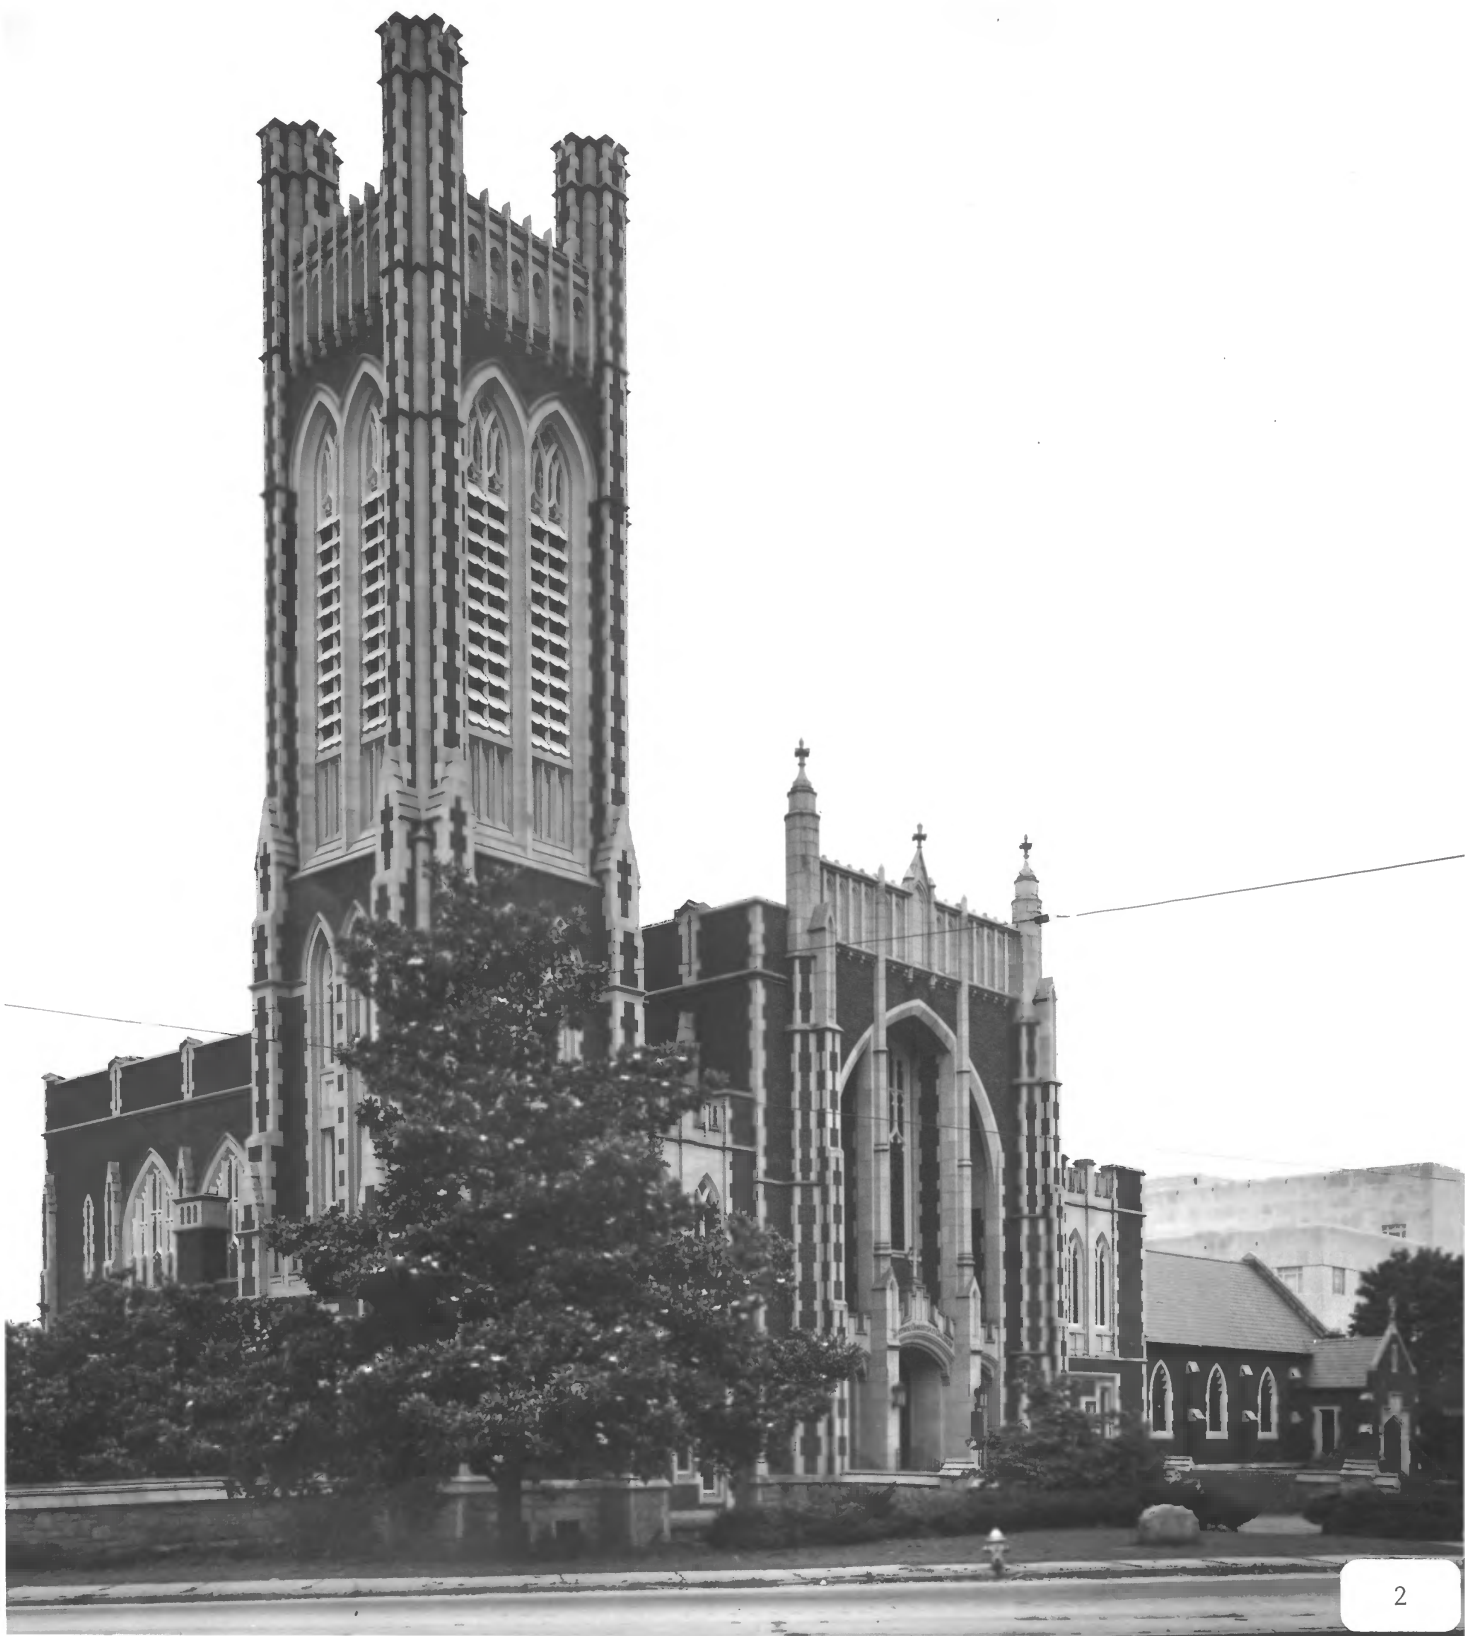

PEACHTREE CHRISTIAN CHURCH

Atlanta, Fulton County, Georgia

Photographer: James R. Lockhart

Negative filed: Georgia Department  
of Natural Resources

Date: July, 1983

Description (1 of 9): Front view; pho-  
tographer facing south.