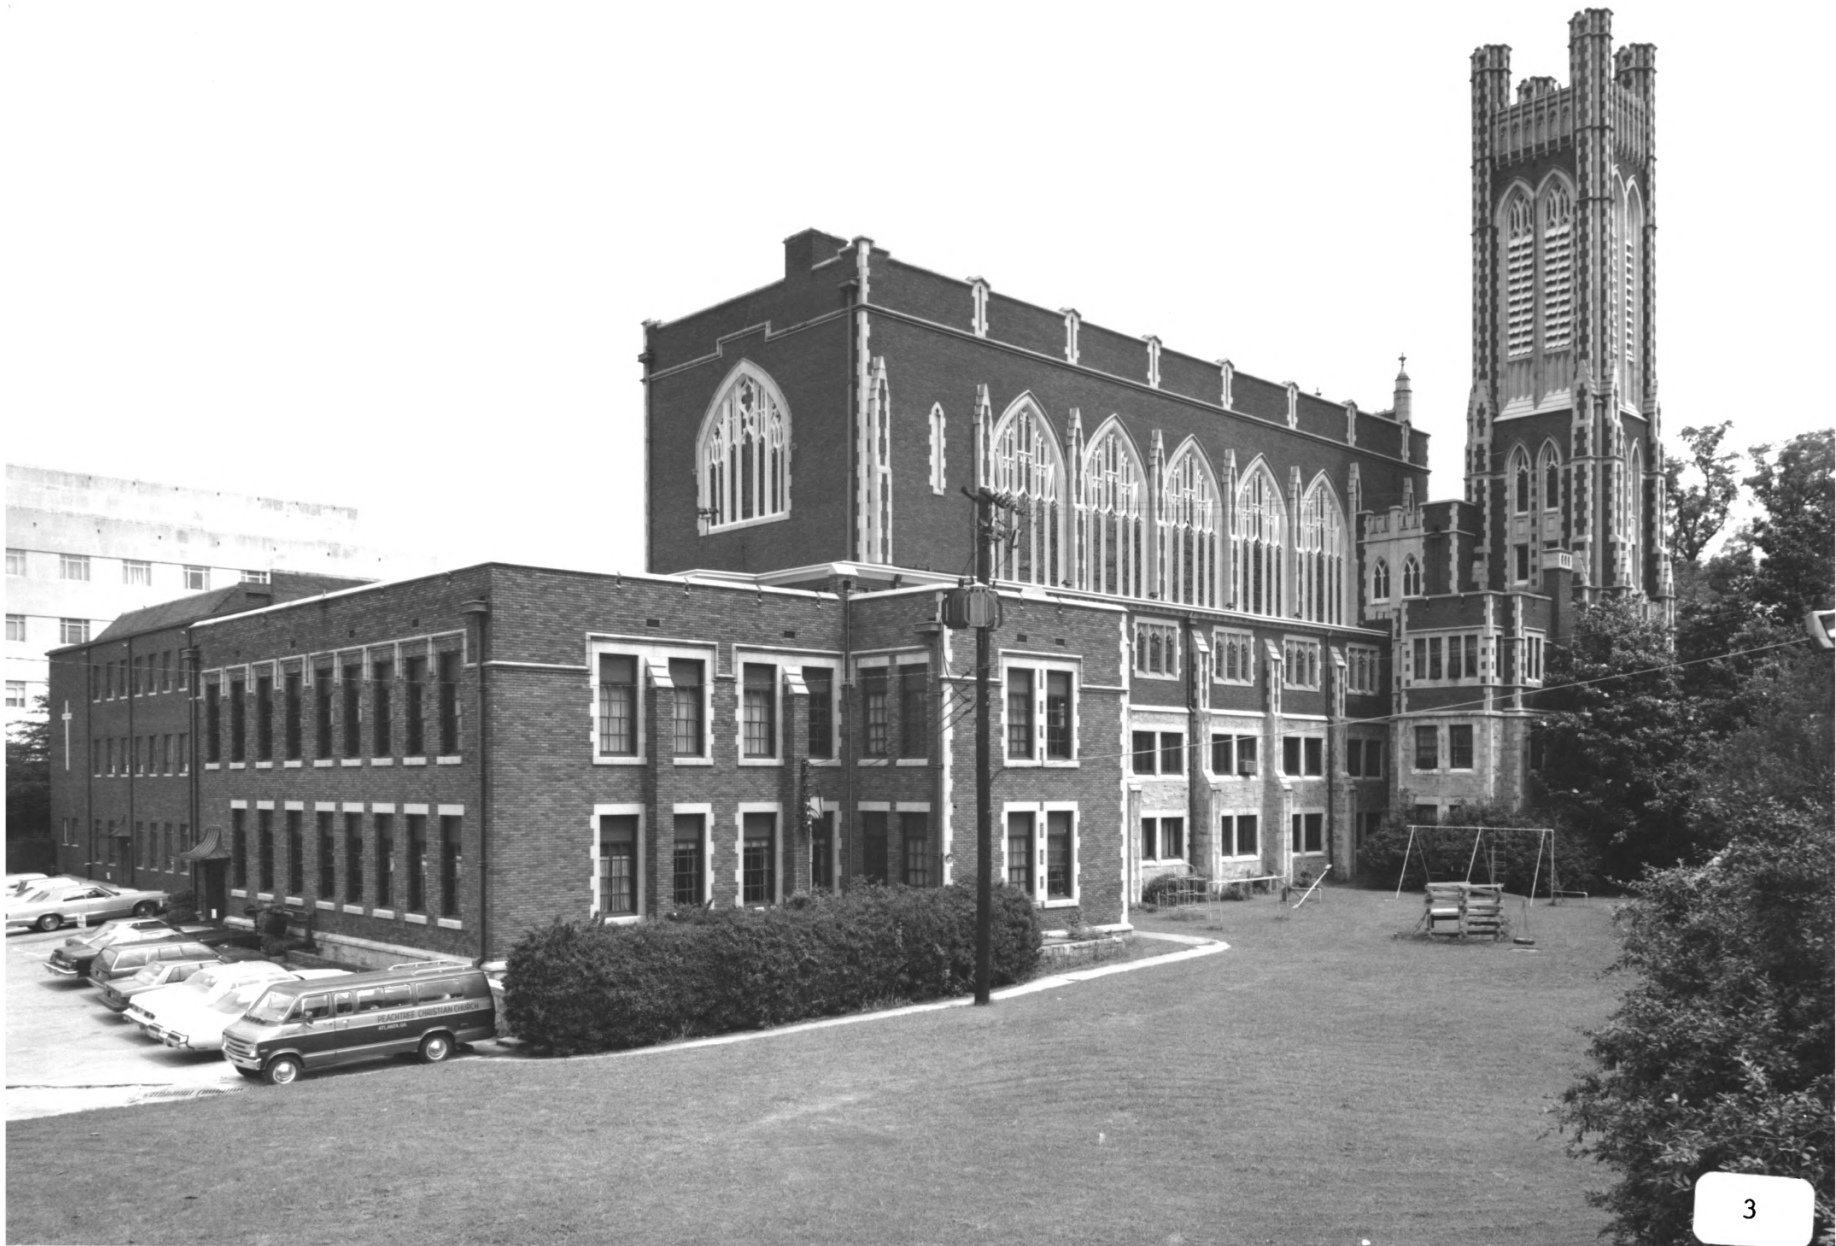

PEACHTREE CHRISTIAN CHURCH

Atlanta, Fulton County, Georgia

Photographer: James R. Lockhart

Negative filed: Georgia Department  
of Natural Resources

Date: July, 1983

Description (2 of 9): Front view and  
chapel; photographer facing west.