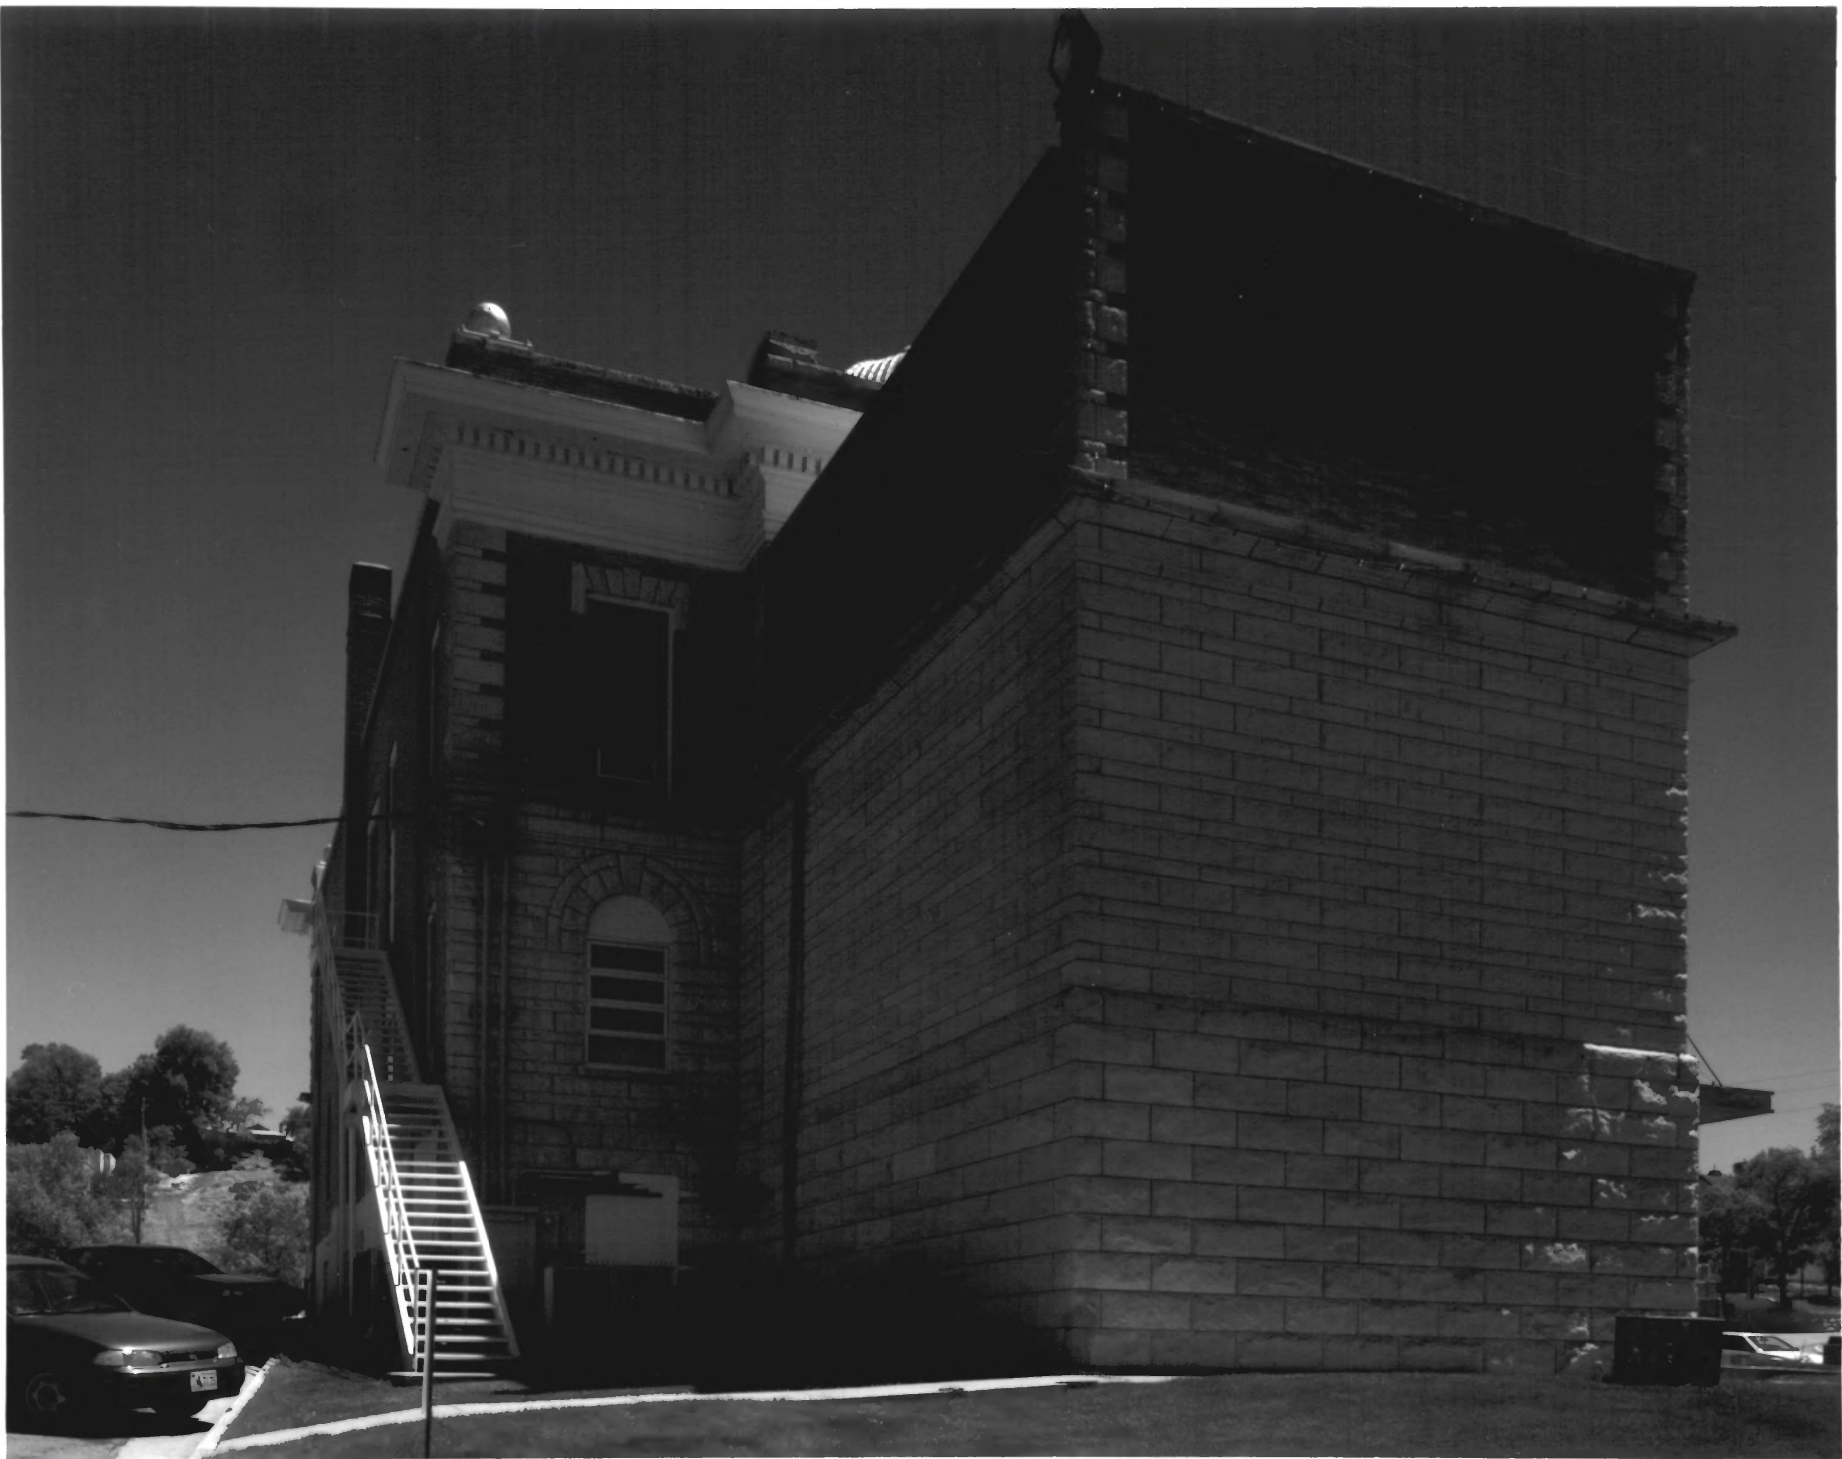

6-22-00

Weston County, Courthouse, front + side  
Located at 1 ~~West~~ Main Street in  
Newcastle, Wyoming

Weston County,

View is West looking at the (SE) front  
+ (NE) side of the bldg.

Photographer: Richard Collier

Weston County

View is NW of addition on (SW) end  
of the bldg.

Photographer: Richard Collier

6-22-00

Weston County Courthouse, front

Located at 1 West Main St. in  
Newcastle, Wyoming

Weston County

View is North looking at the (SE)  
front of the bldg.

Photographer: Richard Collier

6-22-00

Weston County Courthouse, side + rear

Located at 7 West main Street in

Newcastle, Wyoming

Weston County

View is SSW looking at the (NW) rear +  
(NE) side of the Bldg.

Photographer: Richard Collier

6-22-00

Weston County Courthouse, side + rear

Located at 1 West Main Street in Newcastle, Wyoming

Weston County

View is East looking at the (NW) rear + (SW) side  
of the Bldg.

Photographer: Richard Collier