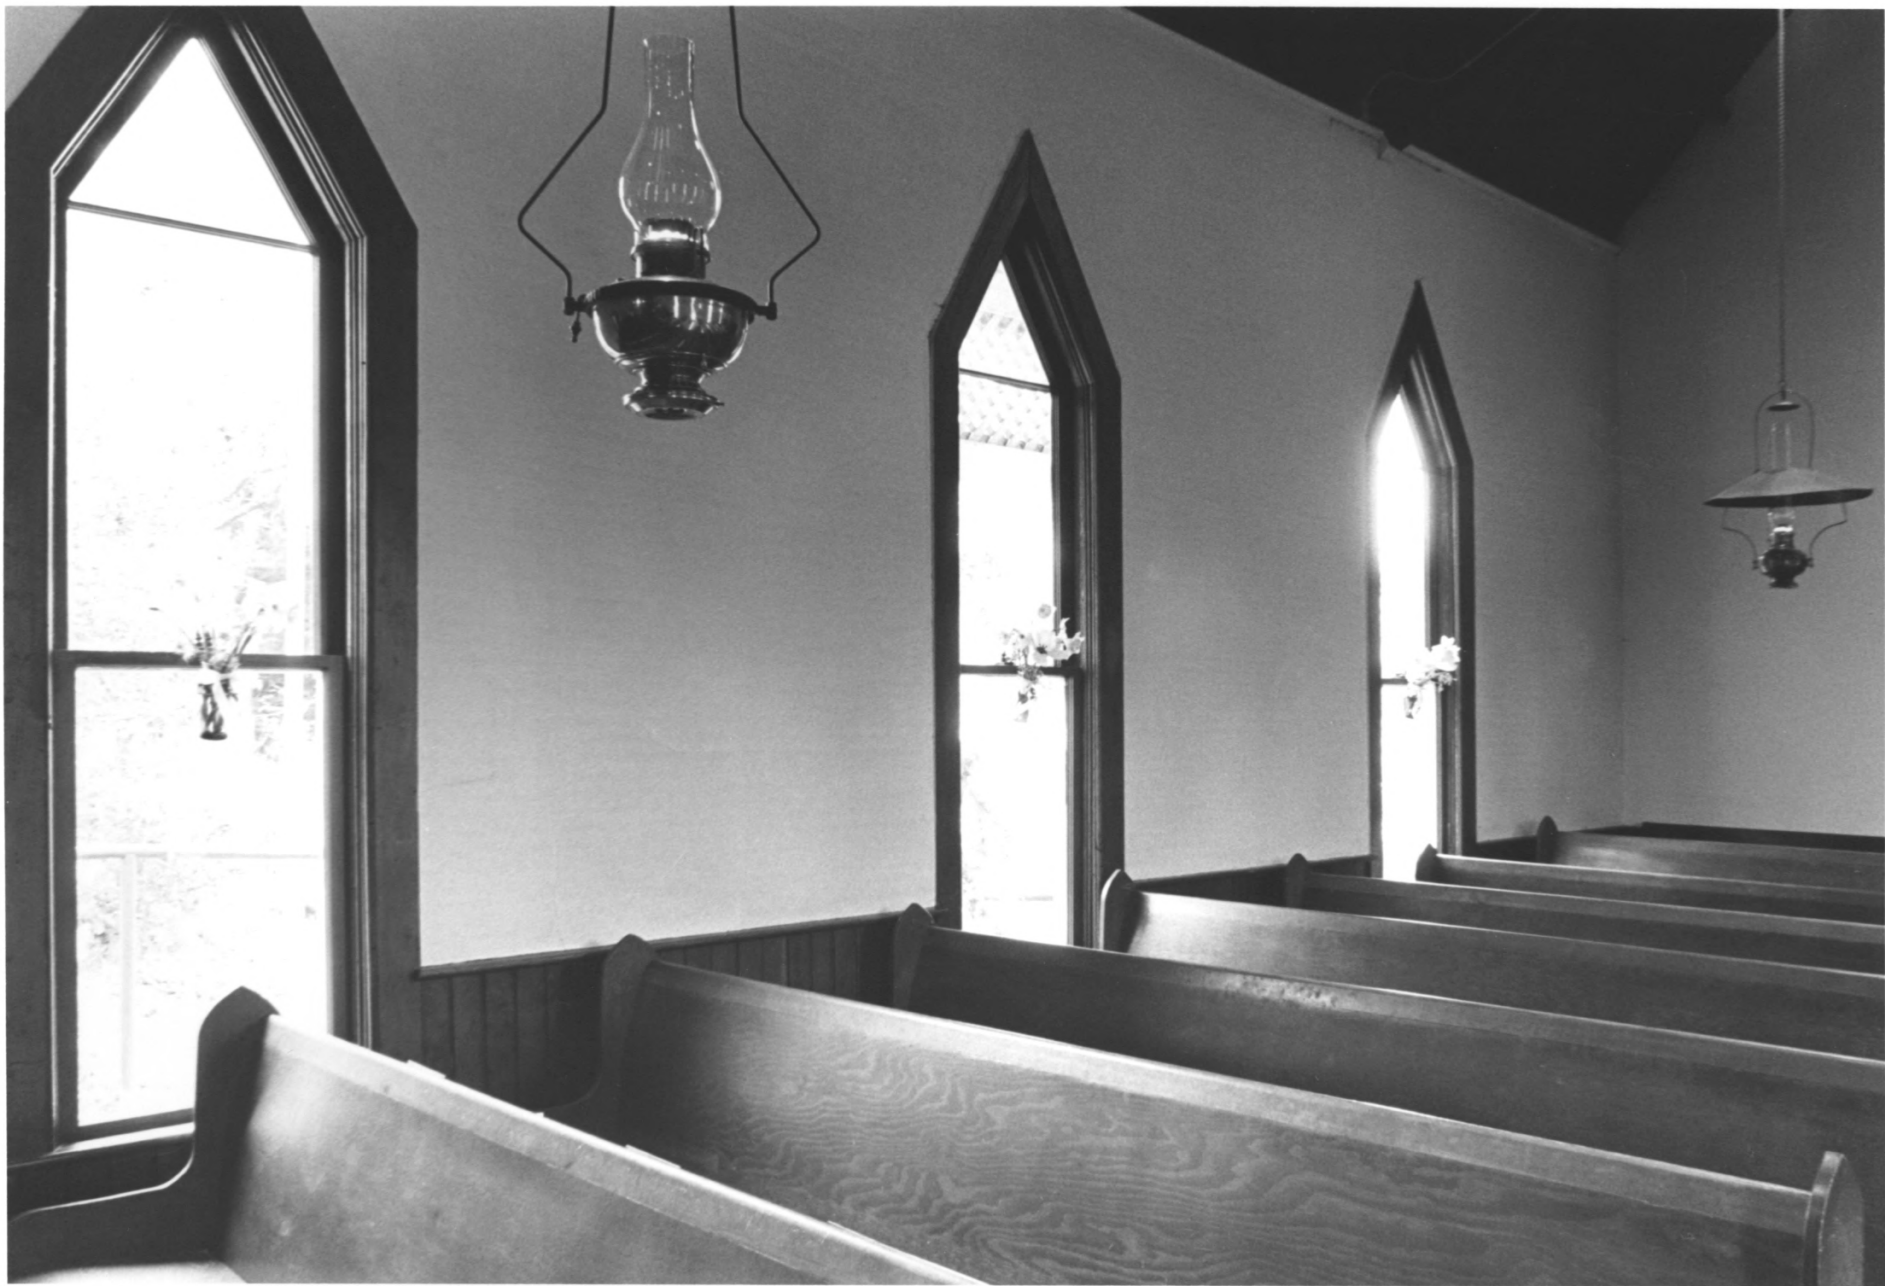

# 6

EMMANUEL EPISCOPAL CHURCH

SAN JUAN CO., WA

MRS. J. LAWRENCE

APRIL 1994

E. E. CHURCH

CHANCEL DETAIL

#7