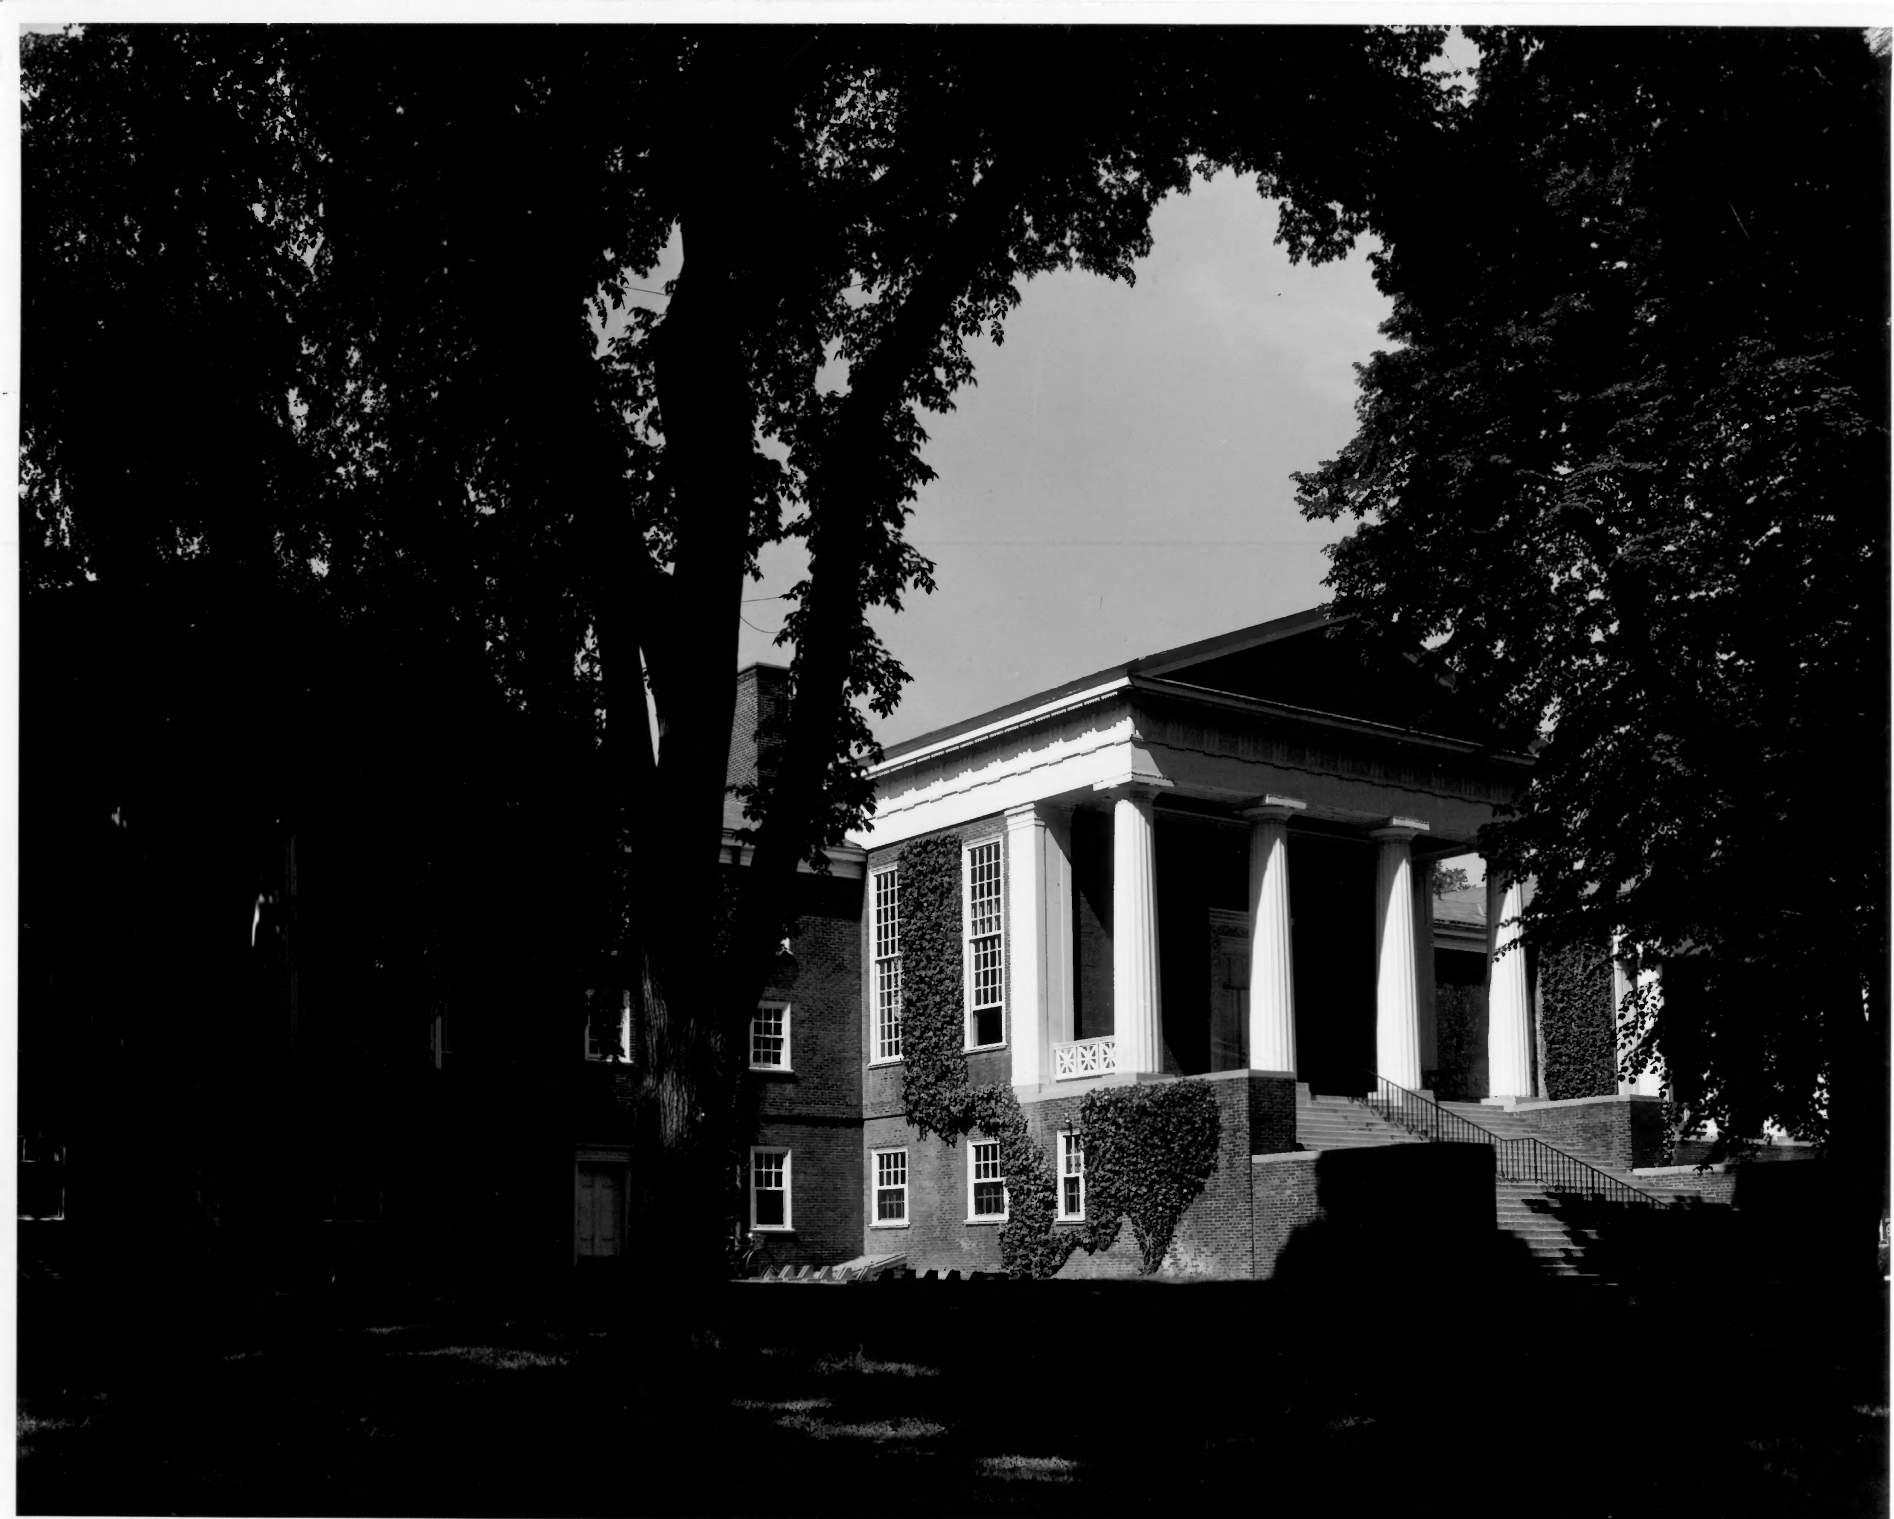

3. PHOTO REFERENCE

PHOTO CREDIT: Graydon Wood
DATE OF PHOTO: June 1972
NEGATIVE FILED AT:
Historic Registrar's Office, Hall of Records, Dover, Delaware

4. IDENTIFICATION

DESCRIBE VIEW, DIRECTION, ETC.

View of front from the south, Alumni Hall.