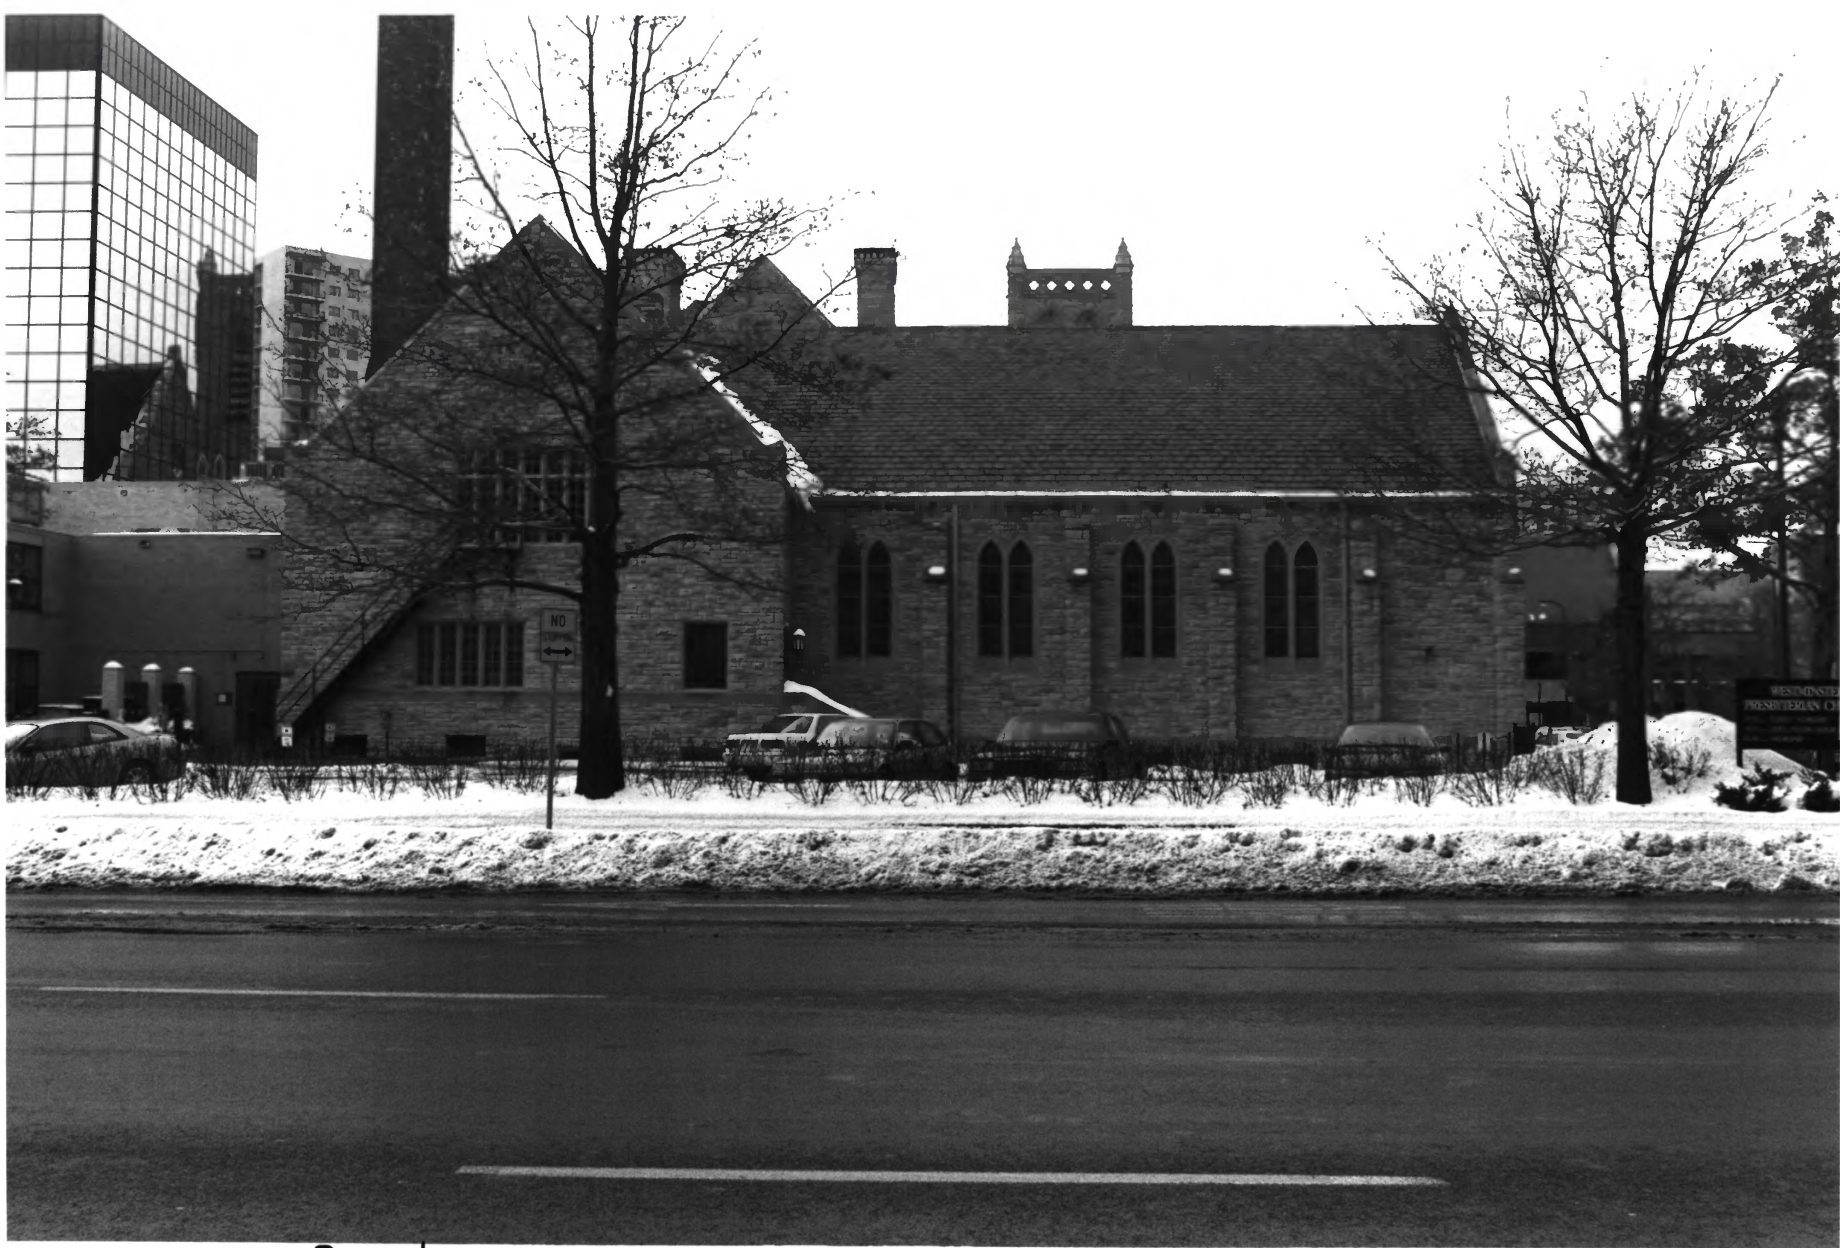

Jan., 1998

Hess, Roise & Co., Minneapolis

Looking SE

(1)

Westminster Presbyterian Church  
83-12<sup>th</sup> St. So.  
Hennepin Co., MN

Westminster Presbyterian Church, 83-12<sup>1/2</sup> St. 50., Minneapolis  
Hennepin County, Minnesota

Photographer: Christine A. Curran, Hess, Roise and Company

Jan., 1998

Hess, Roise & Co., Minneapolis

Looking SW

(2)

Westminster Presbyterian Church  
83-12<sup>th</sup> St. So., Minneapolis  
Hennepin Co., Mn