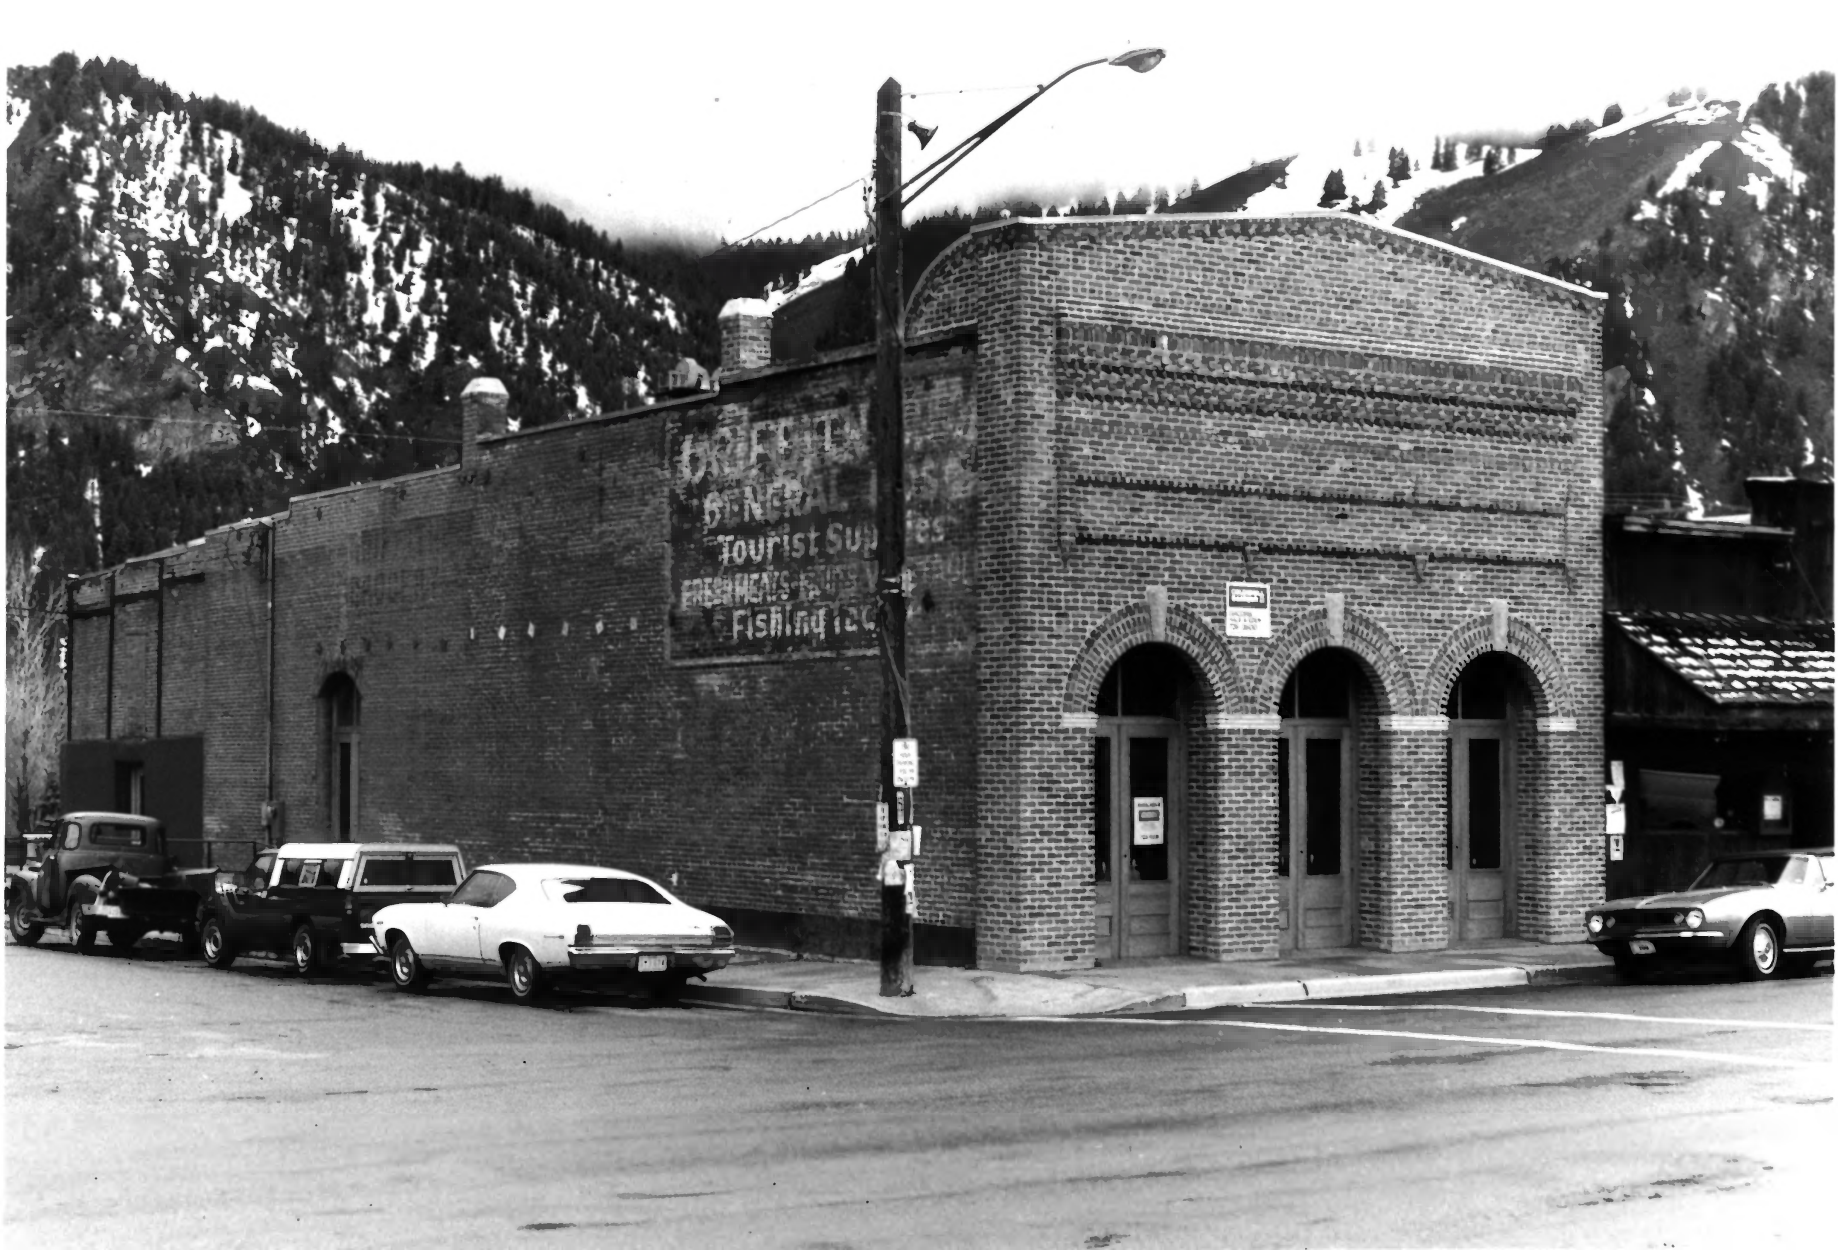

4573

POST OFFICE.

KETCHUM, IDAHO.

Greenhow and Rumsey Store Building  
Main Street  
Ketchum, Blaine County, Idaho

Historical photograph  
Photographer unknown  
Date unknown

Negative on file at the Idaho State Historical Society  
610 North Julia Davis Drive, Boise, Idaho

View from east

Photograph 1 of 3

GRAND  
GENERAL  
Tourist Sup  
FRESHMEATS  
FISHING TACK

COFFEE

COFFEE

COFFEE

Greenhow and Rumsey Store Building  
Main Street  
Ketchum, Blaine County, Idaho

Photograph by Fred Walters  
June 1983

Negative on file at the Idaho State Historical  
Society, 610 North Julia Davis Drive, Boise, Idaho

View from east

Photograph 2 of 3

Greenhow and Rumsey Store Building  
Main Street  
Ketchum, Blaine County, Idaho

Photograph by Fred Walters  
June 1983

Negative on file at the Idaho State Historical Society,  
610 North Julia Davis Drive, Boise, Idaho

Detail of northeast facade

Photograph 3 of 3