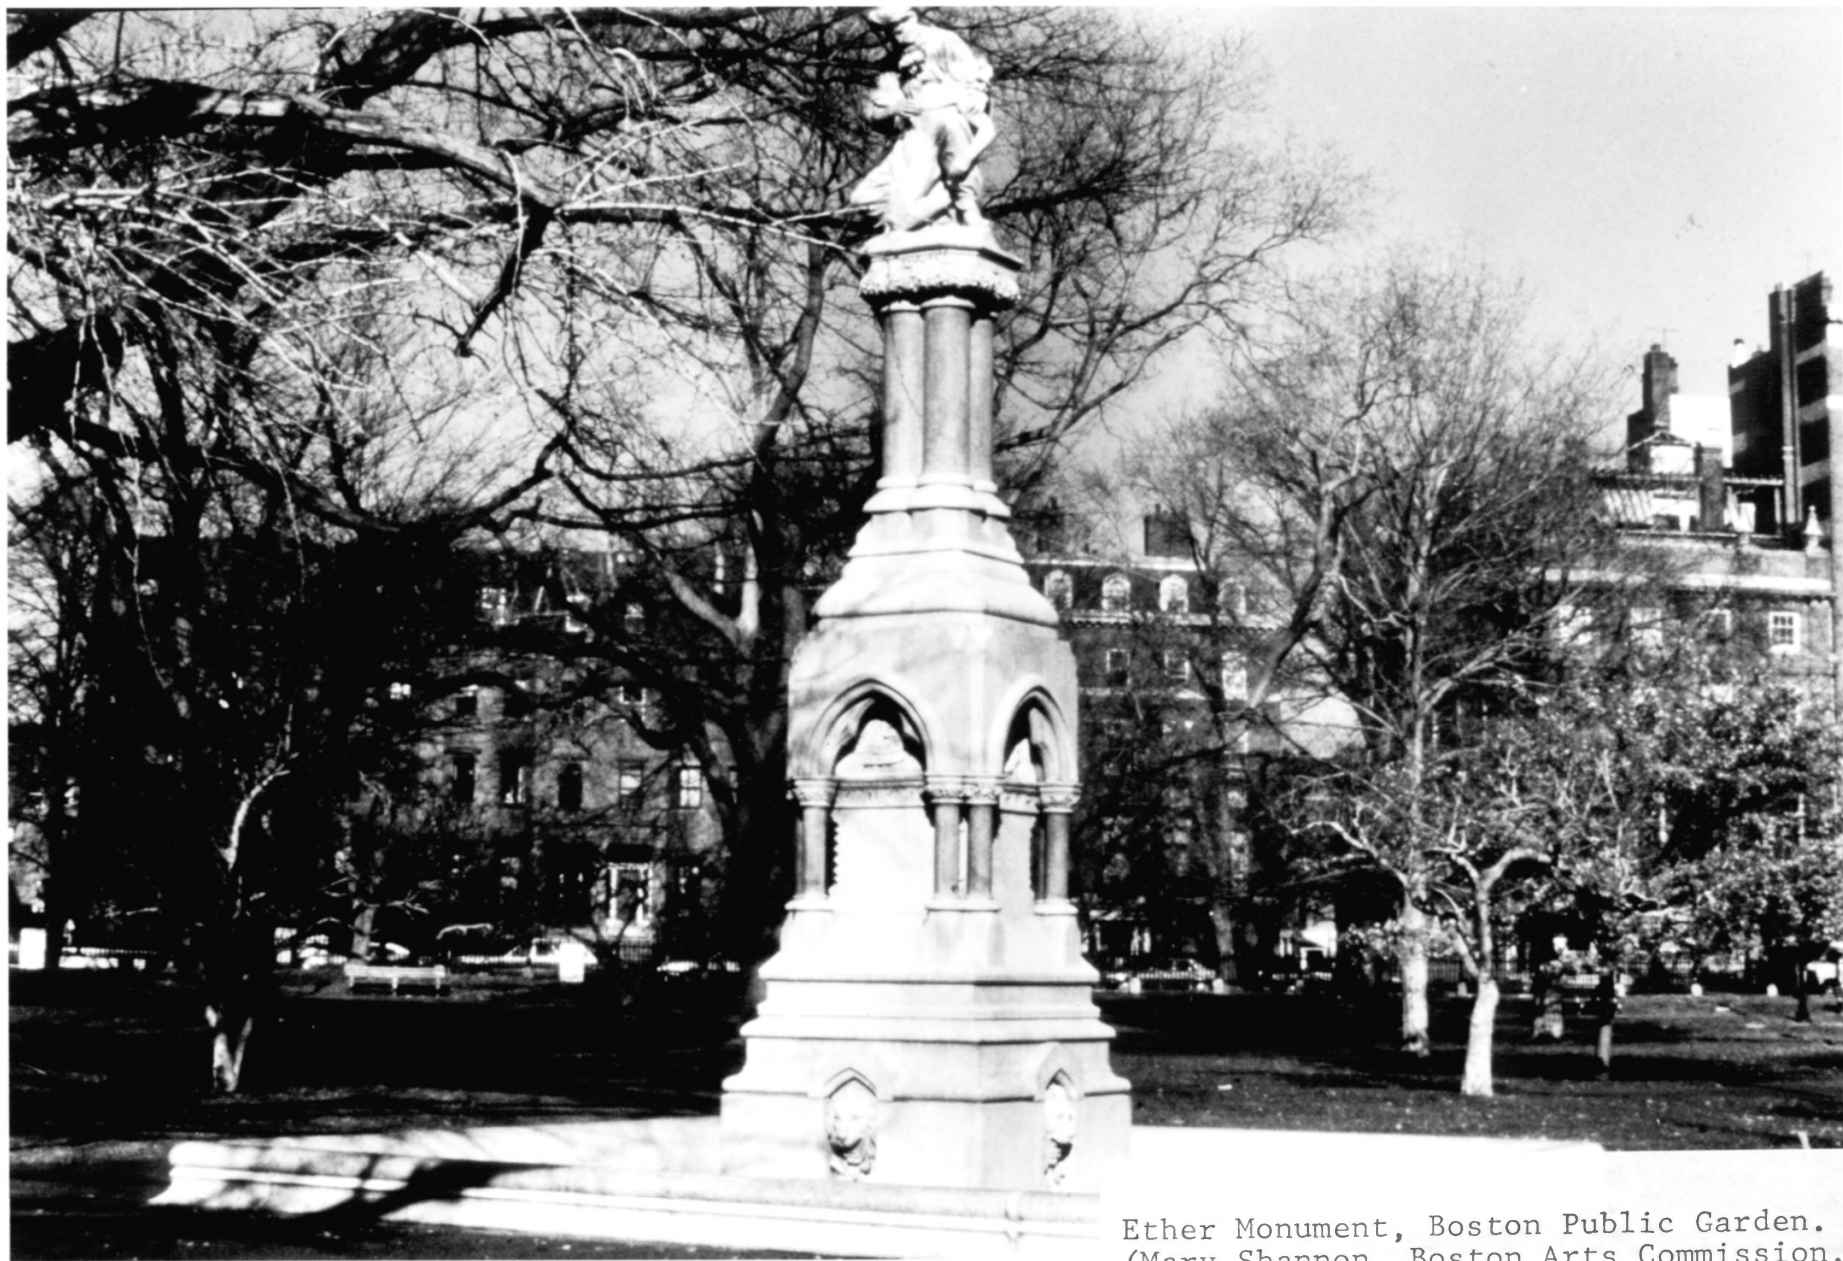

Esquestrian Statue of Gen. George Washington, Boston Public Garden. (Mary Shannon, Boston Arts Commission, 1985)

Statue of Rev. William Ellery Channing,
Boston Public Garden. (Mary Shannon,
Boston Arts Commission, 1985)

Ether Monument, Boston Public Garden.
(Mary Shannon, Boston Arts Commission,
1985)

George Robert White Memorial, Boston Public Garden. (Mary Shannon, Boston Arts Commission, 1985)