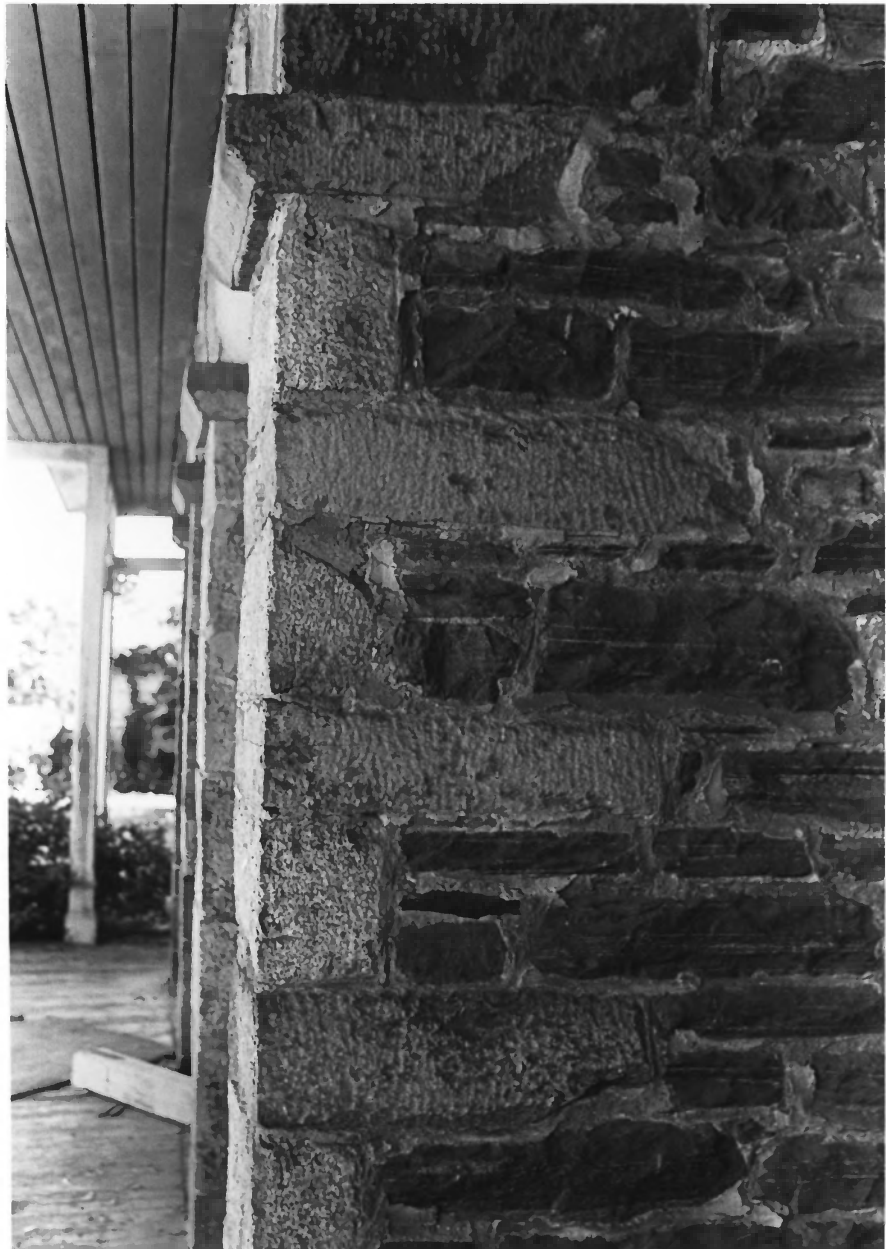

GALLAGHER MANSION - BALTIMORE CITY
PHOTO BY JEFFREY HONICK
JUNE 1980
NEG. AT CHAP
THREE ENTRANCE ARCHES LEADING
TO ENTRANCE PORTICO

GALLAGHER MANSION - BALTIMORE CITY

PHOTO BY JEFFREY HONICK

JUNE 1980

NEG. AT CHAP

FRONT PORCH FROM NORTH

GALLAGHER MANSION - BALTIMORE CITY
PHOTO BY JEFFREY HONICK
JUNE 1980
NEG. AT CHAP
DETAIL OF EXTERIOR MASONRY, SHOWING
QUOINED TRANSITION FROM GRANITE FRONT TO
SIDE OF OTHER MATERIAL