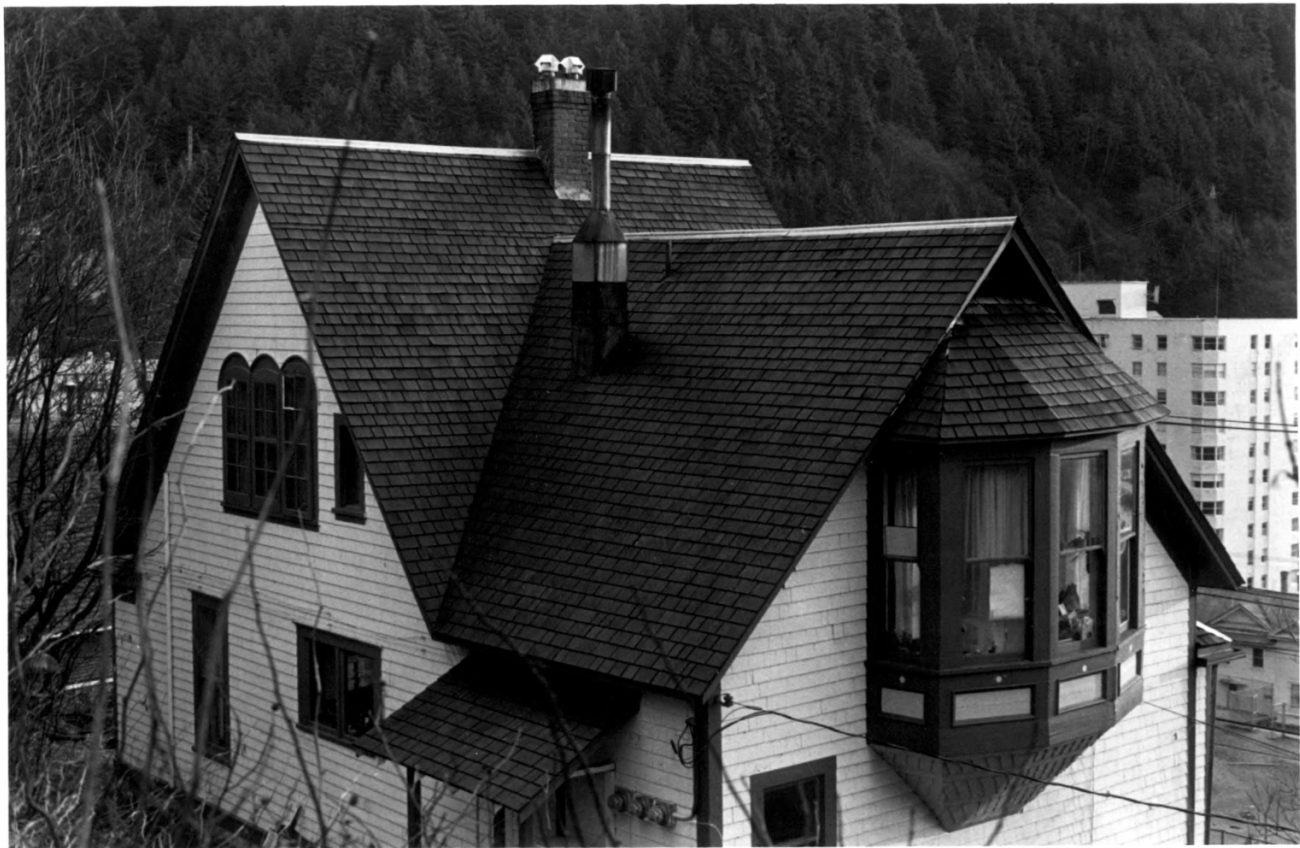

J.M. Davis House

(AHRS SITE NO. JUN-078)

Front elevation looking toward  
downtown business district.

1/2

J. M. Davis House

(AHRS SITE NO. JUN-078)

Rear and side elevation looking  
toward Mt. Juneau.

State Capitol is beyond the  
apartment building at right.