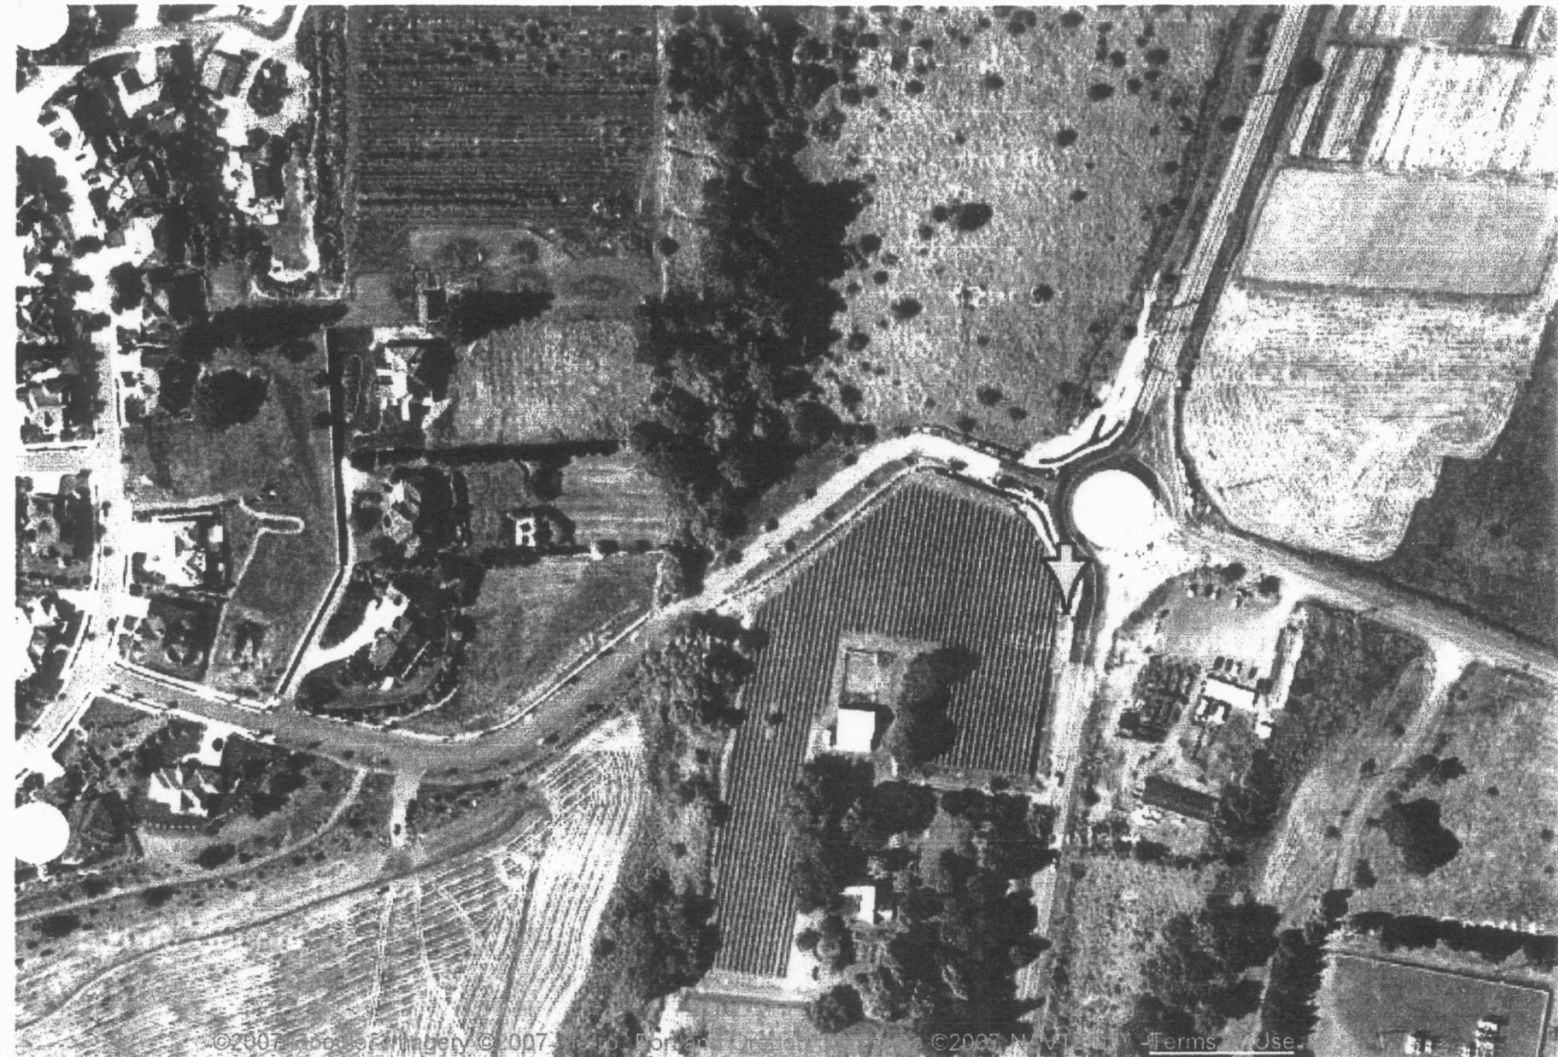

Google

Address **18451 Stafford Rd**
Lake Oswego, OR 97034

To see all the details that are visible on the screen, use the "Print" link next to the map.

©2007 Google, ©2007 Microsoft, ©2007 Nokia, ©2007 Oracle, ©2007 N.A.V. Terms Use

ShIPLEY-COOK
Farmstead

SHIPLEY - COOK FARMSTEAD
18451 SW STAFFORD RD.
LAKE OSWEGO, CLACKAMAS CO., OR

SALLY DONOVAN - PHOTOGRAPHER

NOVEMBER, 2006

CONTEXT, LOOKING W FROM PROPERTY DRIVEWAY ✓

1 OF 20

SHIPLEY-COOK FARMSTEAD
CLACKAMAS COUNTY, OR

SALLY DONOVAN - PHOTOGRAPHER
NOVEMBER 2006

CONTEXT, LOOKING N/E TO STAFFORD RD FROM DRIVE

2 of 20

SHIPLEY COOK FARMSTEAD
CLACKAMAS CO. OR.

SALLY DONOVAN, PHOTOGRAPHER
NOV. 2006

CONTEXT, LOOKING N AT BARN FROM DRIVE