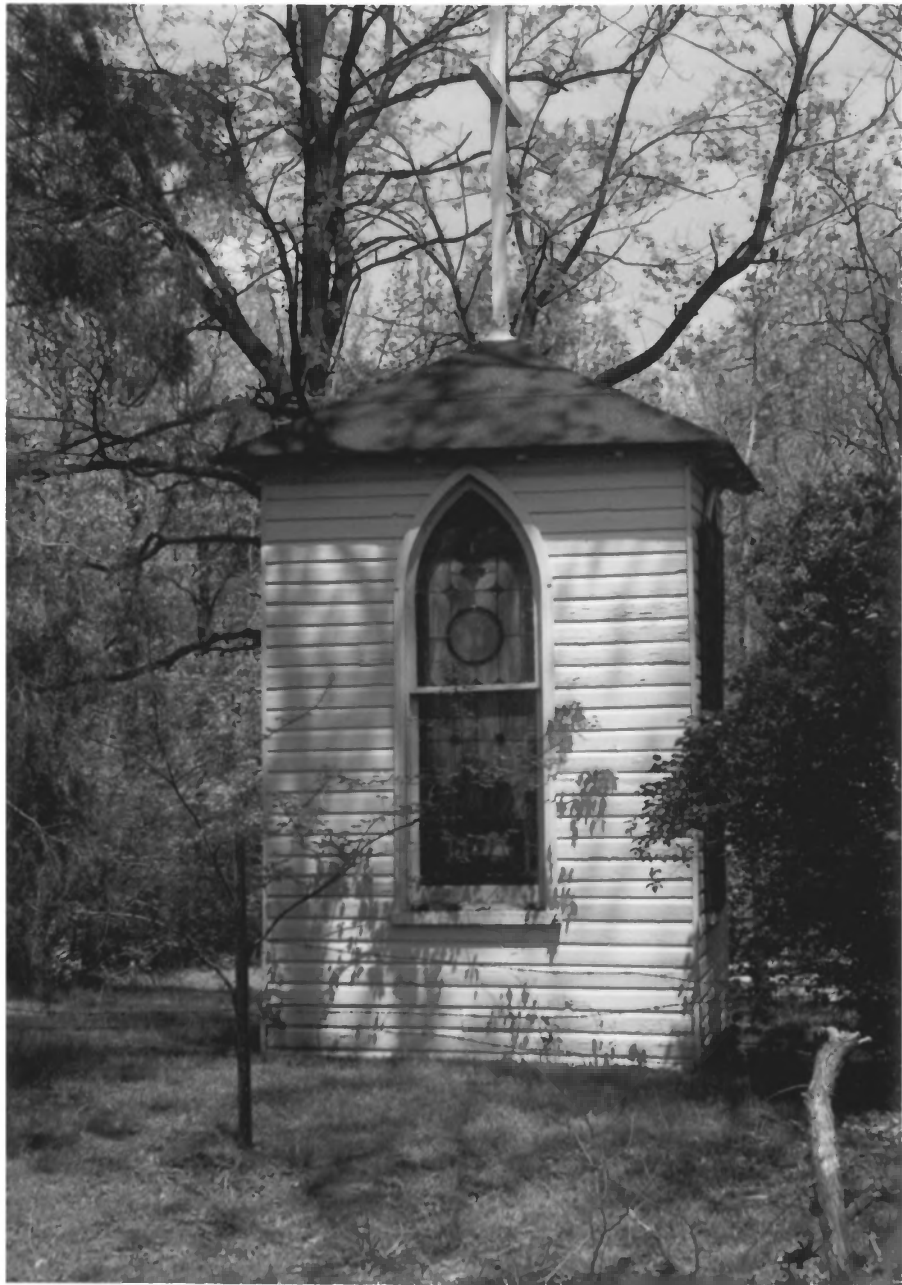

"The cottage" at Beall's Pleasure
Landover Maryland
Prince Georges County April 1979

Log House

Beulah Pleasure
Landover Md

Prince George's County

1979 April

Chapel ~~Staple~~ from ~~St~~ Lambrose
Church taken at
Beak's Pleasure April 1979
Prince George's County