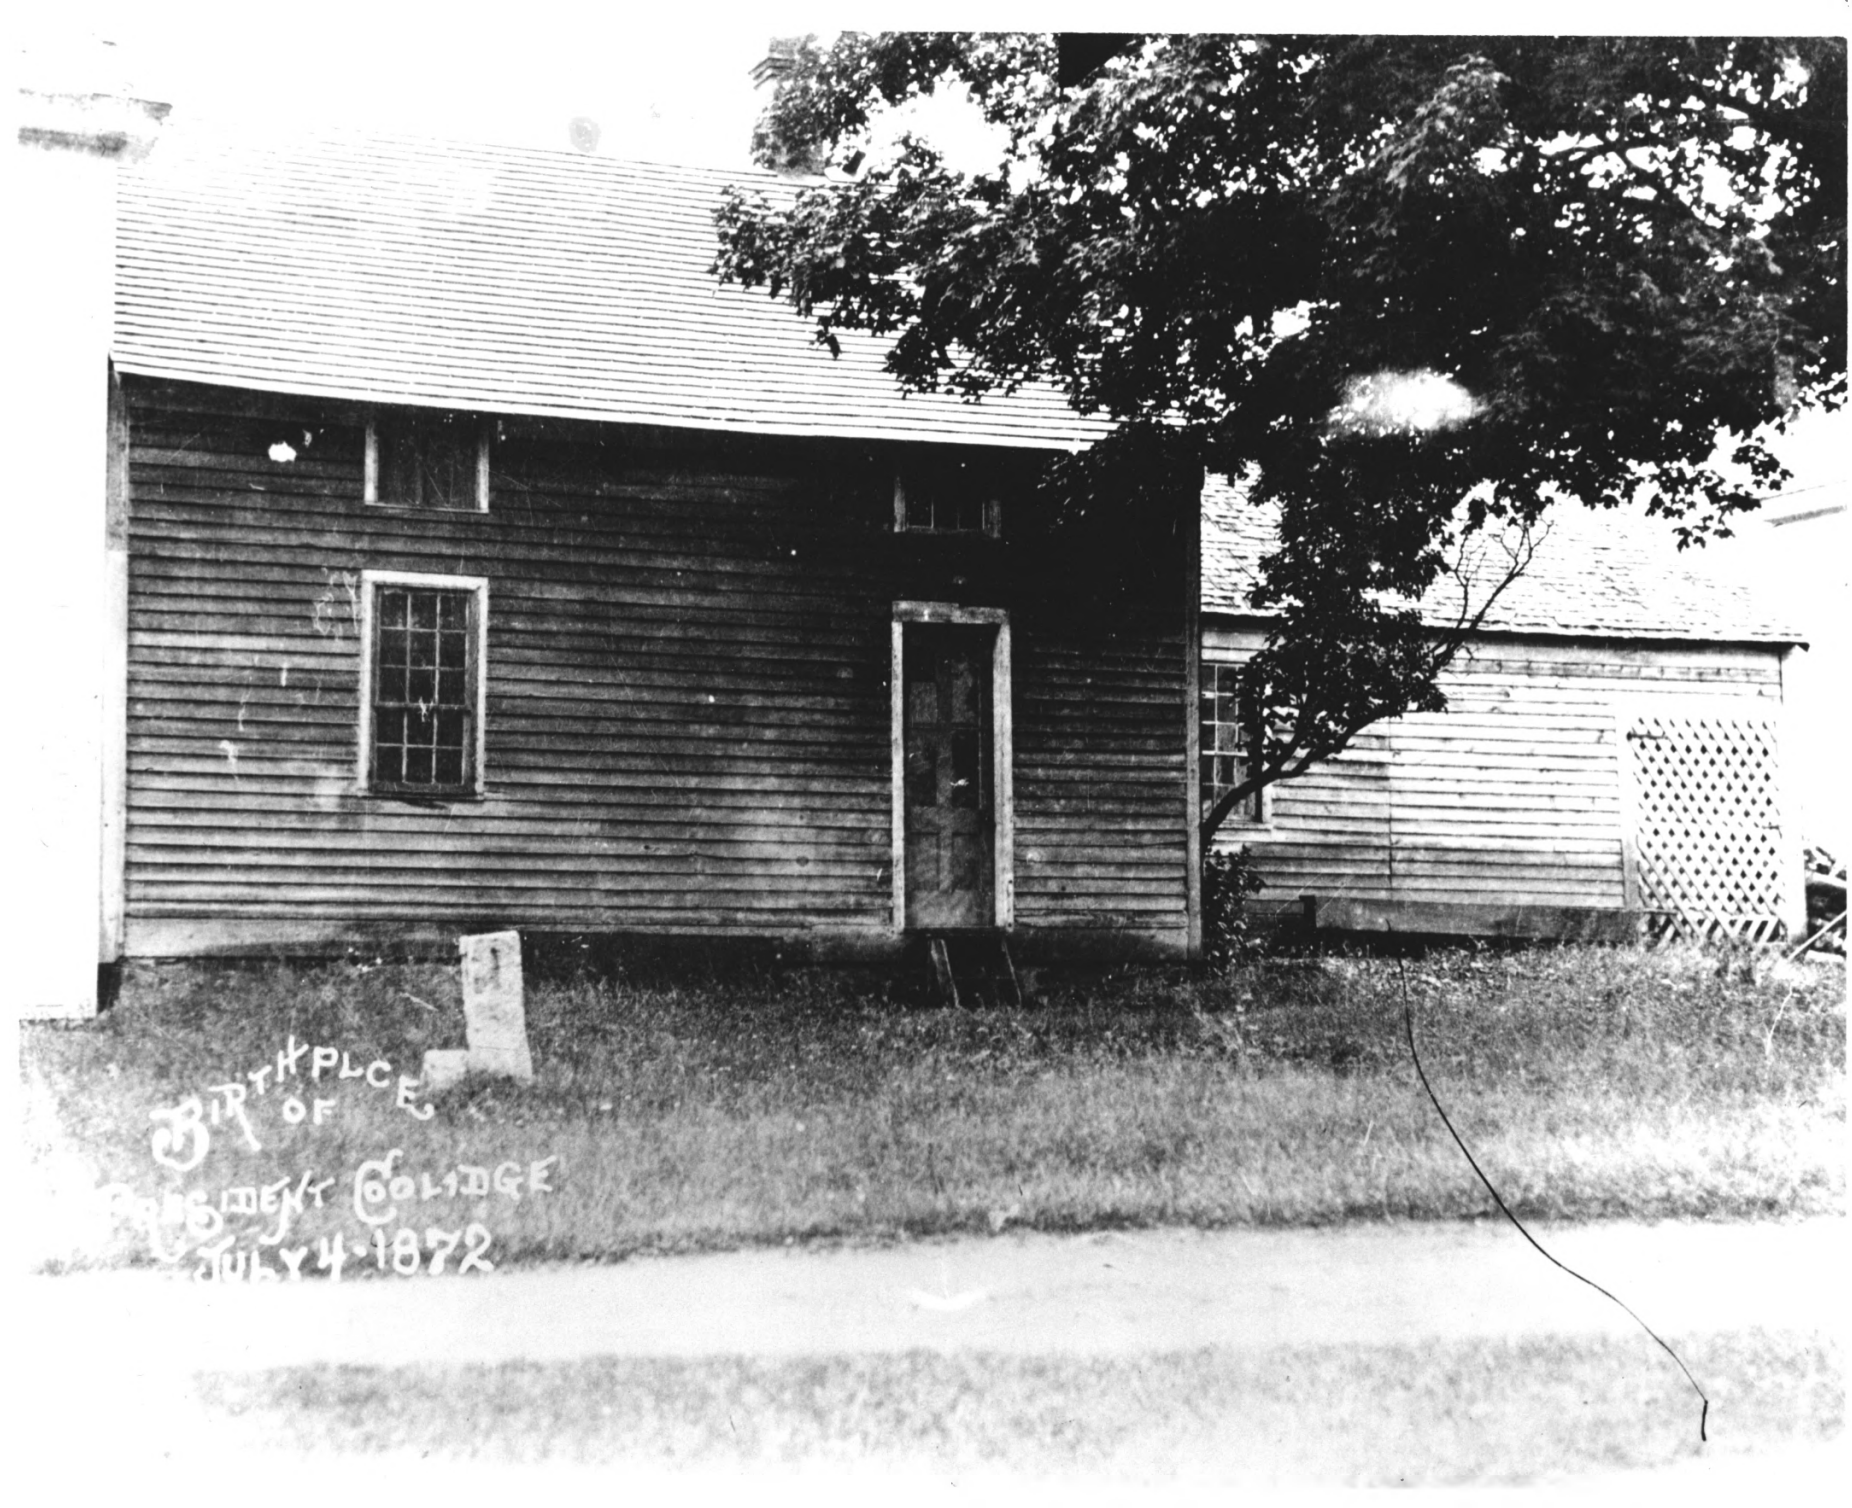

BIRTHPLACE
OF

PRESIDENT COLIDGE
JULY 4-1872

NPS Number 70.12.50.0001

Title: Calvin Coolidge

Birthplace

Loc. Plymouth, VT.

4

Come in & See
THE WILDER HOUSE
Attributed and Owned by
VERMONT HISTORIC SITES COMMISSION
Food served all day