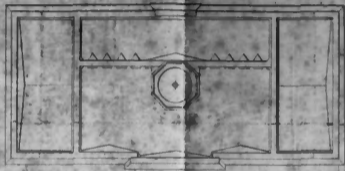

Plan de l'église