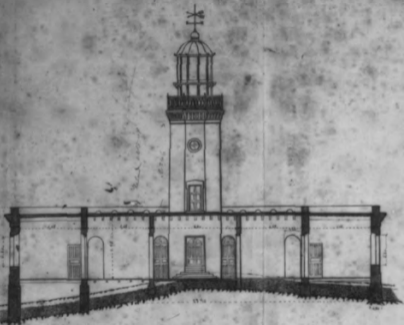

Corte per A.B.