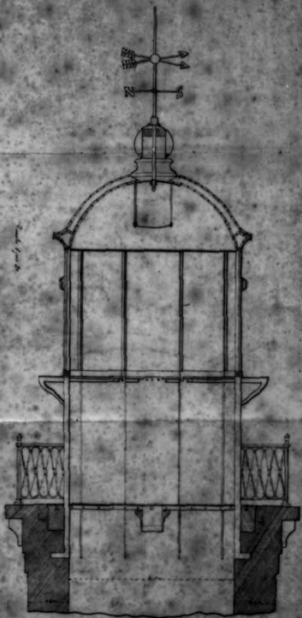

OCT 22 1981

Fig. 11. Lighthouse.

NRHP THEMATIC NOMINATION
LIGHTHOUSES OF PUERTO RICO *Thematic*

System

Res.

NAME: Punta Tuna

CITY/STATE: Maunabo, PR

PHOTOGRAPHER: LUIS MORALES

DATE: AUGUST 1978

NEGATIVE: HABS/HAER

DESCRIPTION: 1891-2 site drawing

Cross section of lantern

JUN 17 1980

NUMBER: 9 OF 14

OCT 22 1981

Faro de Punta la tuna. Maunabo.