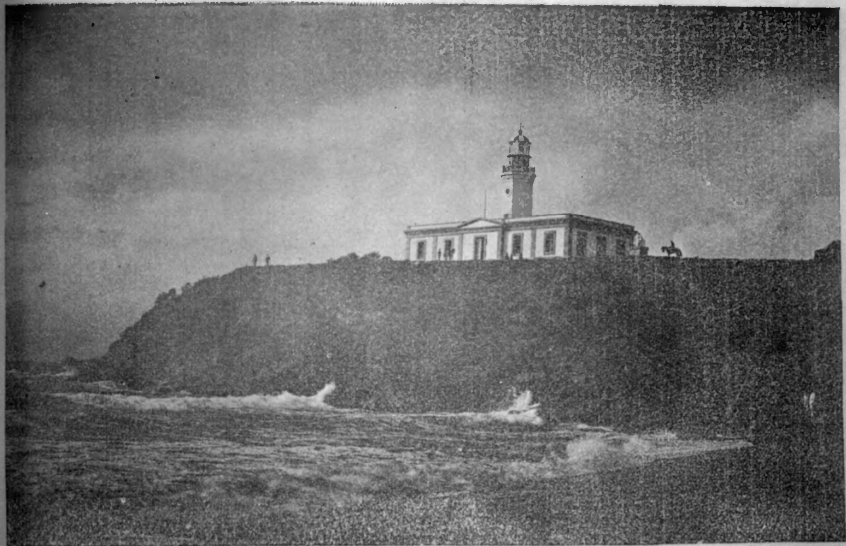

DATE: AUGUST 1978

NEGATIVE: HABS/HAER

DESCRIPTION: 1891-2 site drawing

Cross section of lantern

JUN 17 1980

NUMBER: 9 OF 14

OCT 22 1981

Faro de Punta la tuna. Maunabo.