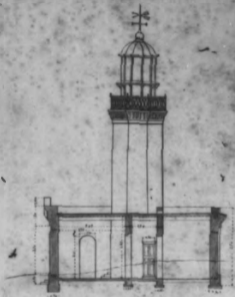

Corte per E.F.