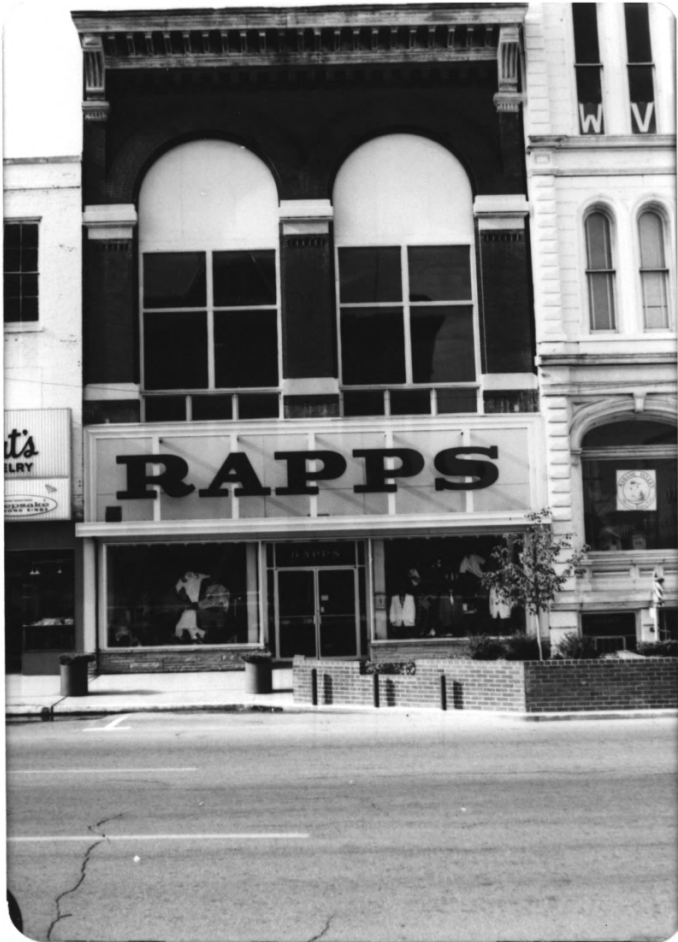

t's
RLRY

WELLS FARGO
SAVINGS BANK

RAPPS

W V