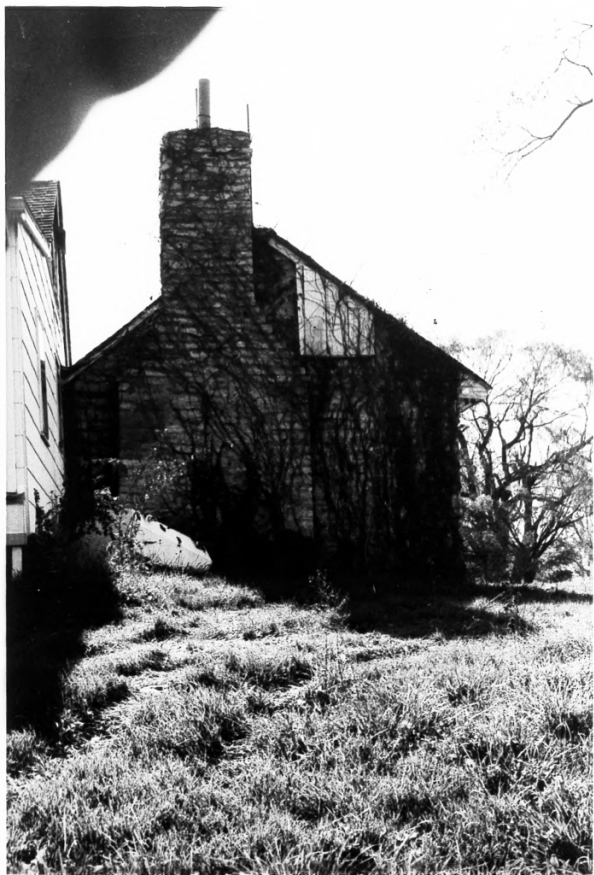

Date Taken January 1984

Negative Location Kentucky Heritage Council

View west side of kitchen

Photo #

2 of 4

JUN 6 1985

KENTUCKY HERITAGE COUNCIL  
STATE HISTORIC PRESERVATION OFFICE  
FRANKFORT, KENTUCKY 40601