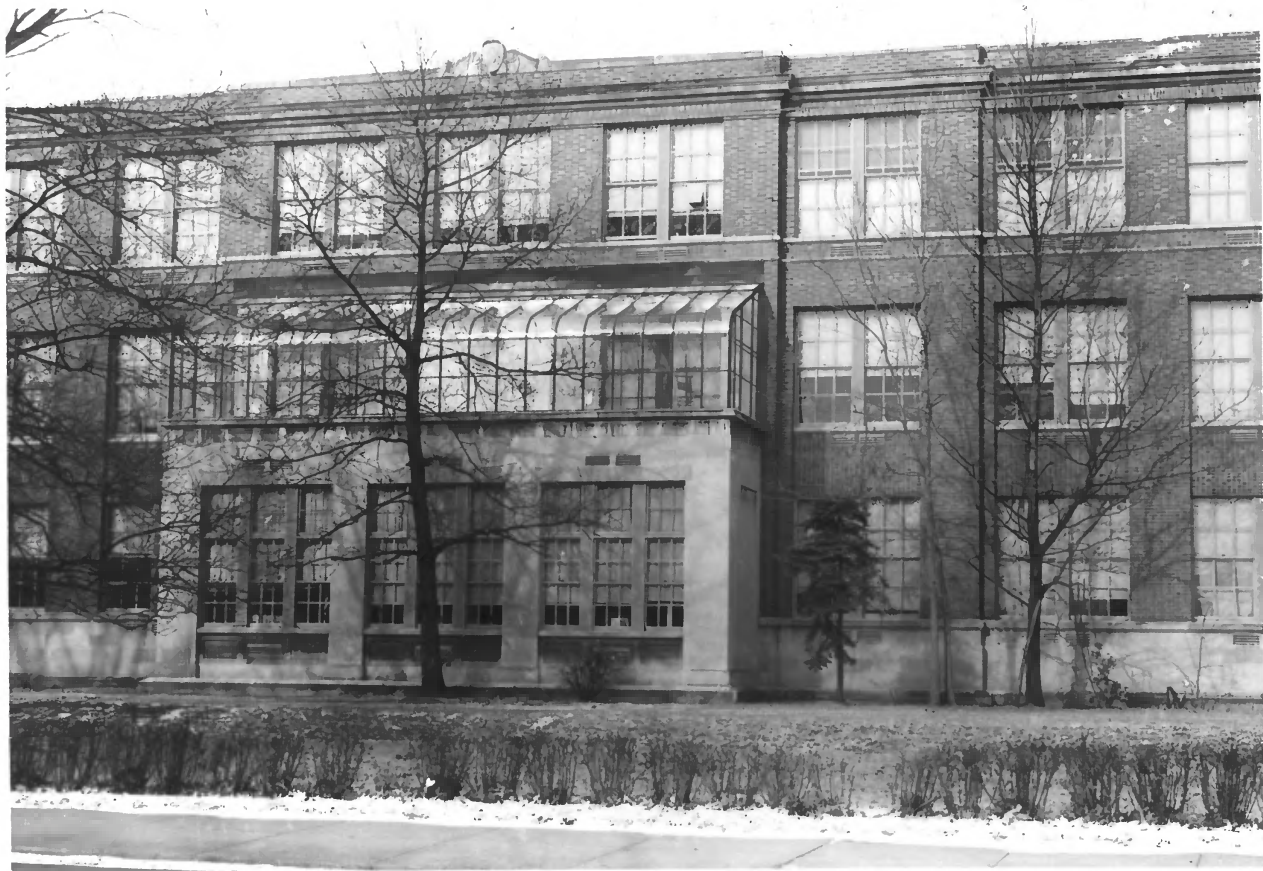

Shortridge High School  
3401 North Meridian Street  
Indianapolis, Indiana 46205

Photographer: Aaron Perry

Taken: May 1981

Negative: Helene Arehart

View Showing: Over-all view of building, taken from  
northwest angle.

Photo 1 of ~~26~~  
27

Shortridge High School

3401 North Meridian Street

Indianapolis, Indiana 46205

Photographer: Eric Arehart

Taken: April 1983

Negative: Helene Arehart

View Showing: One of four student entrances

Photo 2 of 26

Shortridge High School

3401 North Meridian Street

Indianapolis, Indiana 46205

Photographer: Aaron Perry

Taken: May 1981

Negative: Helene Arehart

View Showing: Conservatory exterior, south facade