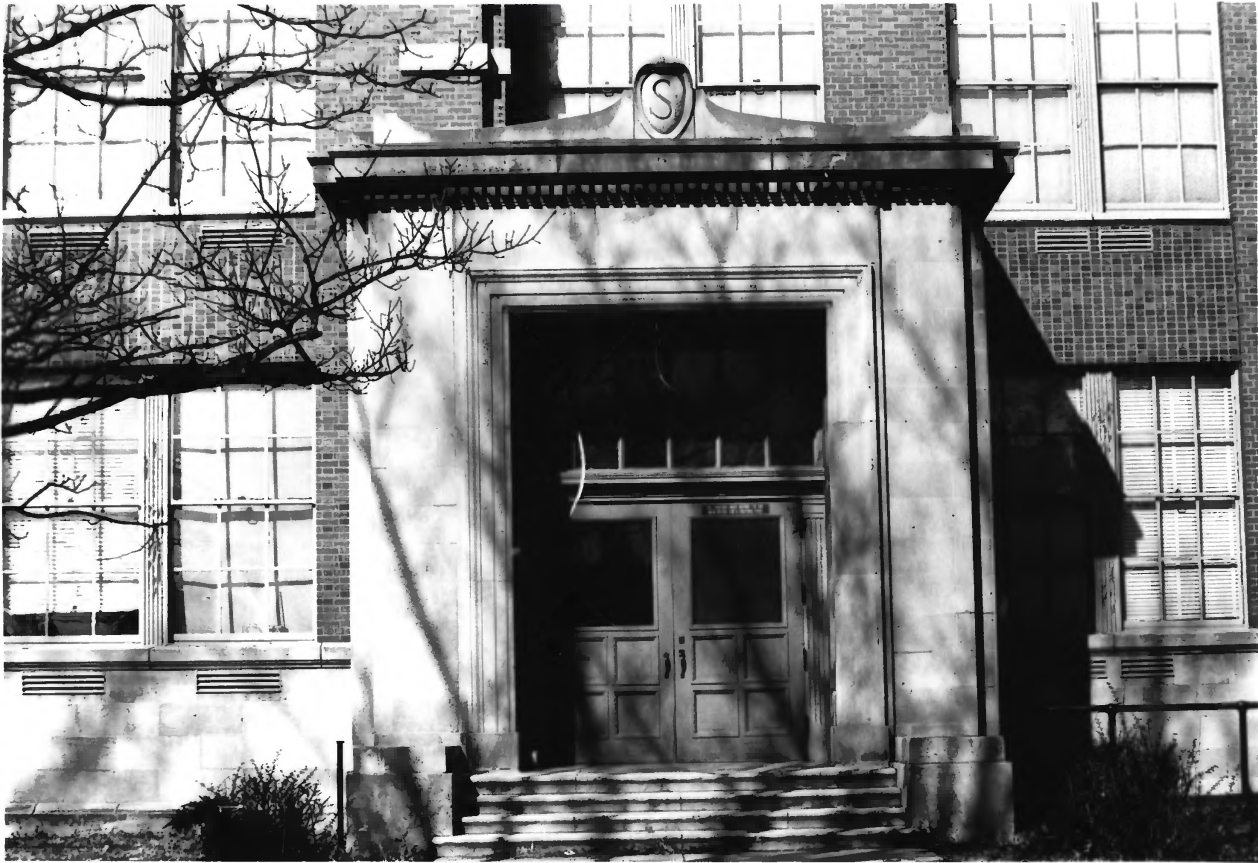

Shortridge High School  
3401 North Meridian Street  
Indianapolis, Indiana 46205

Photographer: Aaron Perry

Taken: May 1981

Negative: Helene Arehart

View Showing: Over-all view of building, taken from  
northwest angle.

Photo 1 of ~~26~~  
27

Shortridge High School

3401 North Meridian Street

Indianapolis, Indiana 46205

Photographer: Eric Arehart

Taken: April 1983

Negative: Helene Arehart

View Showing: One of four student entrances