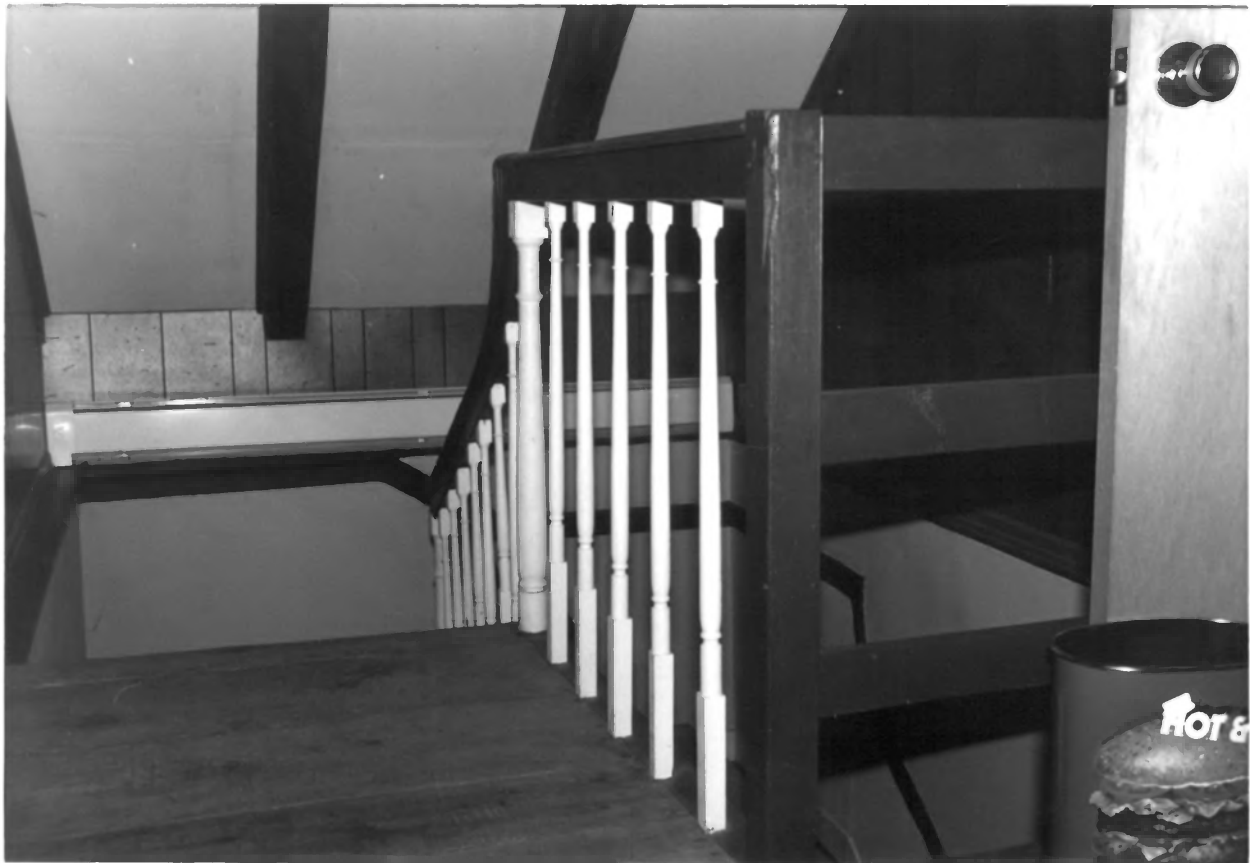

CARR-825

Carroll County, Maryland

Joe Getty, February 1984

Maryland Historical Trust, Annapolis, MD

Mantel, SW room, 1st floor

#8/15

1. CARR-825 CHRISTOPHER ERB HOUSE
2. Carroll County, Md.
3. Joe Getty
4. February 1984
5. Maryland Hist. Trust, Annapolis, Md.
6. Interior - SW bedroom woodwork
7. # 9/15