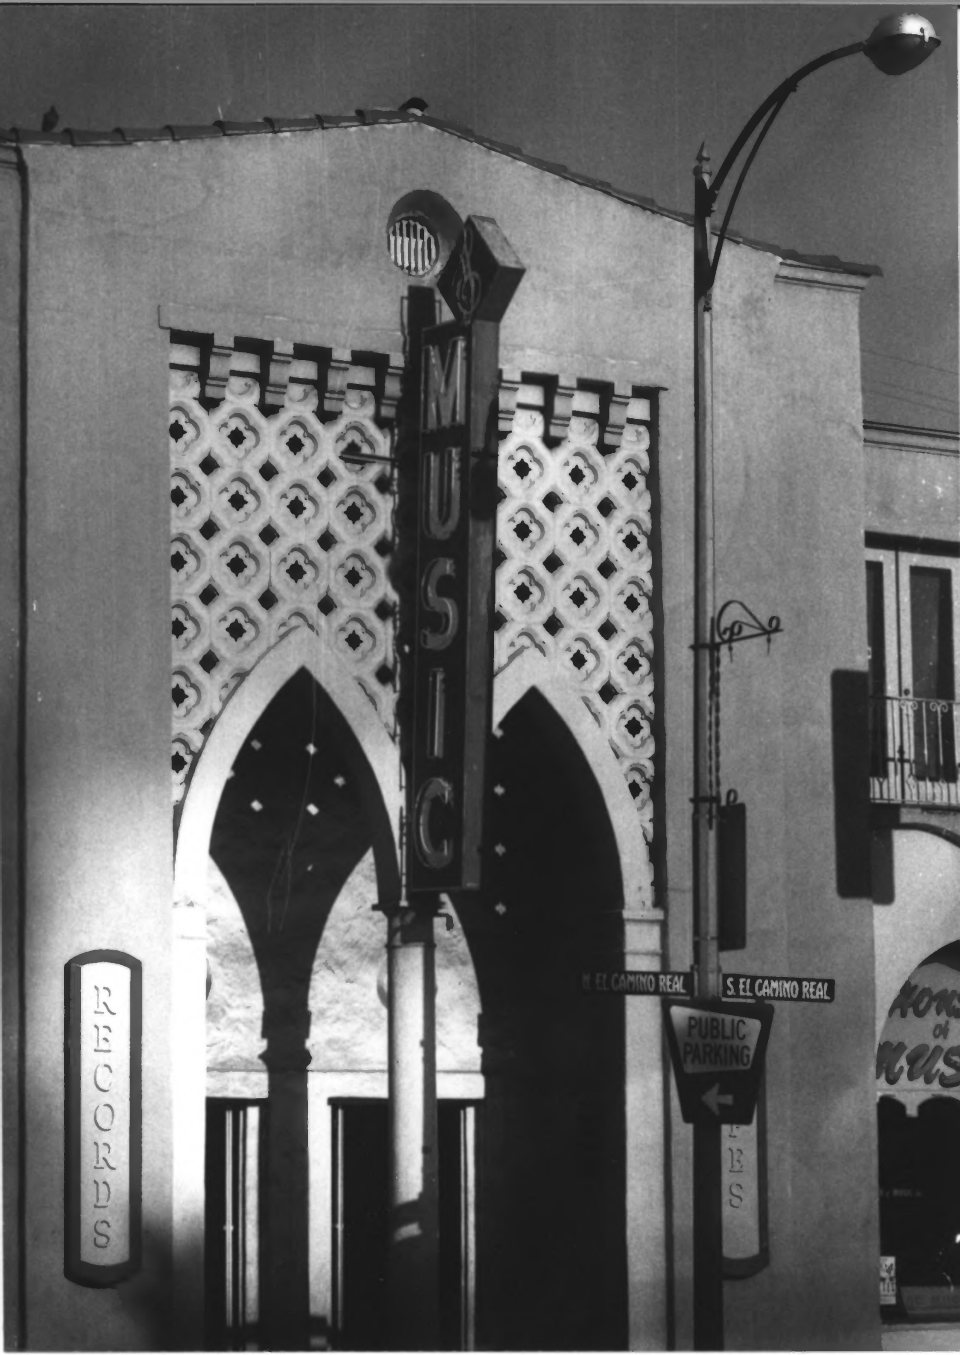

Oscar Easley Block

San Clemente, CA

Photographed by Fred Swegles 2/3/82

Negative maintained by P.H. Thompson

P.O. Box 2280, Newport Beach, CA

View to east showing building front.

Photograph #1

RECORDS