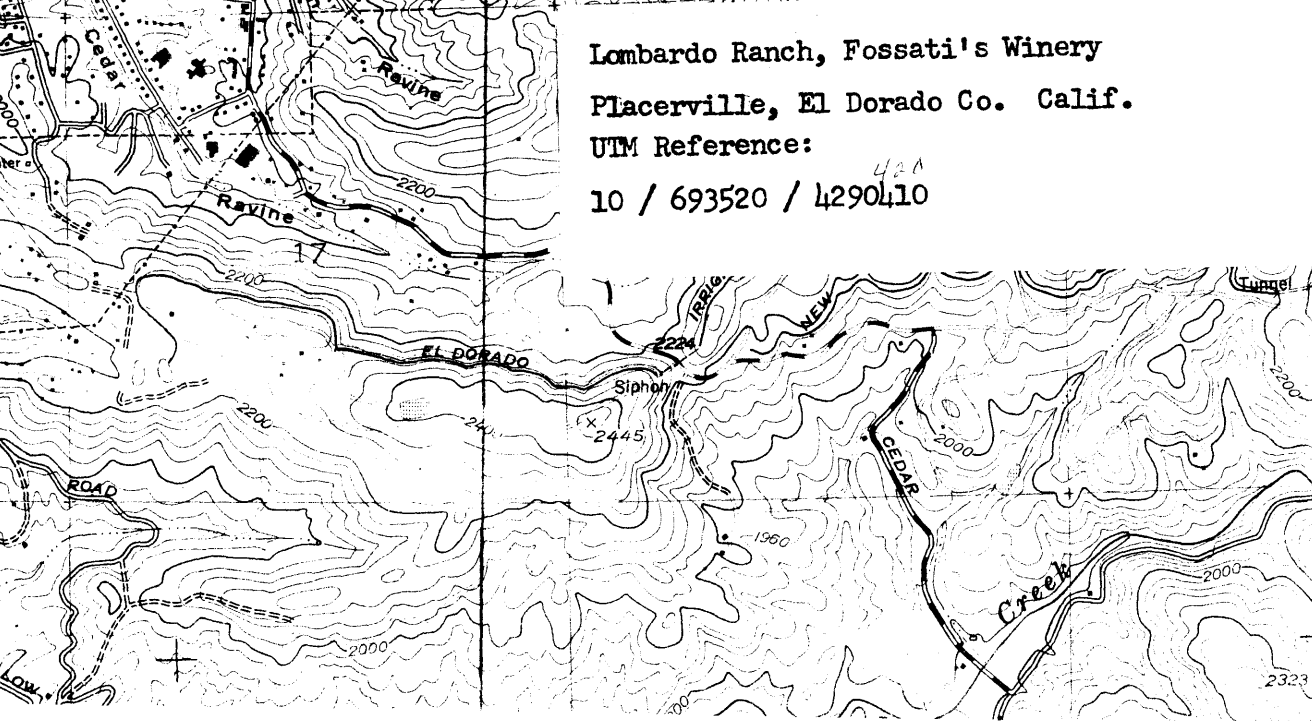

PLACERVILLE QUADRANGLE
 CALIFORNIA—EL DORADO CO.
 7.5 MINUTE SERIES (TOPOGRAPHIC)
 NE/4 PLACERVILLE 15' QUADRANGLE

1861, 1 SW
 (SLATE MTN)

47'30" 2 3 694 120°45' 38°45'

390 000
 FEET

Lombardo Ranch, Fossati's Winery
 Placerville, El Dorado Co. Calif.
 UTM Reference:
 10 / 693520 / 4290410

788

4287

42'30"

2323