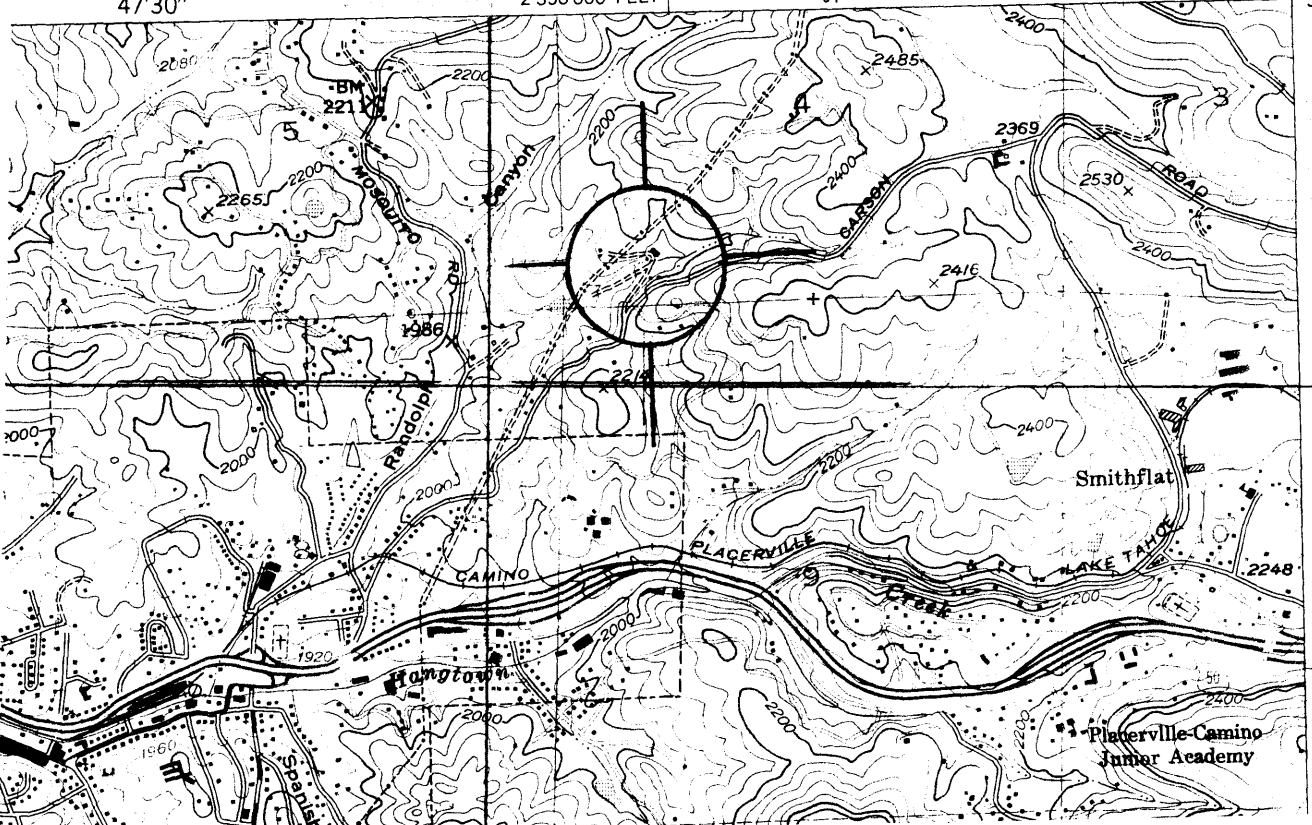

PLACERVILLE QUADRANGLE
 CALIFORNIA—EL DORADO CO.
 7.5 MINUTE SERIES (TOPOGRAPHIC)
 NE/4 PLACERVILLE 15' QUADRANGLE

1861, 1 SW
 (SLATE MTN)

47'30" 2 3 694 120°45' 38°45'

390 000
 FEET

Lombardo Ranch, Fossati's Winery
 Placerville, El Dorado Co. Calif.
 UTM Reference:
 10 / 693520 / 4290410

788

4287

42'30"

2323