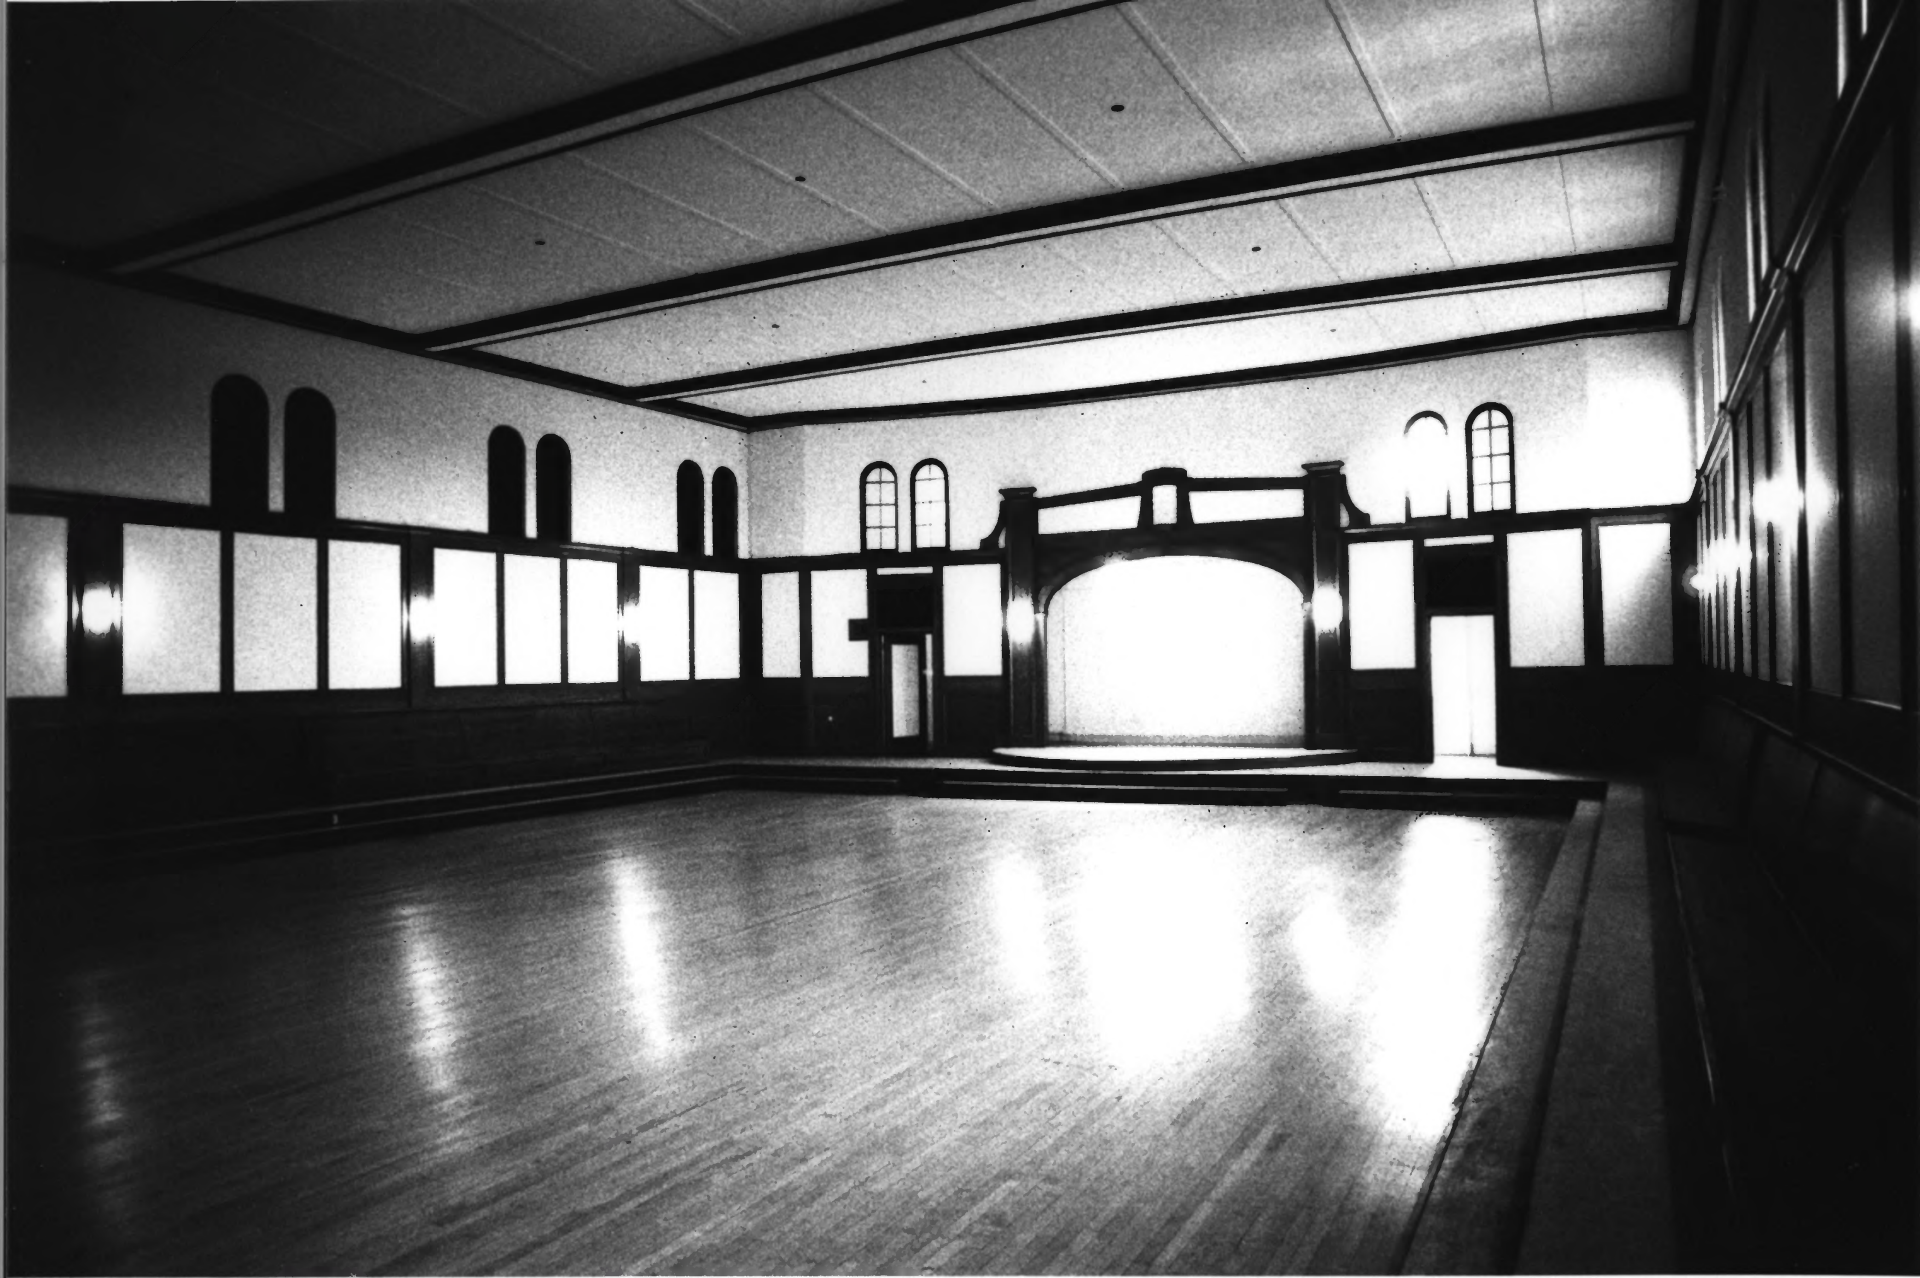

Kathryn Morris (Piedata Heritage)

2001

Lacner Room, Fullerton Public Library

Exterior, South (rear) side

7 of 11

Fellston Odd Fellows Temple
112 East Commonwealth Avenue
Fellston, California 94832

Orange County