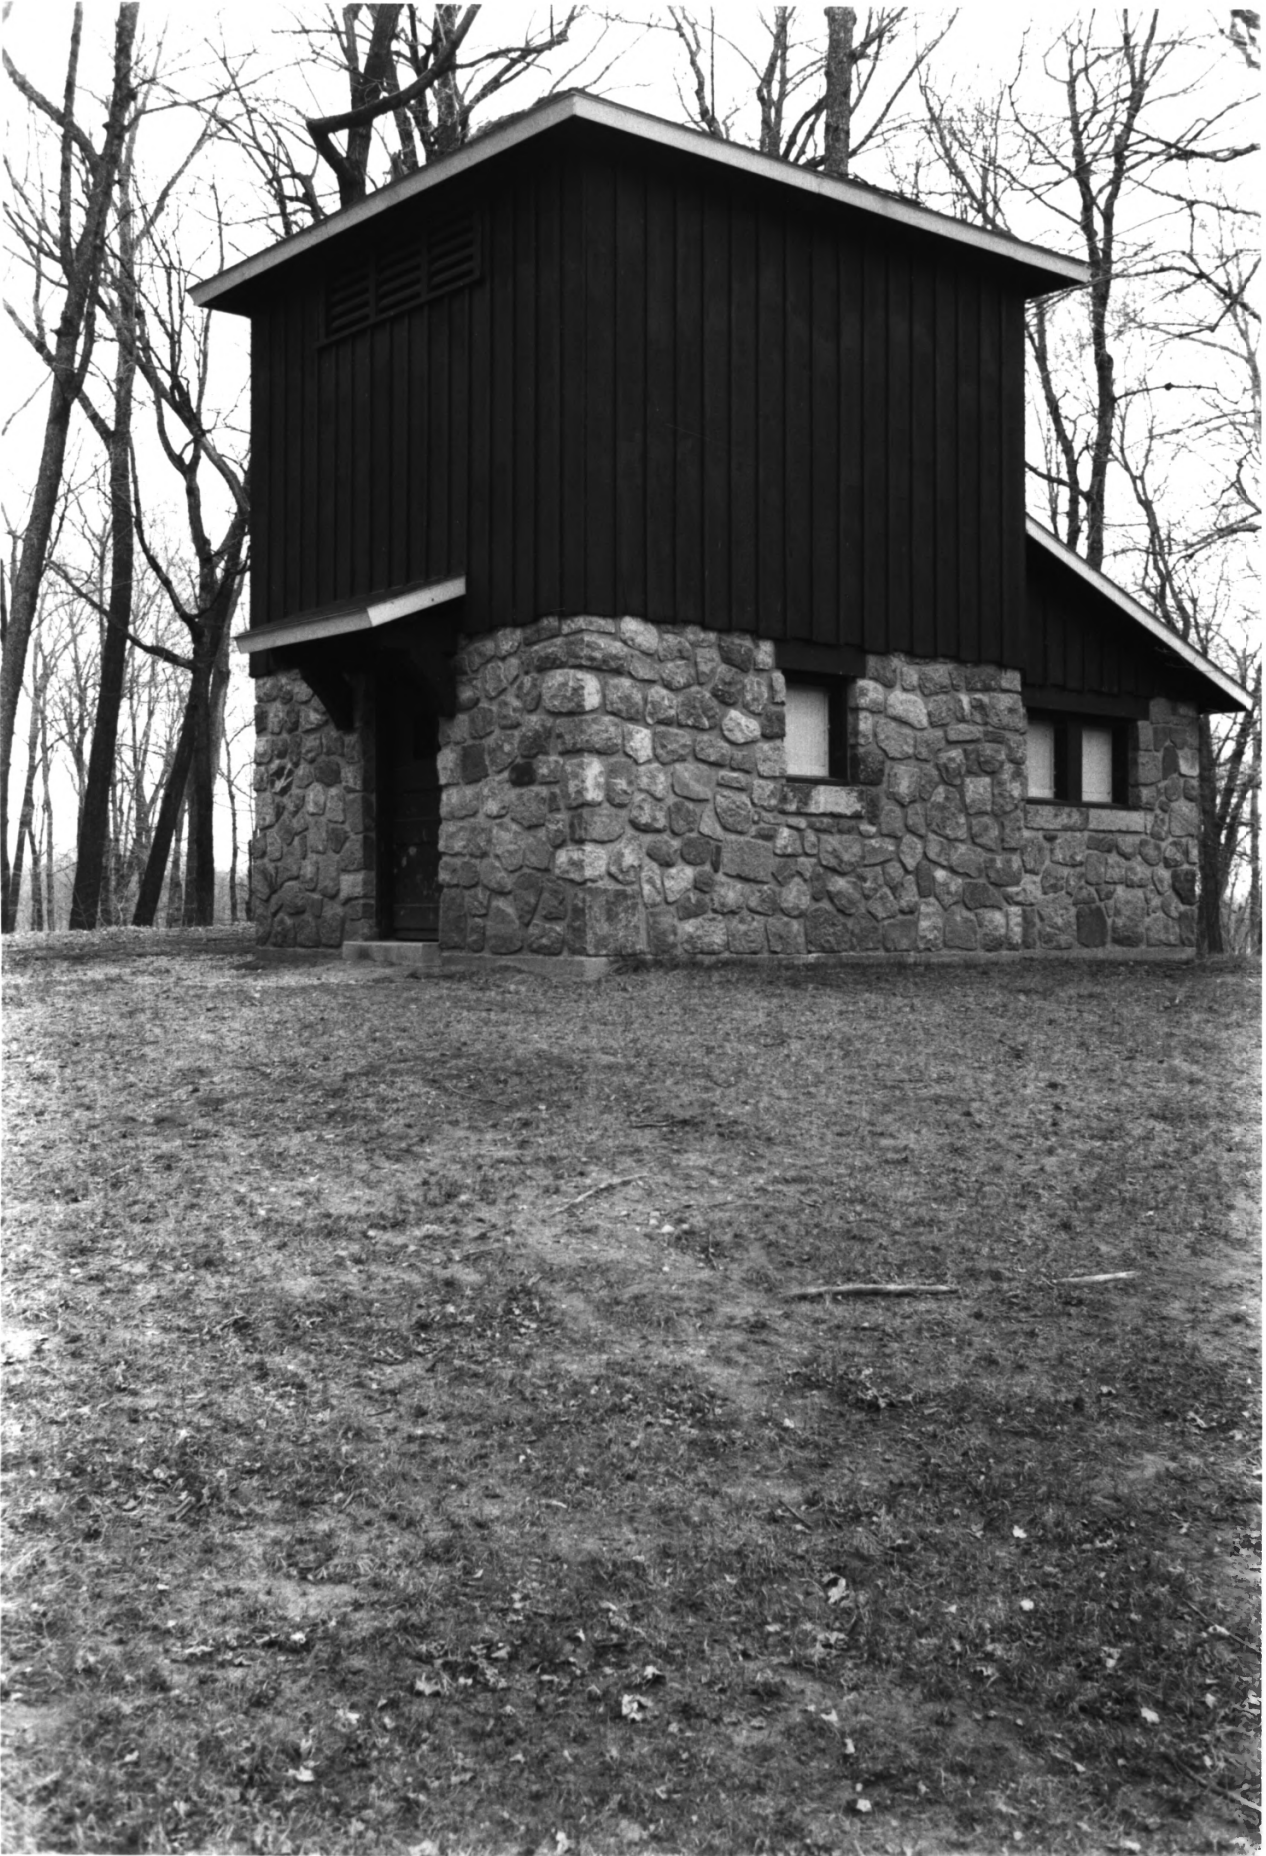

LAKE CARLOS STATE PARK WPA/RUSTIC STYLE HISTORIC DISTRICT
DOUGLAS CO., MN
STRUCT #1 PHOTO I.D. 09766 #3

Water Tower
Lake Carlos State Park WPA/RUSTIC STYLE HISTORIC DISTRICT 09766 #3

Carlos mn

Rolf T. Anderson

5/88

mn Historical Society

AU Dept

690 Cedar

St Paul mn 55101

Southeast

#1

LAKE CARLOS STATE PARK WPA/RUSTIC STYLE HISTORIC DISTRICT
DOUGLAS CO., MN
BLDG # 2 PHOTO I.D 09766 # 7