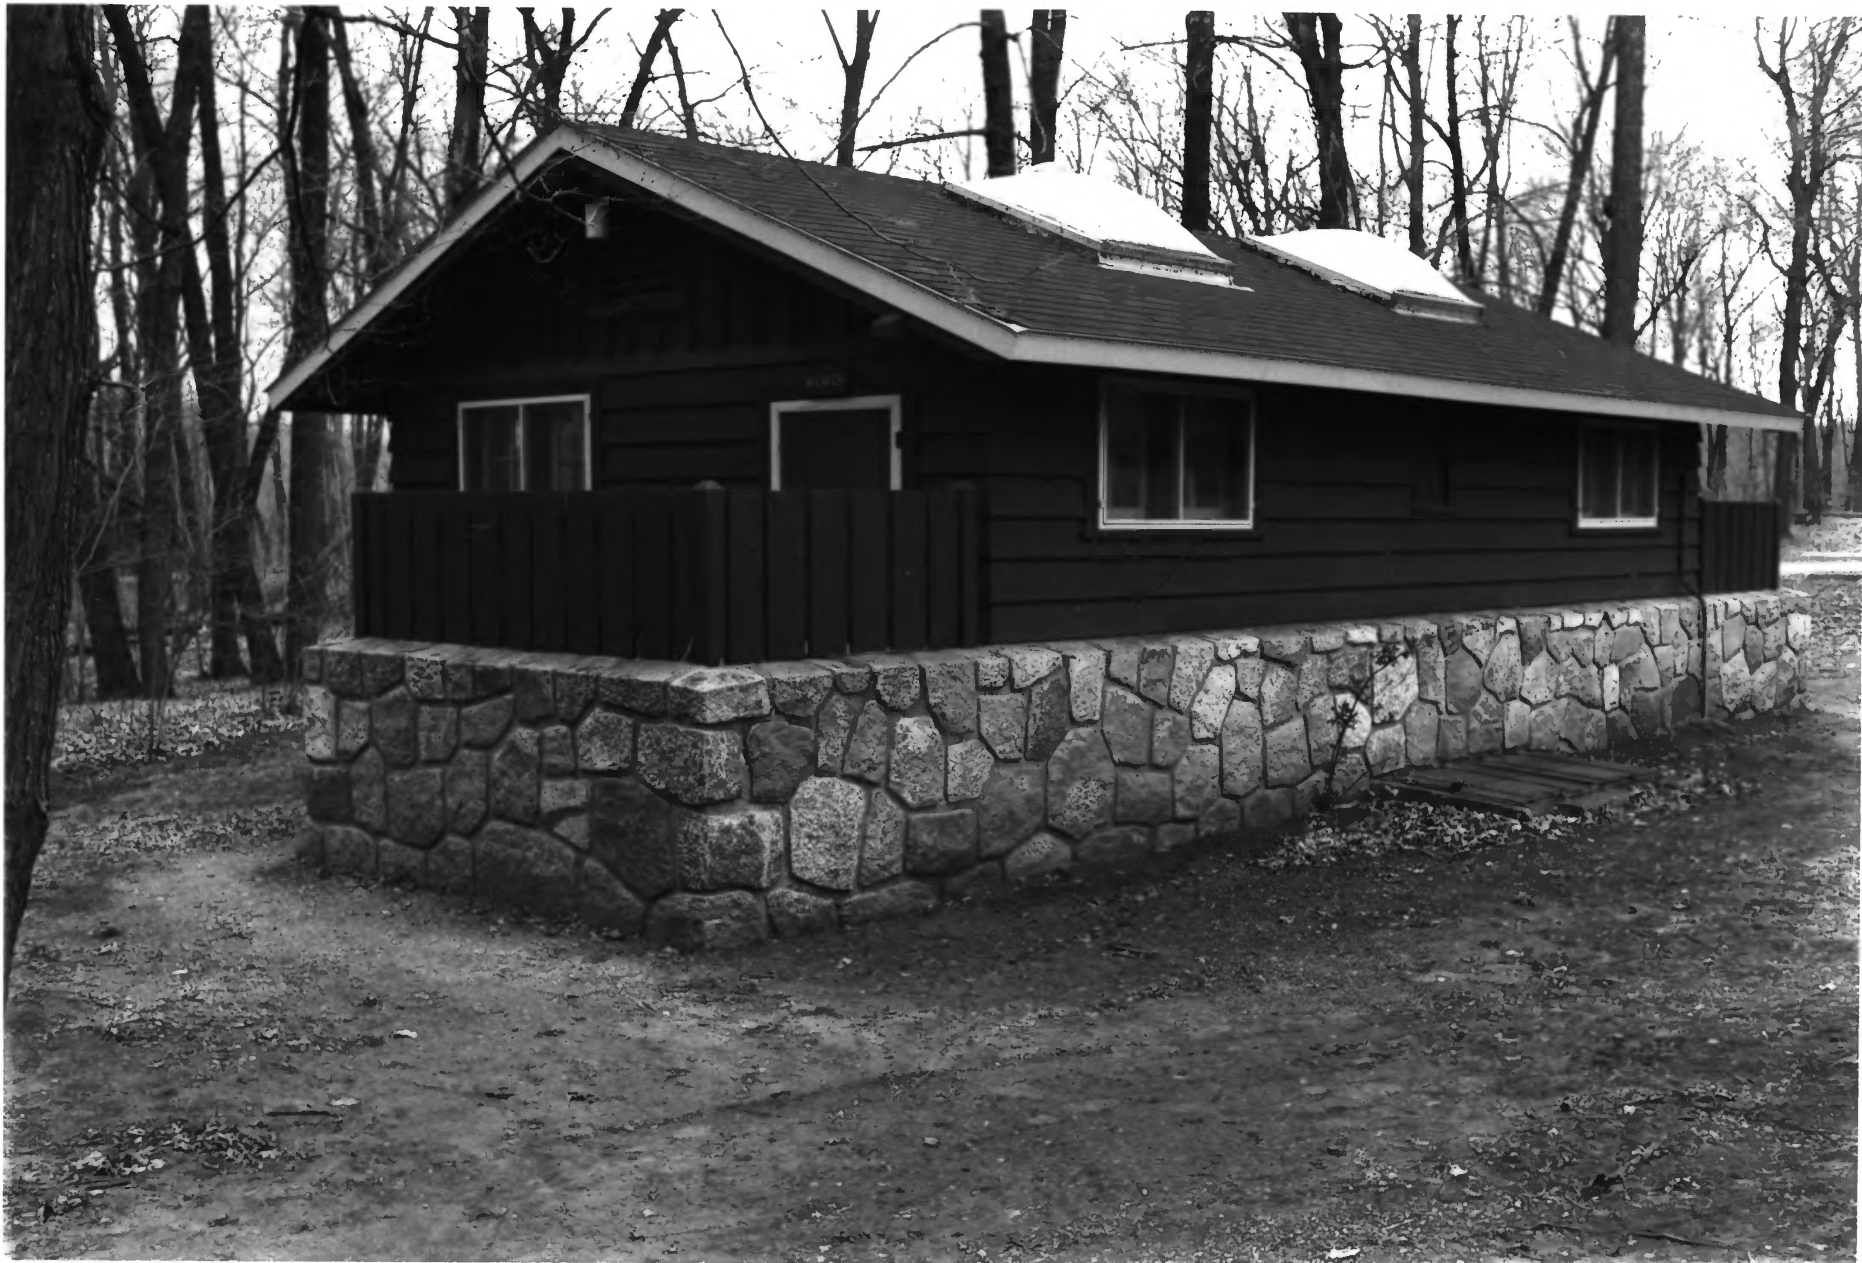

LAKE CARLOS STATE PARK WPA/RUSTIC STYLE HISTORIC DISTRICT
DOUGLAS CO., MN
BLDG # 2 PHOTO I.D 09766 # 7