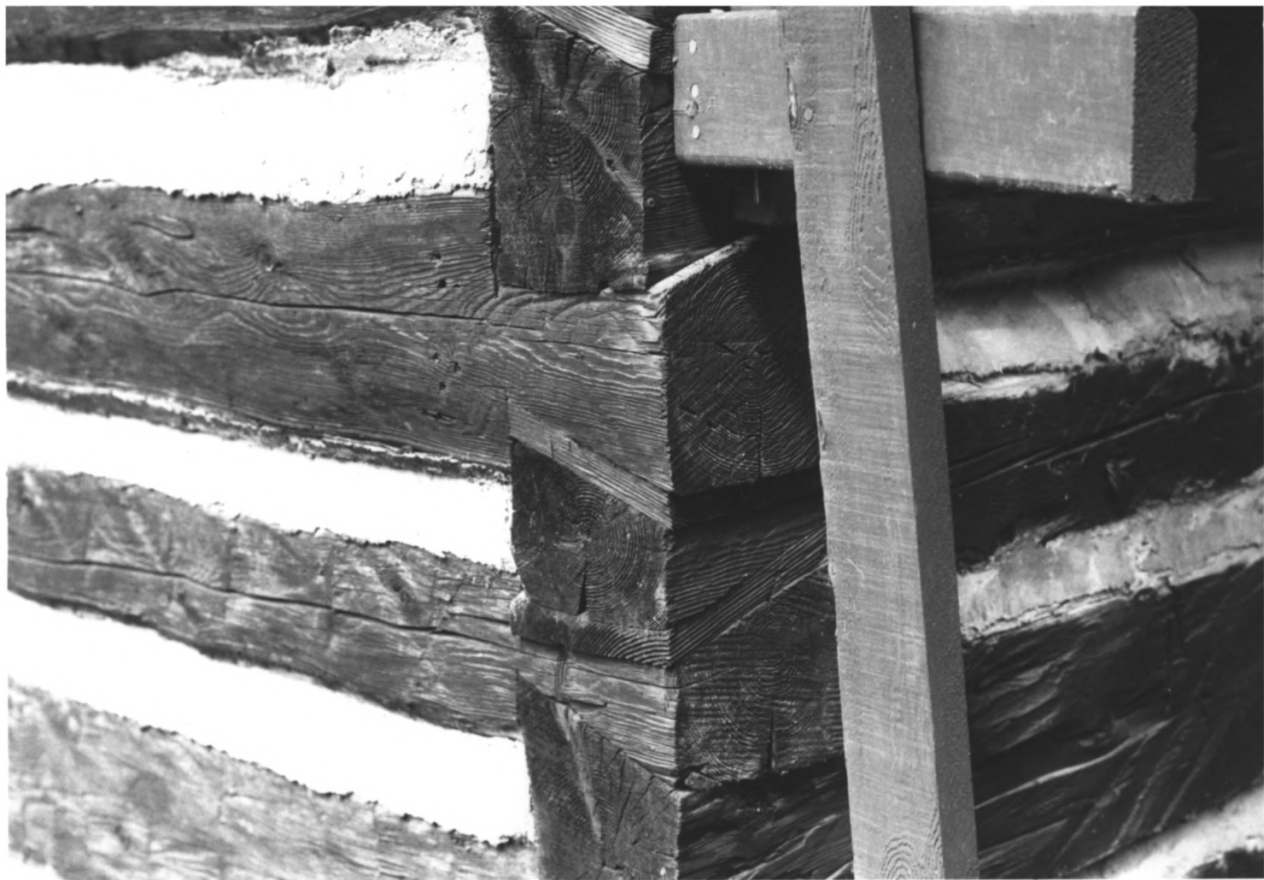

1. Rock Creek Cabin Rock Creek Guard
2. Philipsburg, Montana Autumn, Granite Co.
3. C. Milo McLeod
4. October 23, 1979
5. Supervisor's Office, Lolo National Forest,  
Missoula, Montana
6. View southeast
7. 1 of 4

SEP 4 1981

1. Rock Creek Cabin - closeup of notching
2. Philipsburg, Montana
3. Elaine Howard
4. June 2, 1980
5. Supervisor's Office, Lolo National Forest,  
Missoula, Montana
6. View northwest
7. 2 of 4