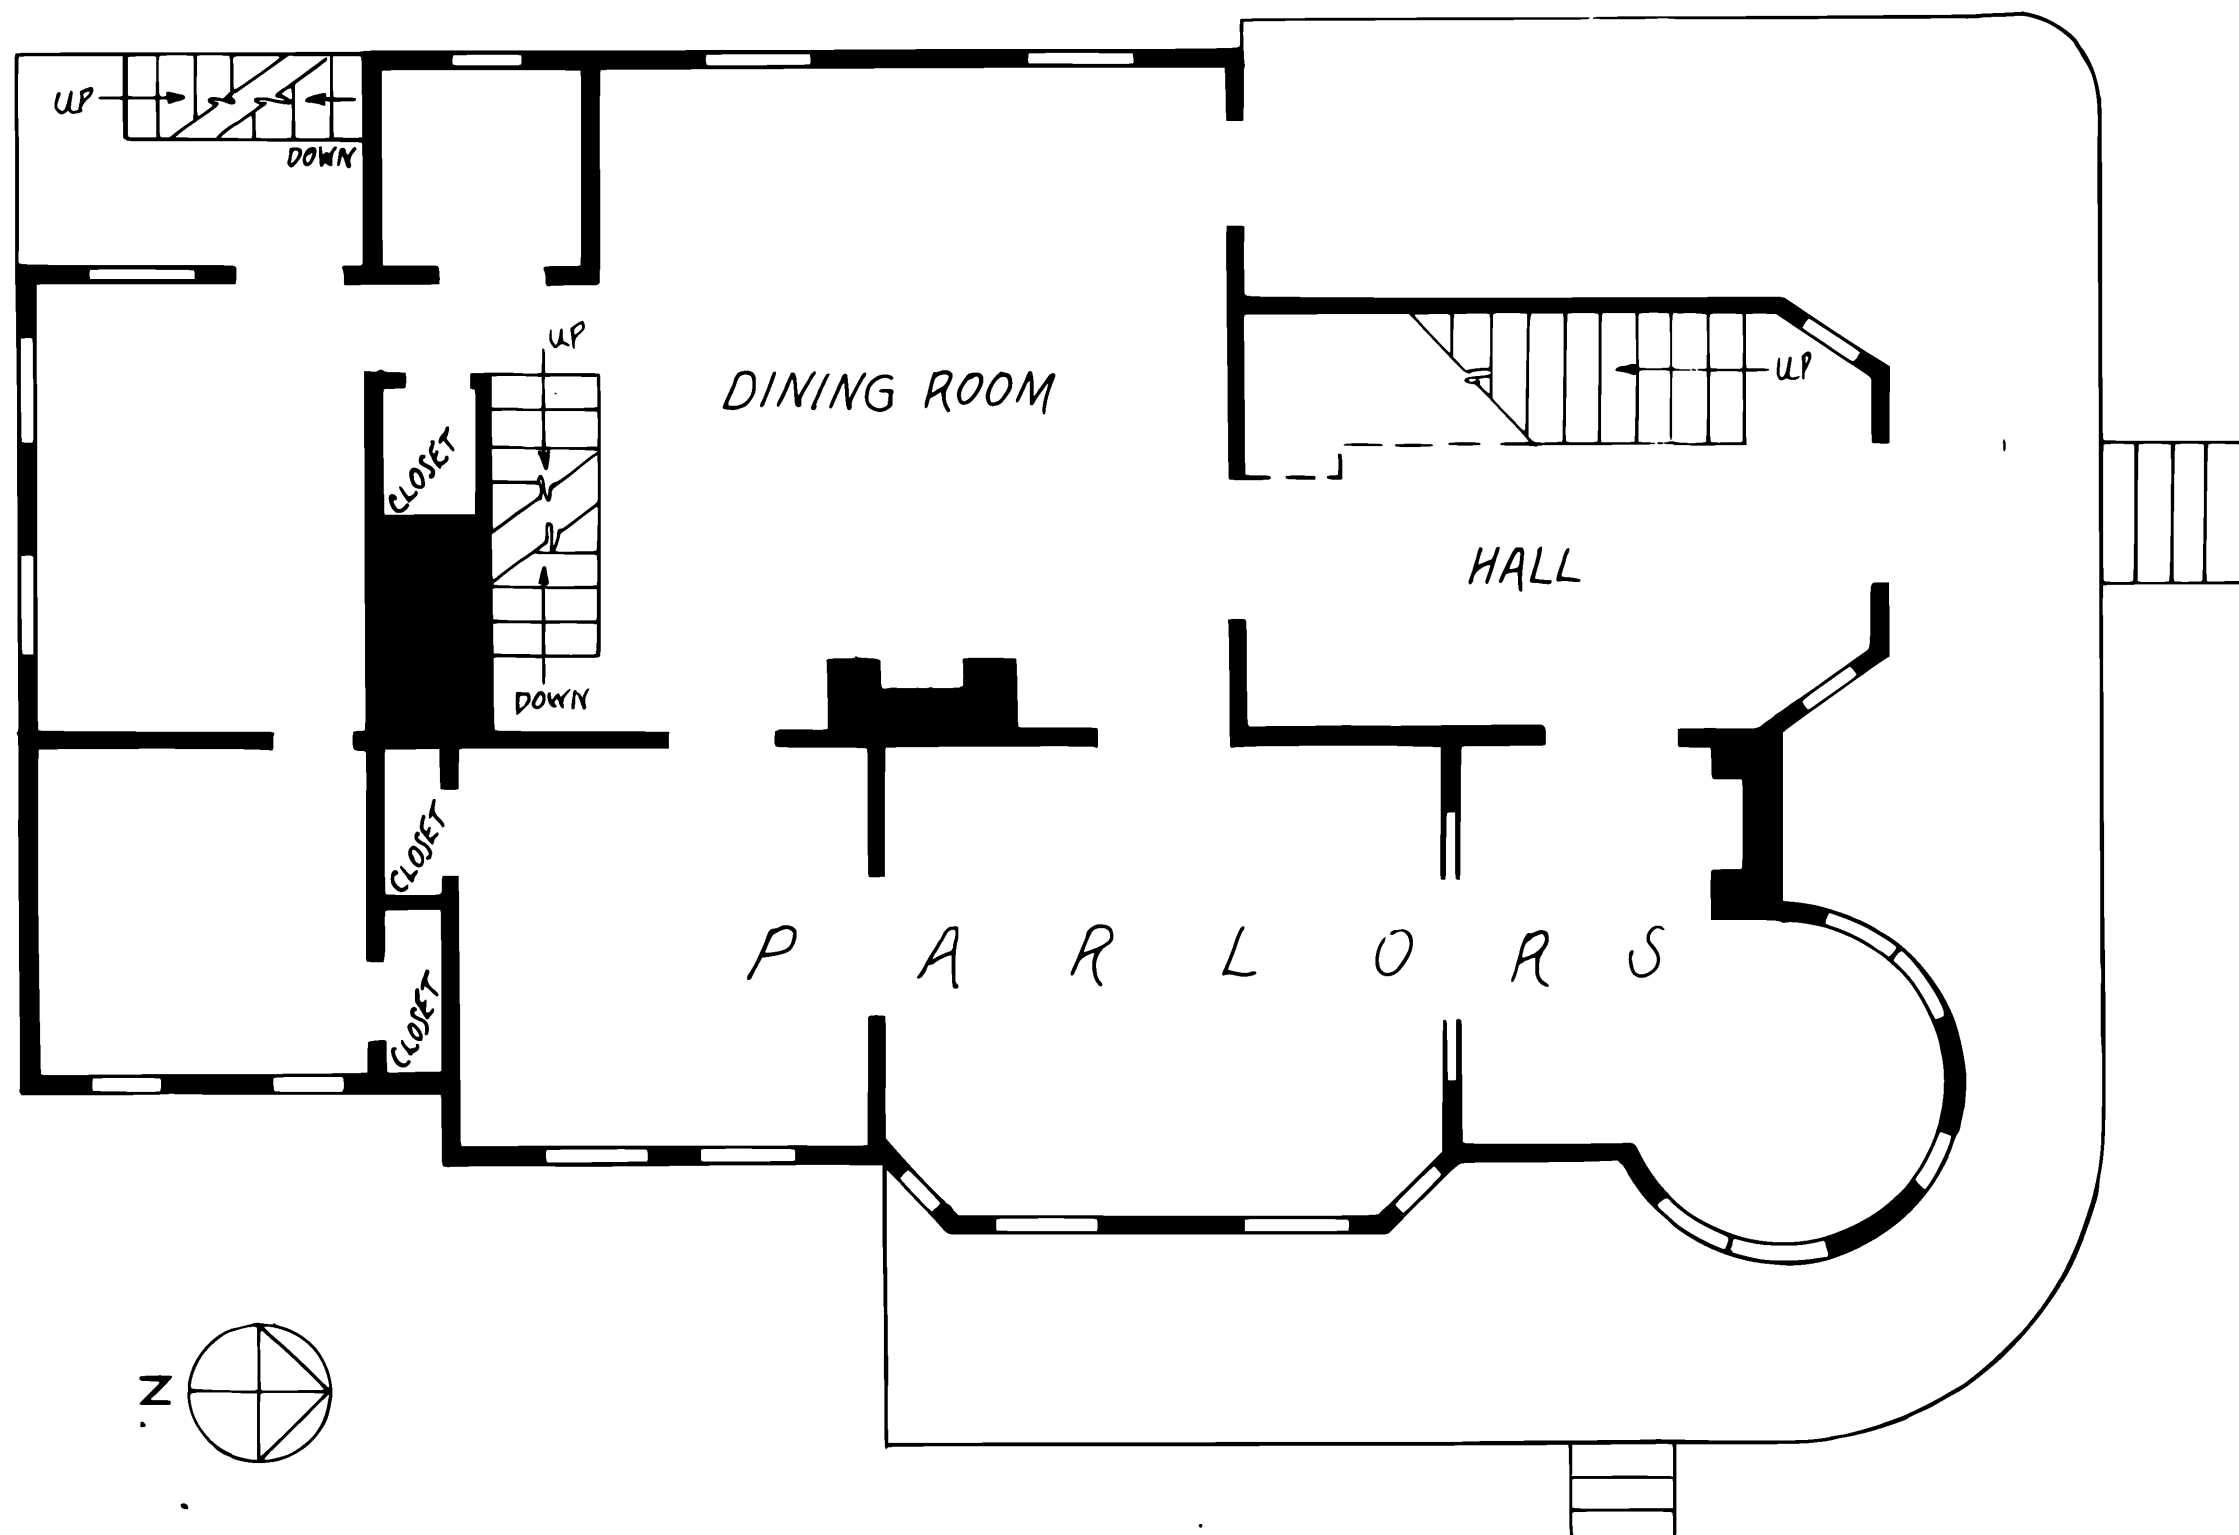

Gaulin House

311 Elm Street
Woonsocket, Rhode Island

Sketch plan—not to scale

Alphonse Gaulin, Jr., House
311 Elm Street
Woonsocket, Rhode Island

Susan Dynes, Delineator August 1982
Original: Rhode Island Historical
Preservation Commission

First floor plan.

Figure 38