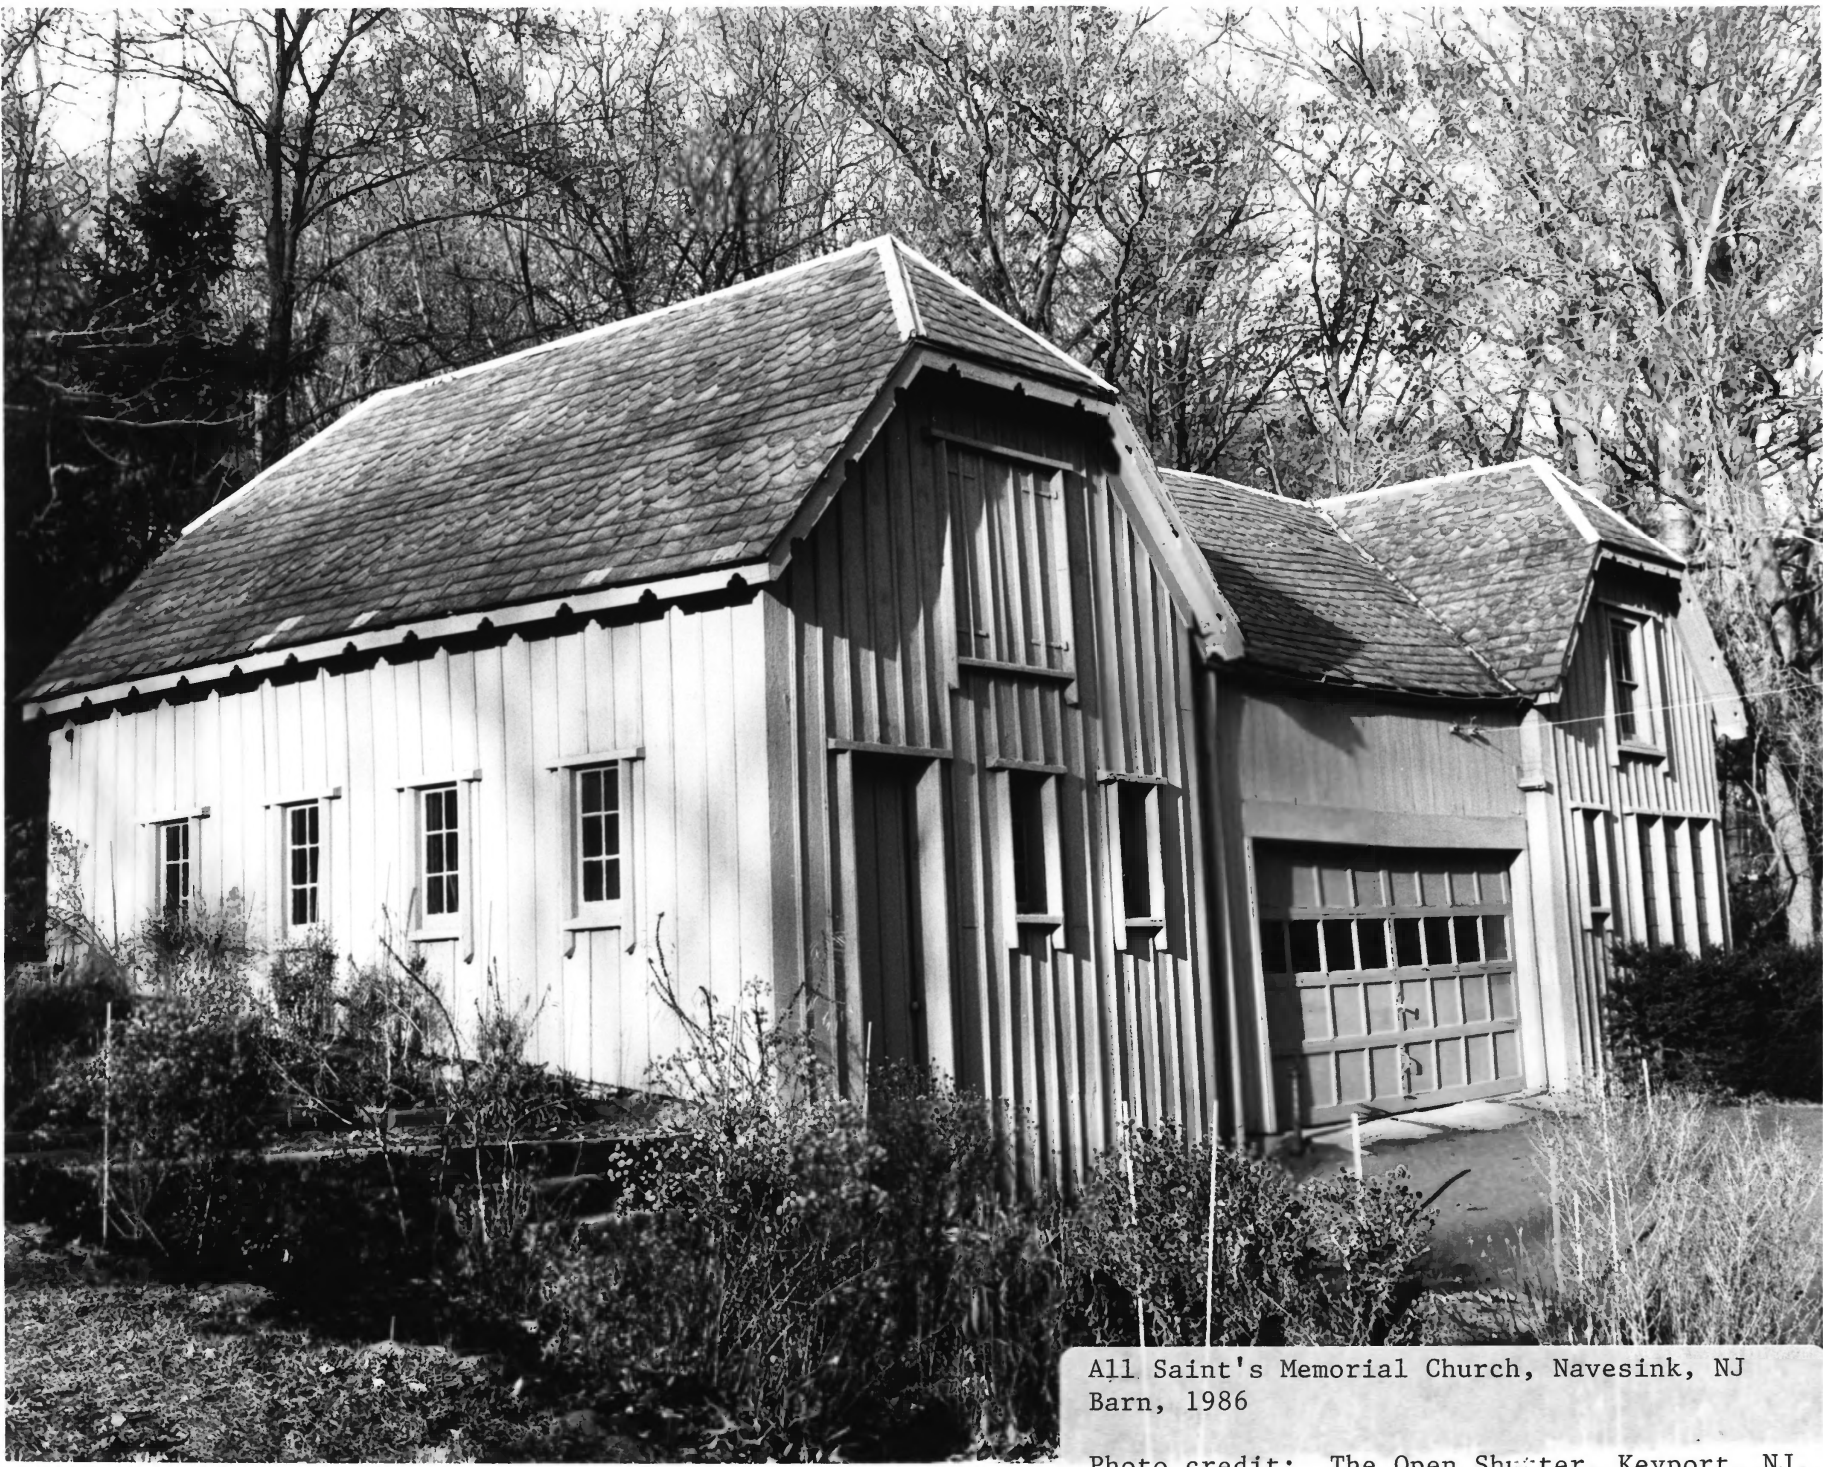

All Saint's Memorial Church, Navesink, NJ
Barn, 1986

Photo credit: The Open Shutter, Keyport, NJ.