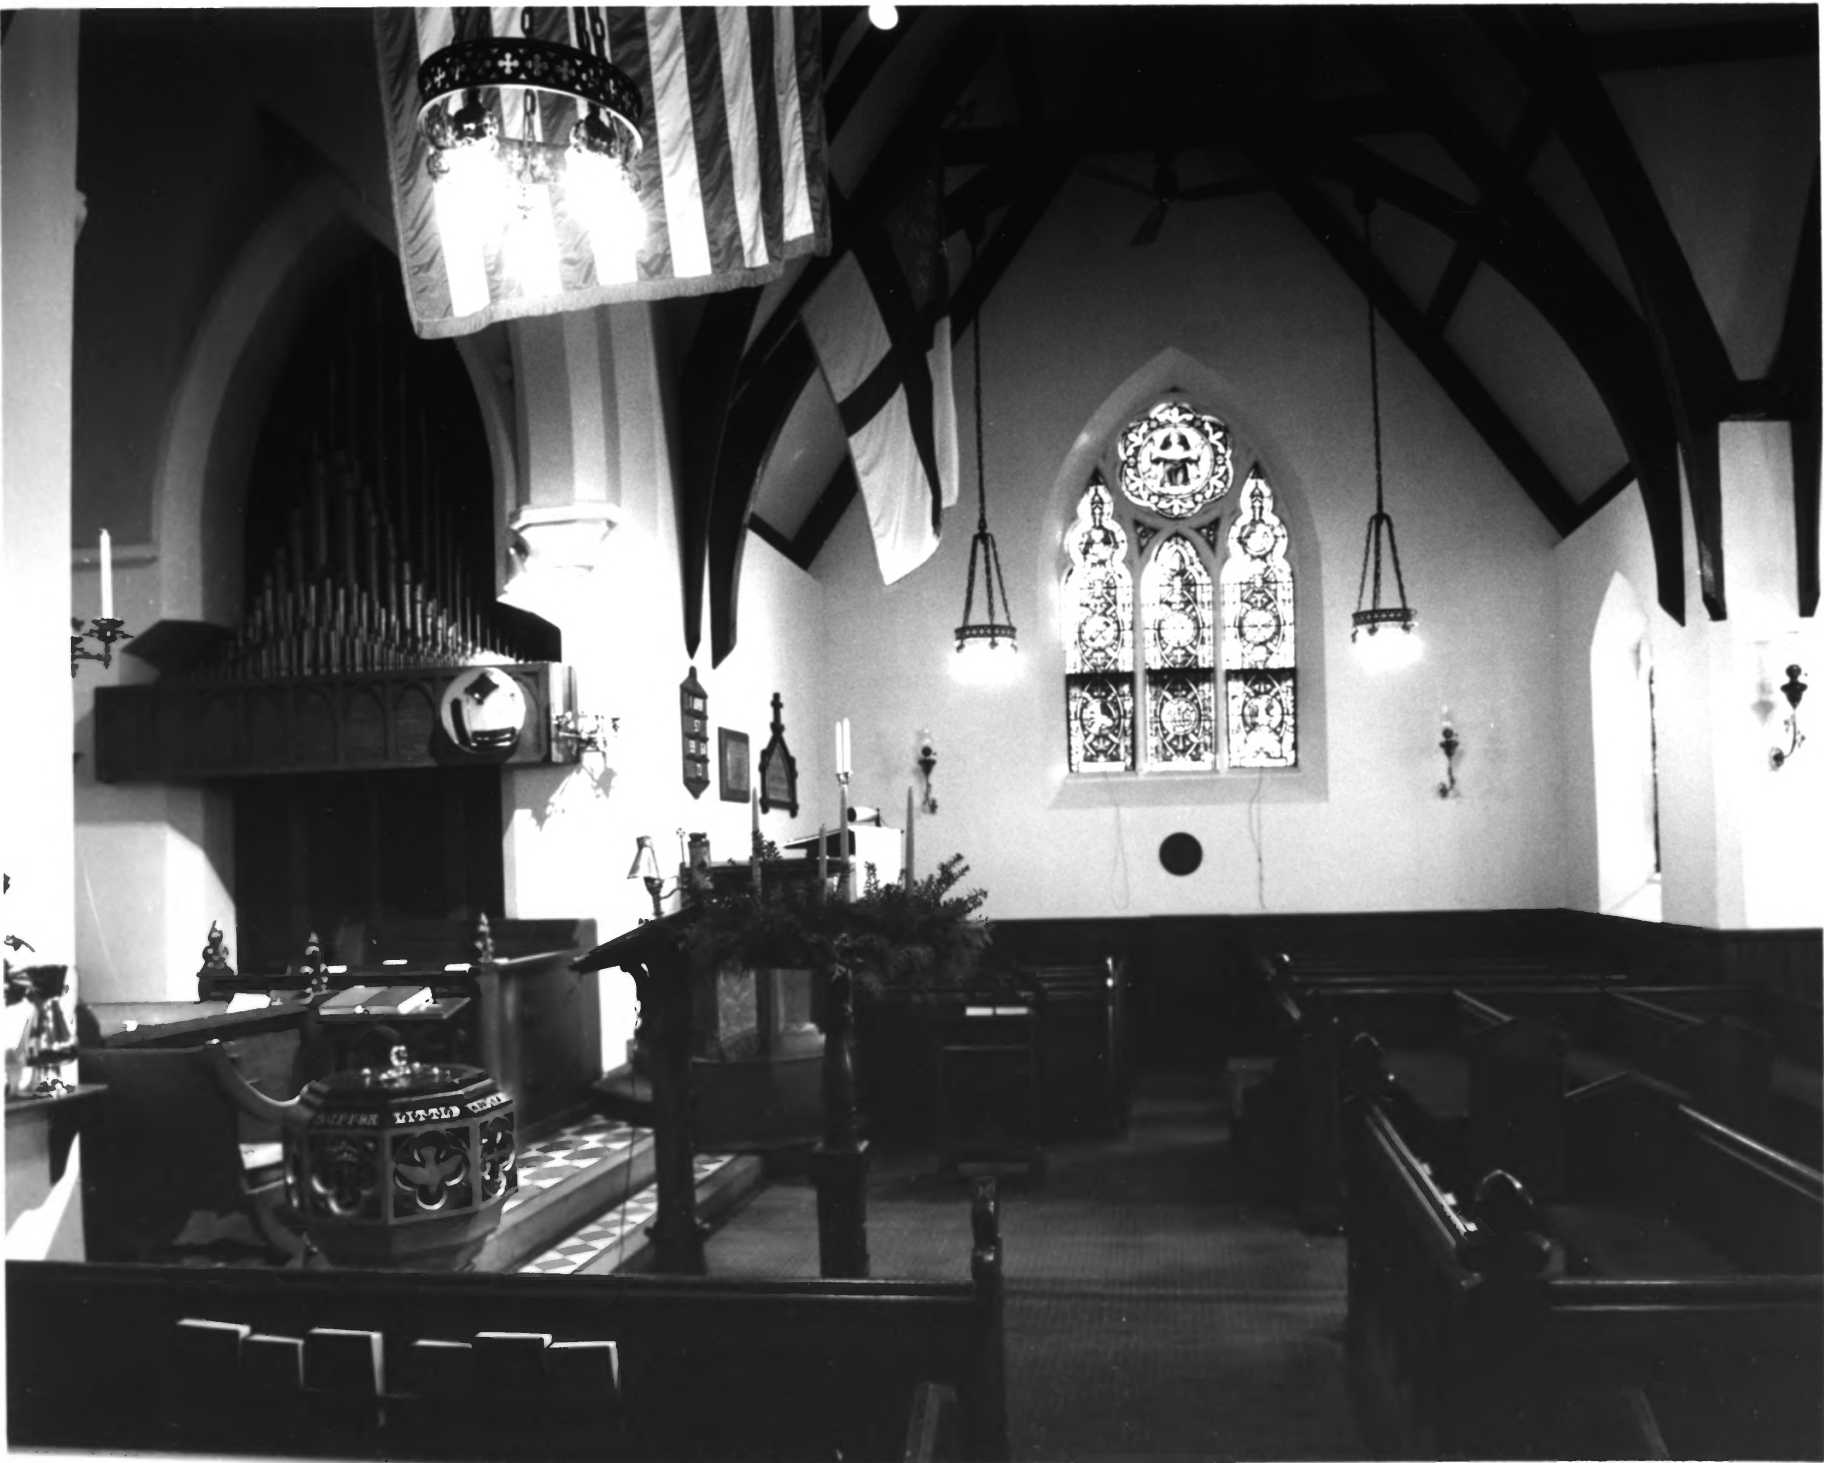

THE OPEN SHUTTER
120 Main Street
Keyport, NJ 07735
(201) 264-7979

I ADVENT
57
59 64
73

View of Northampton - All Saints' Memorial Church in the

Highlands of Navesink

Navesink, N. J. 07752

View of South transept of All Saints' Memorial Church in the
Highlands of Navesink
Navesink, N. J. 07752