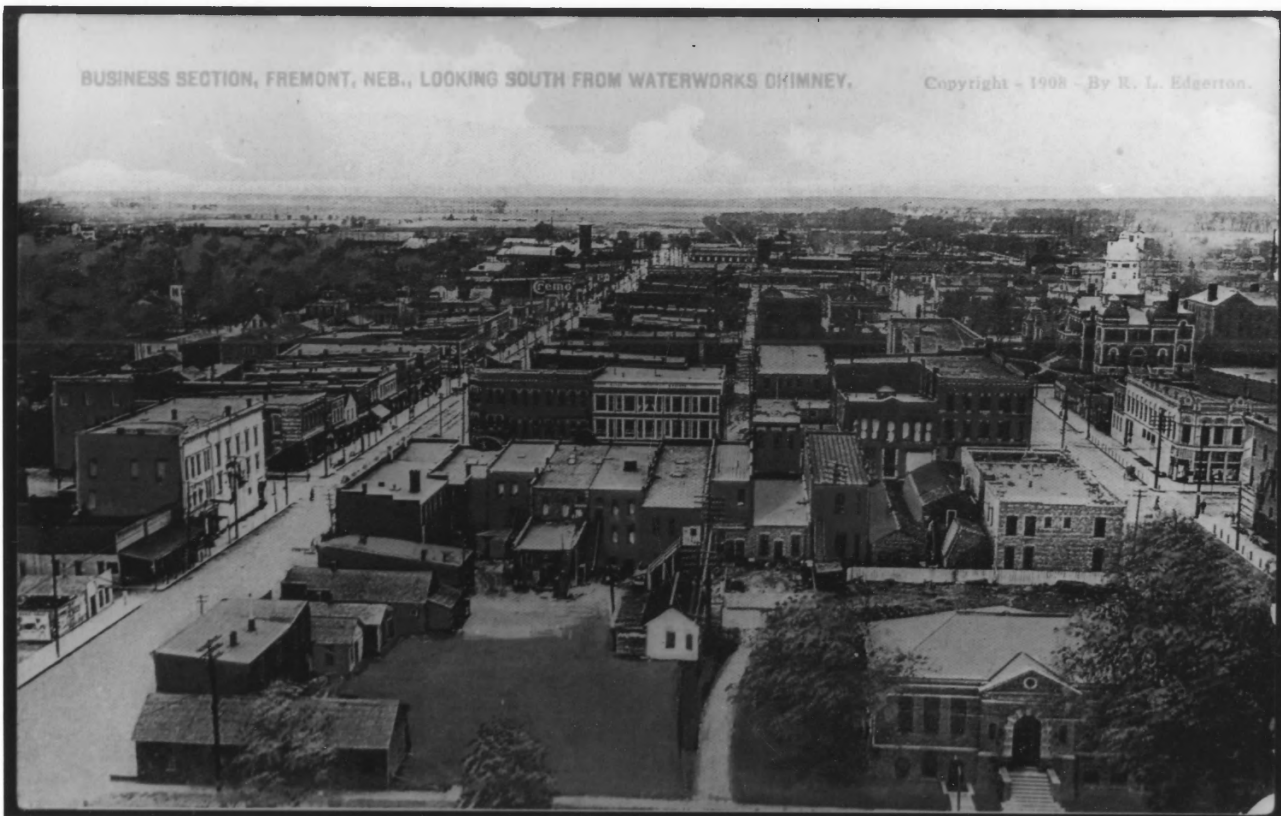

BUSINESS SECTION, FREMONT, NEB., LOOKING SOUTH FROM WATERWORKS CHIMNEY.

Copyright - 1908 - By R. L. Edgerton.

HISTORIC VIEW, FREMONT CENTRAL BUSINESS DISTRICT

FREMONT HISTORIC COMMERCIAL DISTRICT

FREMONT, DODGE CO., NE

PHOTOGRAPH BY R.L. EDGERTON

DATE: 1908

NEBRASKA STATE HISTORICAL SOCIETY PHOTOGRAPH COLLECTION

VIEW LOOKING SOUTH

PHOTO 1 OF 27

HISTORIC VIEW

E. 6TH ST. BETWEEN BROAD & MAIN

FREMONT HISTORIC COMMERCIAL DISTRICT