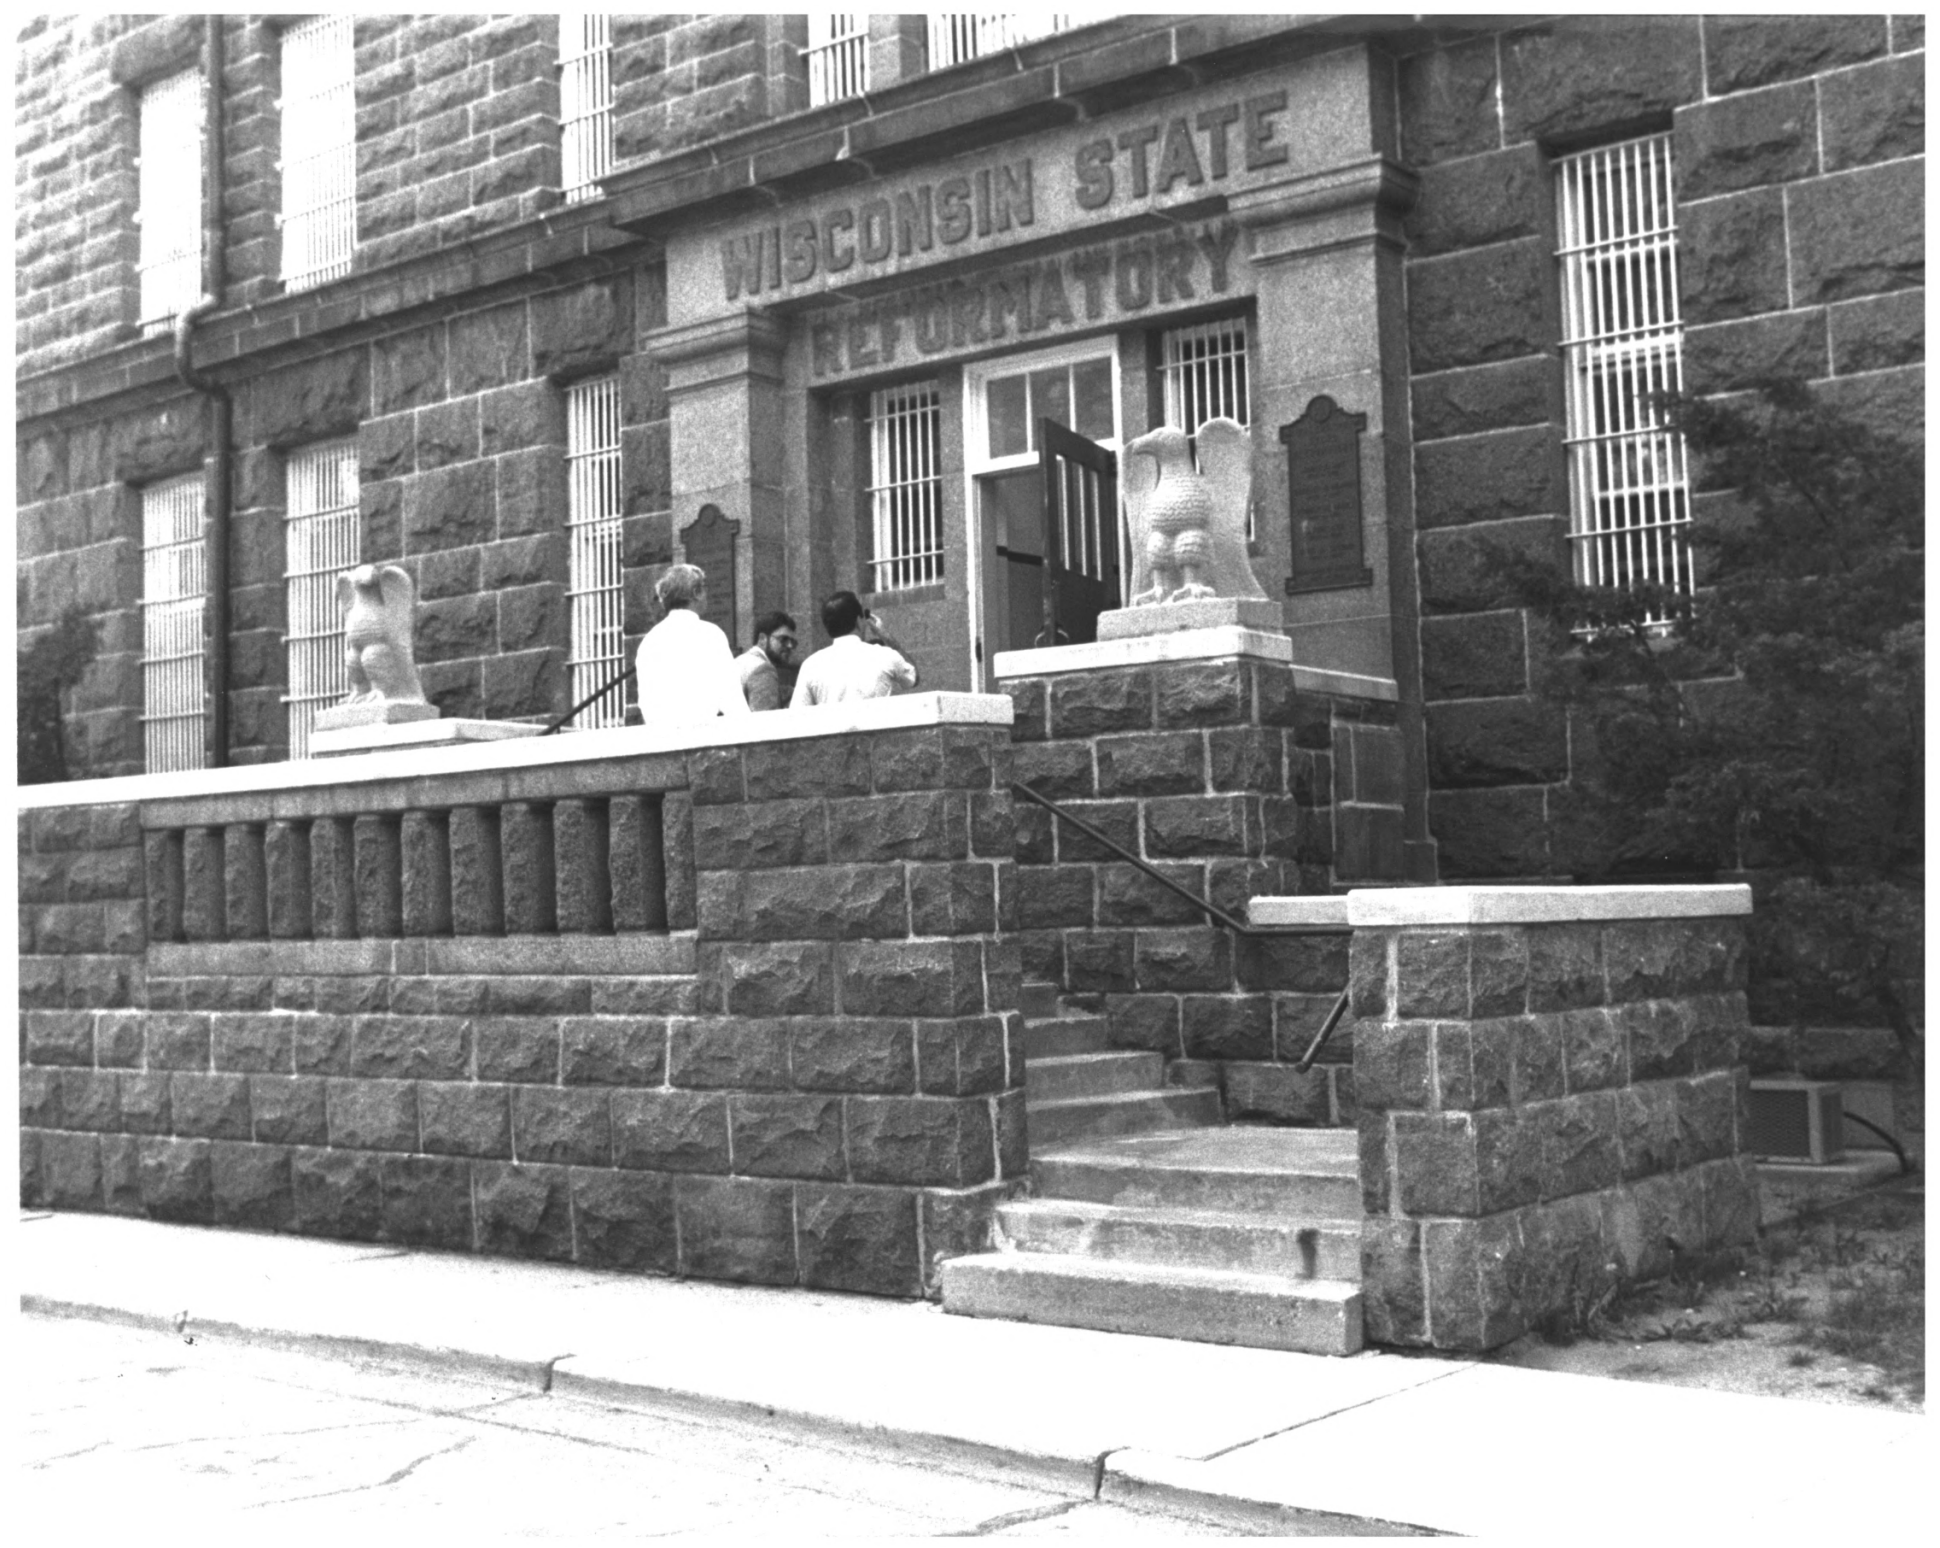

WISCONSIN STATE REFORMATORY

Town of ALDORF, Brown County, Wisconsin

James Draeger

April 1989

State Historical Society of Wisconsin

view looking south east. Administration Building, North + South Cell Houses,
grounds
lot 10

WISCONSIN STATE

ISUZU

FORD

5MB-12

CHEVROLET

WISCONSIN STATE REFORMATORY
Town of Allouez, Brown County, Wisconsin
James Draeger

April 1989

State Historical Society of Wisconsin

View looking east. Administration Building and North Cell House

2 of 10.

WISCONSIN STATE
REFORMATORY

WISCONSIN STATE REFORMATORY

Town of Allover, Brown County, Wisconsin

James Draeger

April 1989

State Historical Society of Wisconsin