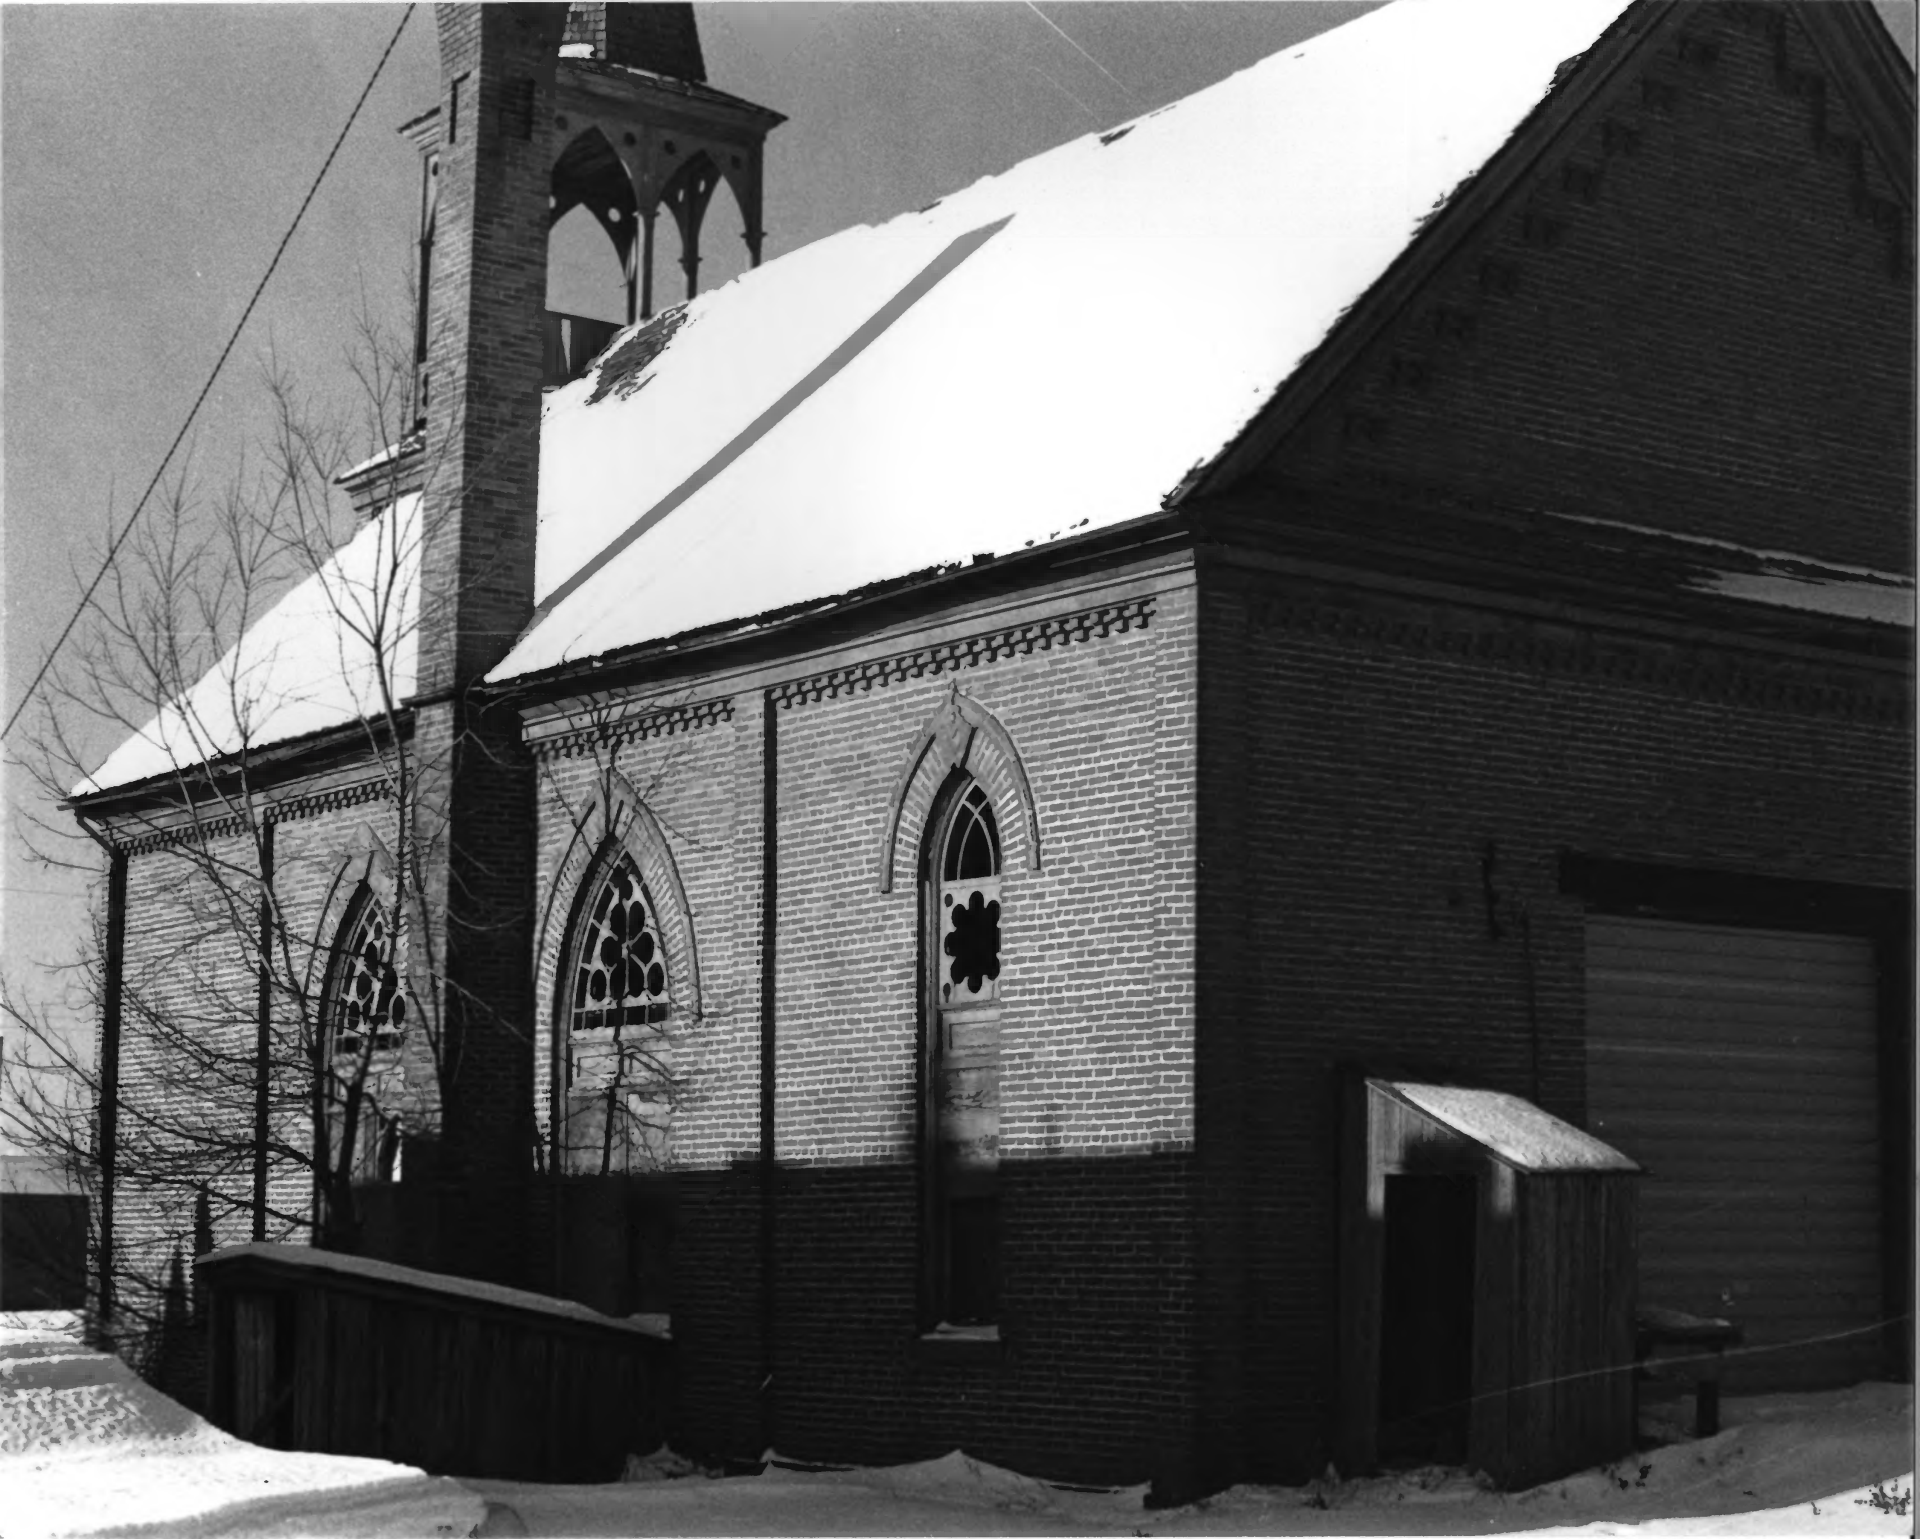

SEP 18 1979

2074

St. Richard's Church - '79
Columbia Falls, MT *Dole*
Flathead Co.

MAR 19 1980

Mr. Thompkins - photographer

3 of 4

SEP 18 1979

St. Richard's Church - '79