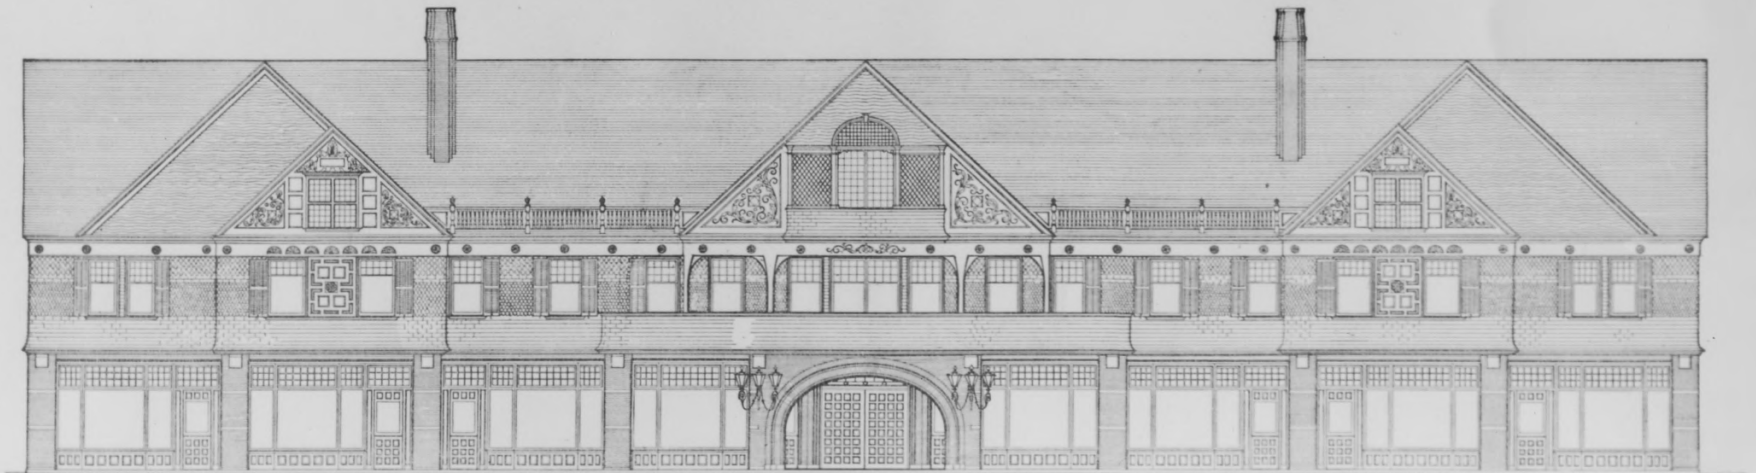

VIEW OF INTERIOR COURT

CASINO AT NEWPORT, RHODE ISLAND

SCALE 1" = 10' 0"

NPS Number 70-12-44-0017

Title: The Newport Casino

Loc. Newport Co., R.I.

(5)

Plan