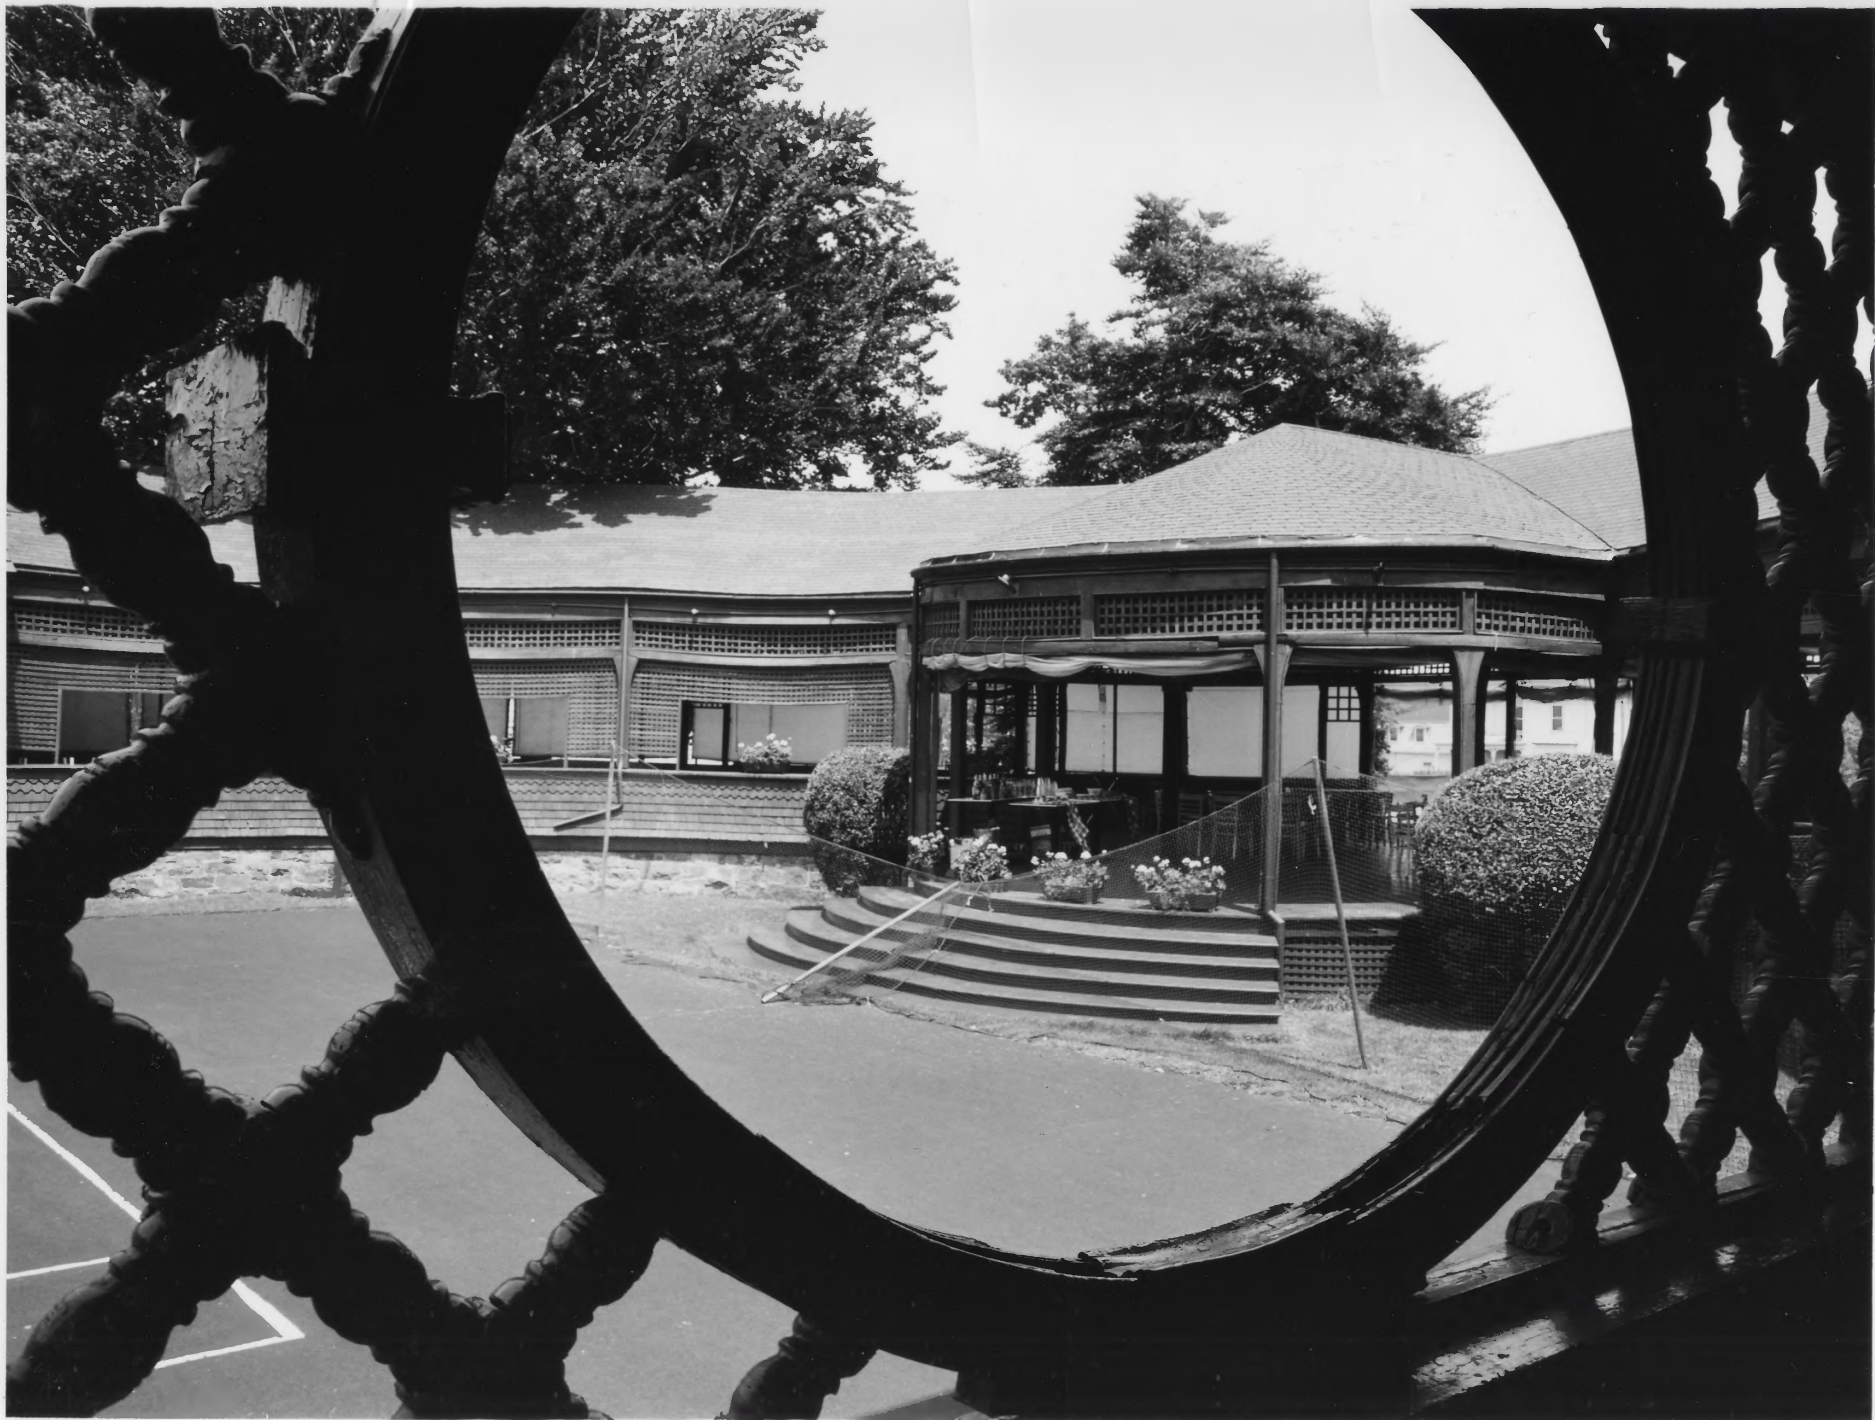

Shops
Shops
Shops

NPS Number 70-10-44-0017

Title: The Newport Casino

Loc. Newport Co., R.I. (6)

Entrance front on
Bell Street Avenue

PROPERTY OF THE NATIONAL REGISTER

Photography by
John Hopf
10 RED CROSS TERRACE
Newport, R. I. 02840