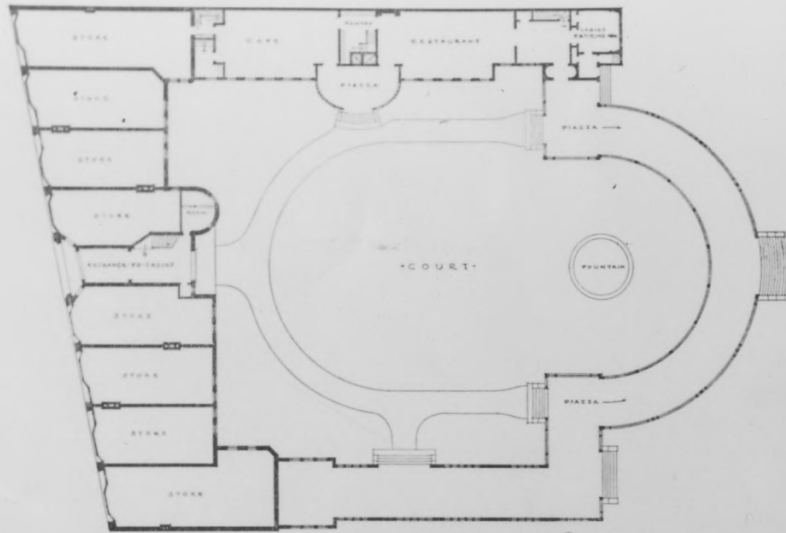

MCKIM, MEAD & WHITE

FIRST FLOOR PLAN
CASINO AT NEWPORT, RHODE ISLAND