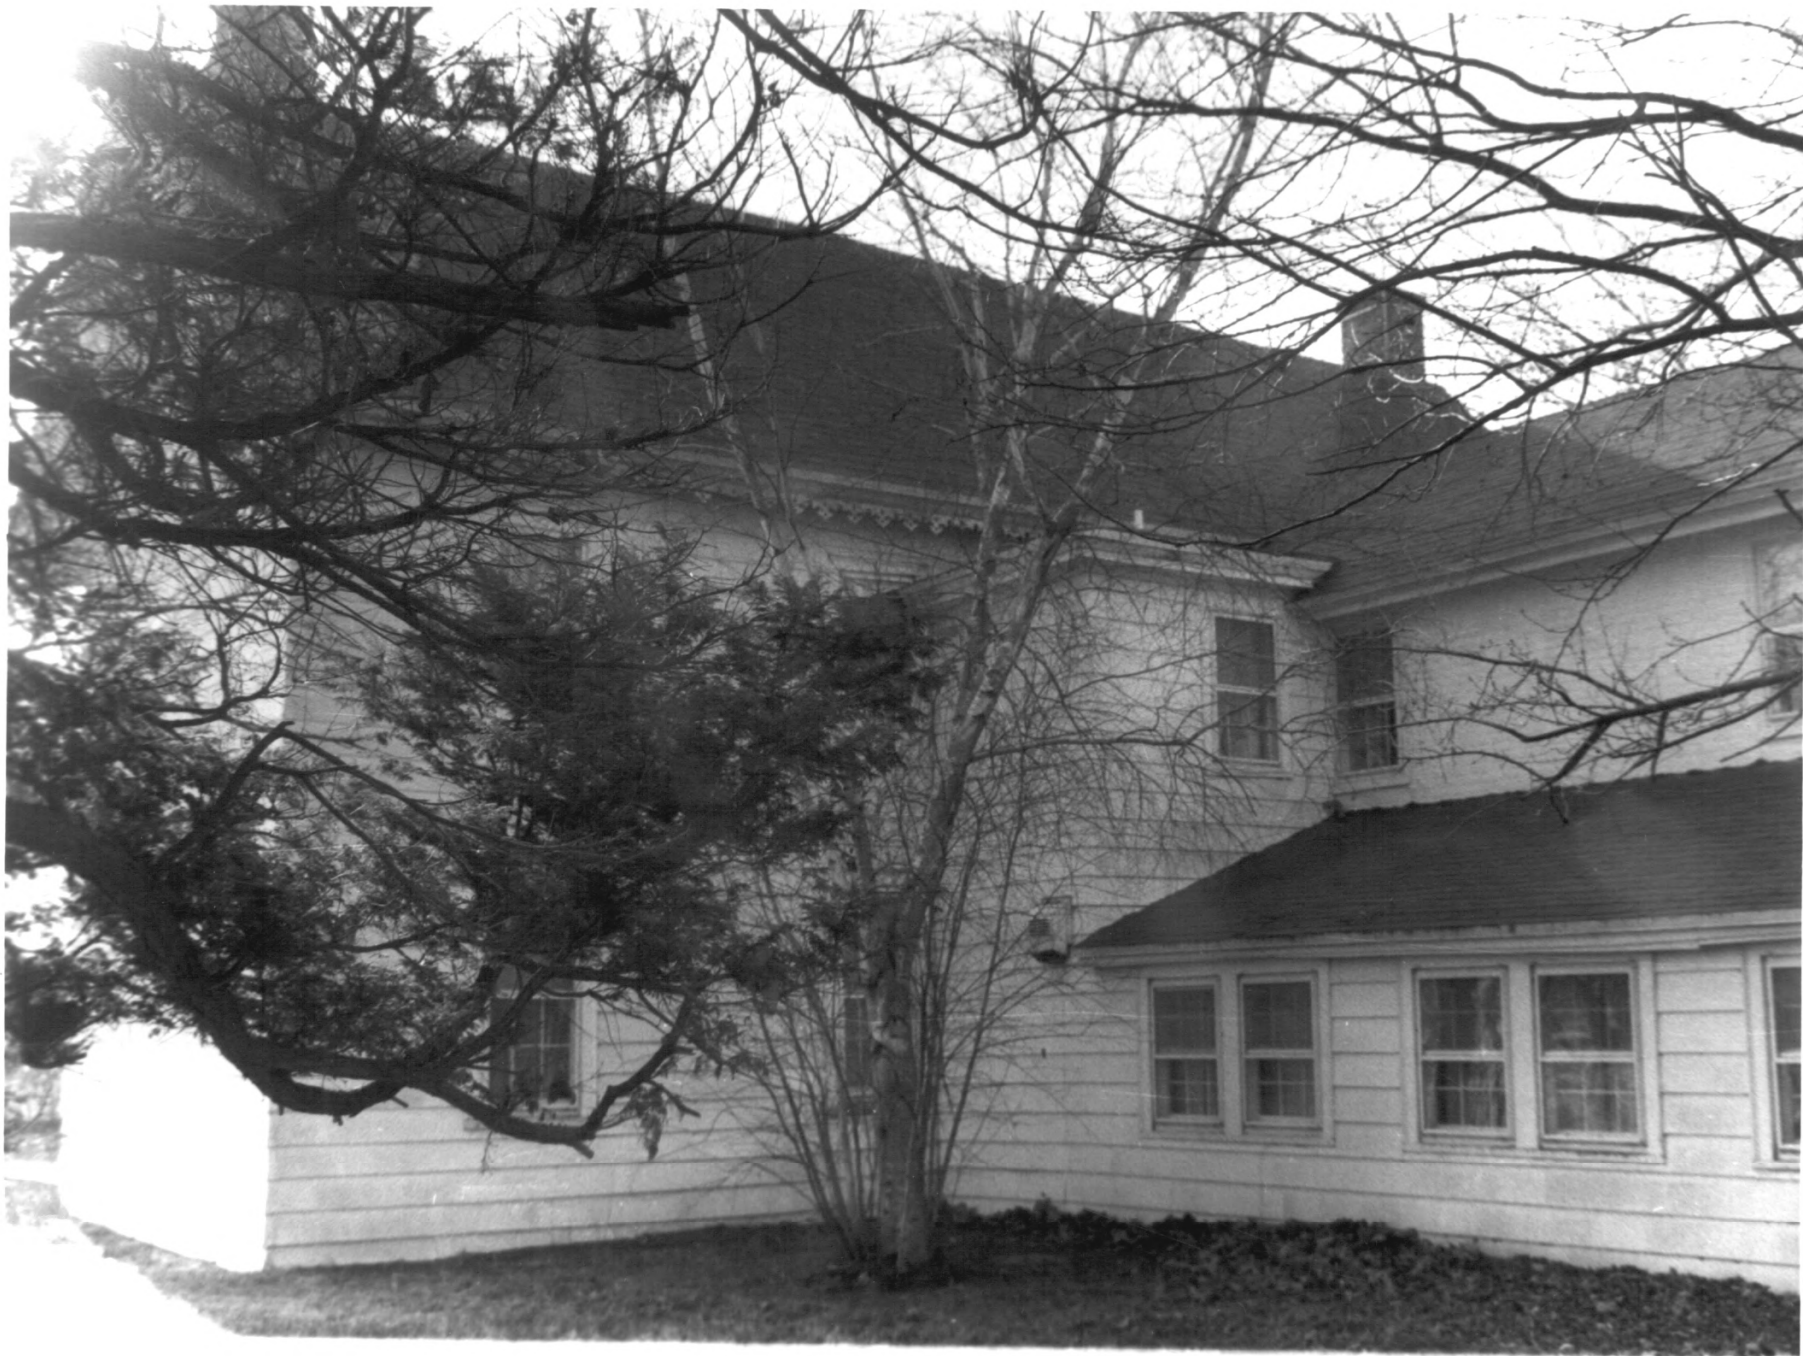

Photograph Number: 1 of 9

Name: Linden Hall - Ricards House

Location: U.S. 13 and Road 600, Bridgeville, DE

Photographer: Richard B. Carter

Date: Dec. 1980

Location of Negative: Hall of Records, Dover, DE

Description: Detail view of second floor porch.

Photograph Number: 2 of 9

Name: Linden Hall - Ricards House

Location: U.S. 13 and Road 600, Bridgeville, Delaware

Richard B. Carter

Photographer: Dec., 1980

Date:

Location of Negative: Hall of Records, Dover, DE

Description: West gable end of wood frame front section.

Photograph Number: 3 of 9

Name: Linden Hall - Ricards House

Location: U.S. 13 and Road 600, Bridgeville, DE

Photographer: Richard B. Carter

Date: Dec., 1980

Location of Negative: Hall of Records, Dover, DE

Description: View of house from northeast showing rear of front frame section at left and side view of rear brick section at right (with wood frame enclosed porch).