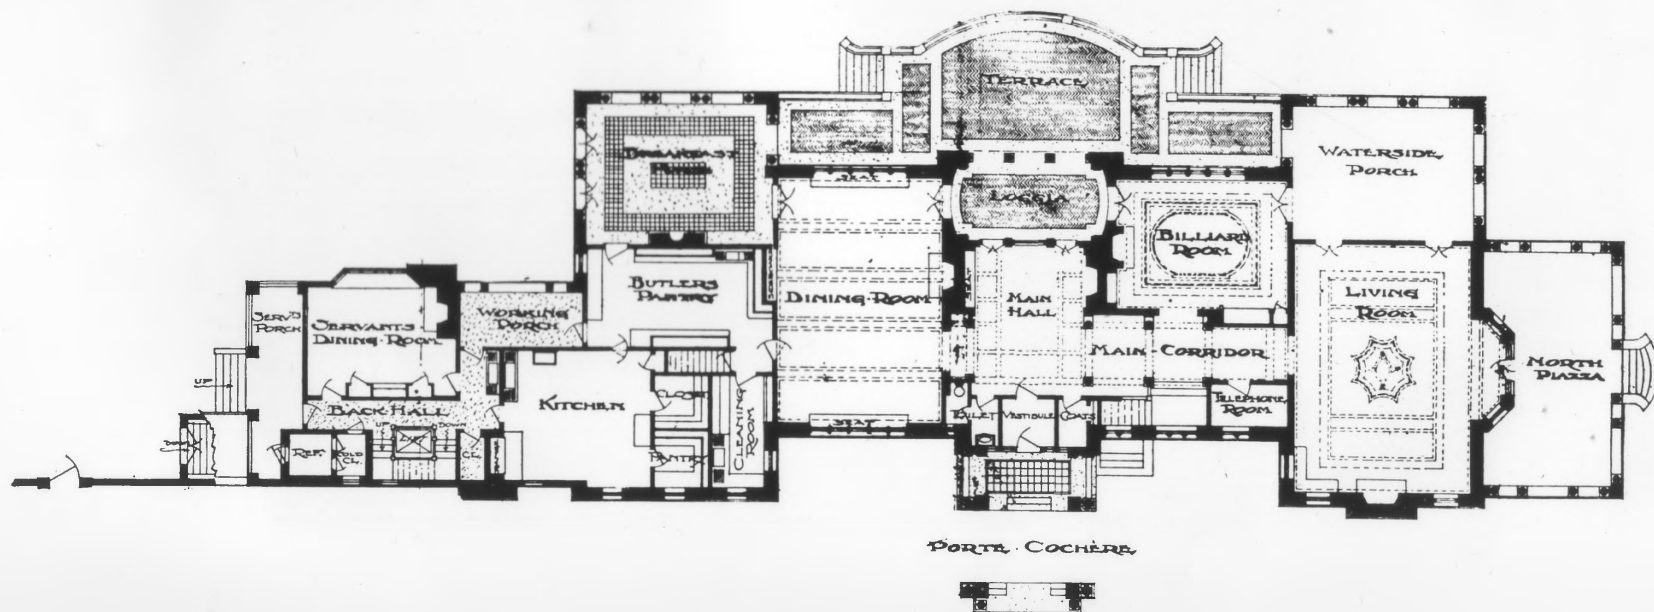

Negative filed at: R

Rhode Island Historical Preservation Commission

View southeast from driveway showing moongate with 1895 carriage house at left and rose garden at right in background.

MAY 28 1980

Photo #10 *810*

JUN 27 1980

SECOND FLOOR PLAN.

FIRST FLOOR PLAN.