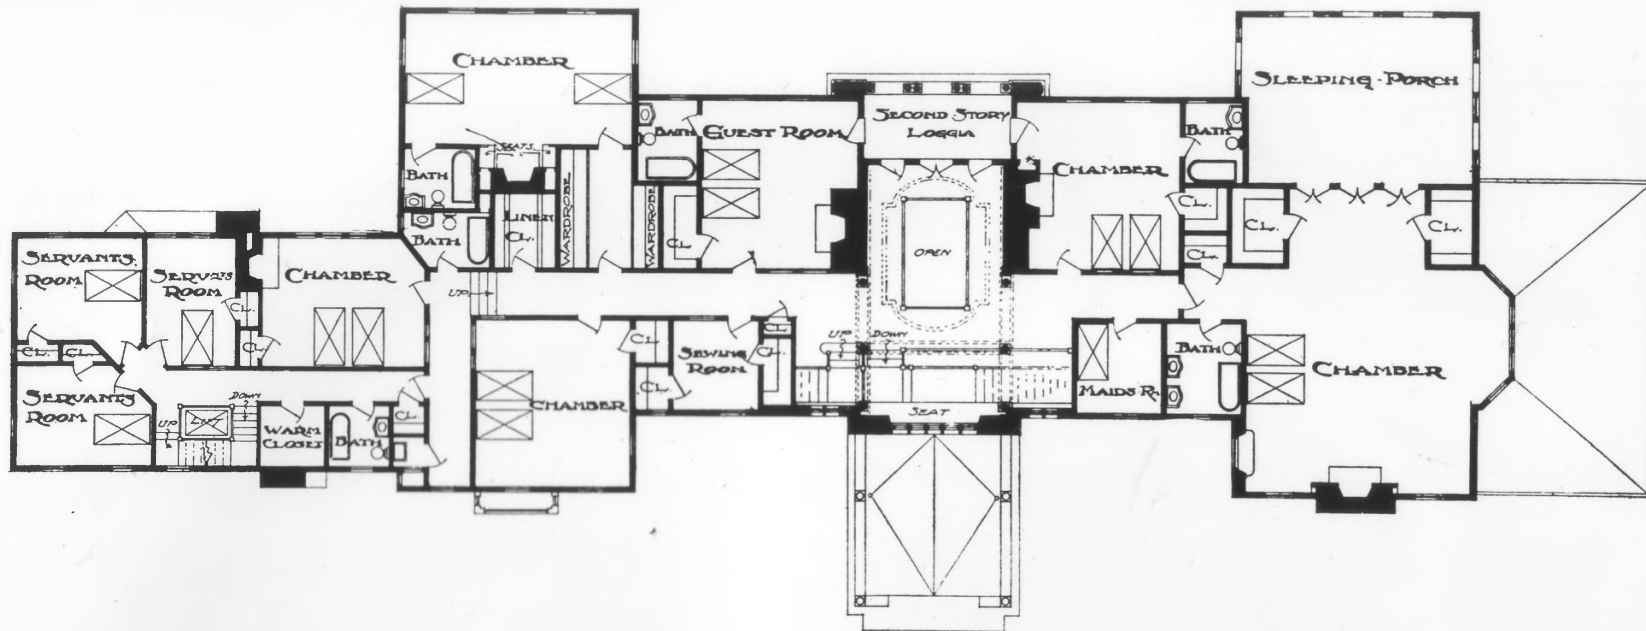

Negative filed at: R

Rhode Island Historical Preservation Commission

View southeast from driveway showing moongate with 1895 carriage house at left and rose garden at right in background.

MAY 28 1980

Photo #10 *810*

JUN 27 1980

SECOND FLOOR PLAN.

FIRST FLOOR PLAN.