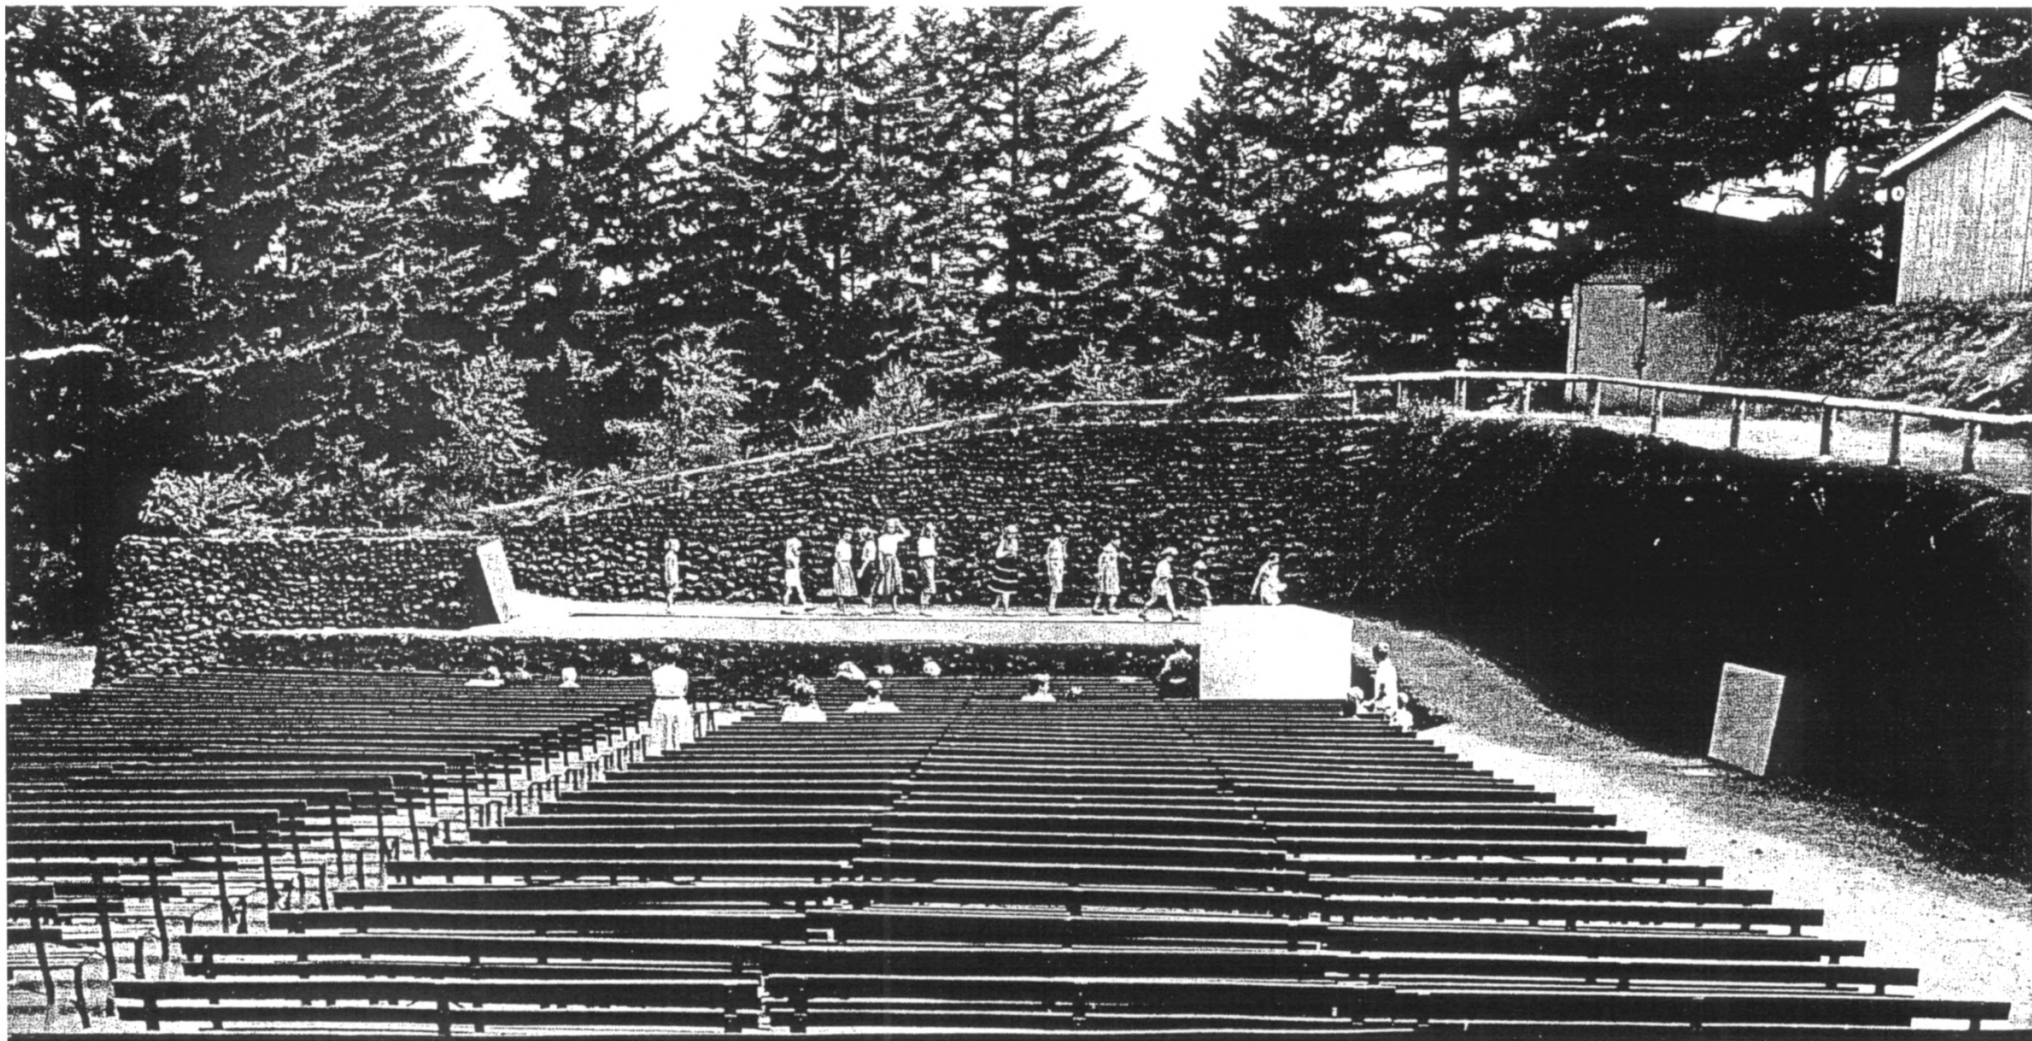

MOUNT TABOR PARK
MULTNOMAH COUNTY OREGON
STANLEY PARR ARCHIVES/RECORD CENTER
CRATER AMPHITHEATER AUGUST 16 1953

MOUNT TABOR PARK
MULTNOMAH COUNTY OREGON
STANLEY PARR ARCHIVES/RECORD CENTER
CRATER COMFORT STATION PLANTINGS
c.1953