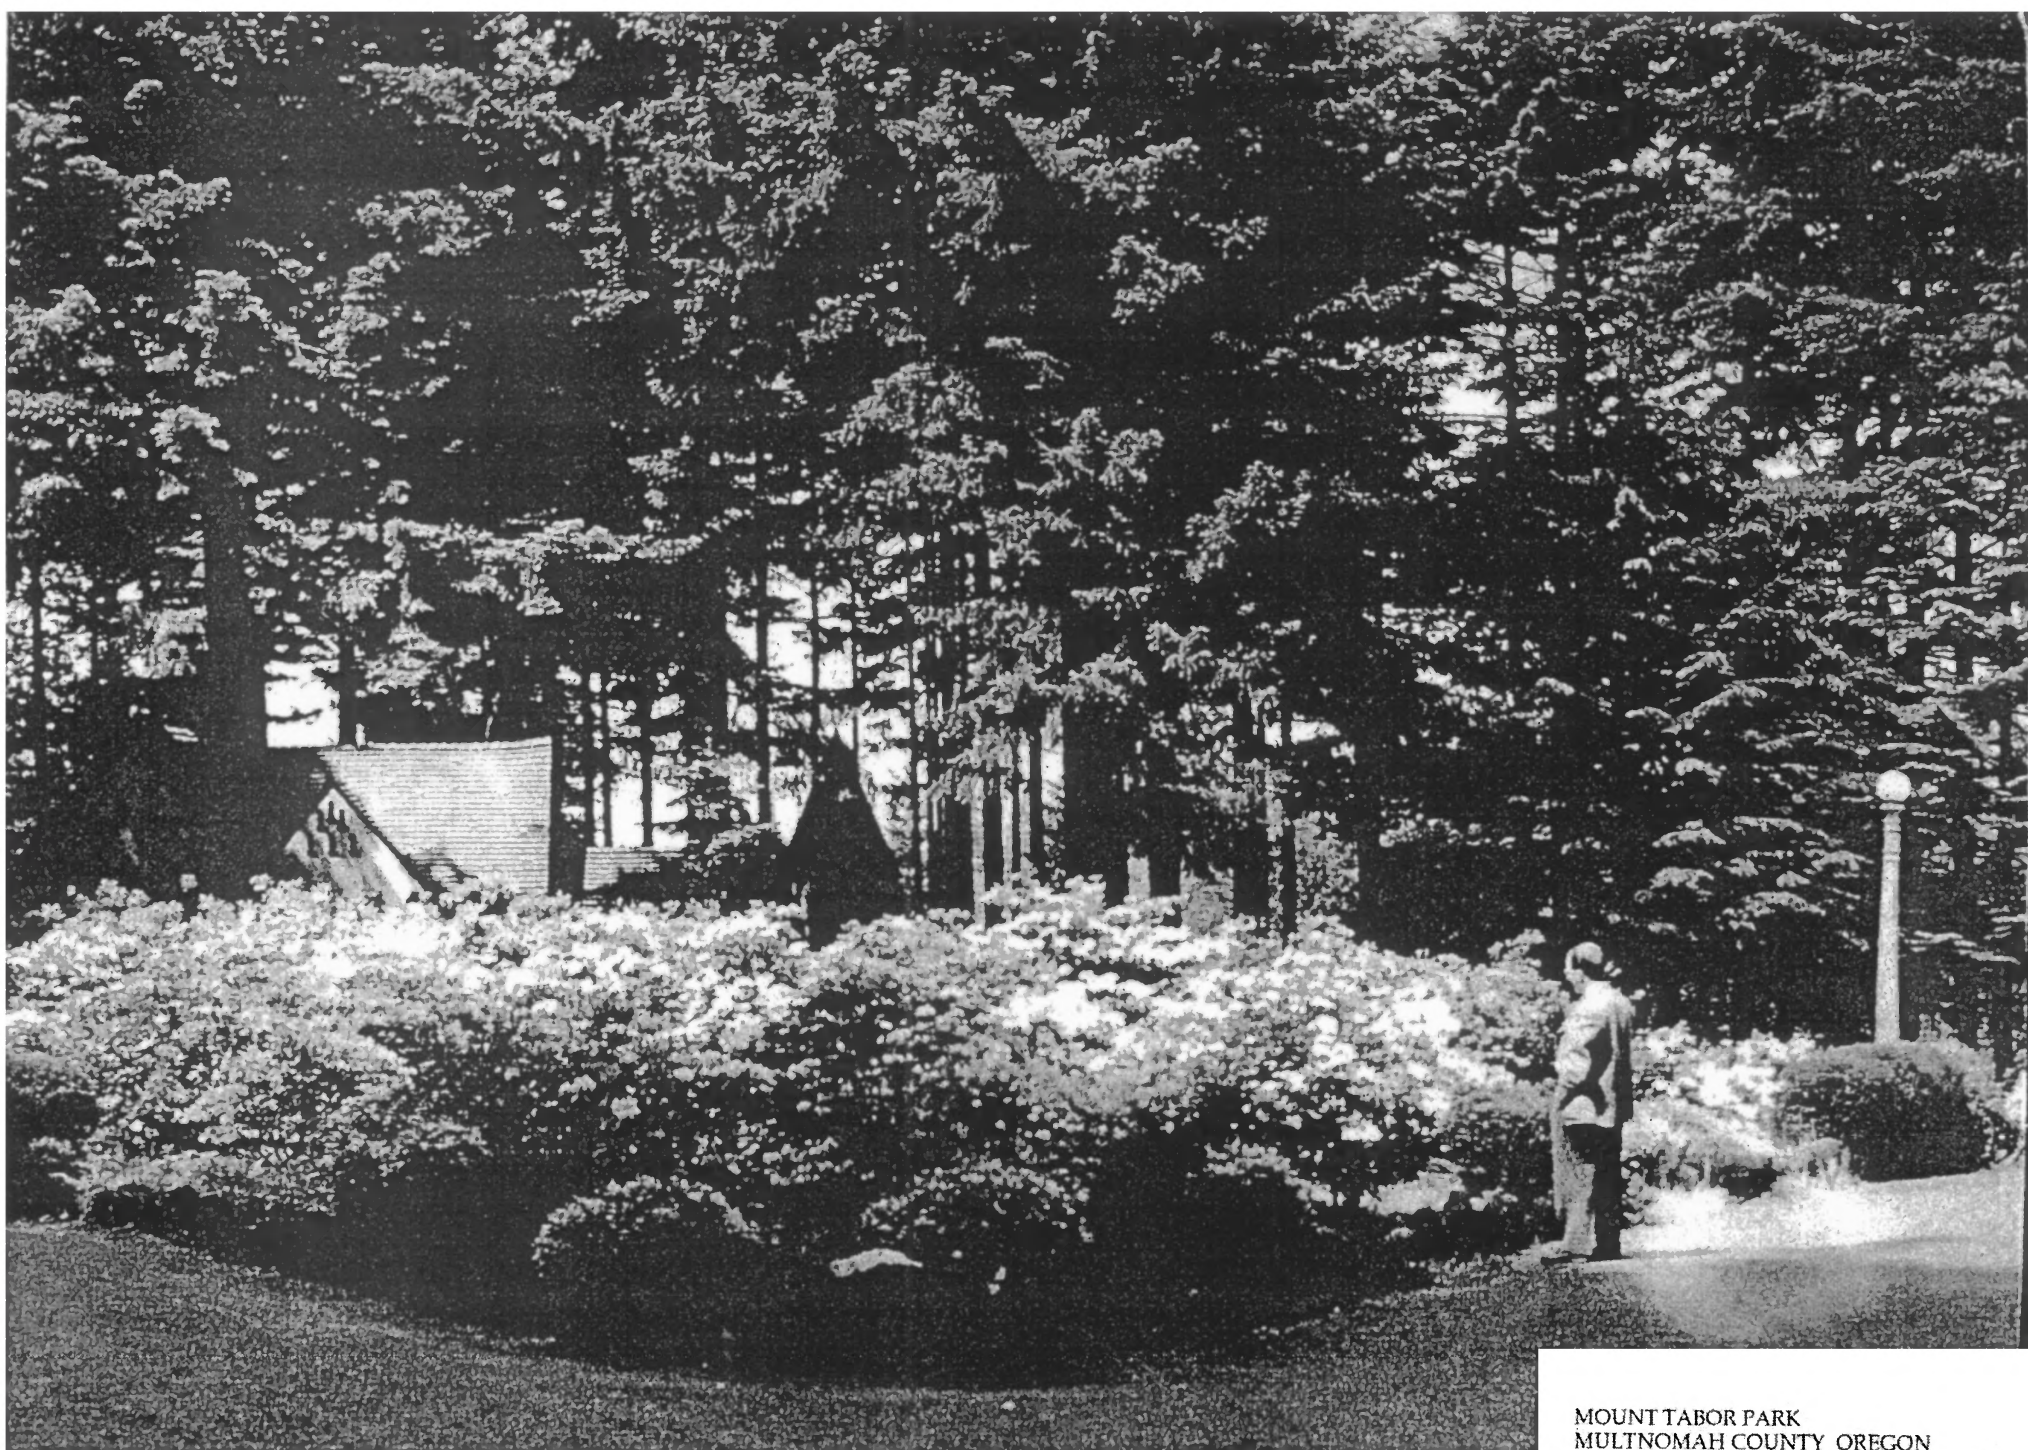

MOUNT TABOR PARK
MULTNOMAH COUNTY OREGON
STANLEY PARR ARCHIVES/RECORD CENTER
CRATER AMPHITHEATER AUGUST 16 1953

MOUNT TABOR PARK
MULTNOMAH COUNTY OREGON
STANLEY PARR ARCHIVES/RECORD CENTER
CRATER COMFORT STATION PLANTINGS
c.1953