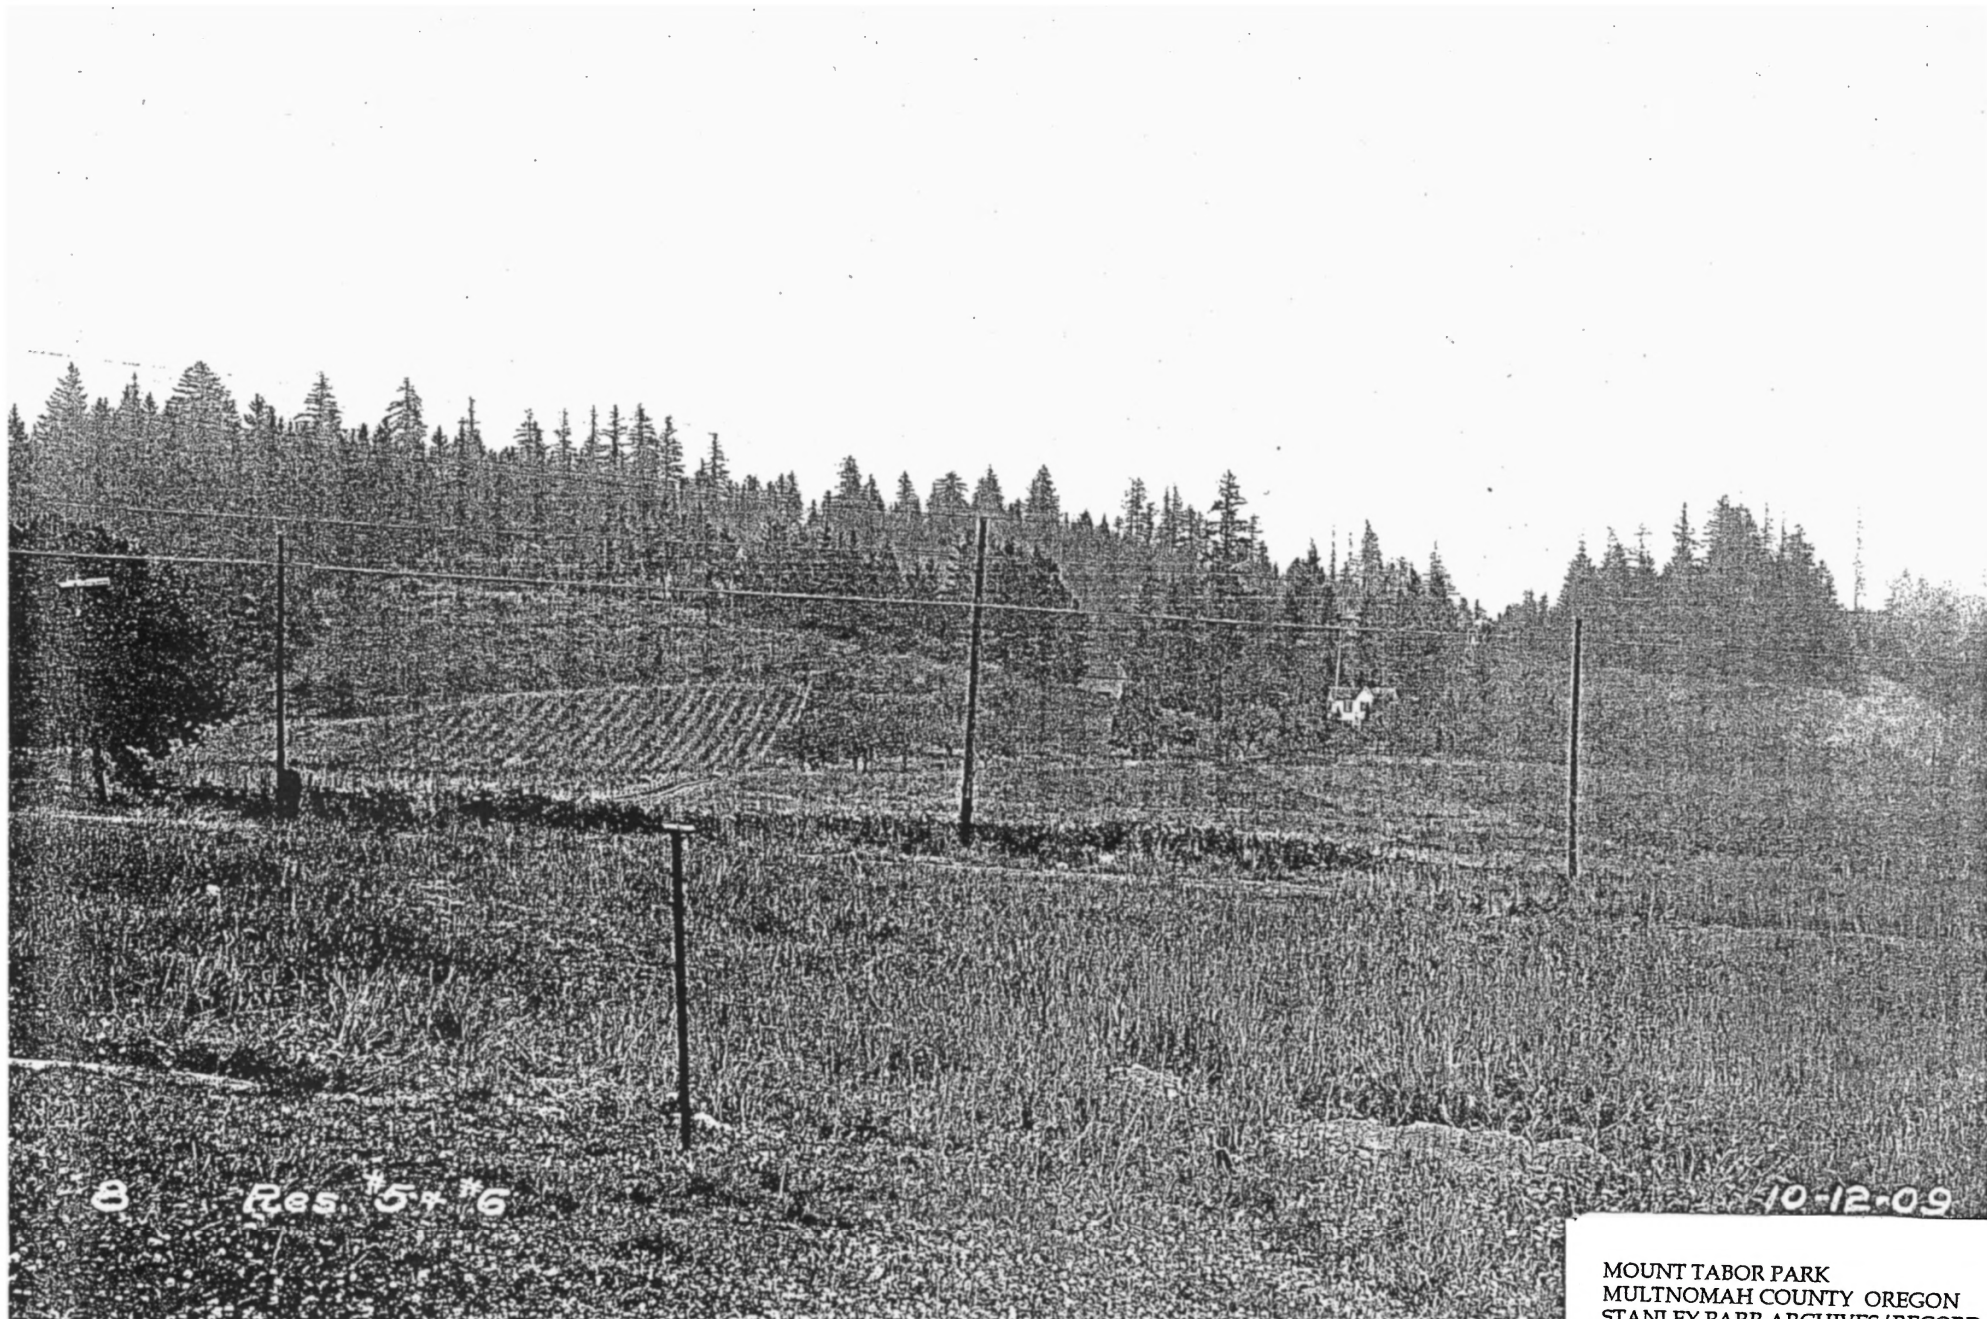

MOUNT TABOR PARK
MULTNOMAH COUNTY OREGON
STANLEY PARR ARCHIVES/RECORD CEN
AERIAL LOOKING NORTHWEST 1968

8 Res #5 + #6

10-12-09