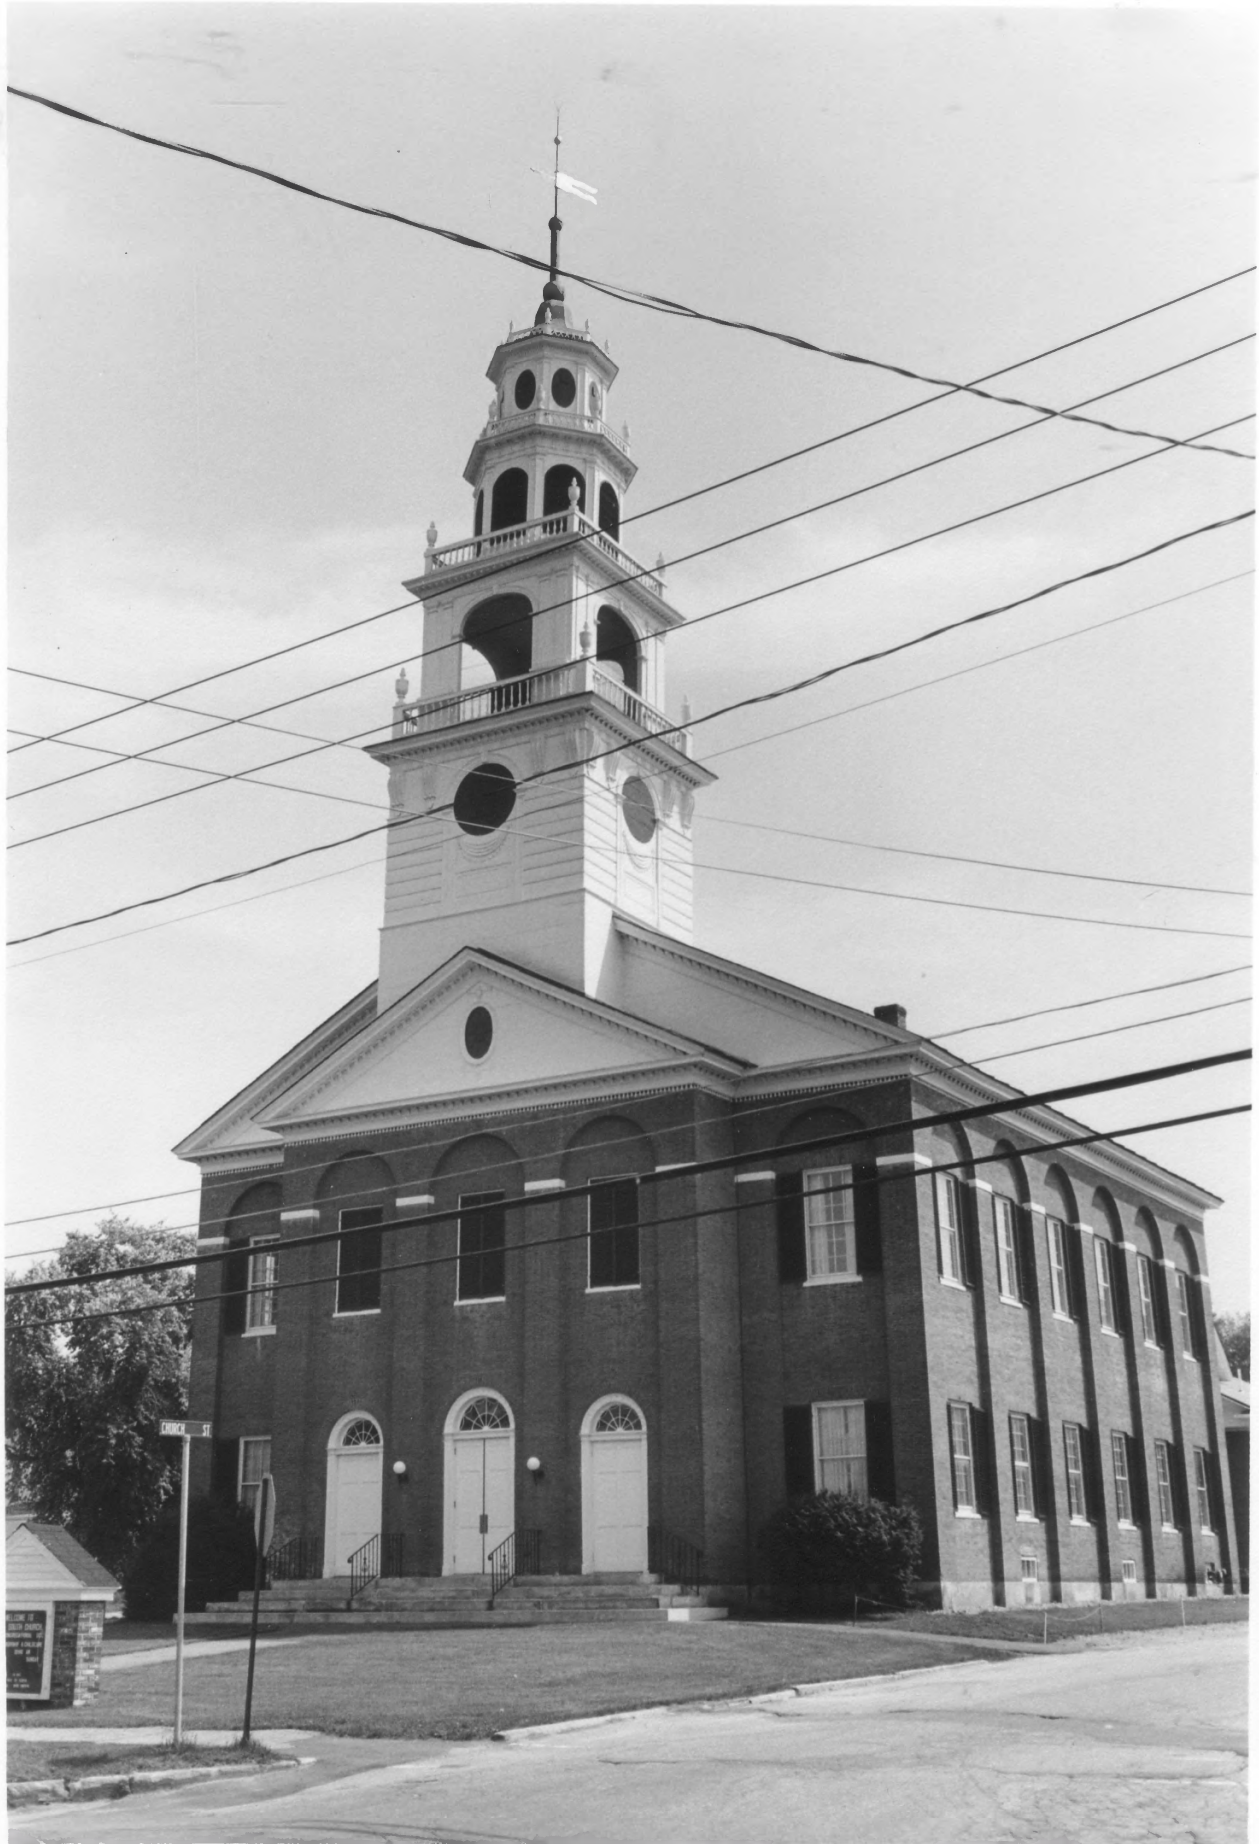

South Congregational Church  
Newport, New Hampshire  
Lisa Mausolf, Photographer  
May 1988

Negative: Upper Valley Lake Sunapee Council  
Lebanon NH

L to R: Facade (south side) Parsonage and  
Facade (west side) Church

Facing northeast

Photo # 1

South Congregational Church  
Newport, New Hampshire  
Lisa Mausolf, Photographer  
May 1988

Negative: Upper Valley Lake Sunapee Council,  
Lebanon, NH

Facade (west) and south elevations