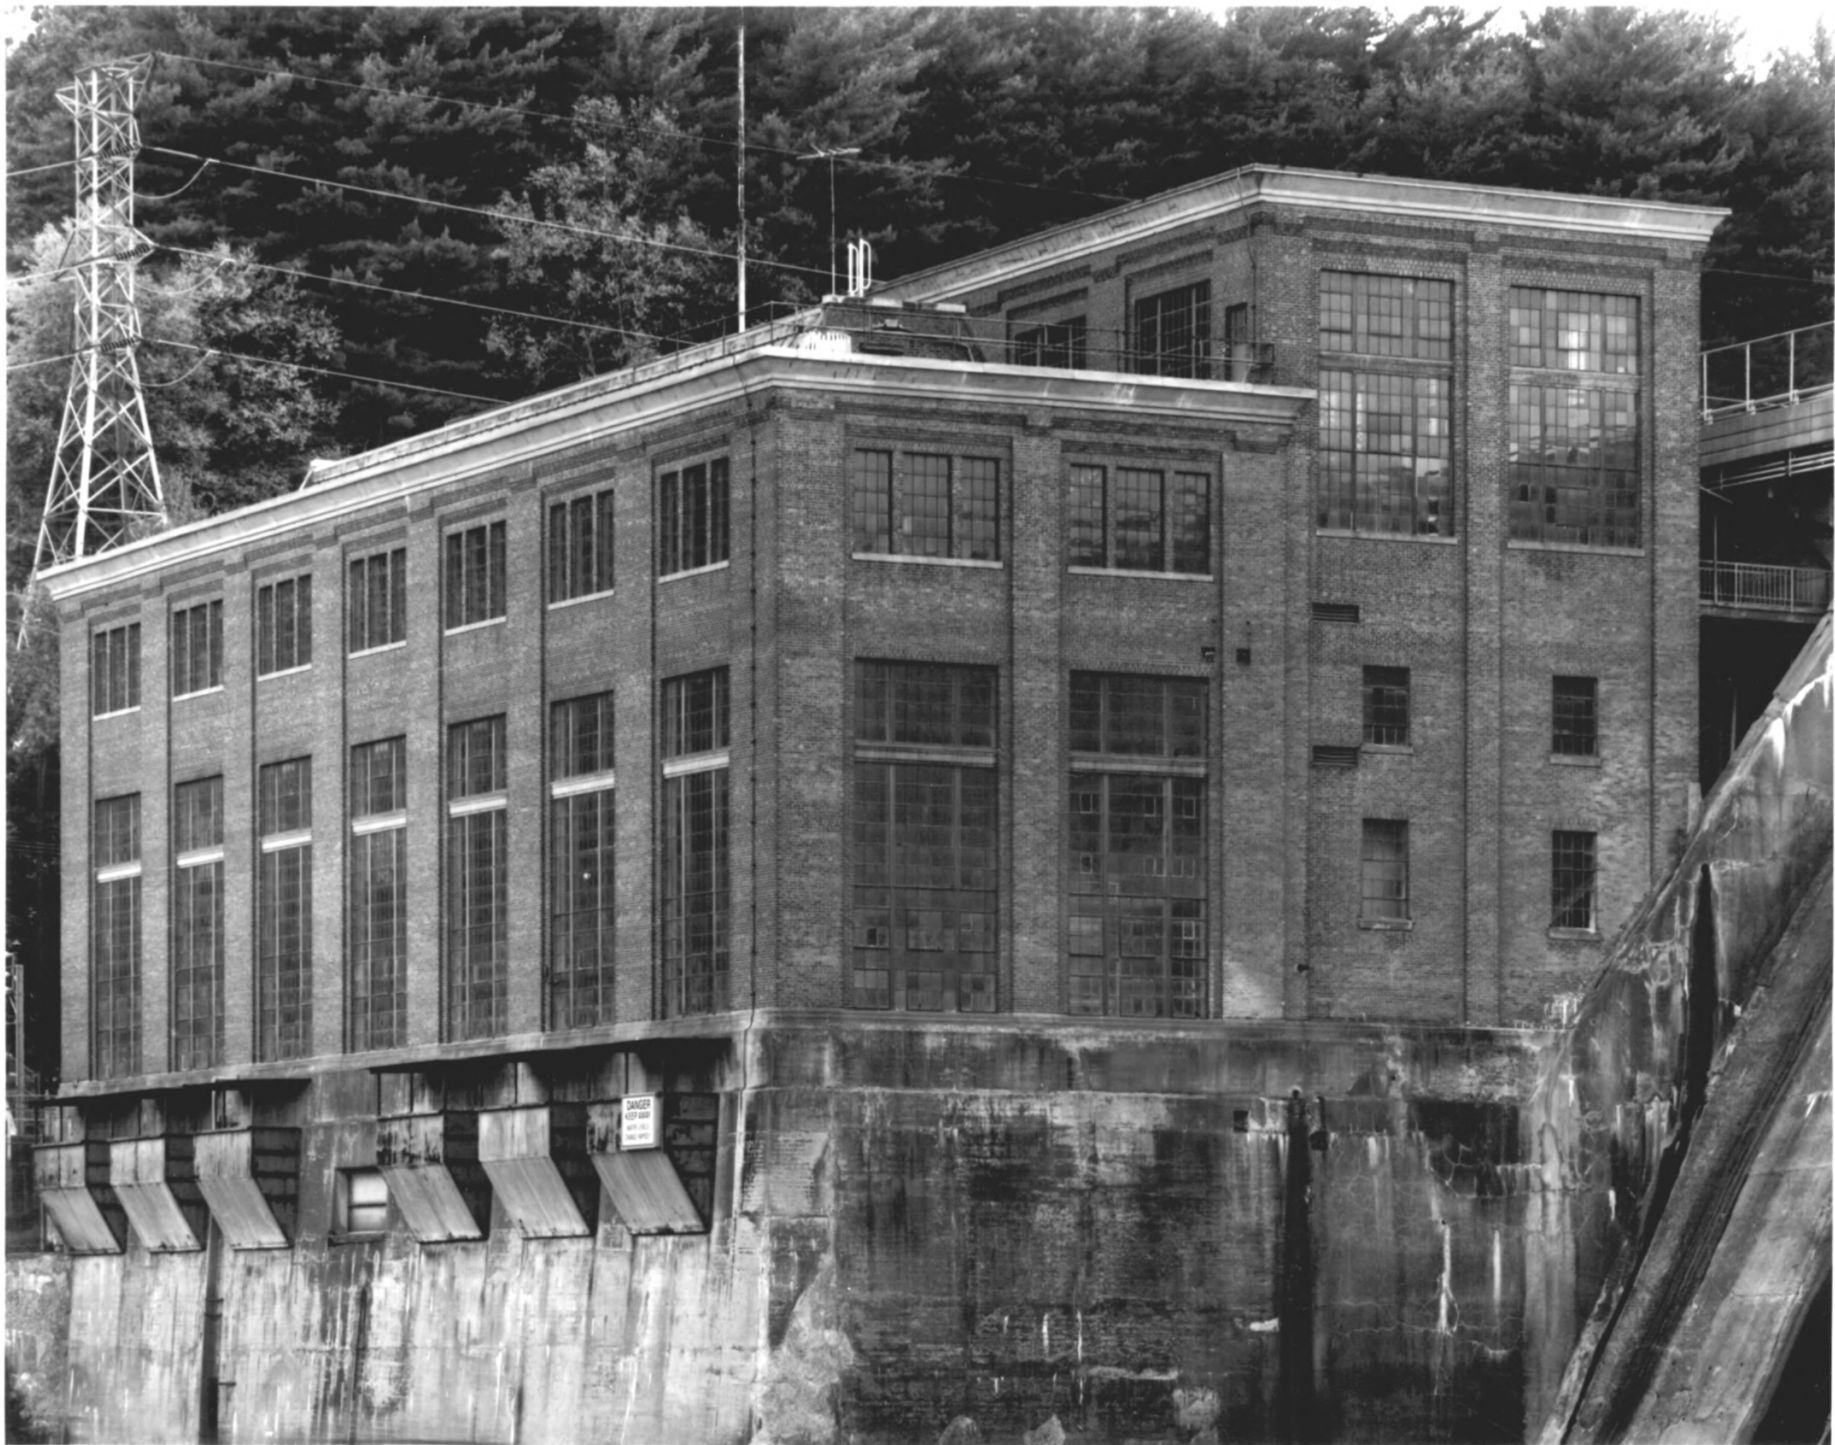

DANGER
NO SWIMMING
NO BOATING