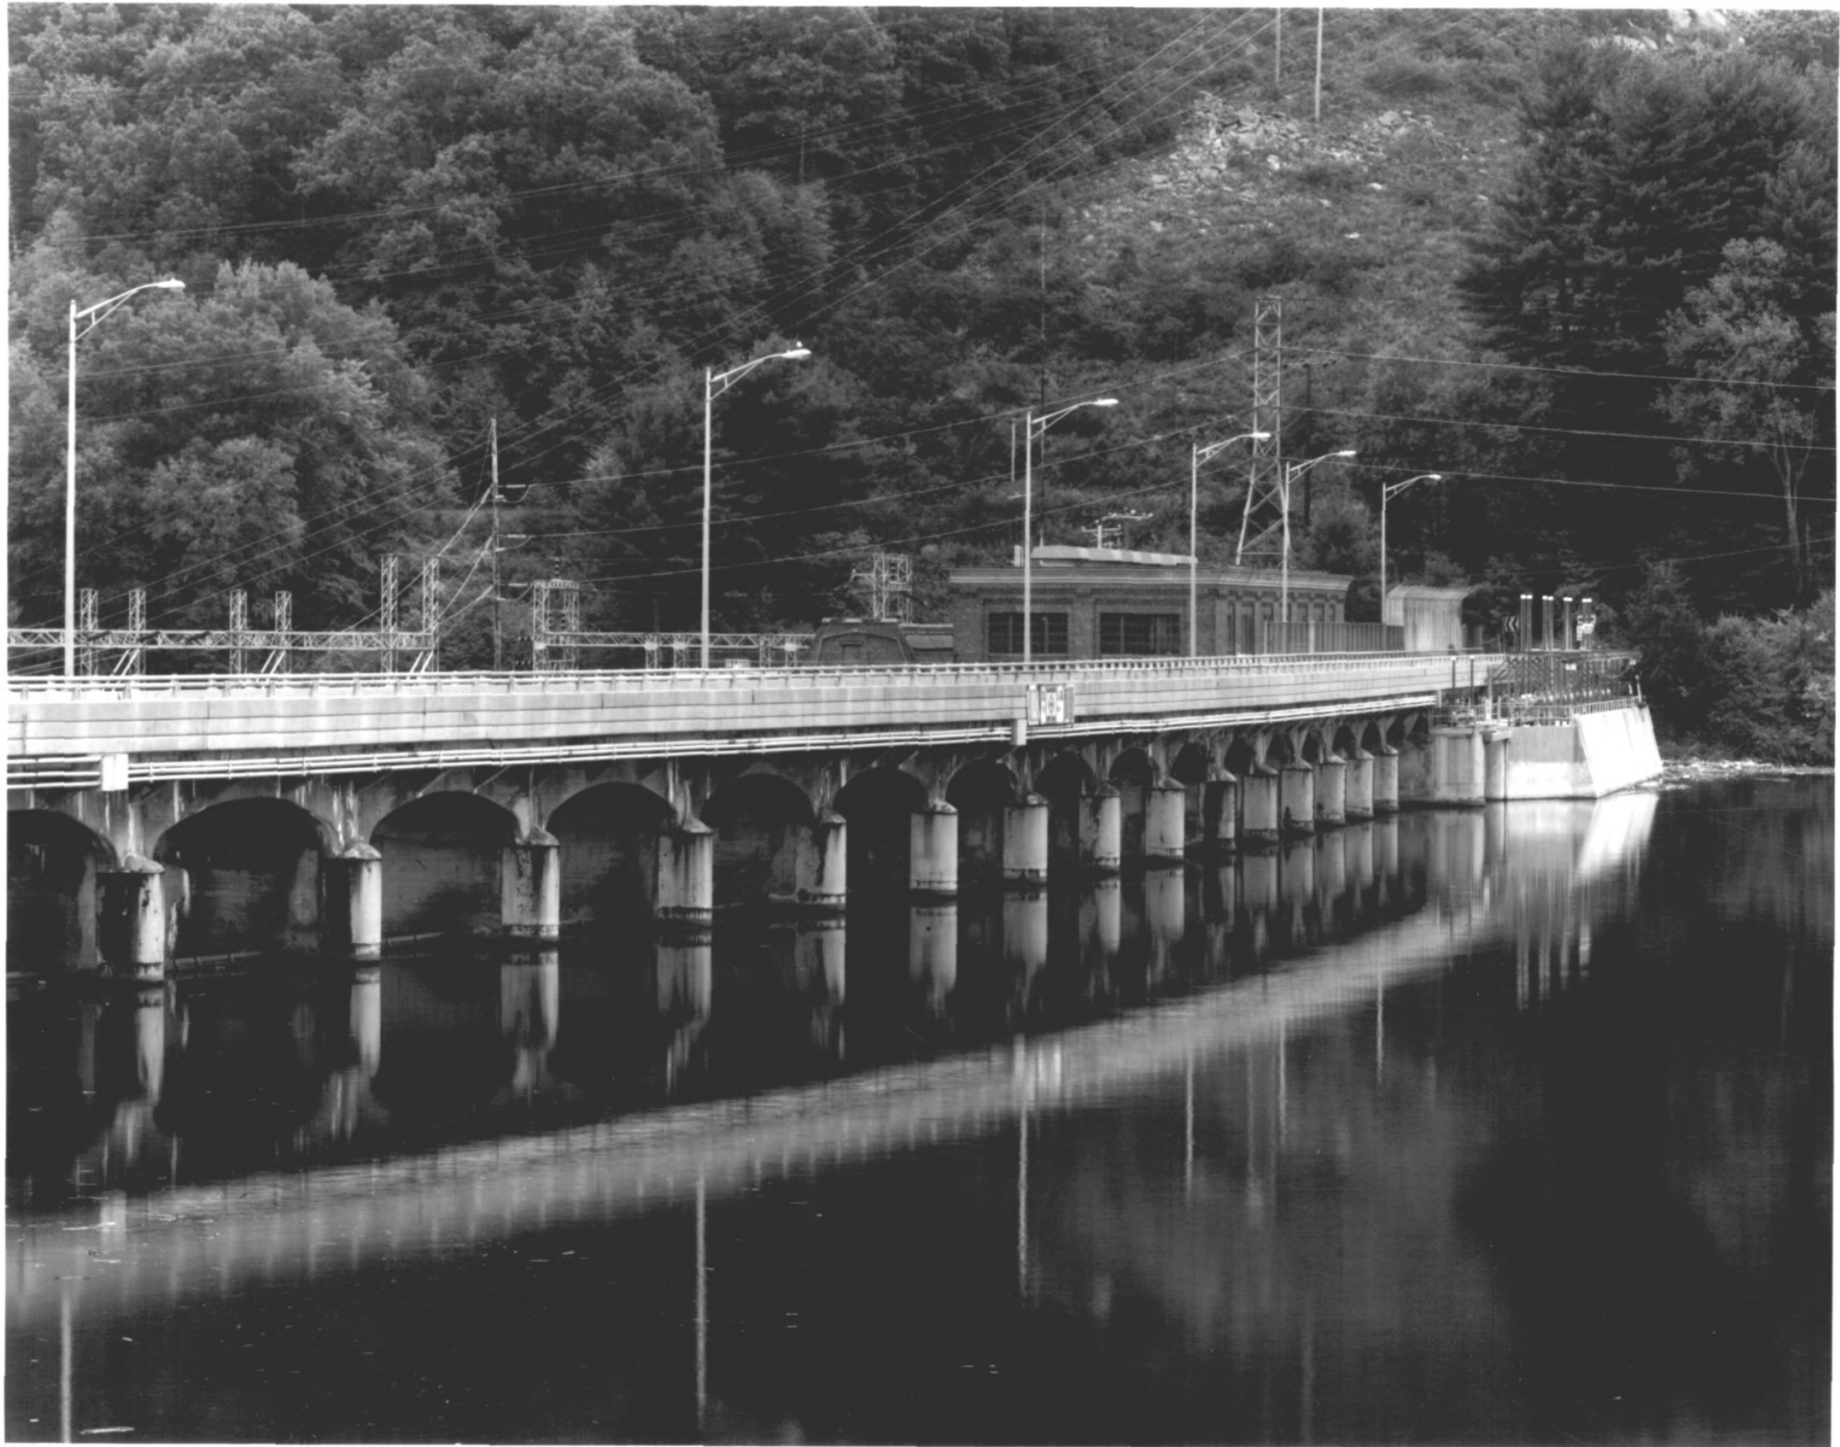

STENSON DAM
PHOTO 1

VIEW OF DOWNSTREAM SIDE
OF PLANT FROM
SOUTHEAST

Photographer: JONATHAN WALLER
Loc. of Neg: LIBRARY OF CONGRESS
HAER COLLECTION CT-138

DATE TAKEN SEPT. 1919

Fairfield &
New Haven Cos., CT

STEVENSON DAM

Photo ~~X2~~

Fairfield & New Haven Cos.

CT

DANGER
NO SWIMMING
NO BOATING

STEVENSON DAM

Photo #3

Fairfield