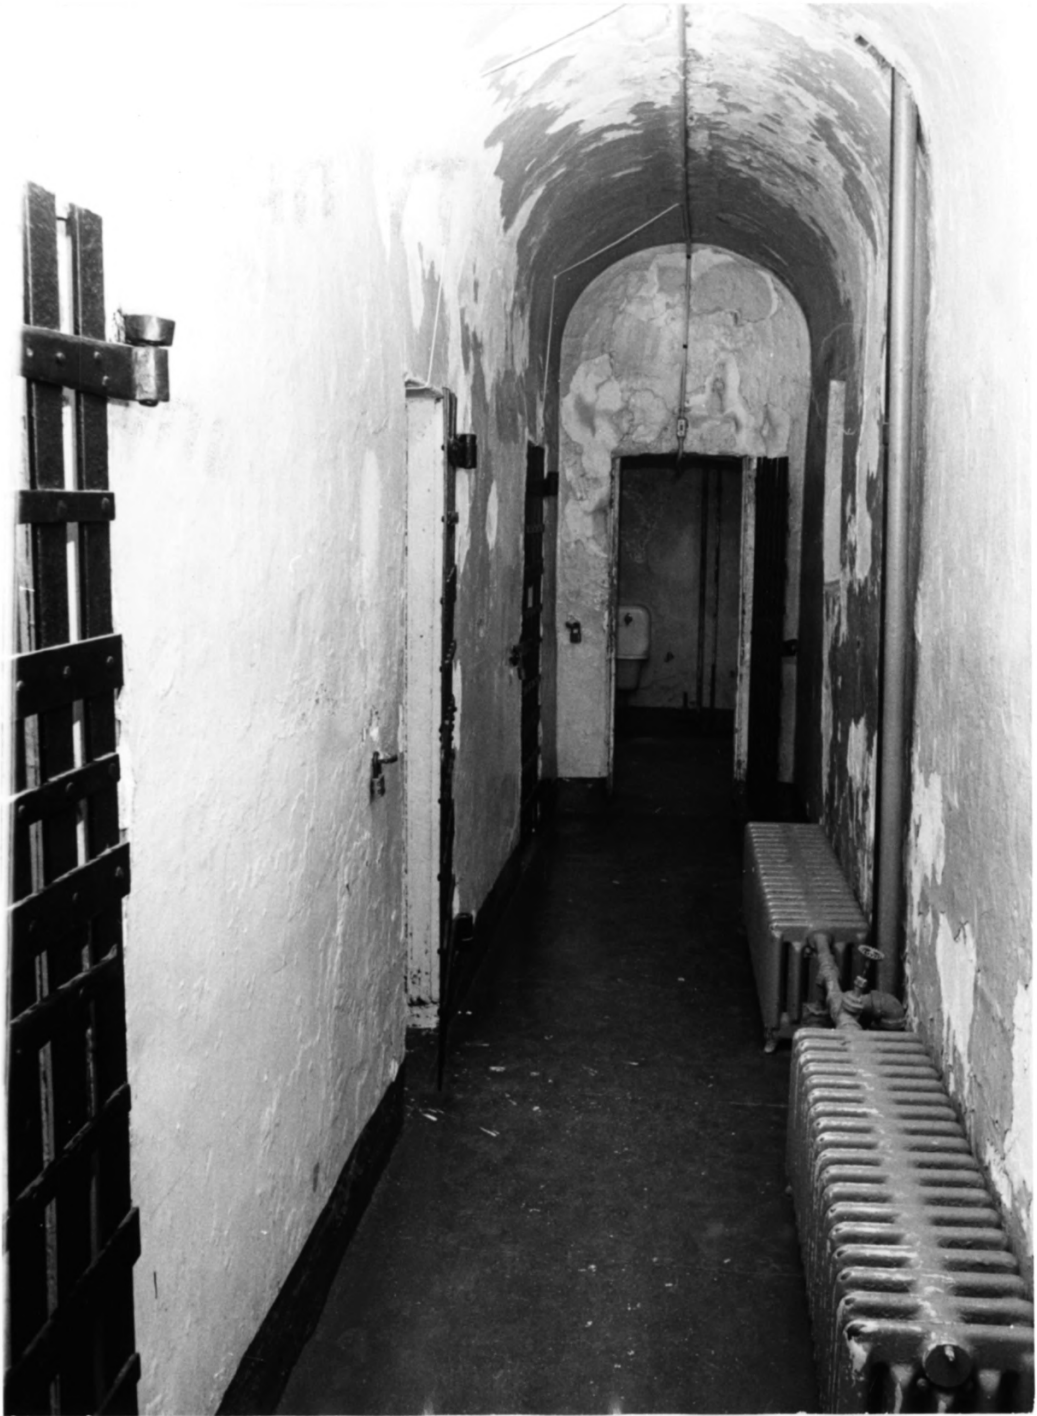

Burlington County Prison. Main Entrance. 1969
Photo Credit: Burlington Co. Prison Museum

VISITORS ONLY

NO ENTRY BEYOND THIS POINT

10

MT HOLLY PRISON

WOMENS' ~~CLUB~~ C/ELL

Burlington County Prison. Main door, hardware.

1969

Photo Credit: HABS

Burlington County Prison. Workroom. 1969
Photo Credit; Burlington Co. Prison Museum

View of BASKET - WEAVING DISPLAY

Burlington Co Jail

W, Elevation + Steps

NS 340

BACK VIEW SHOWING YARD