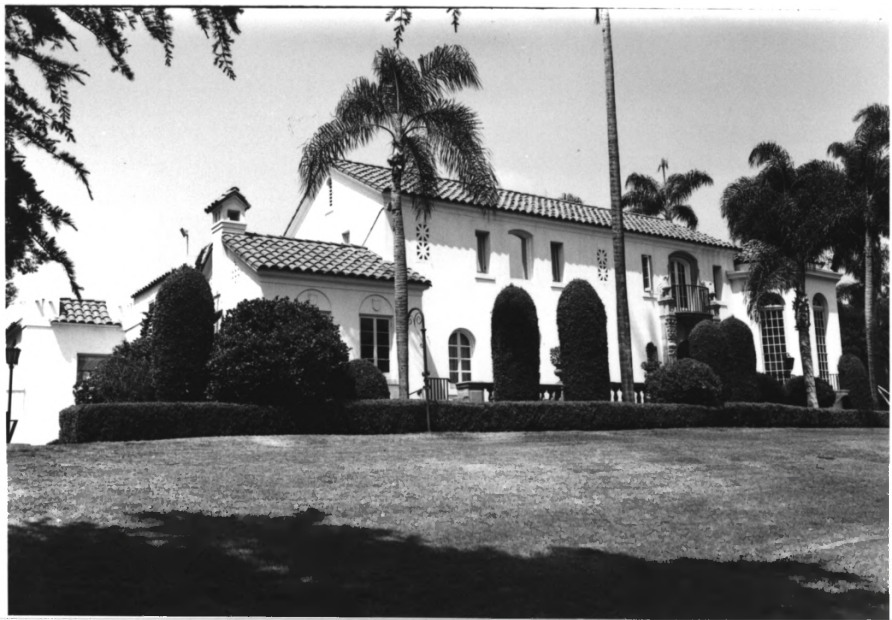

*House*

MUCKENTHALER CULTURAL CENTER

FULLERTON, CA. *Orange County*

TERRY GALVIN

MAY 24, 1979

FULLERTON CITY HALL

SOUTHEAST CORNER

ONE *of 12*

MAY 31 1980

*House*

MUCKENTHALER CULTURAL CENTER

FULLERTON, CA. *Orange County*

TERRY GALVIN

MAY 24, 1979

FULLERTON CITY HALL

SOUTHWEST CORNER