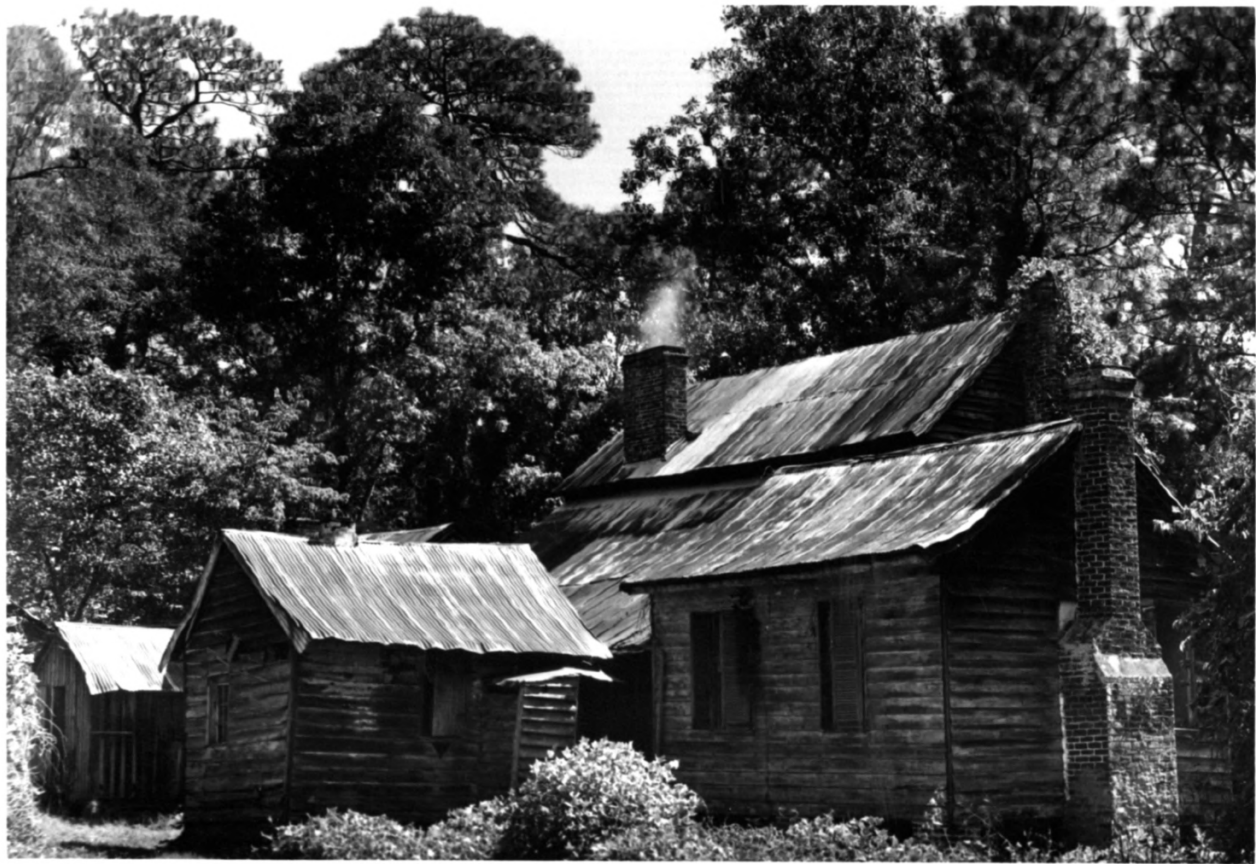

W. David Chamberlain

Berkeley-Charleston-Dorchester Council

of Governments

Charleston, South Carolina, Fall 1980

Pinopolis Historic District North

Lucas House (7)

Photo 5

Lucas House, c. 1835. Pivot  
TM# 102-02-04-33, view from  
the northern side showing w  
and outbuildings.