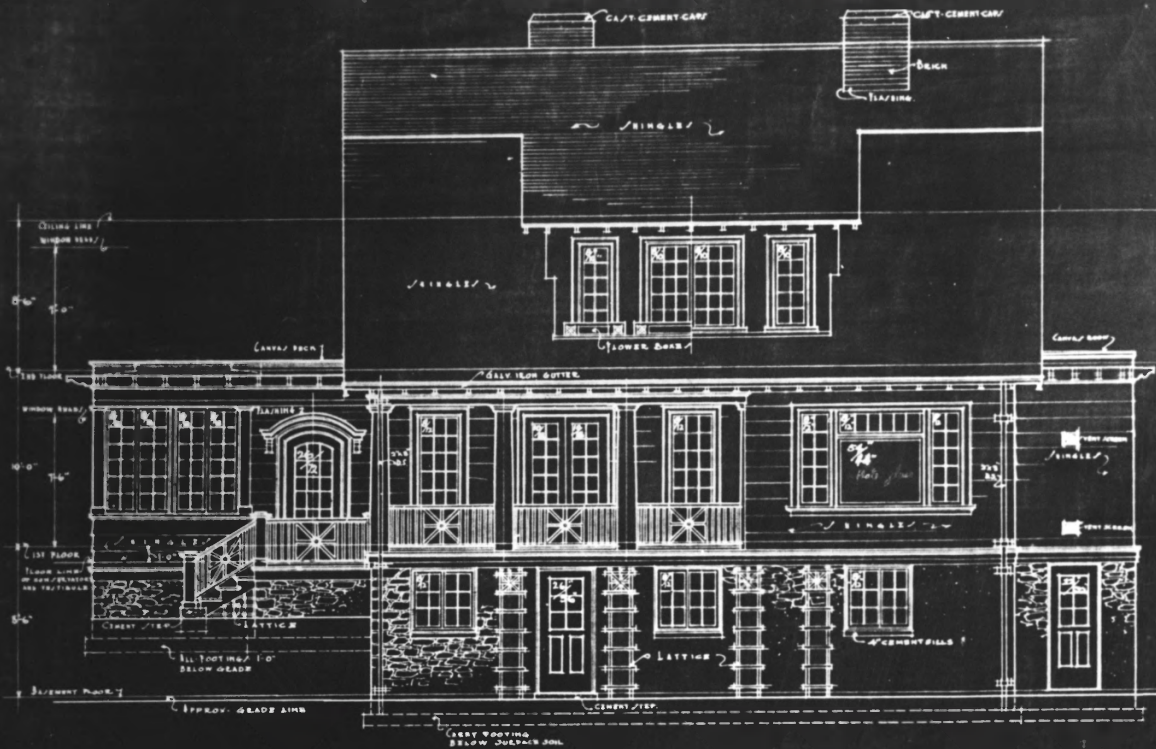

SHAWNEE HOUSE

BURTON, WA

FRONT ELEVATION
SCALE 1/4" = 1'-0"

NORTH ELEVATION
SCALE 1/4" = 1'-0"

PL/INDIC/ FOR M/THAW/L/O
 MAGNOLIA DIST. W/V/A
 1111 VAN HOVE/1 B/ECTH/CT
 CHICAGO, ILL./V/A
 1911

A.P. # 10

SHAWNEE HOUSE