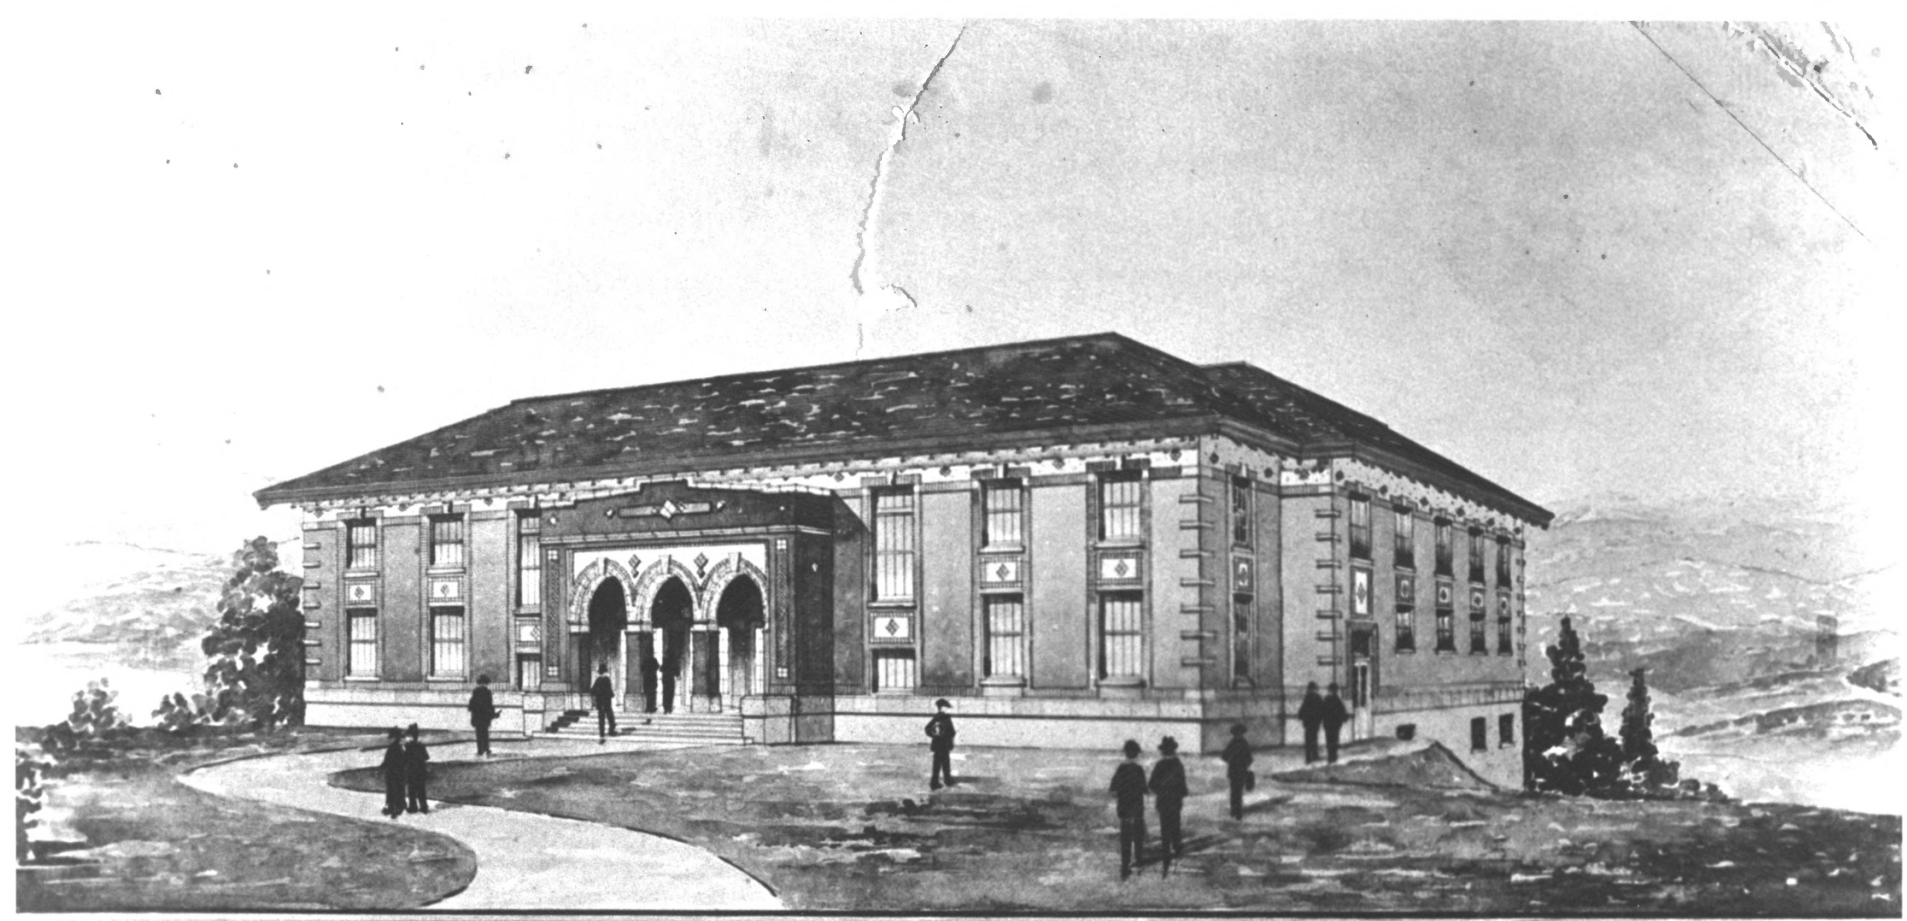

GYMNASIUM BUILDING FOR STATE SCHOOL OF MINES BUTTE MONTANA
ARNOLD & VAN HOUSE BUTTE, MONT. AND A. J. DREYER HELENA, MONT. ASSOCIATE ARCHITECTS