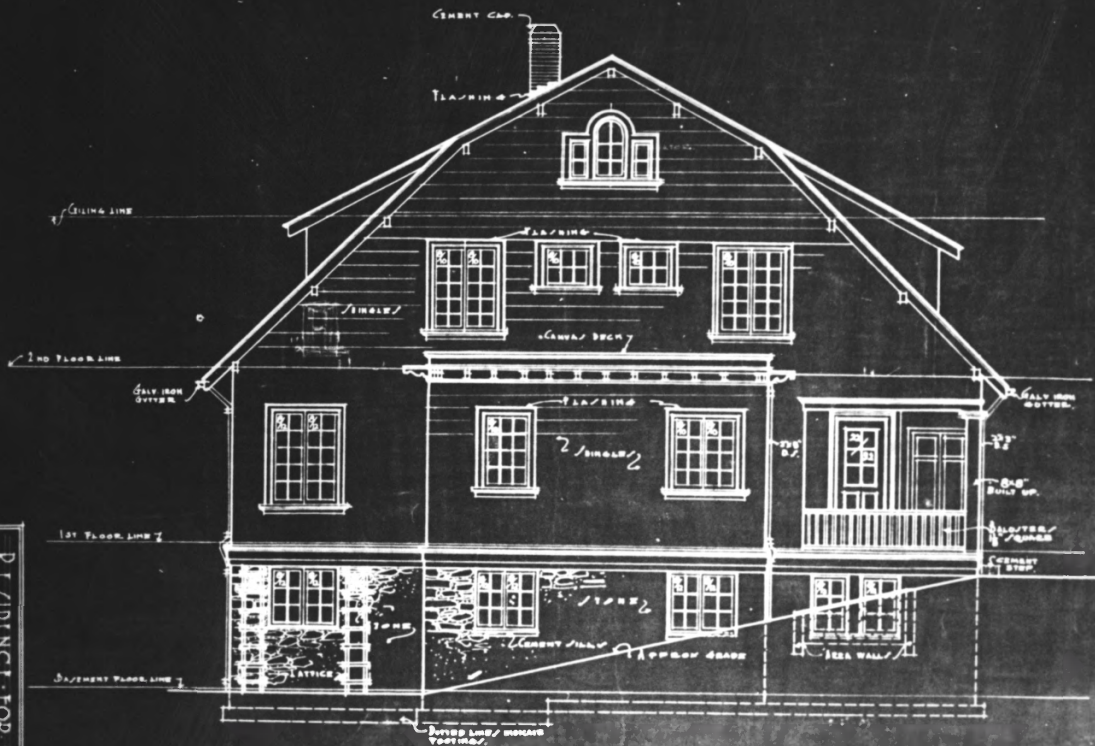

SHAWNEE HOUSE

BURTON, WA

FRONT ELEVATION
SCALE 1/4" = 1'-0"

NORTH ELEVATION
SCALE 1/4" = 1'-0"

PL/INDIC/ FOR M/THAW/L/O
 MAGNOLIA DIST. W/V/A
 1111 VAN HOVE/1 B/ECTH/CT
 CHICAGO, ILL./V/A
 1911

A.P. # 10

SHAWNEE HOUSE