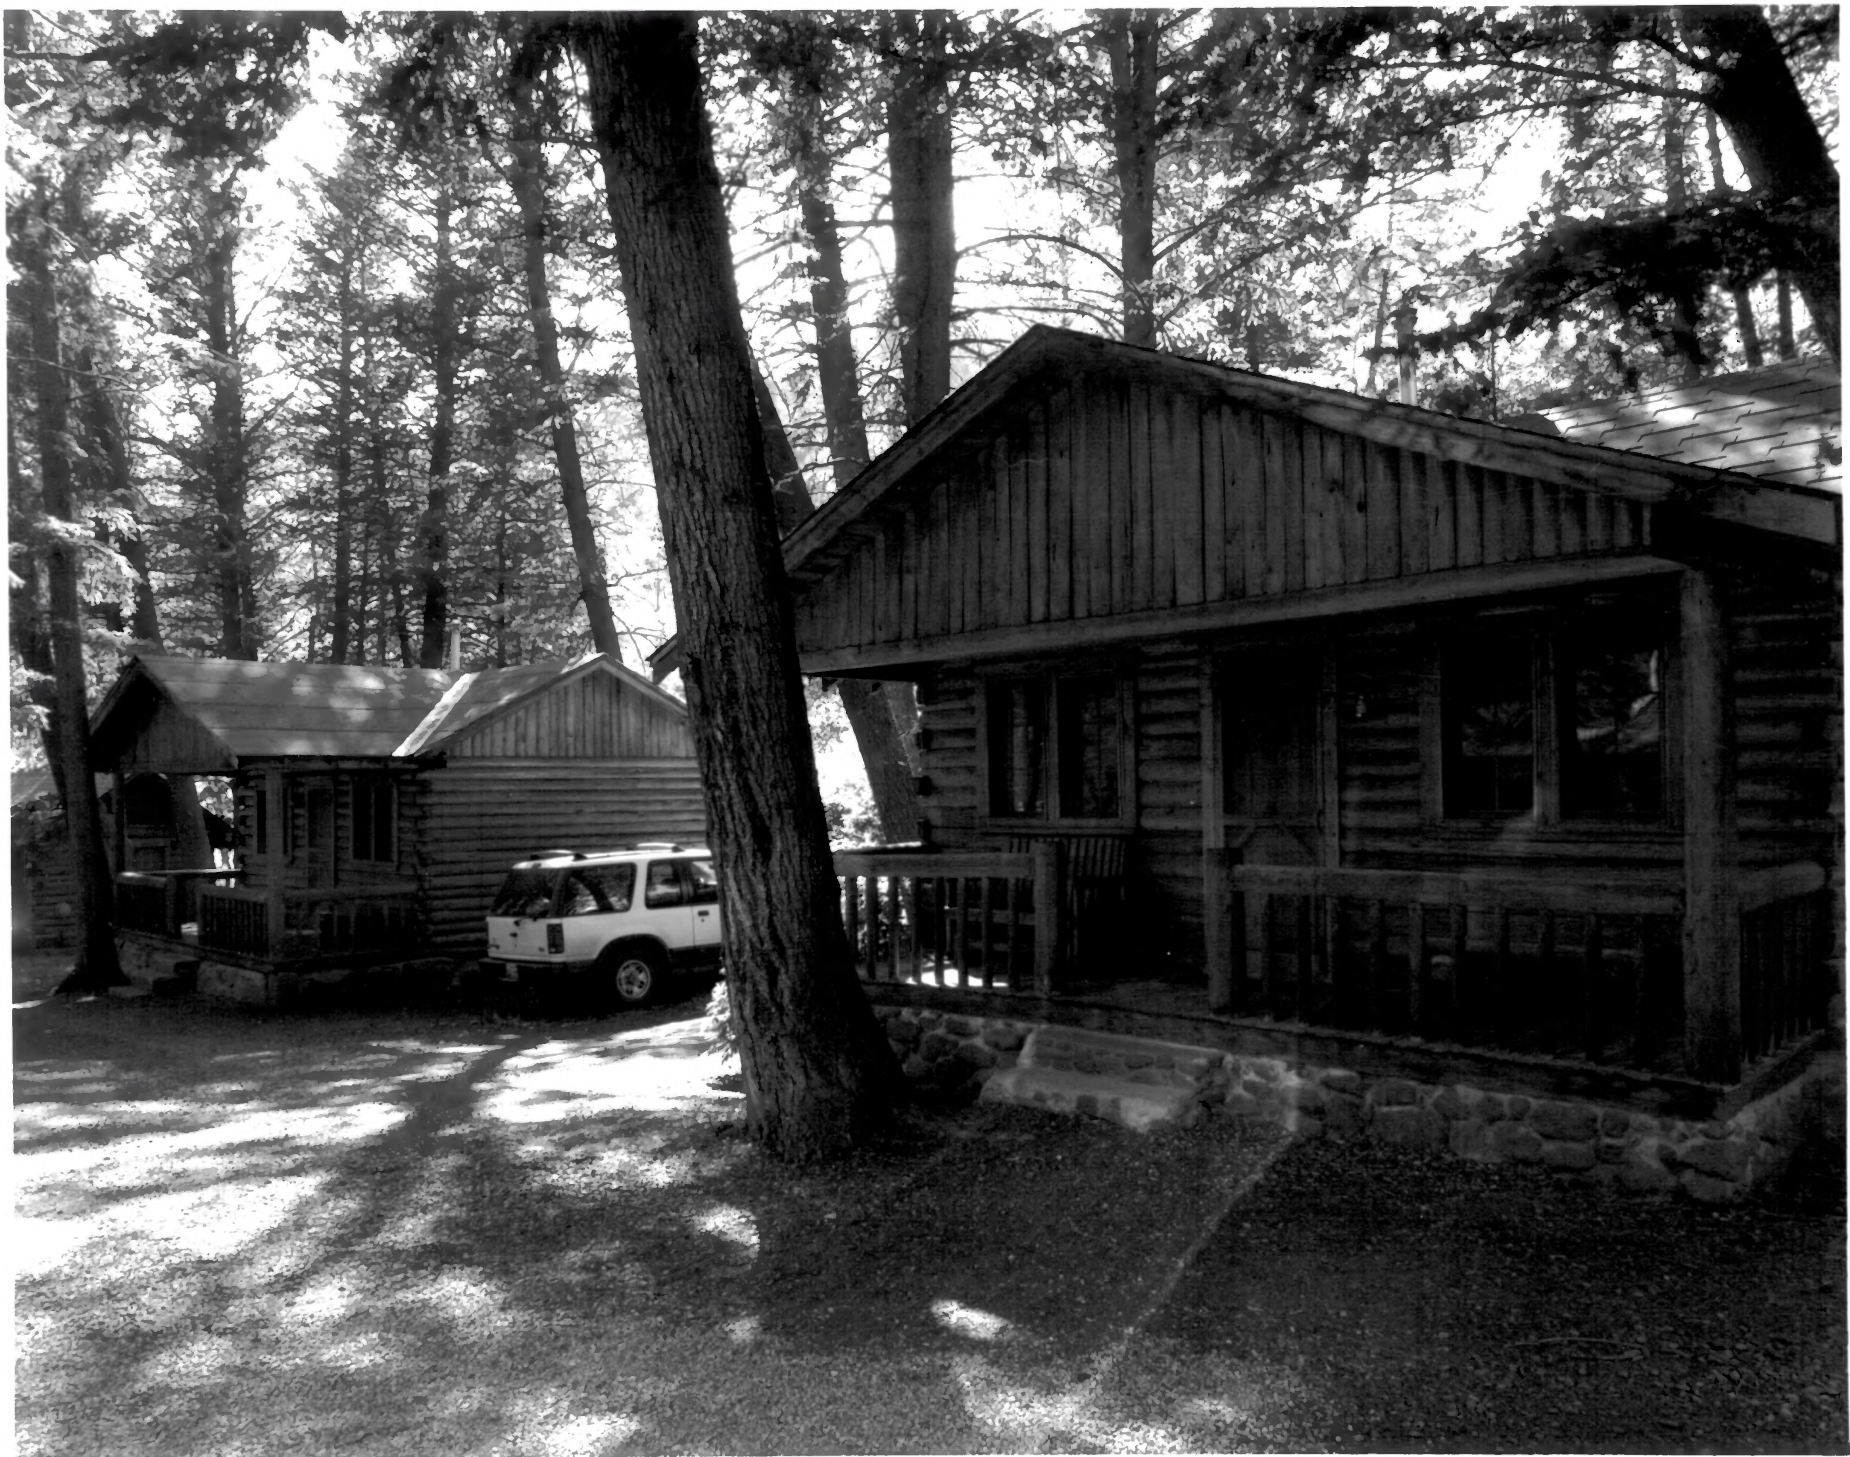

Park County

View is NE looking at (south) front of cabins #19 (left) + 20

Photographer: Richard Collier

7-13-1999

Shoshone Lodge Dude Ranch

Located on Hwy 14/16/20 west of Cody, Wyoming  
Park County

View is North looking at (South) front of tack bldgs.  
Photographer: Richard Collier

7-13-1999

Shoshone Lodge Dude Ranch

Located on Hwy. 14/16/20 west of Cody, Wyoming  
Park County

View is NW looking at (south) front of Cabin #2