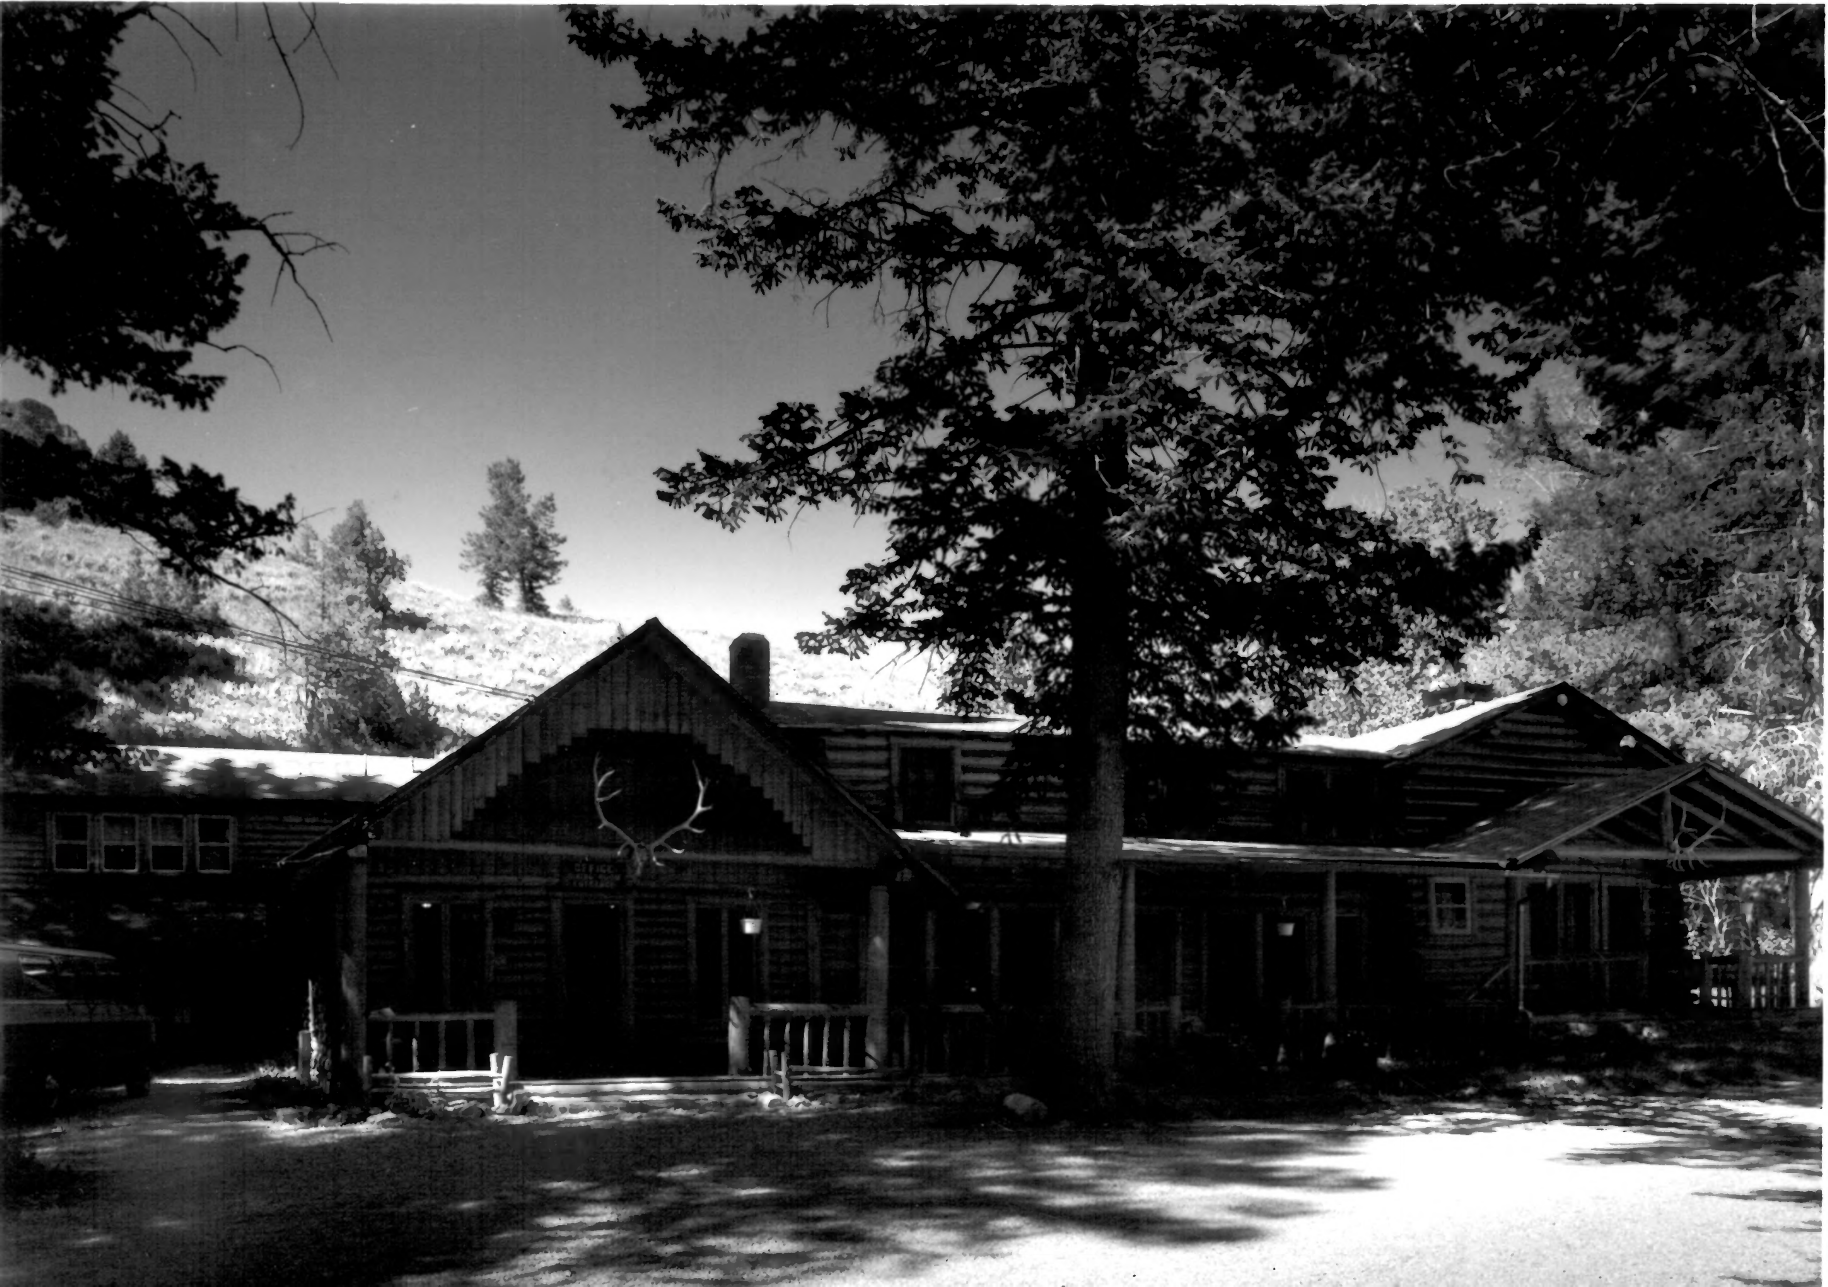

Park County

View is East looking at the Corral

Photographer: Richard Collier

7-13-1999

Shoshone Lodge Dude Ranch

Located on Hwy 14/16/20 west of Cody, Wyoming

Park County

Views North looking at (south) front of Cabins #5 & 6

Photographer: Richard Collier

7-13-1999

Shoshone Lodge Dude Ranch

Located on Hwy 14/16/20 West of Cody, Wyoming

Park County

View is NNW looking at (south) front of cabin #18

Photographer: Richard Collier

7-13-1999

Shoshone Lodge Dude Ranch

Located on Hwy 14/16/20 West of Cody, Wyoming  
Park County

View is North looking at (south) front of main lodge

Photographer: Richard Collier

7-13-1999

Shoshone Dude Ranch

Located on Hwy 14/16/20 west of Cody, Wyoming

Park County

View is NE looking at (south) front of cabins #19 (left) + 20

Photographer: Richard Collier

7-13-1999

Shoshone Lodge Dude Ranch

Located on Hwy 14/16/20 west of Cody, Wyoming  
Park County

View is North looking at (South) front of tack bldgs.  
Photographer: Richard Collier