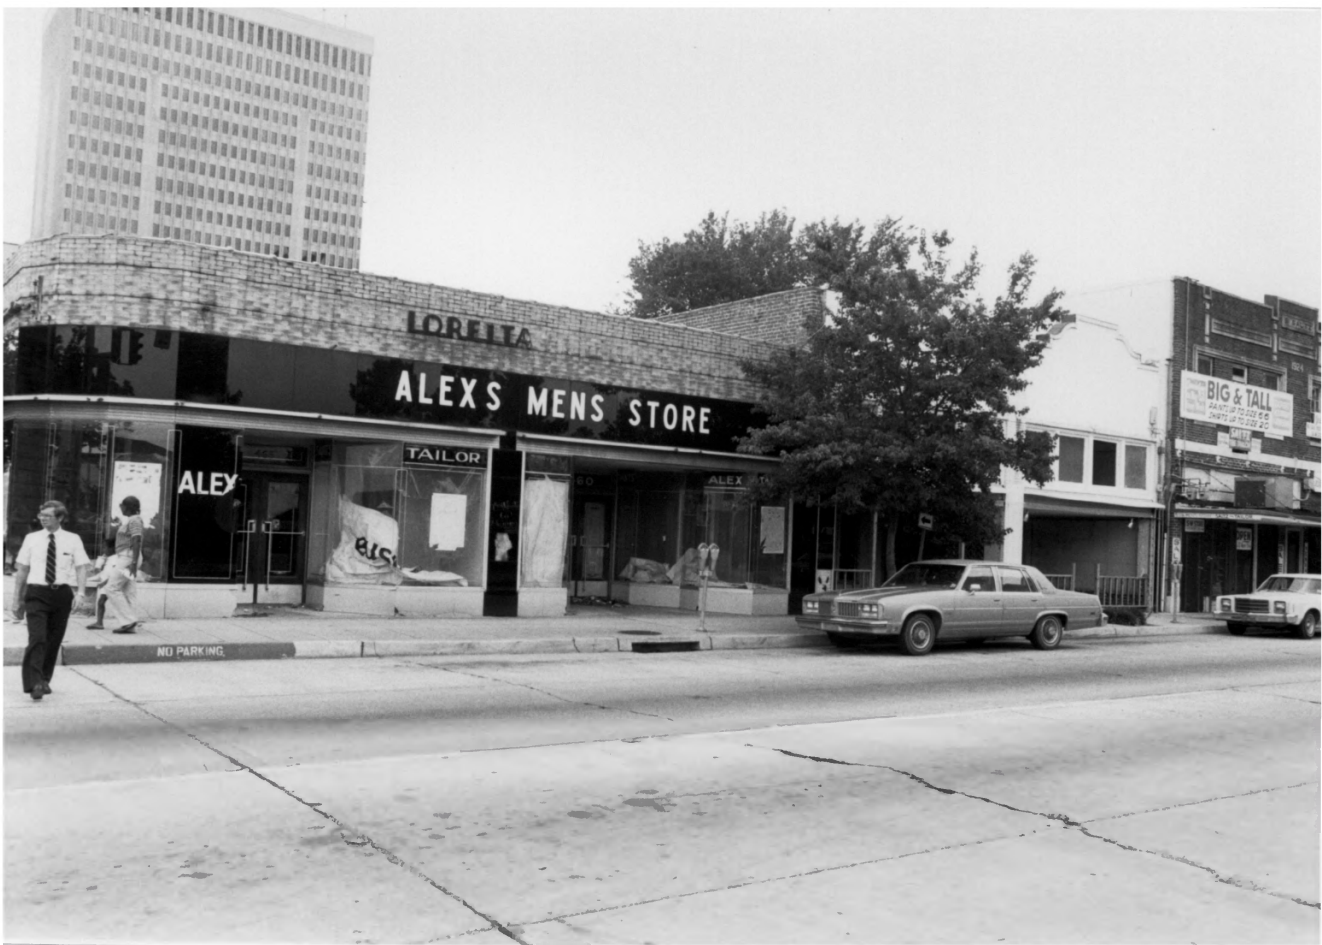

LORETTA

ALEX'S MENS STORE

ALEX

TAILOR

ALEX'S

ALEX'S

NO PARKING

WANTING
BIG & TALL
WEANT UP TO 500 LBS
AND UP TO 6'6"