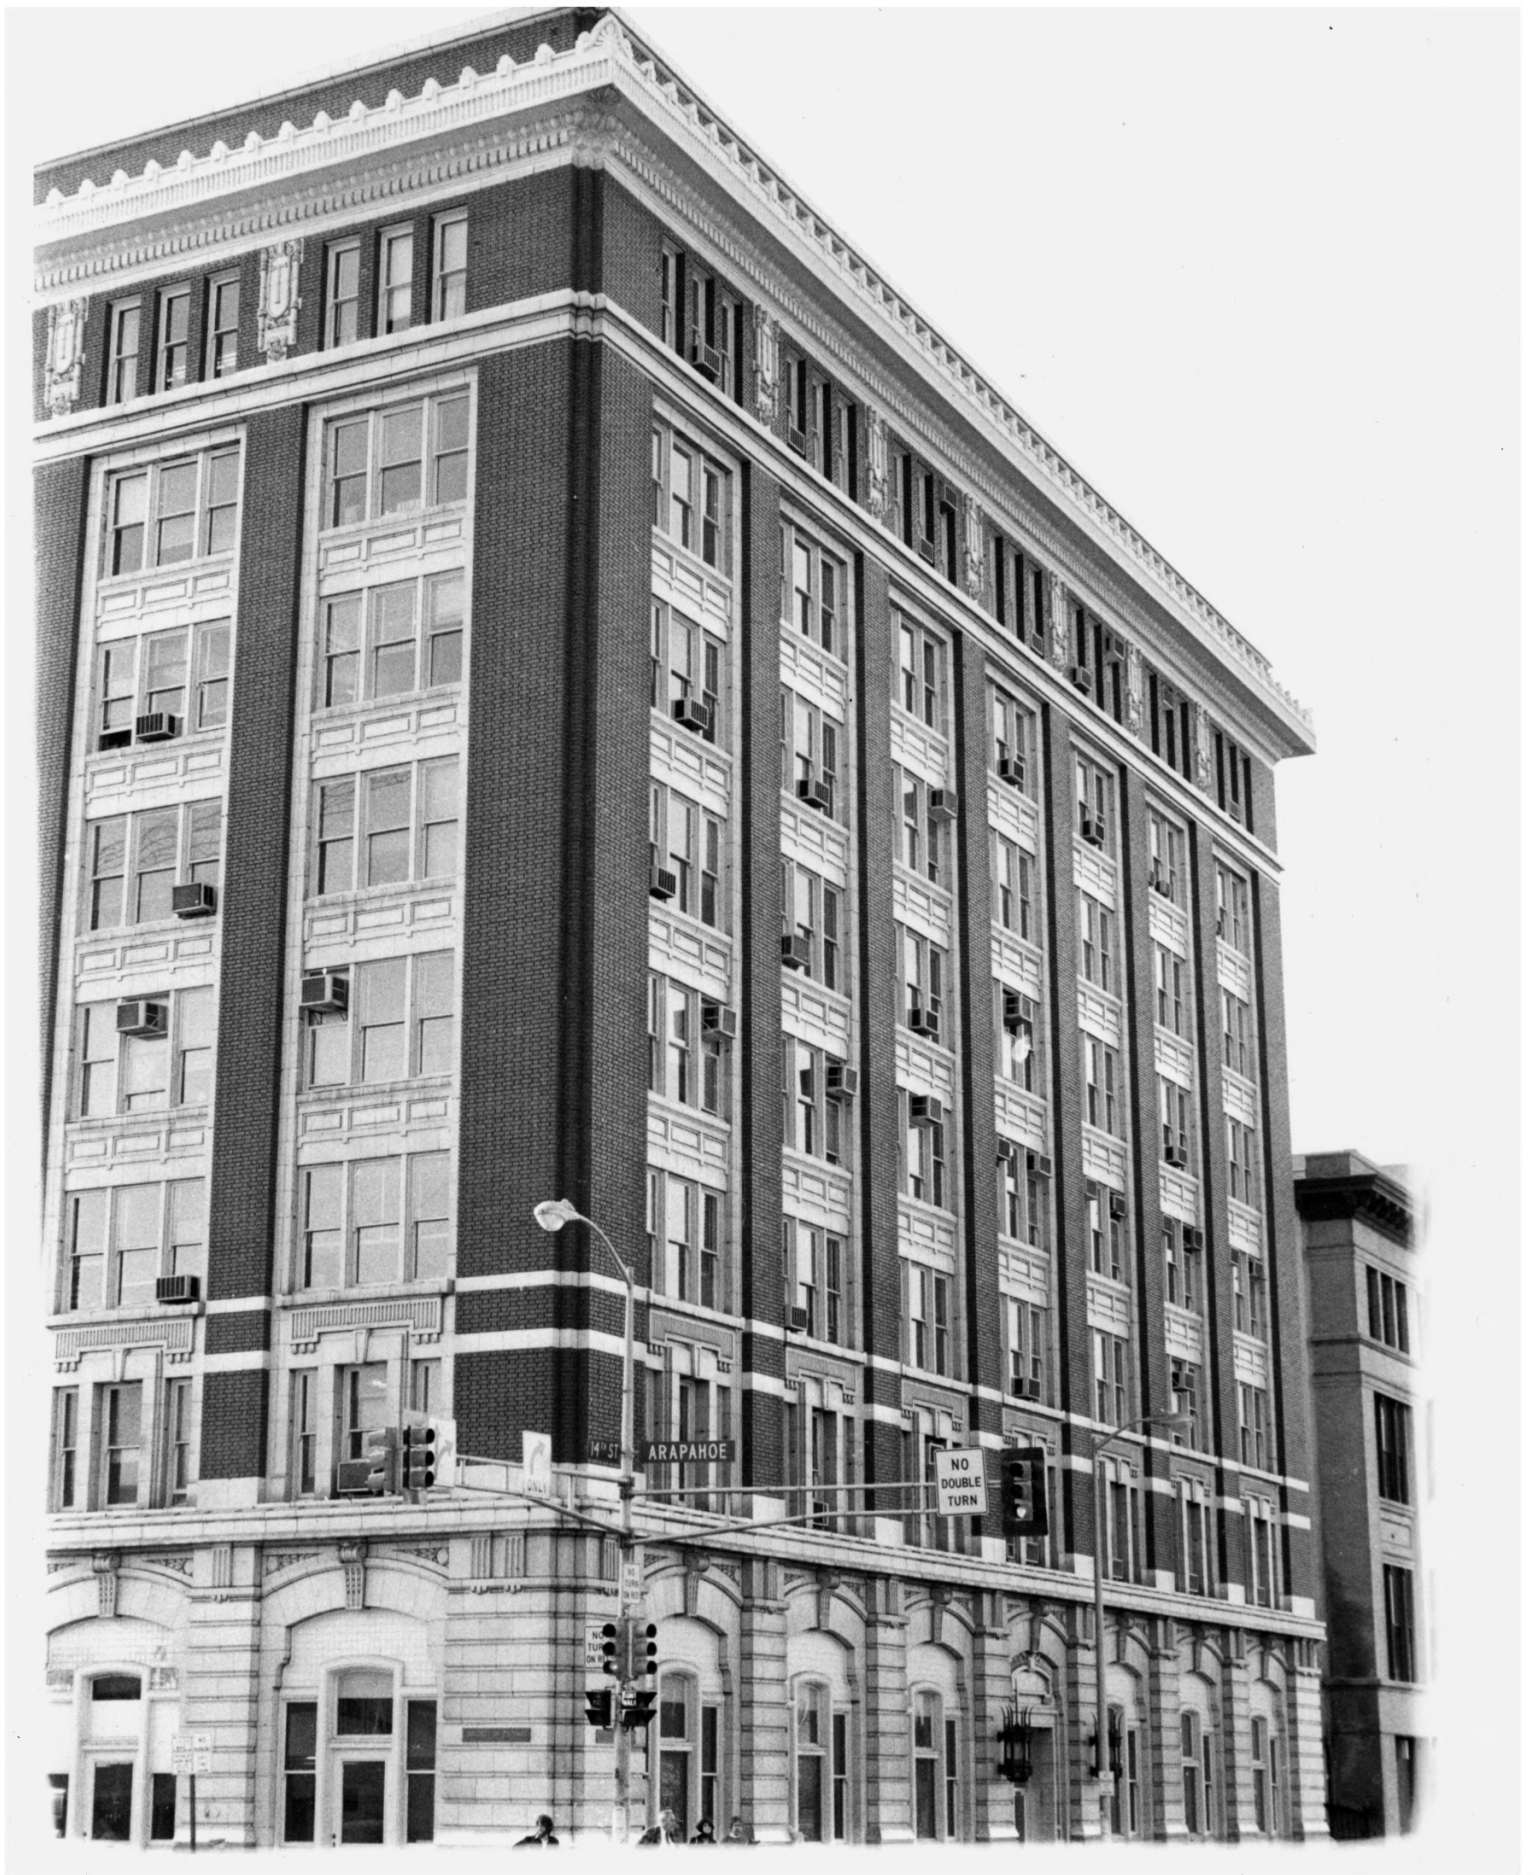

UNIVERSITY OF COLORADO
AT DENVER

ONE WAY

JAN 5

1978

Denver County

Tramway Building

Denver, Colorado

JUL 6 1977

Chas. Schultze 2/77

Historic Denver

Looking N to CANAL

#1 of 4

Denver County

Tramway Building
Denver, Colorado
Chas. Schultze
Historic Denver
770 Pennsylvania

View is
looking
JUL 6, 1977

*204

UNIVERSITY OF COLORADO
AT DENVER

Denver County

Tramway Building JUL 6 1977

Denver, Colorado

Chas. Schultze 2/77

Historic Denver View 12

770 Pennsylvania looking west

3 of 4