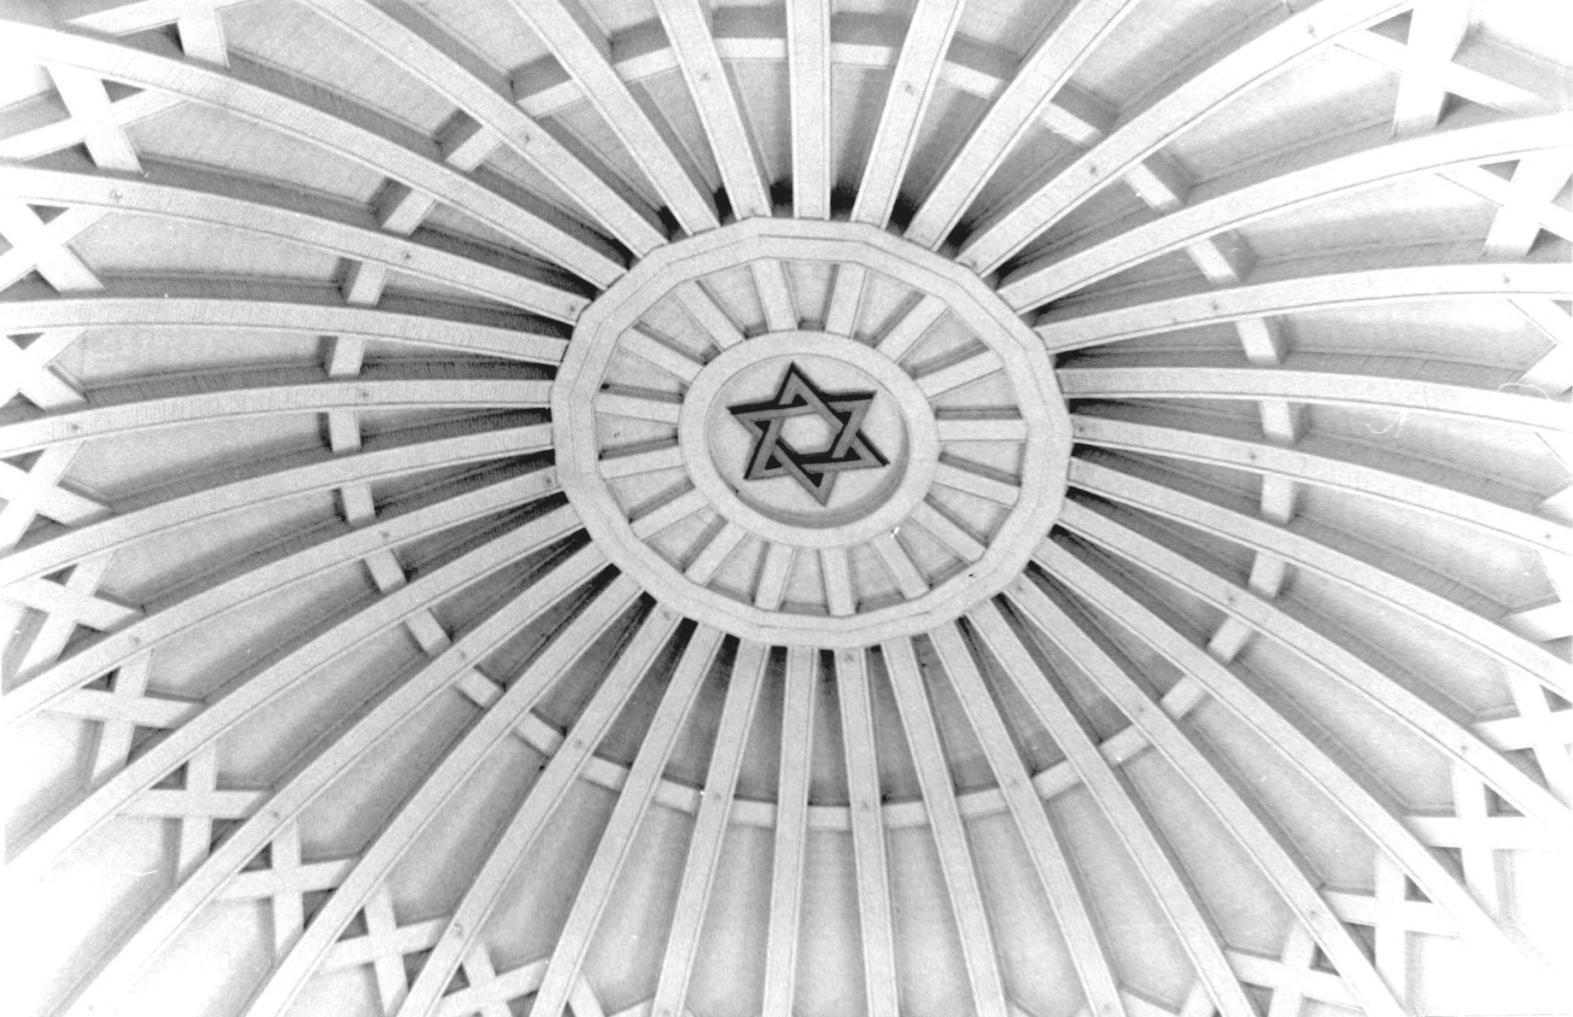

89

Adath Jeshurun Temple & School
749-57 South Brook
Louisville, Jefferson, KY
Hugh Foshee, Landmarks Com.
727 West Main St.

Photo 2 Detail of
sanctuary

JAN 28 1982

DEC 29 1981

89

Adath Jeshurun Temple & School
740-57 South Brrok St.
Louisville, Jefferson, KY
Hugh Foshee, Landmarks Com.
727 West Main St.

Photo 3 Detail of sanctuary

DEC 29 1981

JAN 28 1982

89

Adath Jeshurun Temple & School
749-57 S. Brrok Street
Louisville, Jefferson, Ky
Hugh Foshee, Landmarks Com.

Photo 4 Sanctuary, detail of
dome

DEC 29 1981