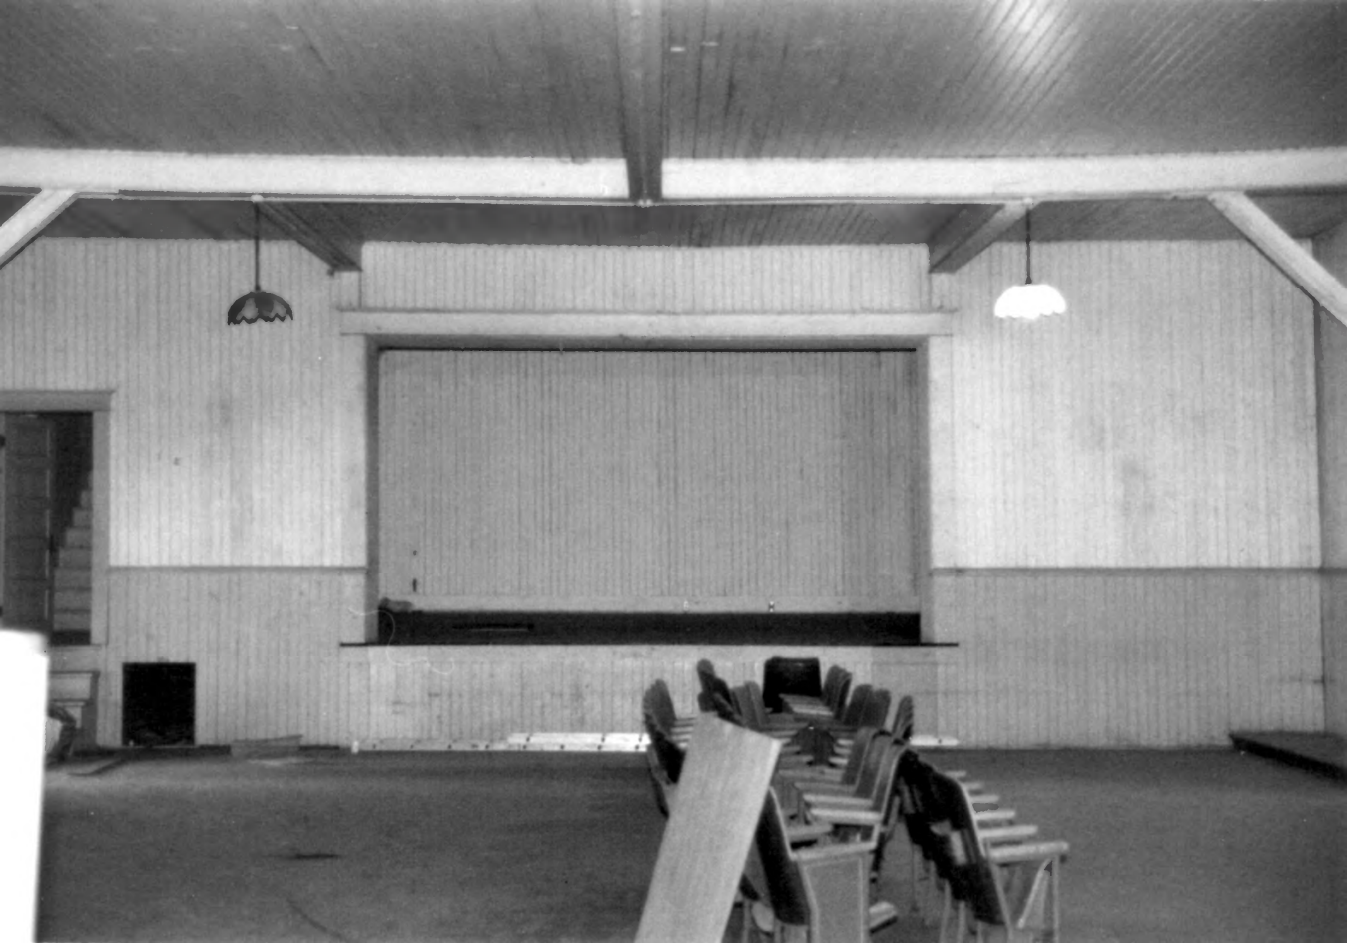

1. 2[✓]CBJ Tolstoj Lodge #224
2. Vicinity of Scio, Linn Co., OR
3. Lynn Josse
4. 5/94
5. Lynn Josse
1965 Sylvan
Eugene OR
97403
6. Camera facing north
7. Photo 3 of 7[✓]

1. ZČBJ Tolstoj Lodge #224
2. vicinity of Scio, Linn Co., OR
3. Lynn Josse
4. 5/94
5. Lynn Josse
1965 Sylvan
Eugene OR
97403
6. view from 2nd floor of lodge
facing east
7. Photo 4 of 7