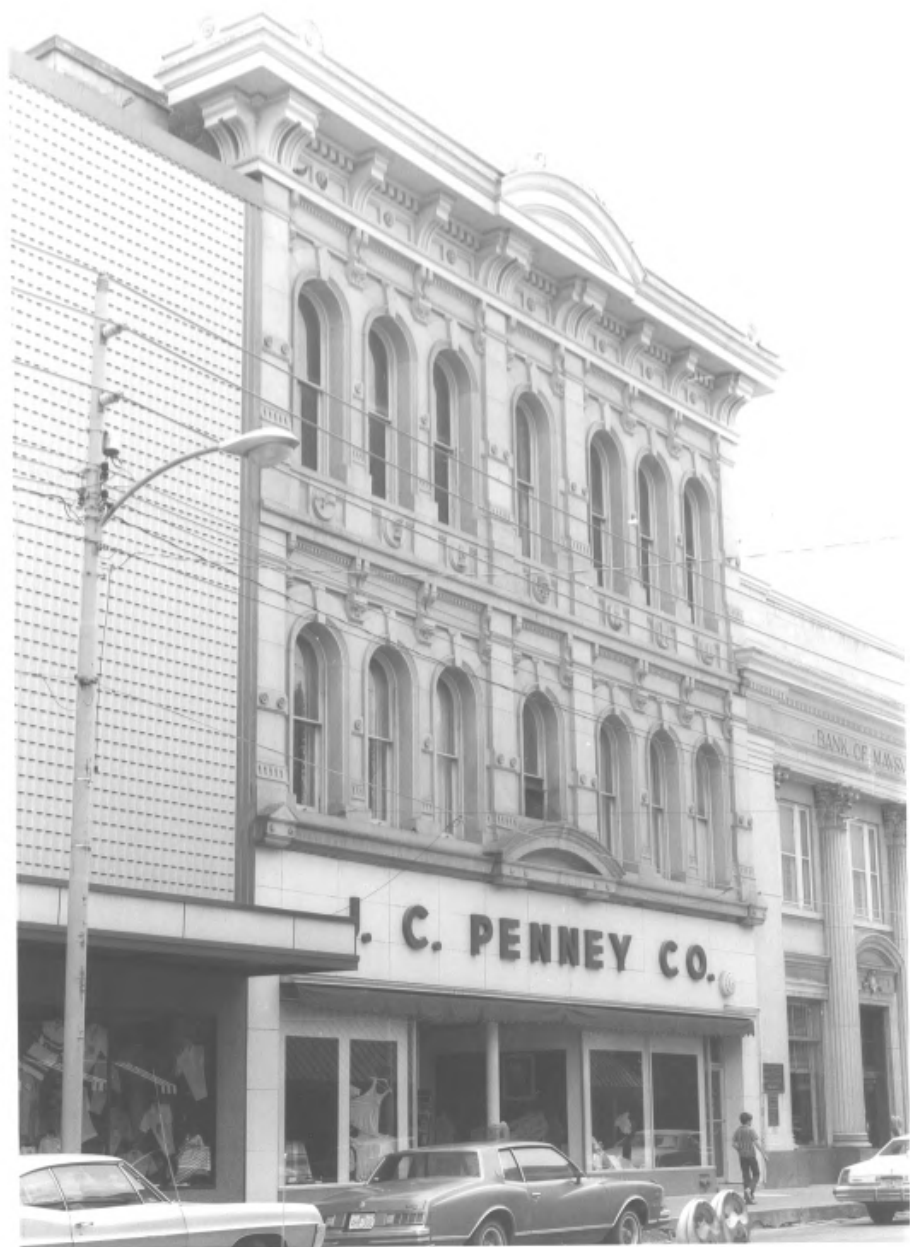

J. C. PENNEY CO.

BANK OF MASS