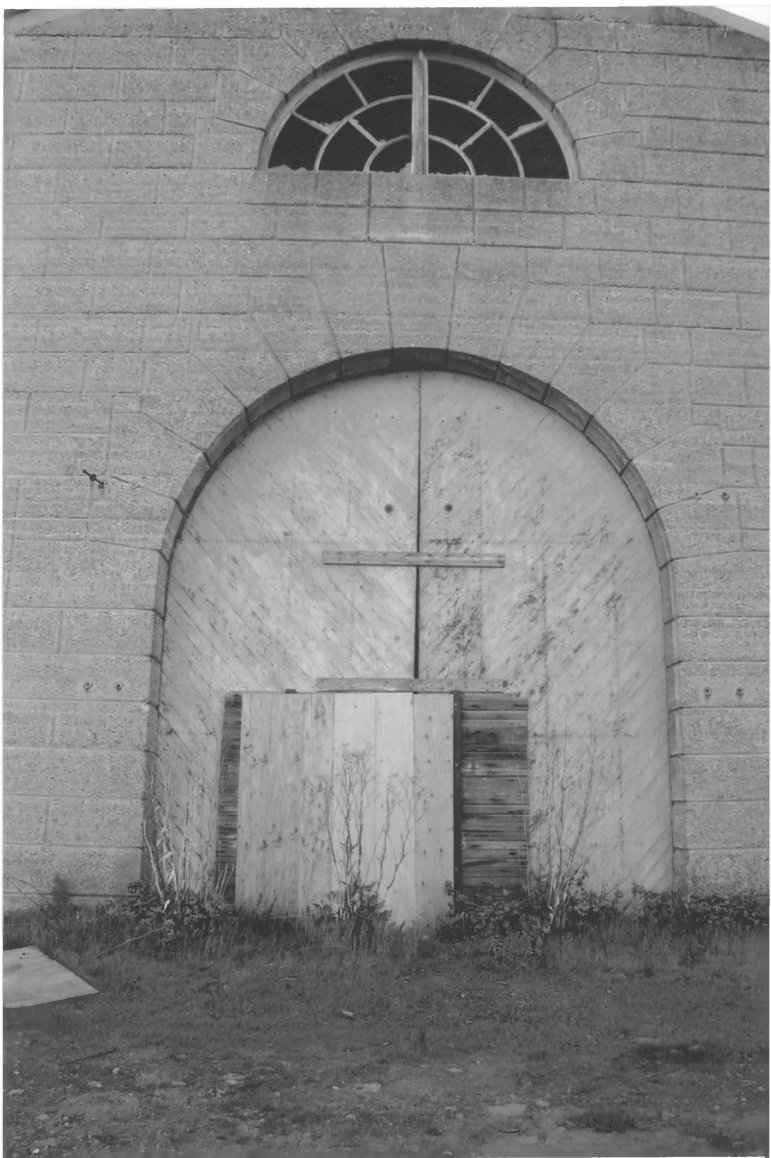

Torpedo Storehouse, Torpedo (mine) Assembly Building

San Francisco County, California

Photograph 1

Torpedo storehouse, Torpedo (mine) - Assembly Building

San Francisco County, California

Photograph 2

Torpedo Storehouse, Torpedo (mine) Assembly Building

San Francisco County California

Photograph 5

Torpedo Storehouse, Torpedo (mine) Assembly Building

San Francisco County, California

Photograph 6

Torpedo Storehouse, Torpedo (mine) Assembly Building

San Francisco County, California

Torpedo Storehouse, Torpedo (mine) Assembly Building

San Francisco County, California

Photo Archival 10

A black and white photograph of a wooden door, likely made of plywood, set in a concrete frame. The door is slightly ajar. A sign is mounted on the door, and a lock mechanism is visible. The ground in front of the door is covered in gravel and some sparse vegetation.